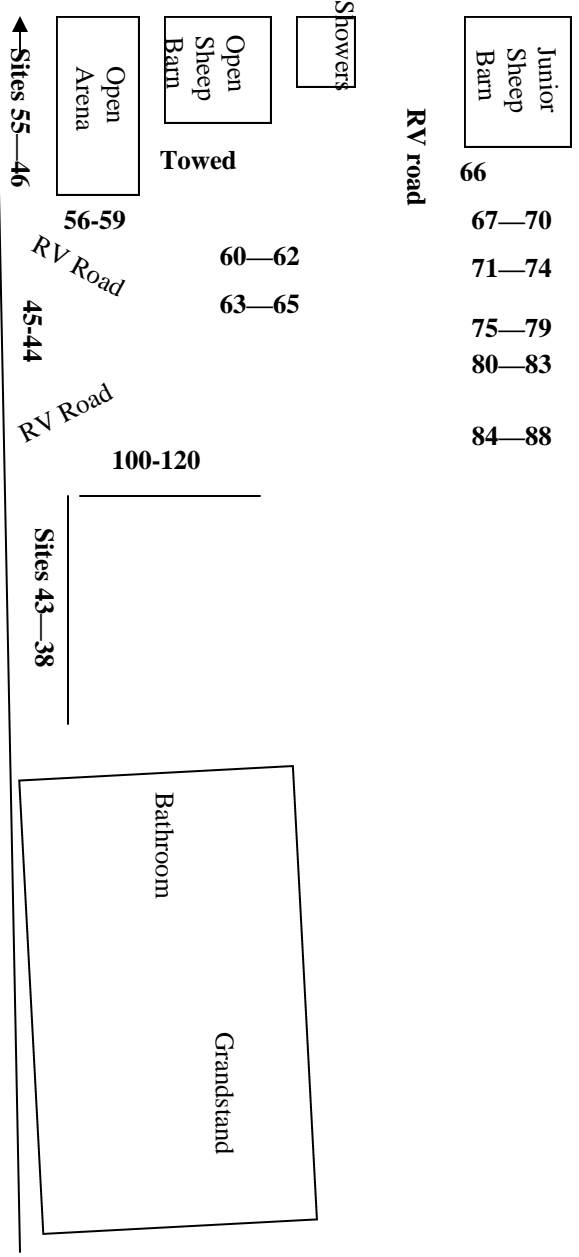

RV Map ASCA/TRACS 2009

ASCA SHOW
Sites 215-216

Sites 221-225

Sites 200-210

Sites X1-X16

Fairfield Way

Benicia Way