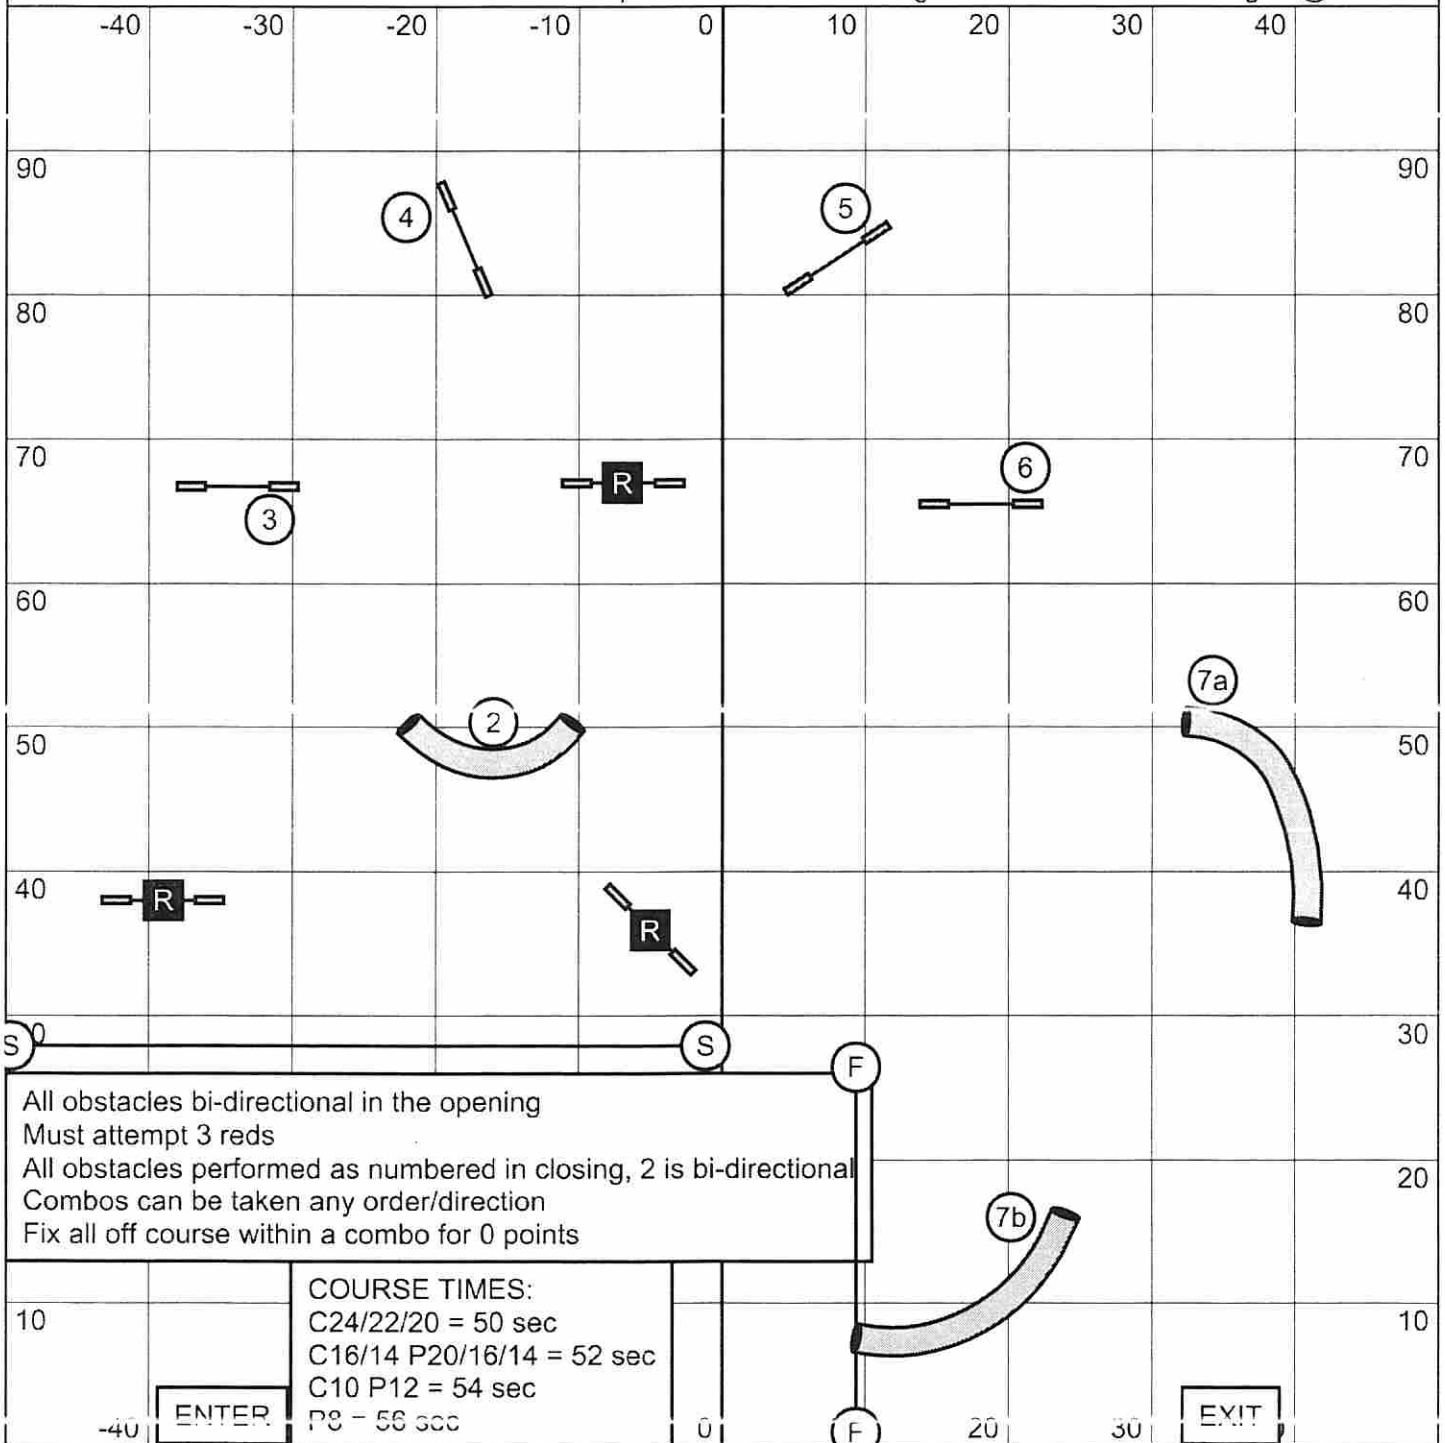

STARTERS/P1 GAMBLERS TRACS September 15, 2019 Judge: Rebecca Hill Next dog in @ gamble horn

1-2-3-5 Pt System (Teeter = 5 pts) 25 sec opening (13 pts needed in opening) Joker worth 20 pts.
 C24/22/20 = 14 sec C16/14 P20/16/14 = 15 sec C10 P12 = 16 sec P8 = 17 sec
 No contact to contact, back to back OK Start at the START line (BIDIRECTIONAL)

STARTERS/P1 STANDARD TRACS September 15, 2019 Judge: Rebecca Hill Next dog in @ 15

STARTERS/P1 SNOOKER TRACS September 15, 2019 Judge: Rebecca Hill Next dog in @ 6

STARTERS/P1 JUMPERS TRACS September 15, 2019 Judge: Rebecca Hill Next dog in @ 15