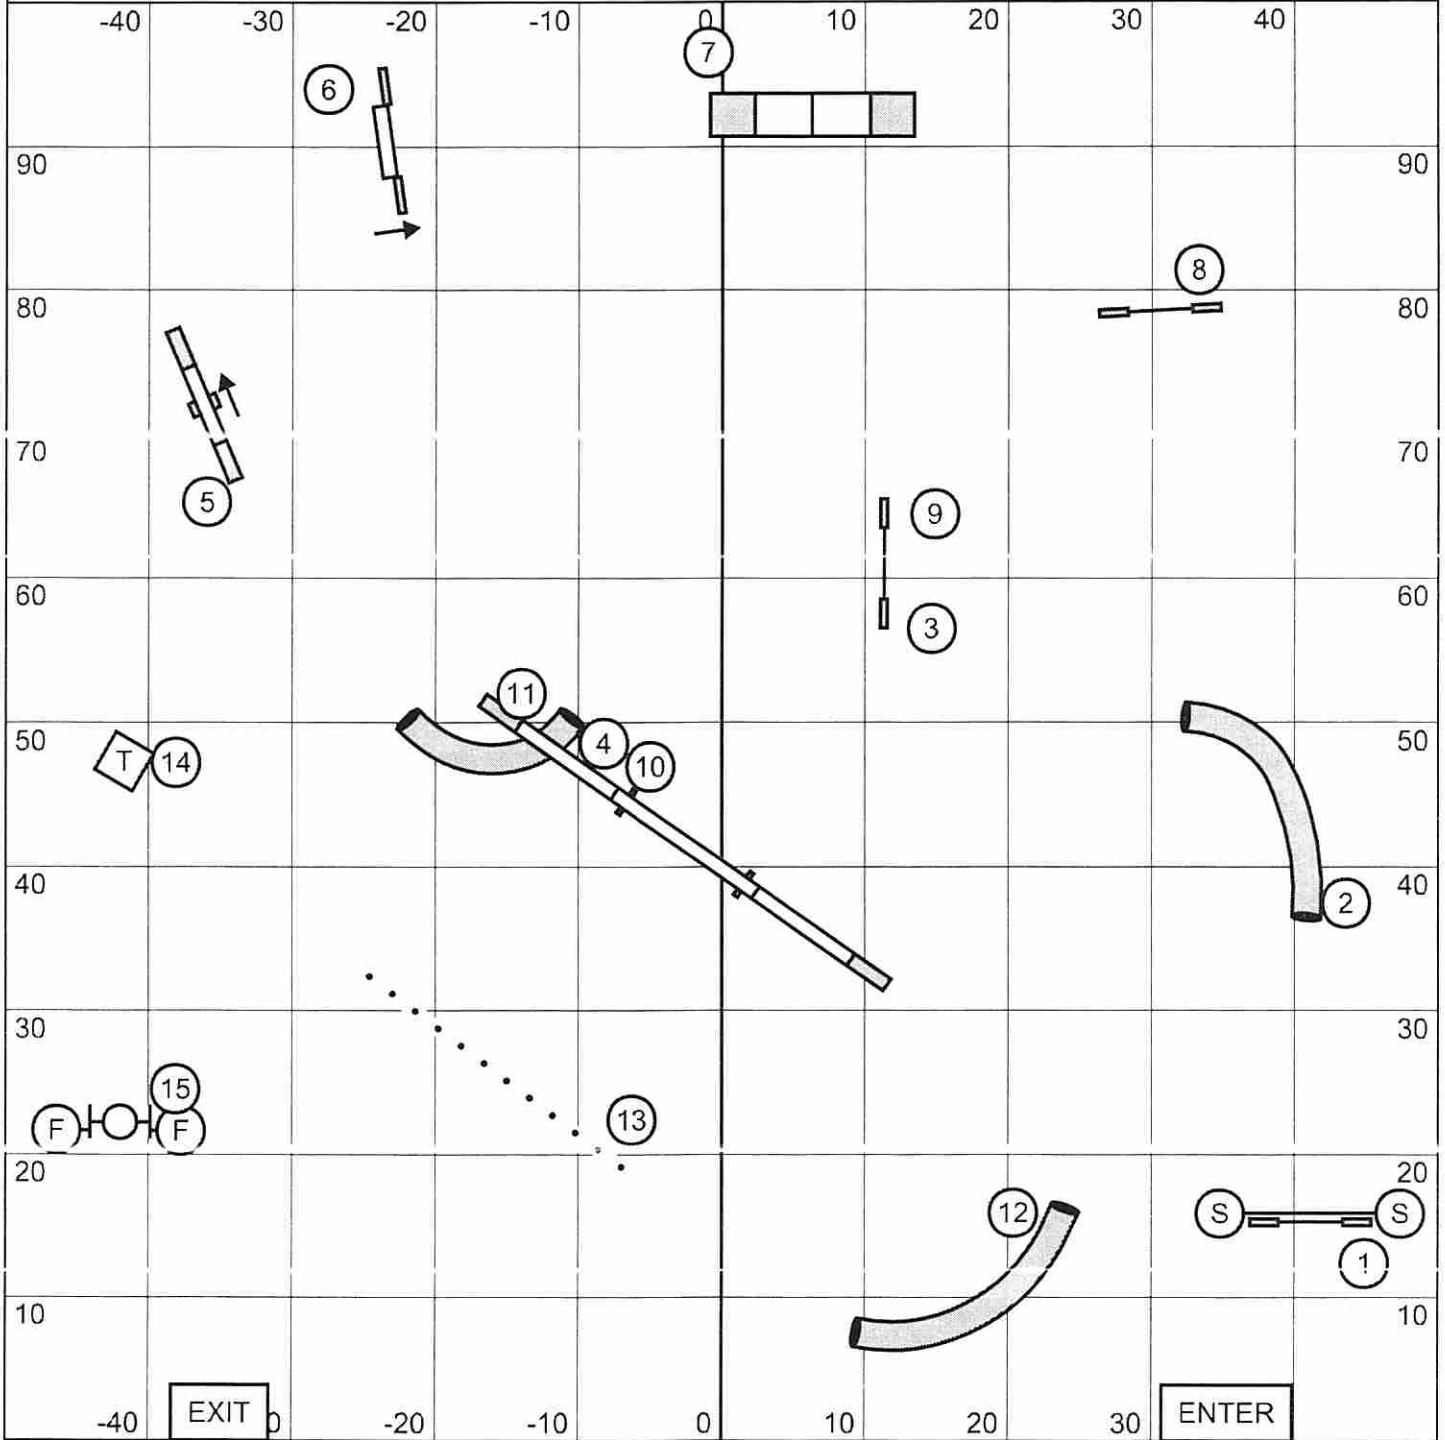

STARTERS/P1 GAMBLERS TRACS September 15, 2019 Judge: Rebecca Hill Next dog in @ gamble horn

1-2-3-5 Pt System (Teeter = 5 pts) 25 sec opening (13 pts needed in opening) Joker worth 20 pts.
 C24/22/20 = 14 sec C16/14 P20/16/14 = 15 sec C10 P12 = 16 sec P8 = 17 sec
 No contact to contact, back to back OK Start at the START line (BIDIRECTIONAL)

STARTERS/P1 STANDARD TRACS September 15, 2019 Judge: Rebecca Hill Next dog in @ 15

STARTERS/P1 SNOOKER TRACS September 15, 2019 Judge: Rebecca Hill Next dog in @ 6

STARTERS/P1 JUMPERS TRACS September 15, 2019 Judge: Rebecca Hill Next dog in @ 15