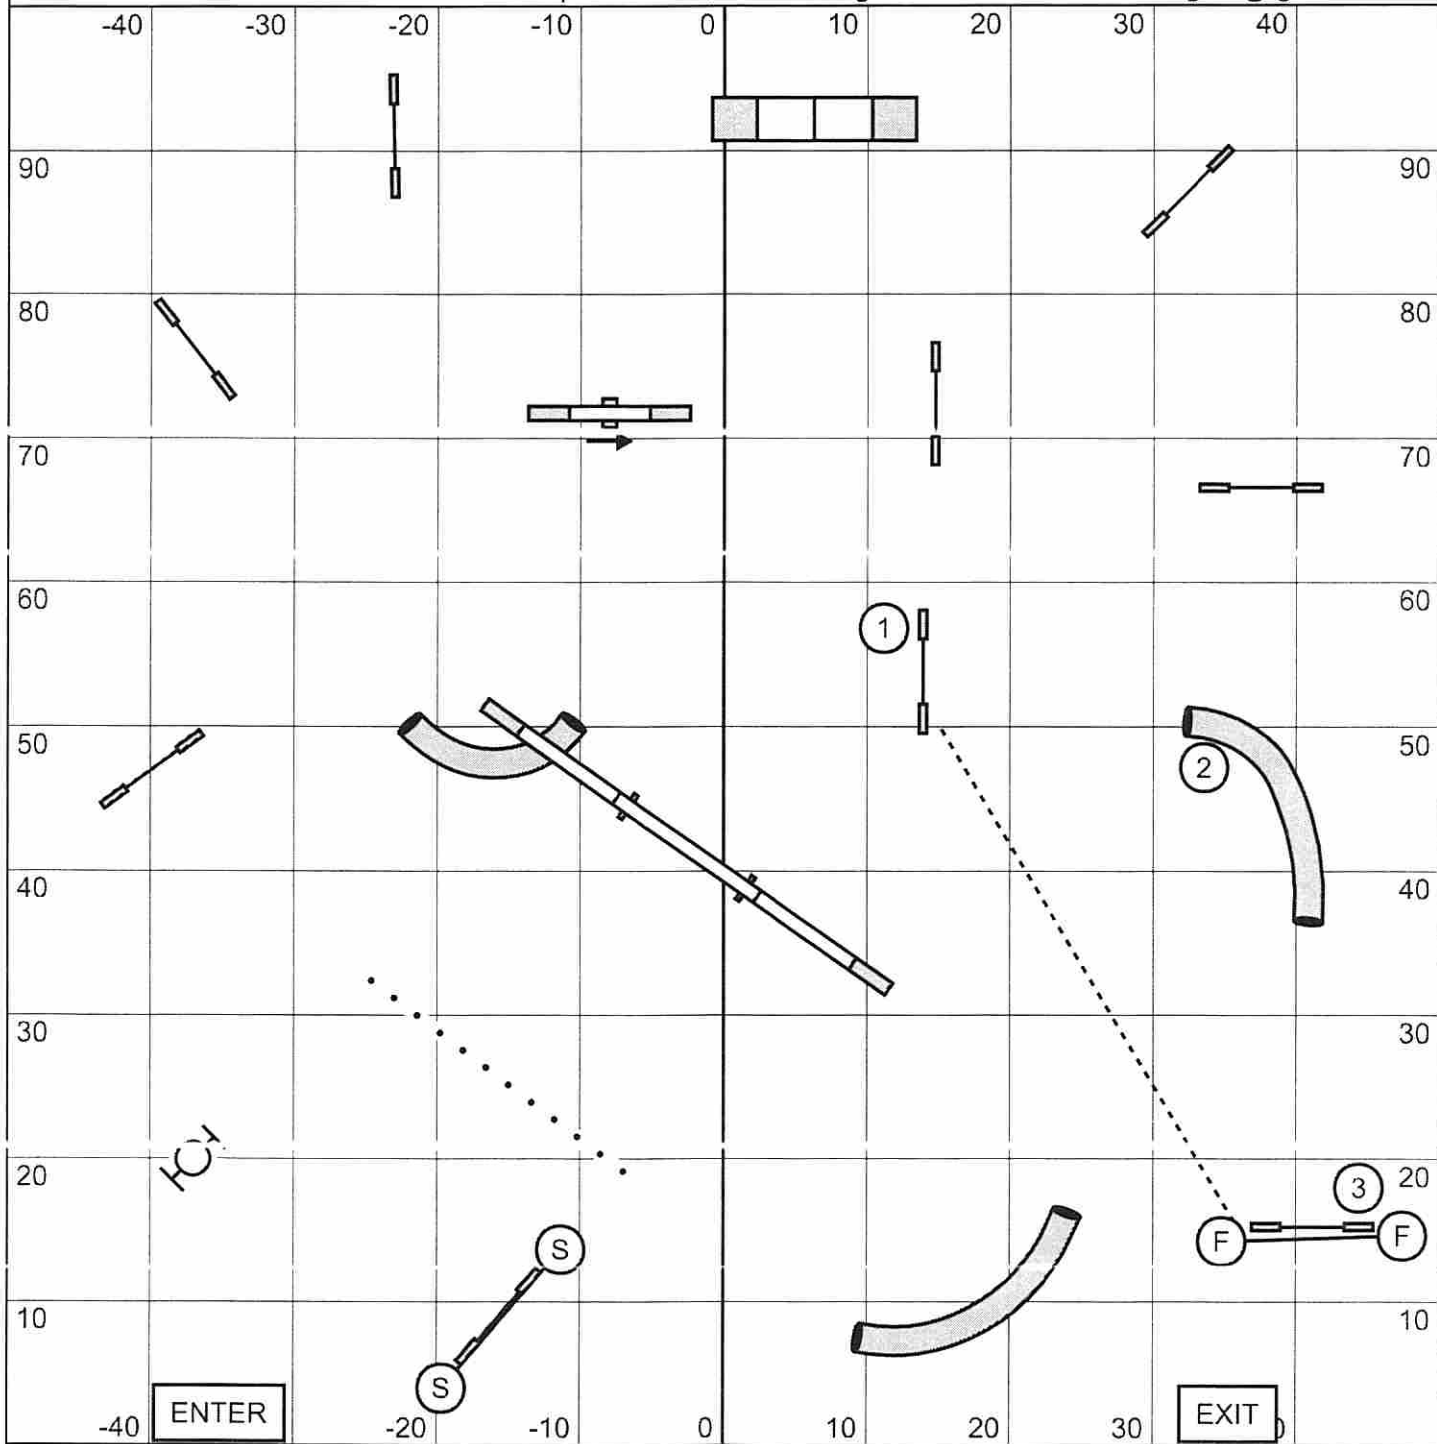

STARTERS/P1 GAMBLERS TRACS September 15, 2019 Judge: Rebecca Hill Next dog in @ gamble horn

1-2-3-5 Pt System (Teeter = 5 pts) 25 sec opening (13 pts needed in opening) Joker worth 20 pts.
 C24/22/20 = 14 sec C16/14 P20/16/14 = 15 sec C10 P12 = 16 sec P8 = 17 sec
 No contact to contact, back to back OK Start at the START line (BIDIRECTIONAL)

STARTERS/P1 STANDARD TRACS September 15, 2019 Judge: Rebecca Hill Next dog in @ 15

STARTERS/P1 SNOOKER TRACS September 15, 2019 Judge: Rebecca Hill Next dog in @ 6

STARTERS/P1 JUMPERS TRACS September 15, 2019 Judge: Rebecca Hill Next dog in @ 15