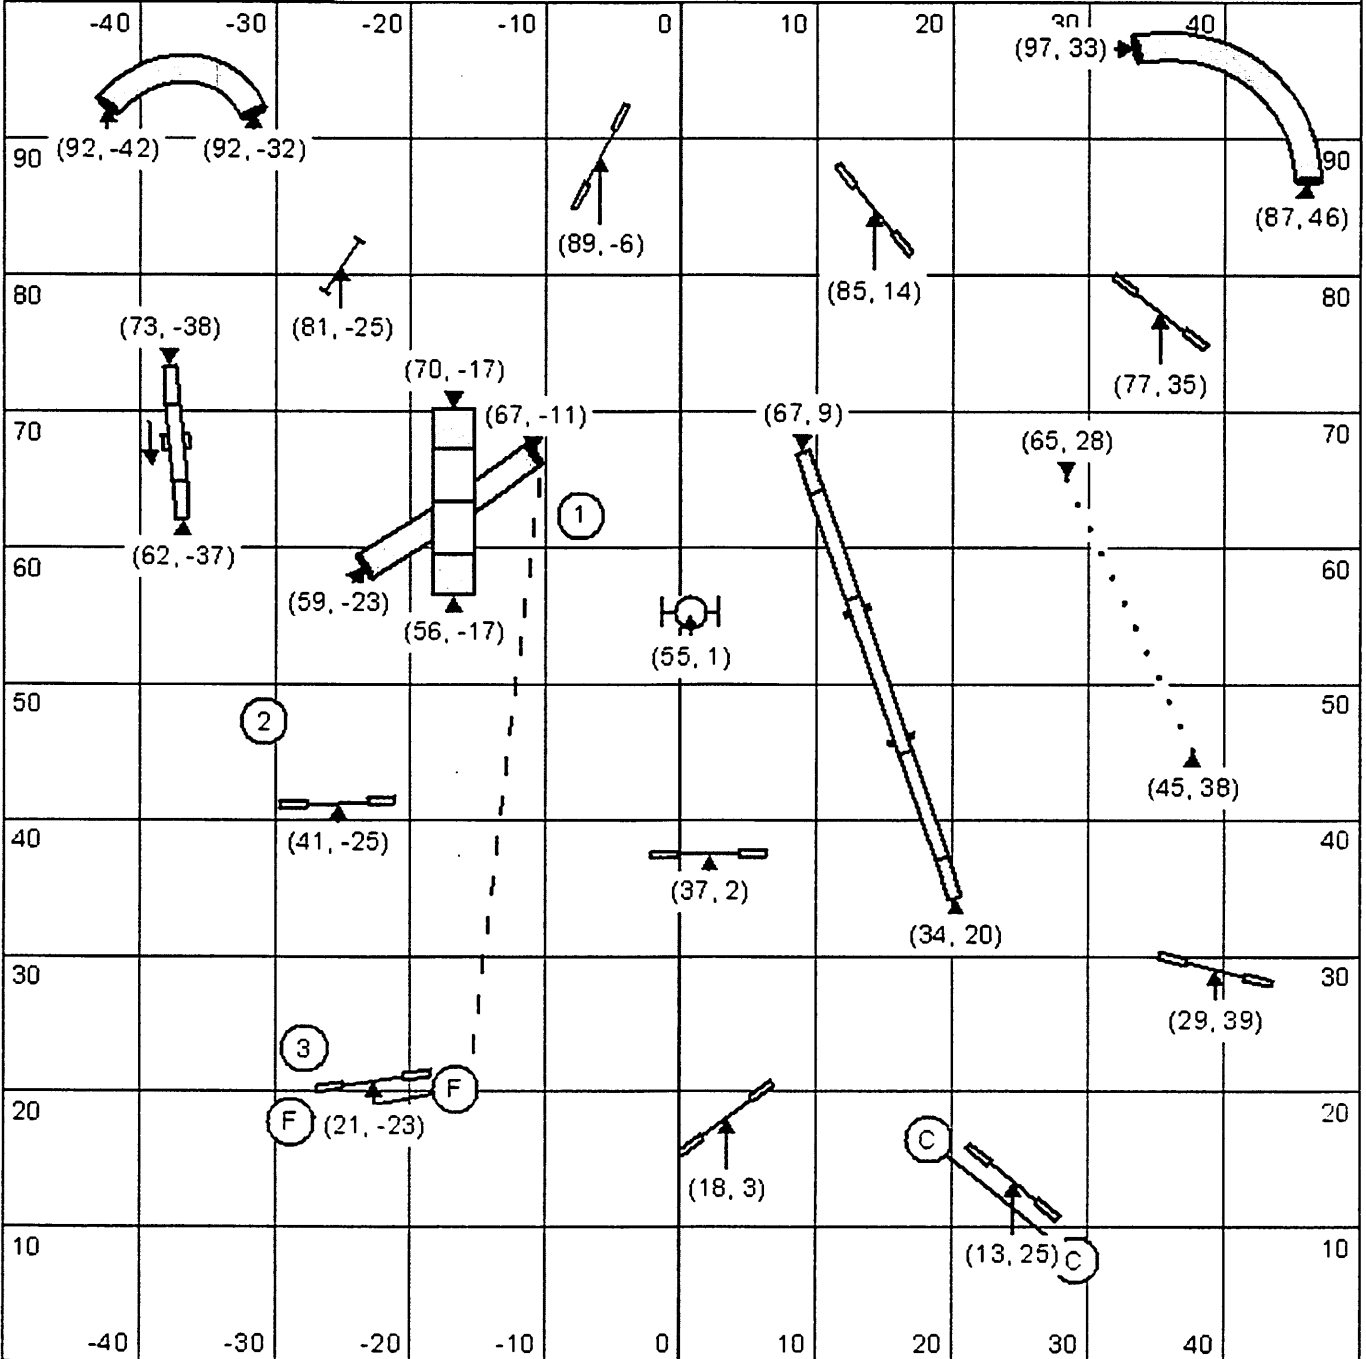

# Starters Snooker / PI

Opening: All obstacles are bi-directional.  
 Closing as numbered.

Course Times  
 10" = 54 s  
 14-16" = 52 s  
 20-22-24" = 50 s  
 Performance + 2 sec.

Starters Pairs / P1

TRACS  
 Judge: Francisco Berjon  
 September 15, 2018

# Starters Gamblers / PI

Opening 25 sec.  
 Closing times  
 10" = 16 s  
 14-16" = 15 s  
 20-22-24" = 14 s  
 Performance + 2 sec.

Back to Back is OK.  
 Contact to Contact it's not allowed.

System 1-3-5-7  
 Weave Poles 7 points.