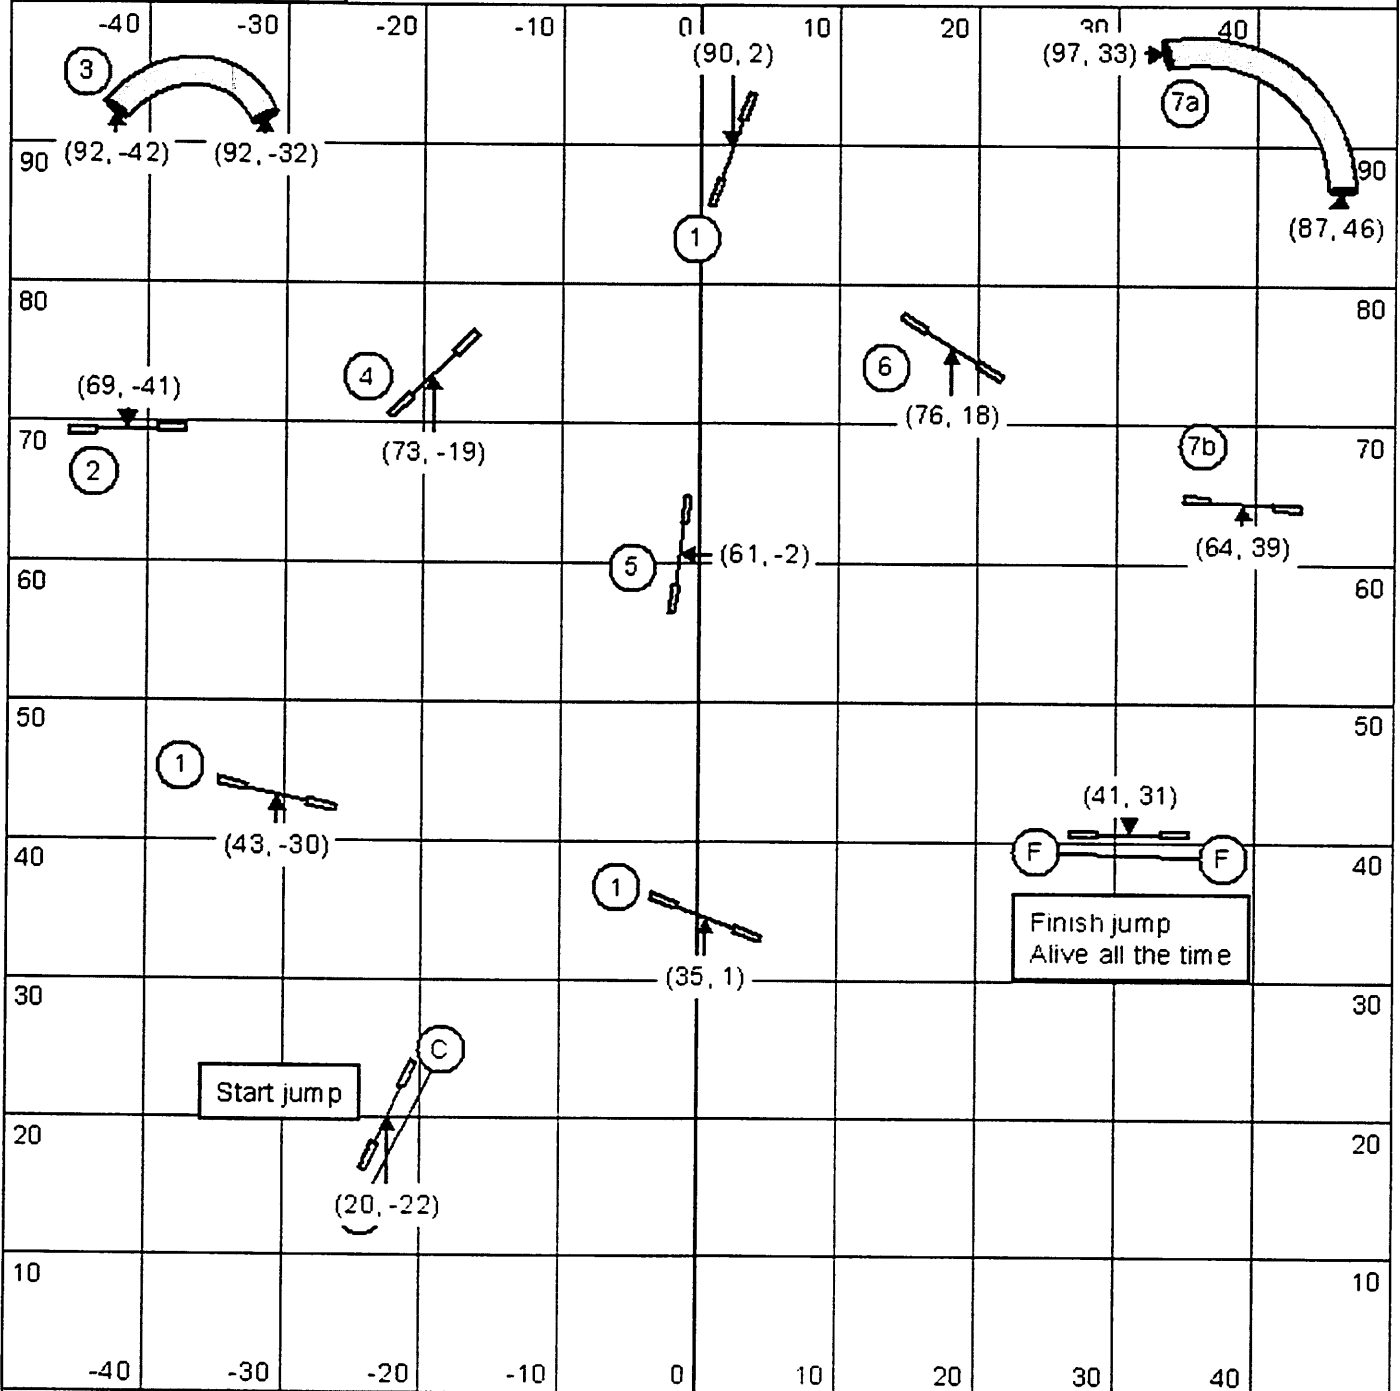

# Starters Snooker / PI

Opening: All obstacles are bi-directional.  
 Closing as numbered.

Course Times  
 10" = 54 s  
 14-16" = 52 s  
 20-22-24" = 50 s  
 Performance + 2 sec.

Starters Pairs / P1

TRACS  
 Judge: Francisco Berjon  
 September 15, 2018

# Starters Gamblers / PI

Opening 25 sec.  
 Closing times  
 10" = 16 s  
 14-16" = 15 s  
 20-22-24" = 14 s  
 Performance + 2 sec.

Back to Back is OK.  
 Contact to Contact it's not allowed.

System 1-3-5-7  
 Weave Poles 7 points.