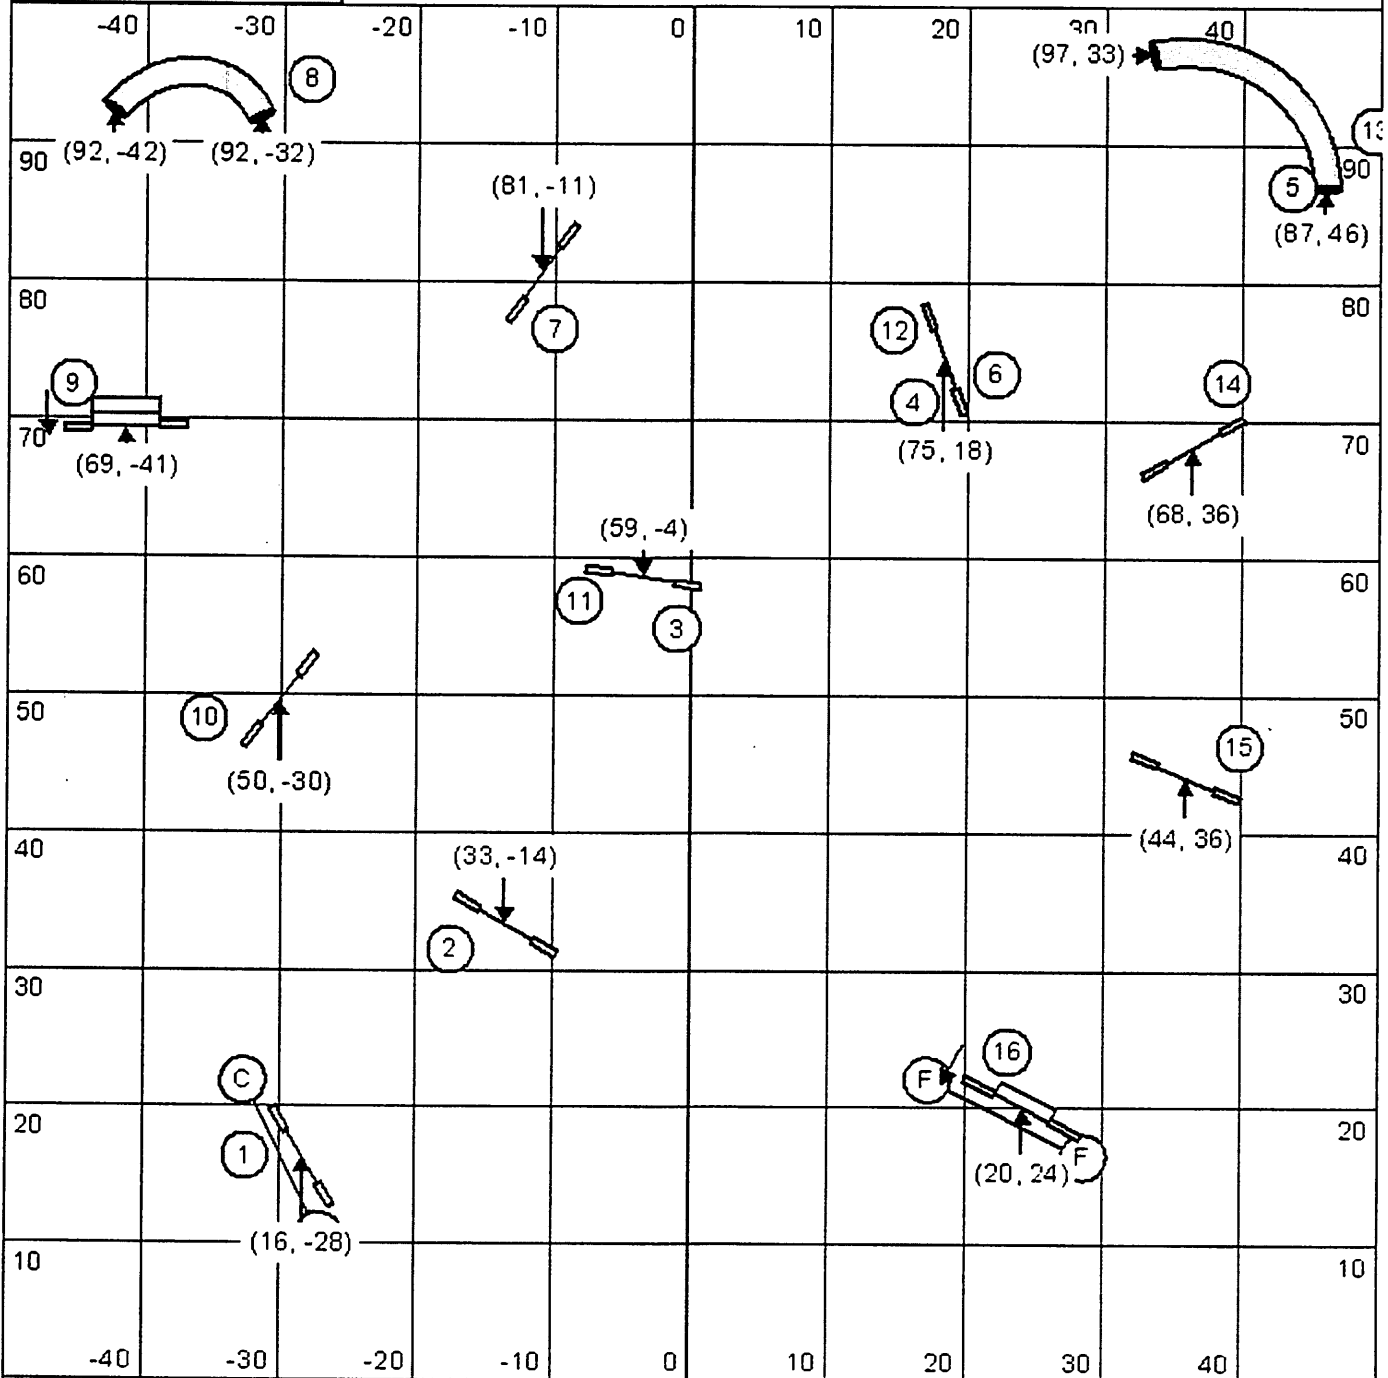

TRACS

Judge: Francisco Berjon
September 15, 2018

Starters Jumpers / PI