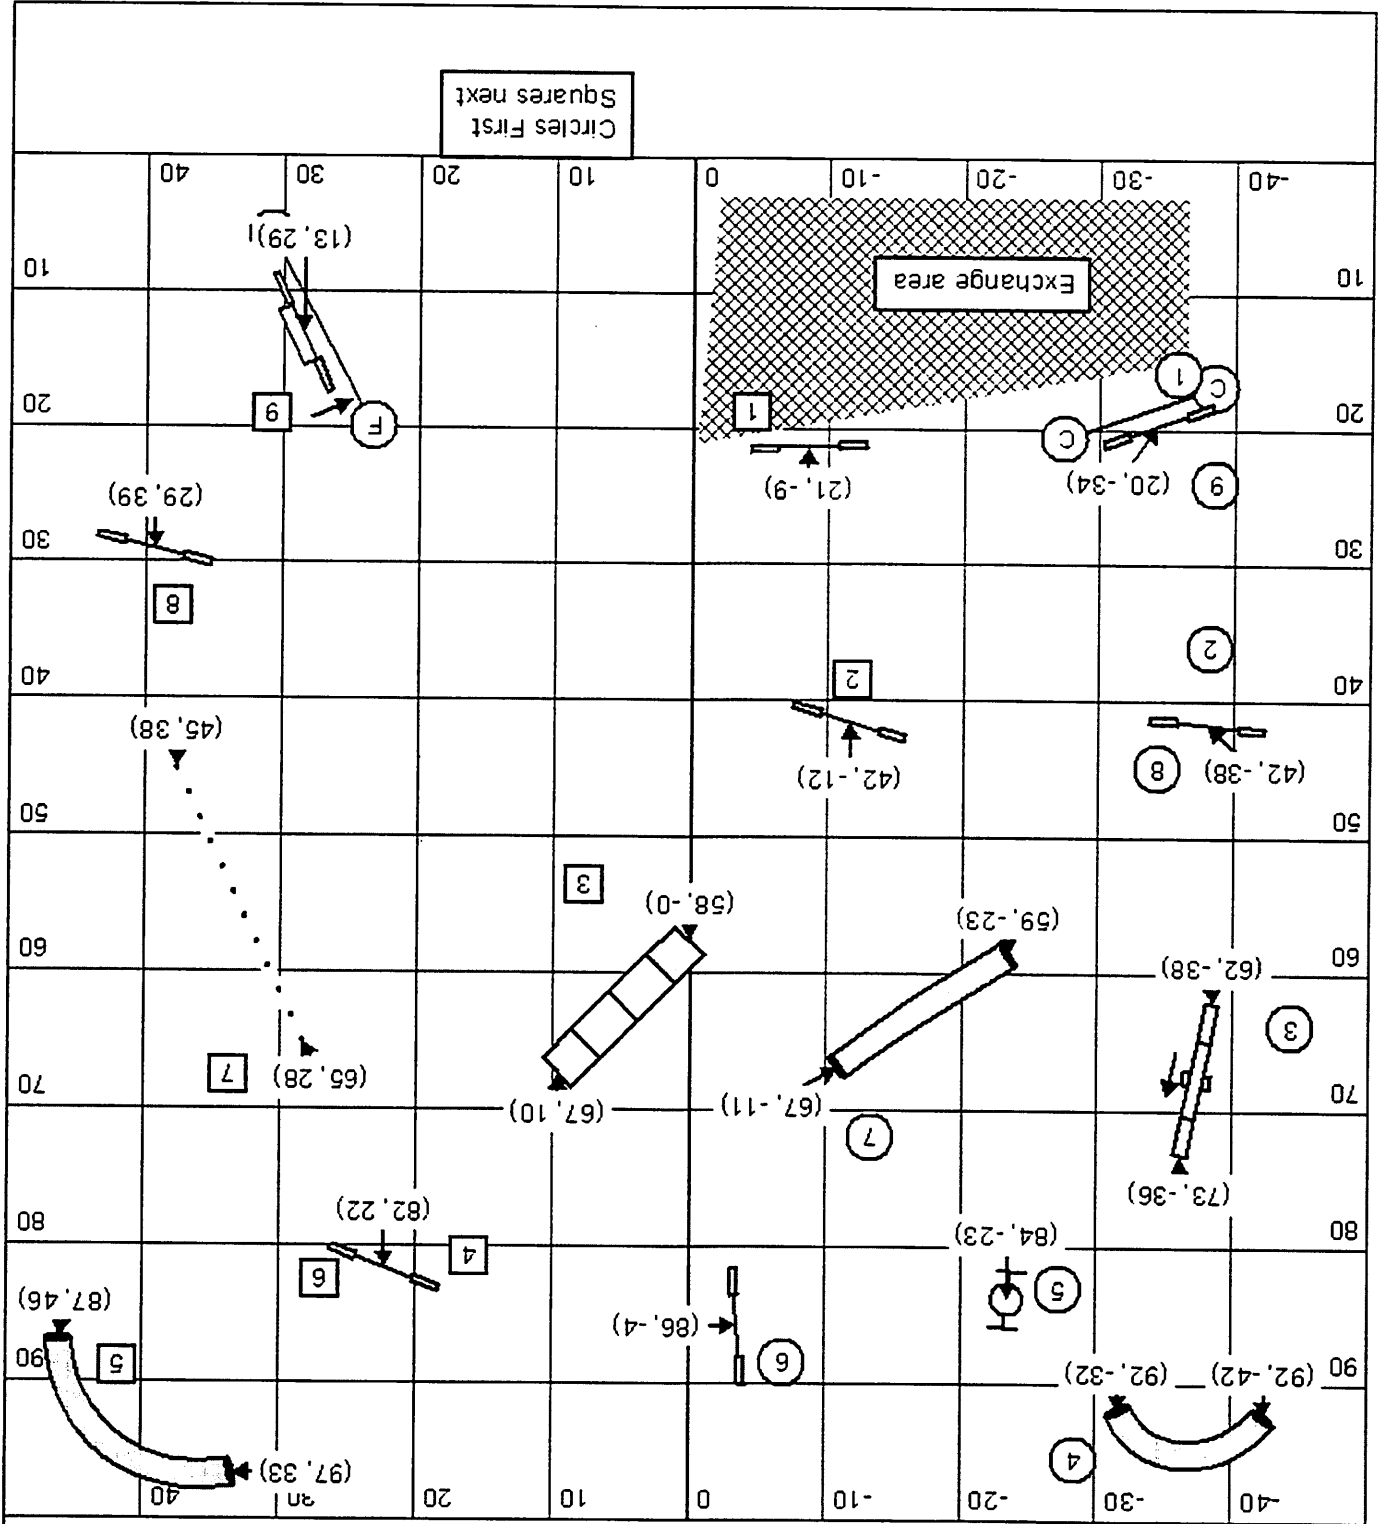

# Starters Jumpers / PI

TRACS  
 Judge: Francisco Berjon  
 September 15, 2018

# Starters Snooker / PI

Opening: All obstacles are bi-directional.  
 Closing as numbered.

Course Times  
 10" = 54 s  
 14-16" = 52 s  
 20-22-24" = 50 s  
 Performance + 2 sec.

Starters Pairs / P1

TRACS  
 Judge: Francisco Berjon  
 September 15, 2018

# Starters Gamblers / PI

Opening 25 sec.  
 Closing times  
 10" = 16 s  
 14-16" = 15 s  
 20-22-24" = 14 s  
 Performance + 2 sec.

Back to Back is OK.  
 Contact to Contact it's not allowed.

System 1-3-5-7  
 Weave Poles 7 points.