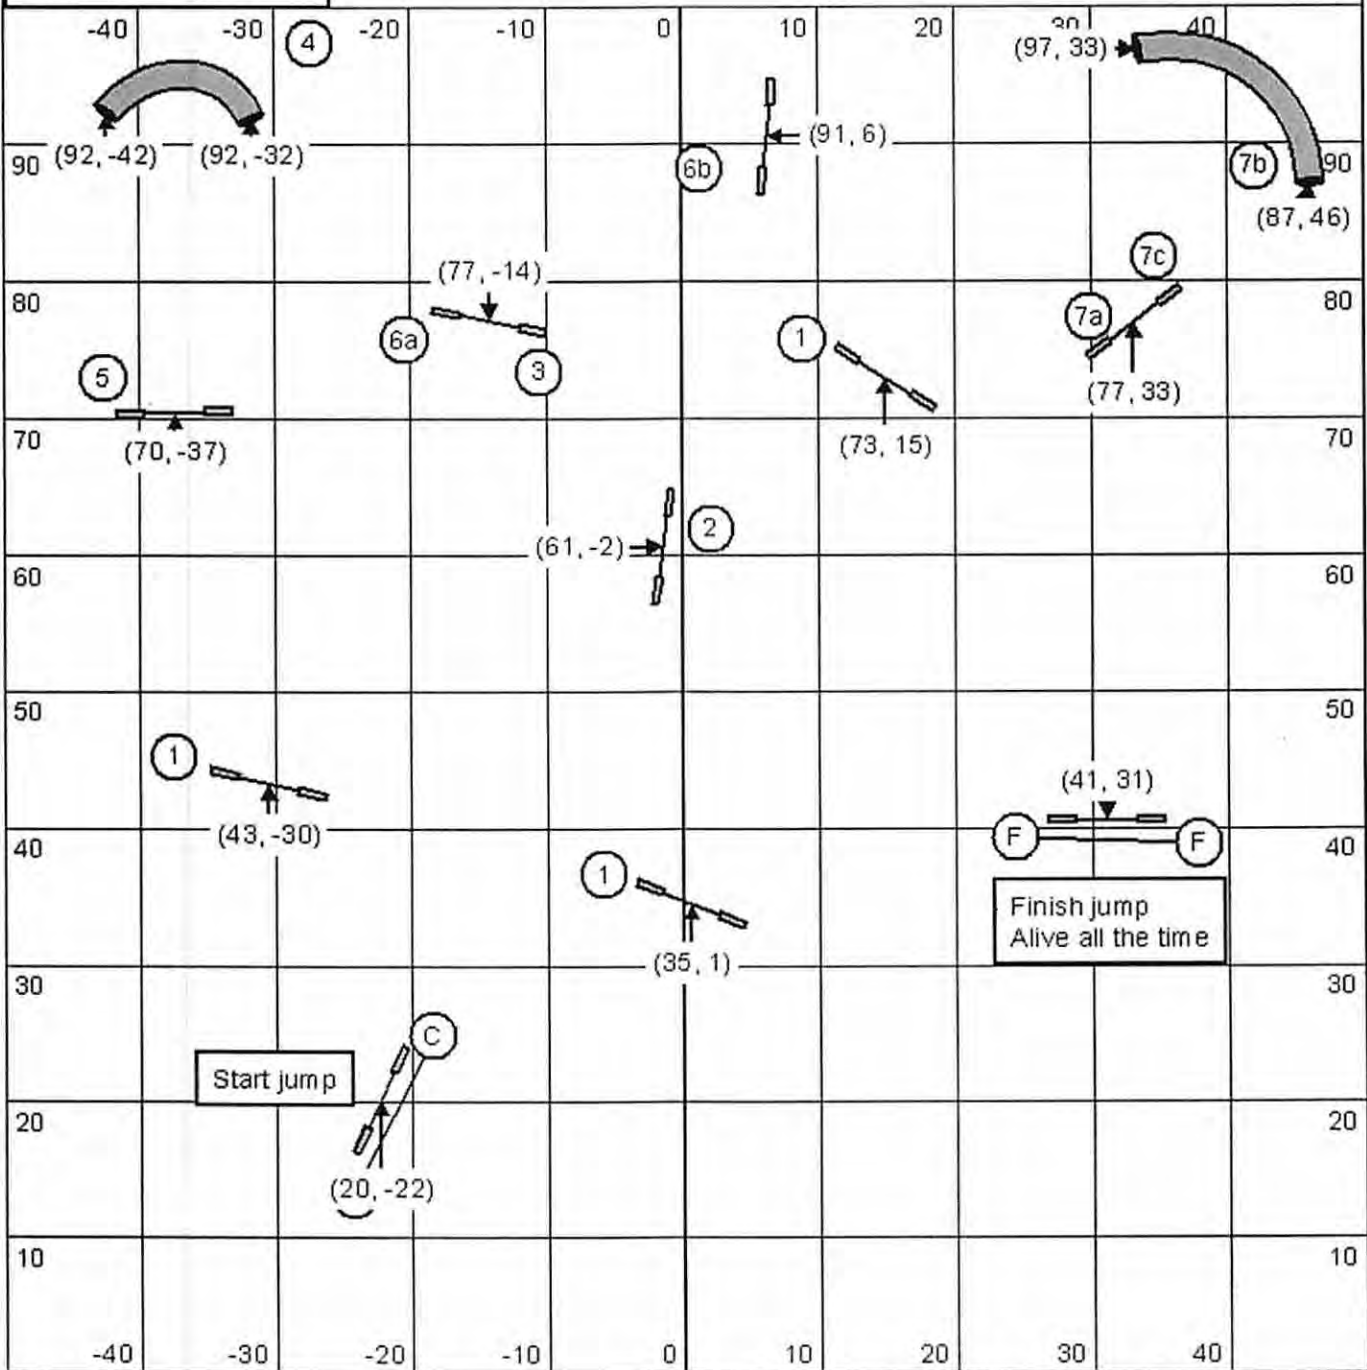

TRACS
 Judge: Francisco Berjon
 September 15, 2018

Advanced Jumpers / PII

TRACS
 Judge: Francisco Berjon
 September 15, 2018

Advanced Snooker / PII

Opening: All obstacles are bi-directional. Closing as numbered.

Course Times
 10" = 50 s
 14-16" = 48 s
 20-22-24" = 46 s
 Performance + 2 sec.

TRACS
 Judge: Francisco Berjon
 September 15, 2018

Advanced Pairs / PII

TRACS
 Judge: Francisco Berjon
 September 15, 2018

Advanced Gamblers / PII

Opening 25 sec.
 Closing times
 10" = 16 s
 14-16" = 15 s
 20-22-24" = 14 s
 Performance + 2 sec.

Back to Back is OK.
 Contact to Contact it's not allowed.

System 1-3-5-7
 Weave Poles 7 points.

TRACS
 Judge: Francisco Berjon
 September 15, 2018