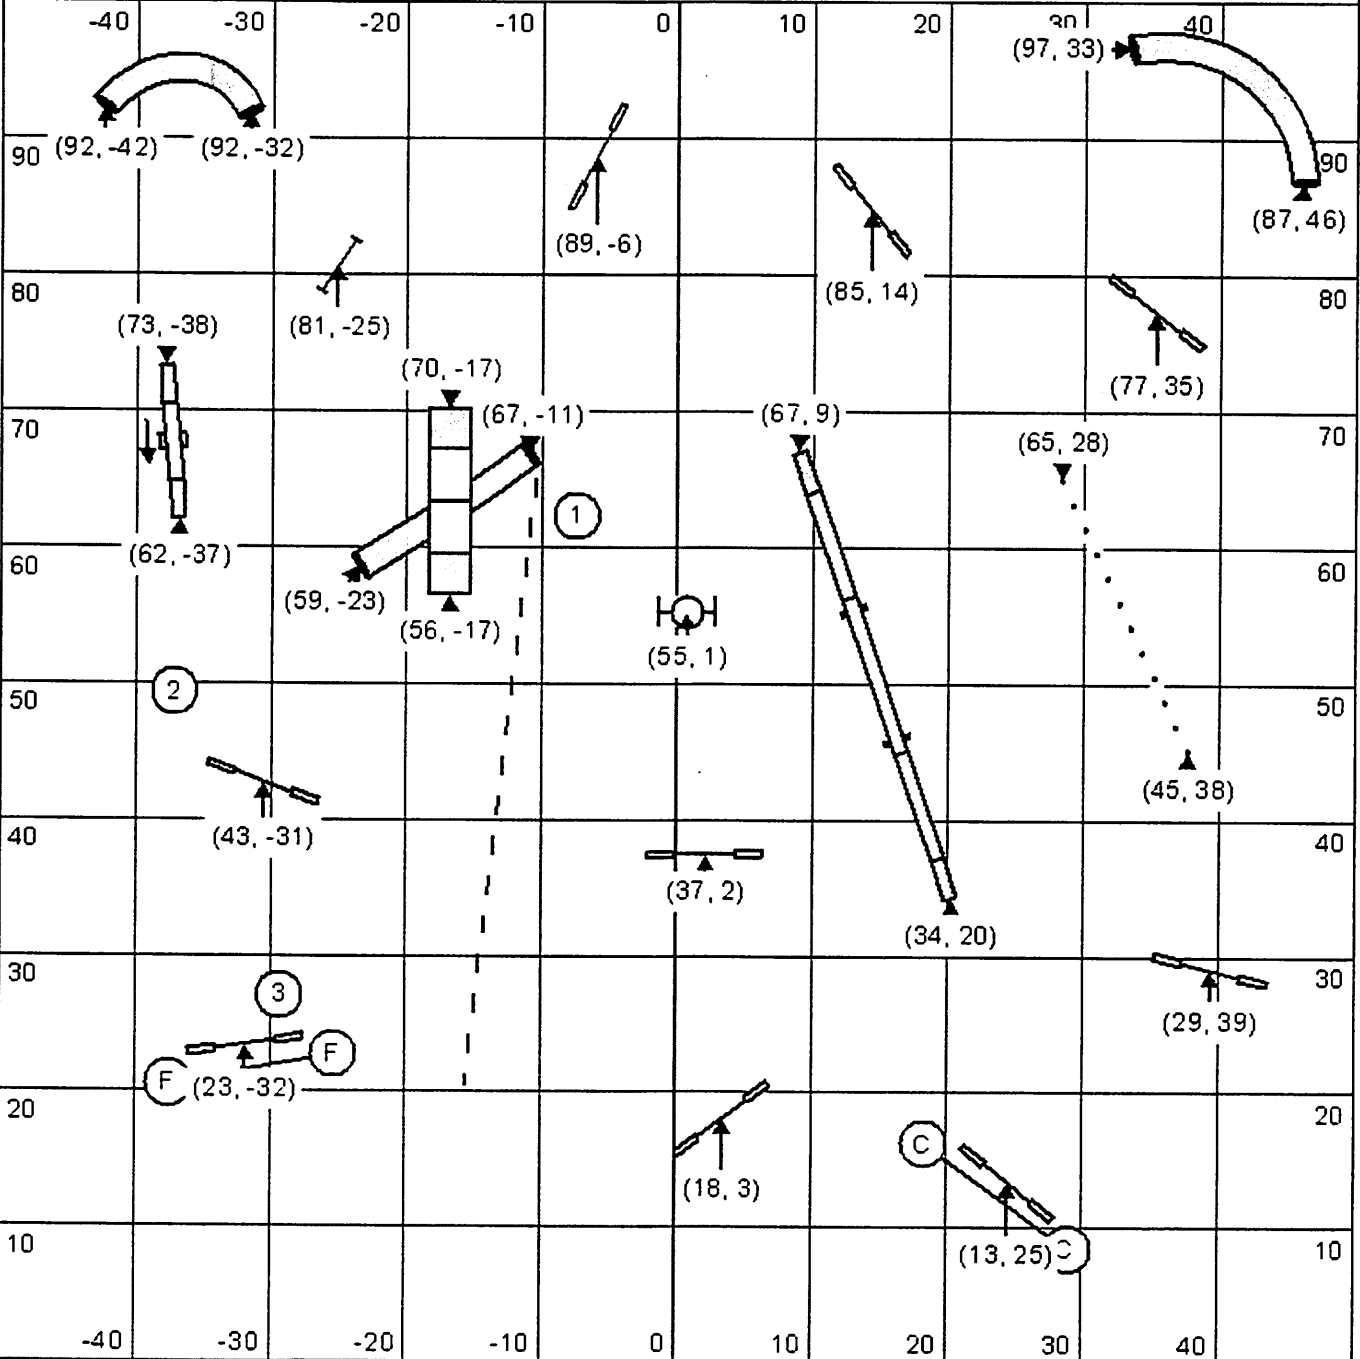

TRACS
 Judge: Francisco Berjon
 September 15, 2018

Advanced Jumpers / PII

TRACS
 Judge: Francisco Berjon
 September 15, 2018

Advanced Snooker / PII

Opening: All obstacles are bi-directional. Closing as numbered.

Course Times
 10" = 50 s
 14-16" = 48 s
 20-22-24" = 46 s
 Performance + 2 sec.

TRACS
 Judge: Francisco Berjon
 September 15, 2018

Advanced Pairs / PII

TRACS
 Judge: Francisco Berjon
 September 15, 2018

Advanced Gamblers / PII

Opening 25 sec.
 Closing times
 10" = 16 s
 14-16" = 15 s
 20-22-24" = 14 s
 Performance + 2 sec.

Back to Back is OK.
 Contact to Contact it's not allowed.

System 1-3-5-7
 Weave Poles 7 points.

TRACS
 Judge: Francisco Berjon
 September 15, 2018