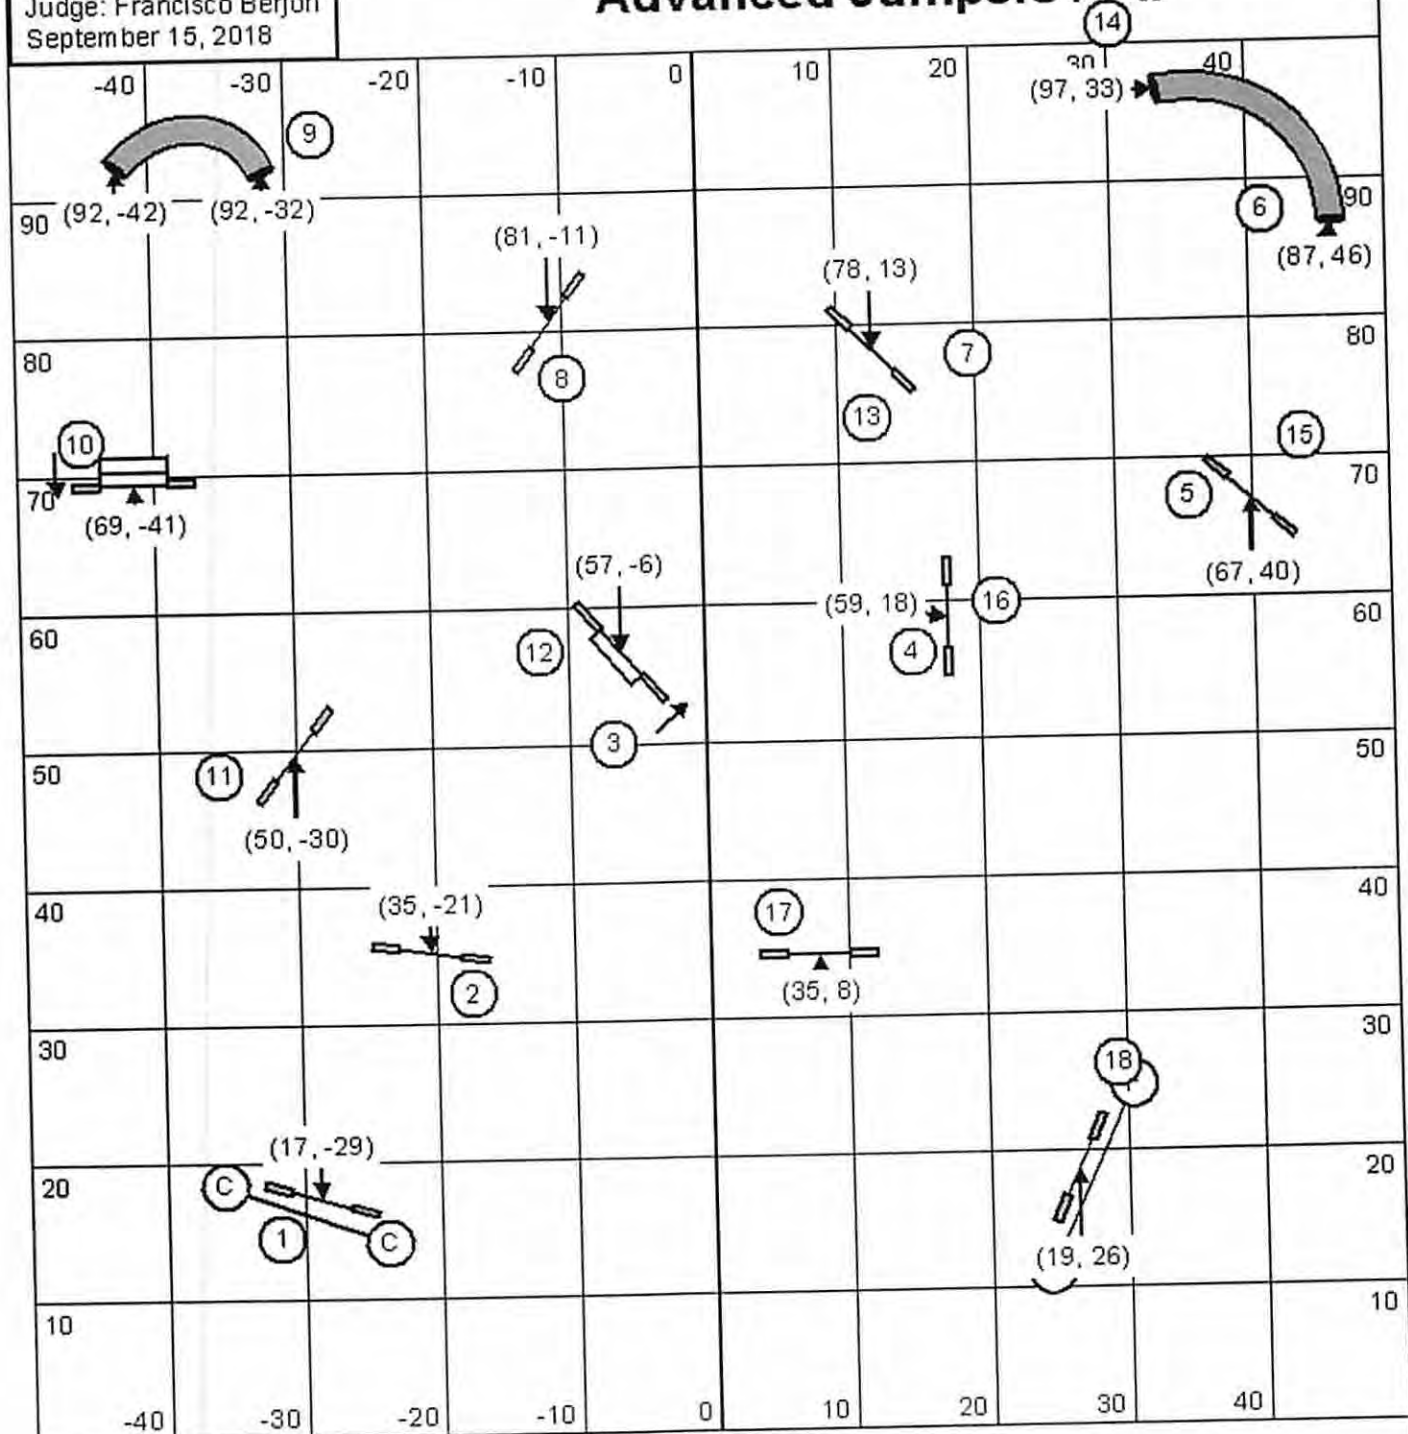

TRACS
 Judge: Francisco Berjon
 September 15, 2018

Advanced Jumpers / PII

TRACS
 Judge: Francisco Berjon
 September 15, 2018

Advanced Snooker / PII

Opening: All obstacles are bi-directional. Closing as numbered.

Course Times
 10" = 50 s
 14-16" = 48 s
 20-22-24" = 46 s
 Performance + 2 sec.

TRACS
 Judge: Francisco Berjon
 September 15, 2018

Advanced Pairs / PII

TRACS
 Judge: Francisco Berjon
 September 15, 2018

Advanced Gamblers / PII

Opening 25 sec.
 Closing times
 10" = 16 s
 14-16" = 15 s
 20-22-24" = 14 s
 Performance + 2 sec.

Back to Back is OK.
 Contact to Contact it's not allowed.

System 1-3-5-7
 Weave Poles 7 points.

TRACS
 Judge: Francisco Berjon
 September 15, 2018