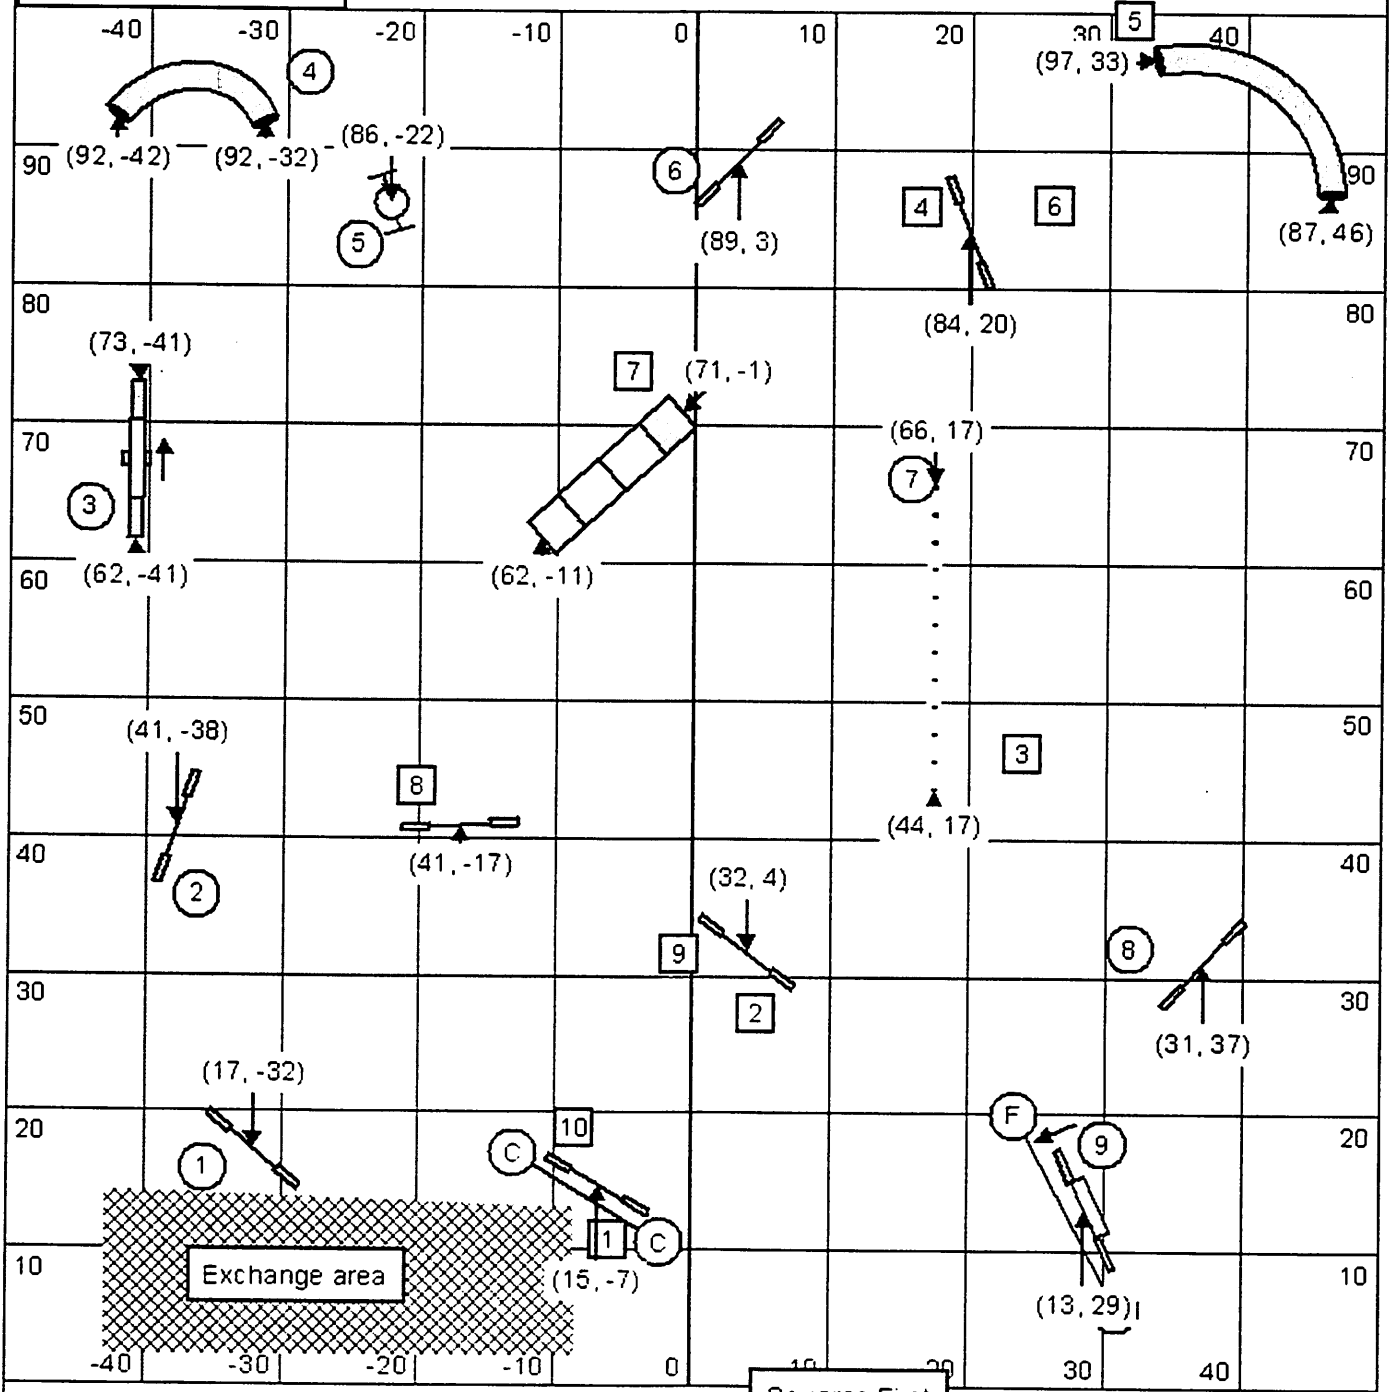

TRACS
 Judge: Francisco Berjon
 September 15, 2018

Advanced Jumpers / PII

TRACS
 Judge: Francisco Berjon
 September 15, 2018

Advanced Snooker / PII

Opening: All obstacles are bi-directional. Closing as numbered.

Course Times
 10" = 50 s
 14-16" = 48 s
 20-22-24" = 46 s
 Performance + 2 sec.

TRACS
 Judge: Francisco Berjon
 September 15, 2018

Advanced Pairs / PII

TRACS
 Judge: Francisco Berjon
 September 15, 2018

Advanced Gamblers / PII

Opening 25 sec.
 Closing times
 10" = 16 s
 14-16" = 15 s
 20-22-24" = 14 s
 Performance + 2 sec.

Back to Back is OK.
 Contact to Contact it's not allowed.

System 1-3-5-7
 Weave Poles 7 points.

TRACS
 Judge: Francisco Berjon
 September 15, 2018