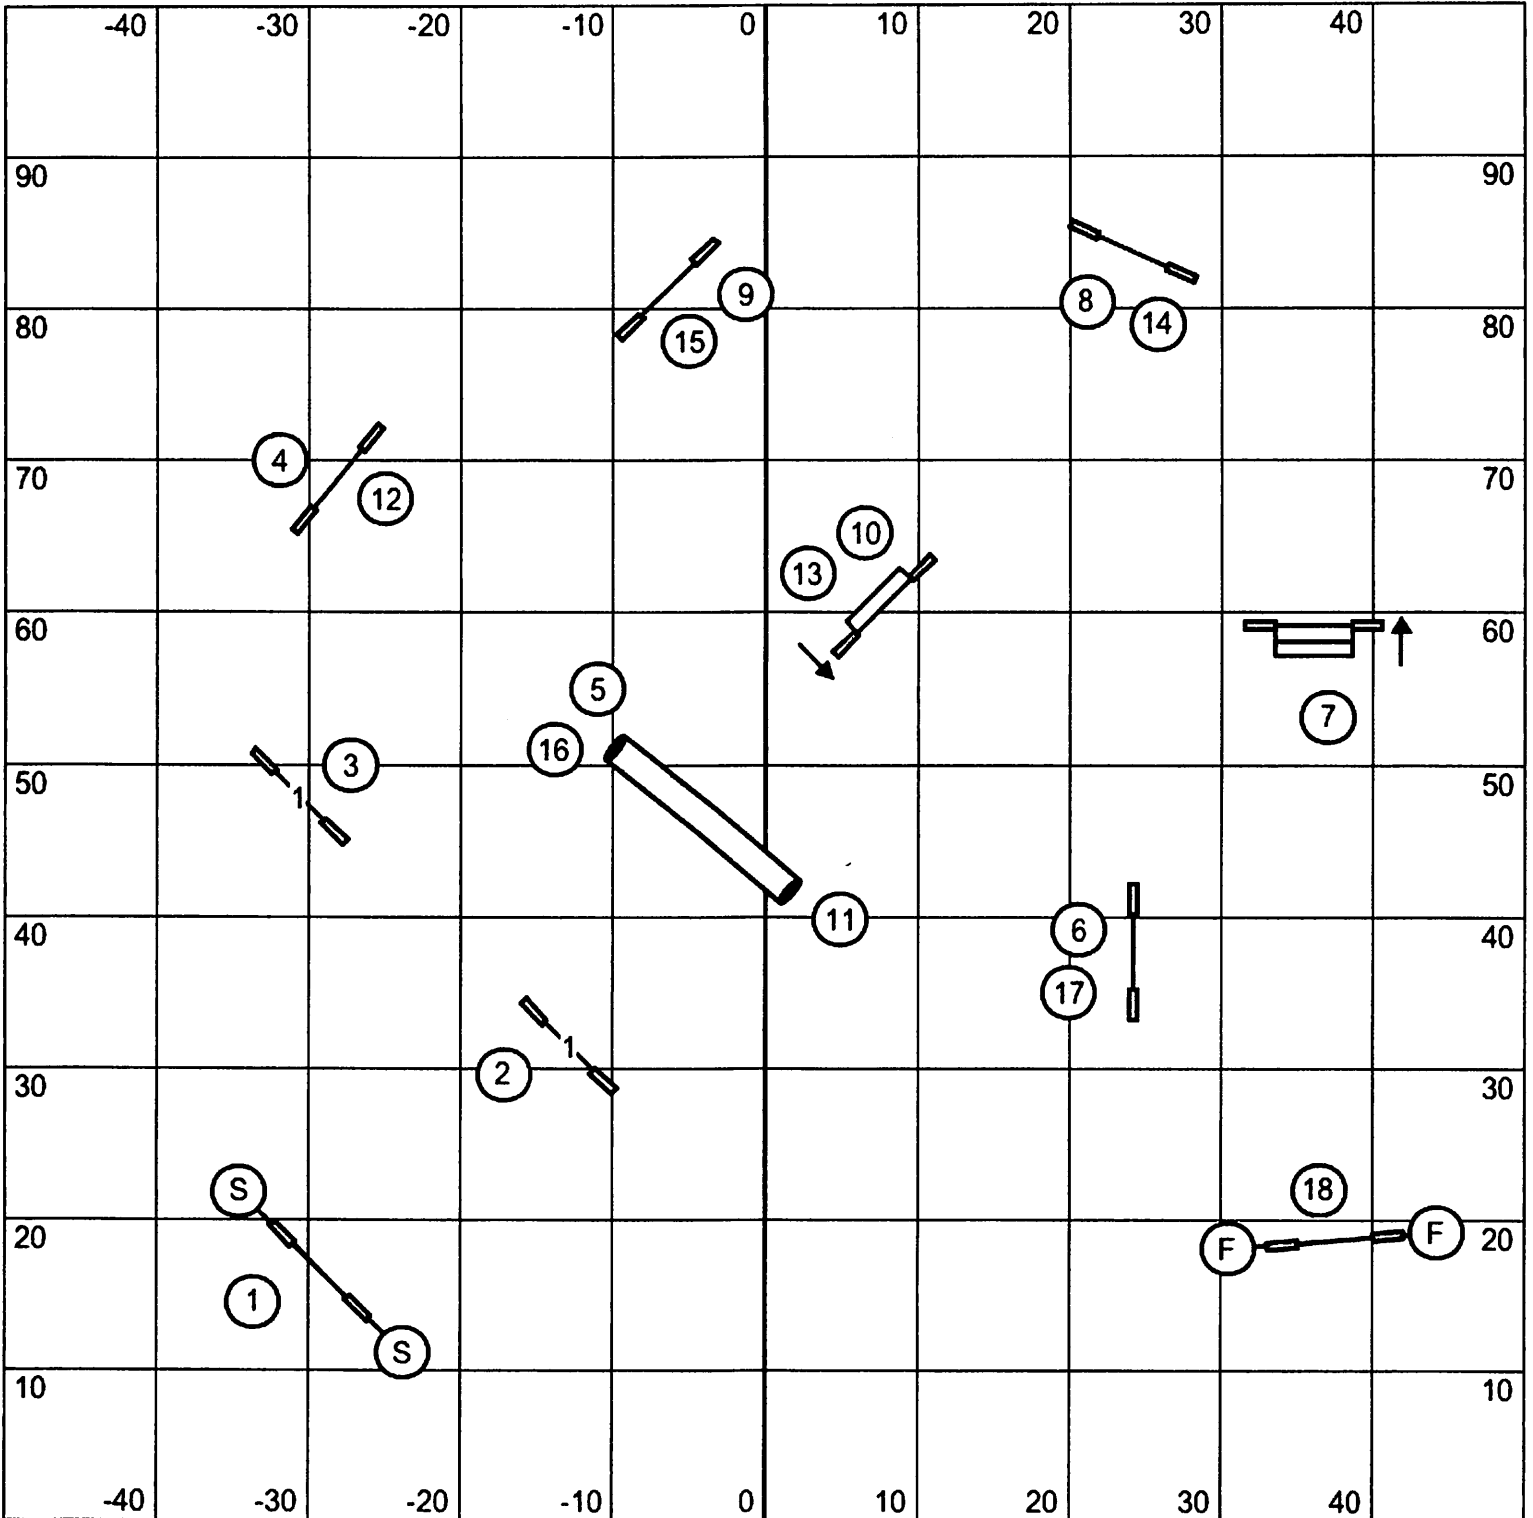

Masters/PIII/Veterans Jumpers

Saturday, April 14, 2018
 TRACS - Woodland, CA
 Judge: Courtney Keys - Austin, TX

Enter/Exit

e-timing in use

Enter/Exit

Masters/PIII/Veterans Snooker

Saturday, April 14, 2018

TRACS - Woodland, CA

Judge: Courtney Keys - Austin, TX

Enter/Exit

e-timing in use

Enter/Exit

Circles run first
Mixed height pairs
can choose sides

Masters/PIII Pairs
Saturday, April 14, 2018
TRACS - Woodland, CA
Judge: Courtney Keys - Austin, TX

1-3-5-7, teeter is 7 pts
 21 points + joker to Q
 back-to-back contacts OK
 consecutive contacts OK

Masters/PIII/Veterans Gamblers

Saturday, April 14, 2018

TRACS - Woodland, CA

Judge: Courtney Keys - Austin, TX