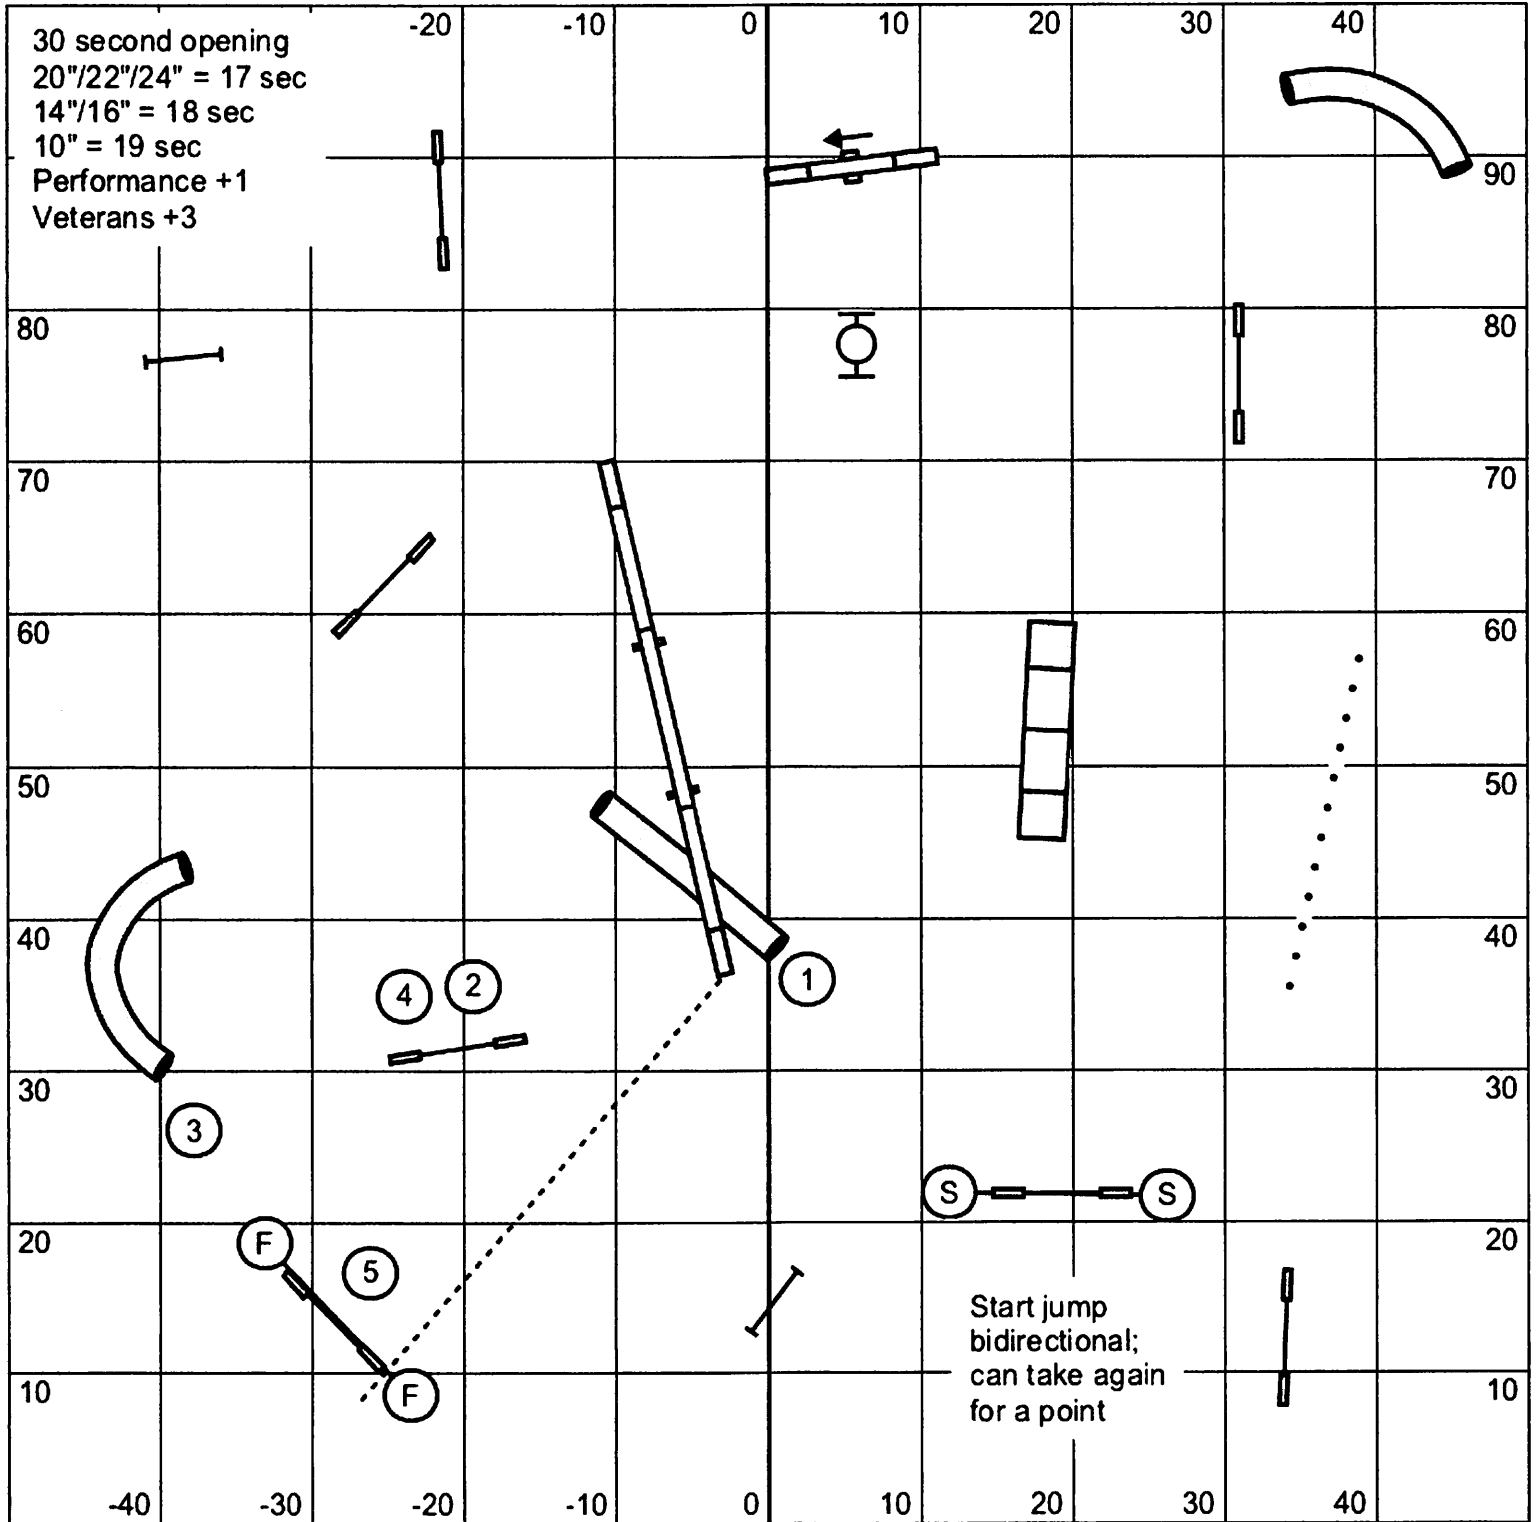

1-3-5-7, teeter is 7 pts
 21 points + joker to Q
 back-to-back contacts OK
 consecutive contacts OK

Masters/PIII/Veterans Gamblers

Saturday, April 14, 2018

TRACS - Woodland, CA

Judge: Courtney Keys - Austin, TX