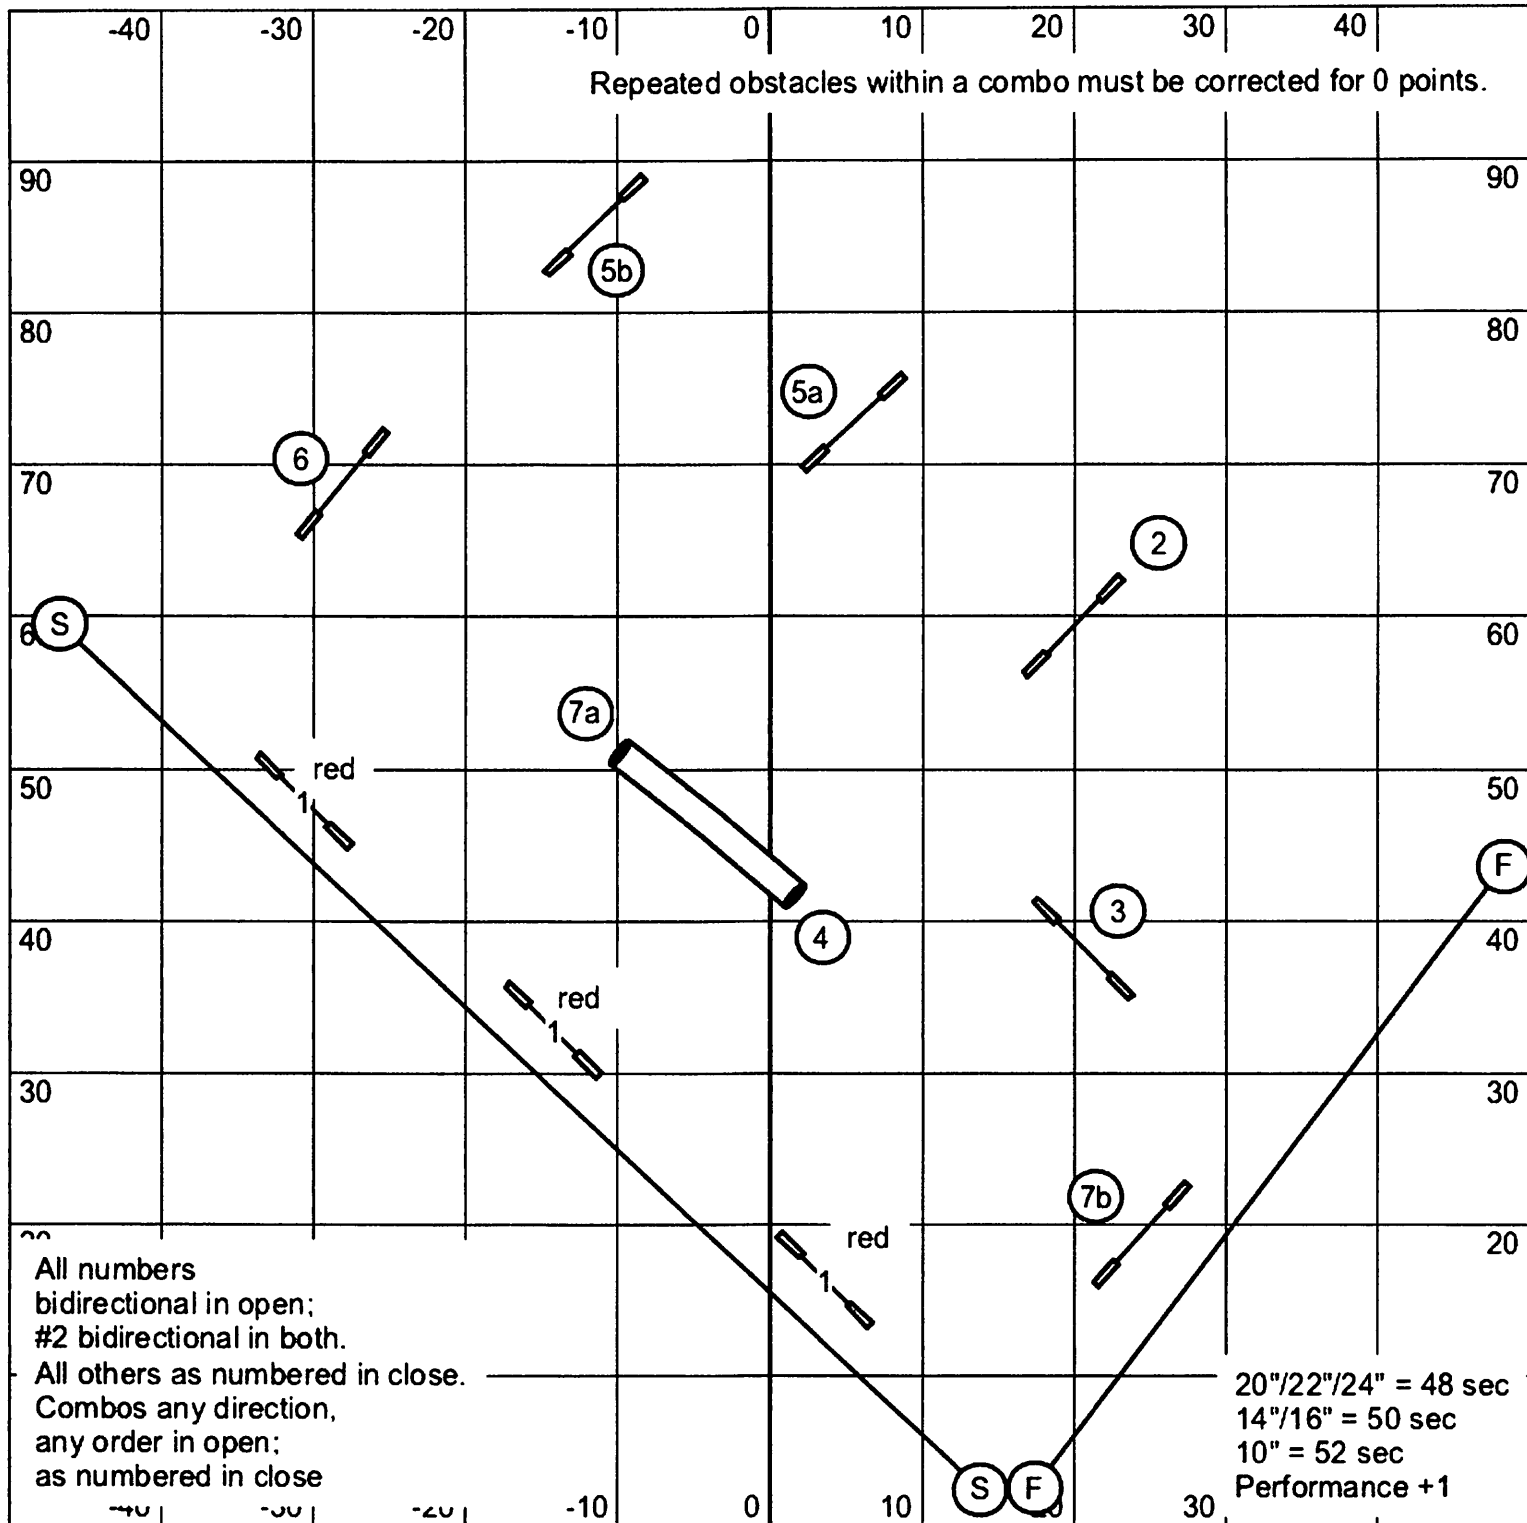

Masters/PIII/Veterans Jumpers

Saturday, April 14, 2018
 TRACS - Woodland, CA
 Judge: Courtney Keys - Austin, TX

Enter/Exit

e-timing in use

Enter/Exit

Masters/PIII/Veterans Snooker

Saturday, April 14, 2018

TRACS - Woodland, CA

Judge: Courtney Keys - Austin, TX

Enter/Exit

e-timing in use

Enter/Exit

Circles run first
Mixed height pairs
can choose sides

Masters/PIII Pairs
Saturday, April 14, 2018
TRACS - Woodland, CA
Judge: Courtney Keys - Austin, TX

1-3-5-7, teeter is 7 pts
 21 points + joker to Q
 back-to-back contacts OK
 consecutive contacts OK

Masters/PIII/Veterans Gamblers

Saturday, April 14, 2018

TRACS - Woodland, CA

Judge: Courtney Keys - Austin, TX