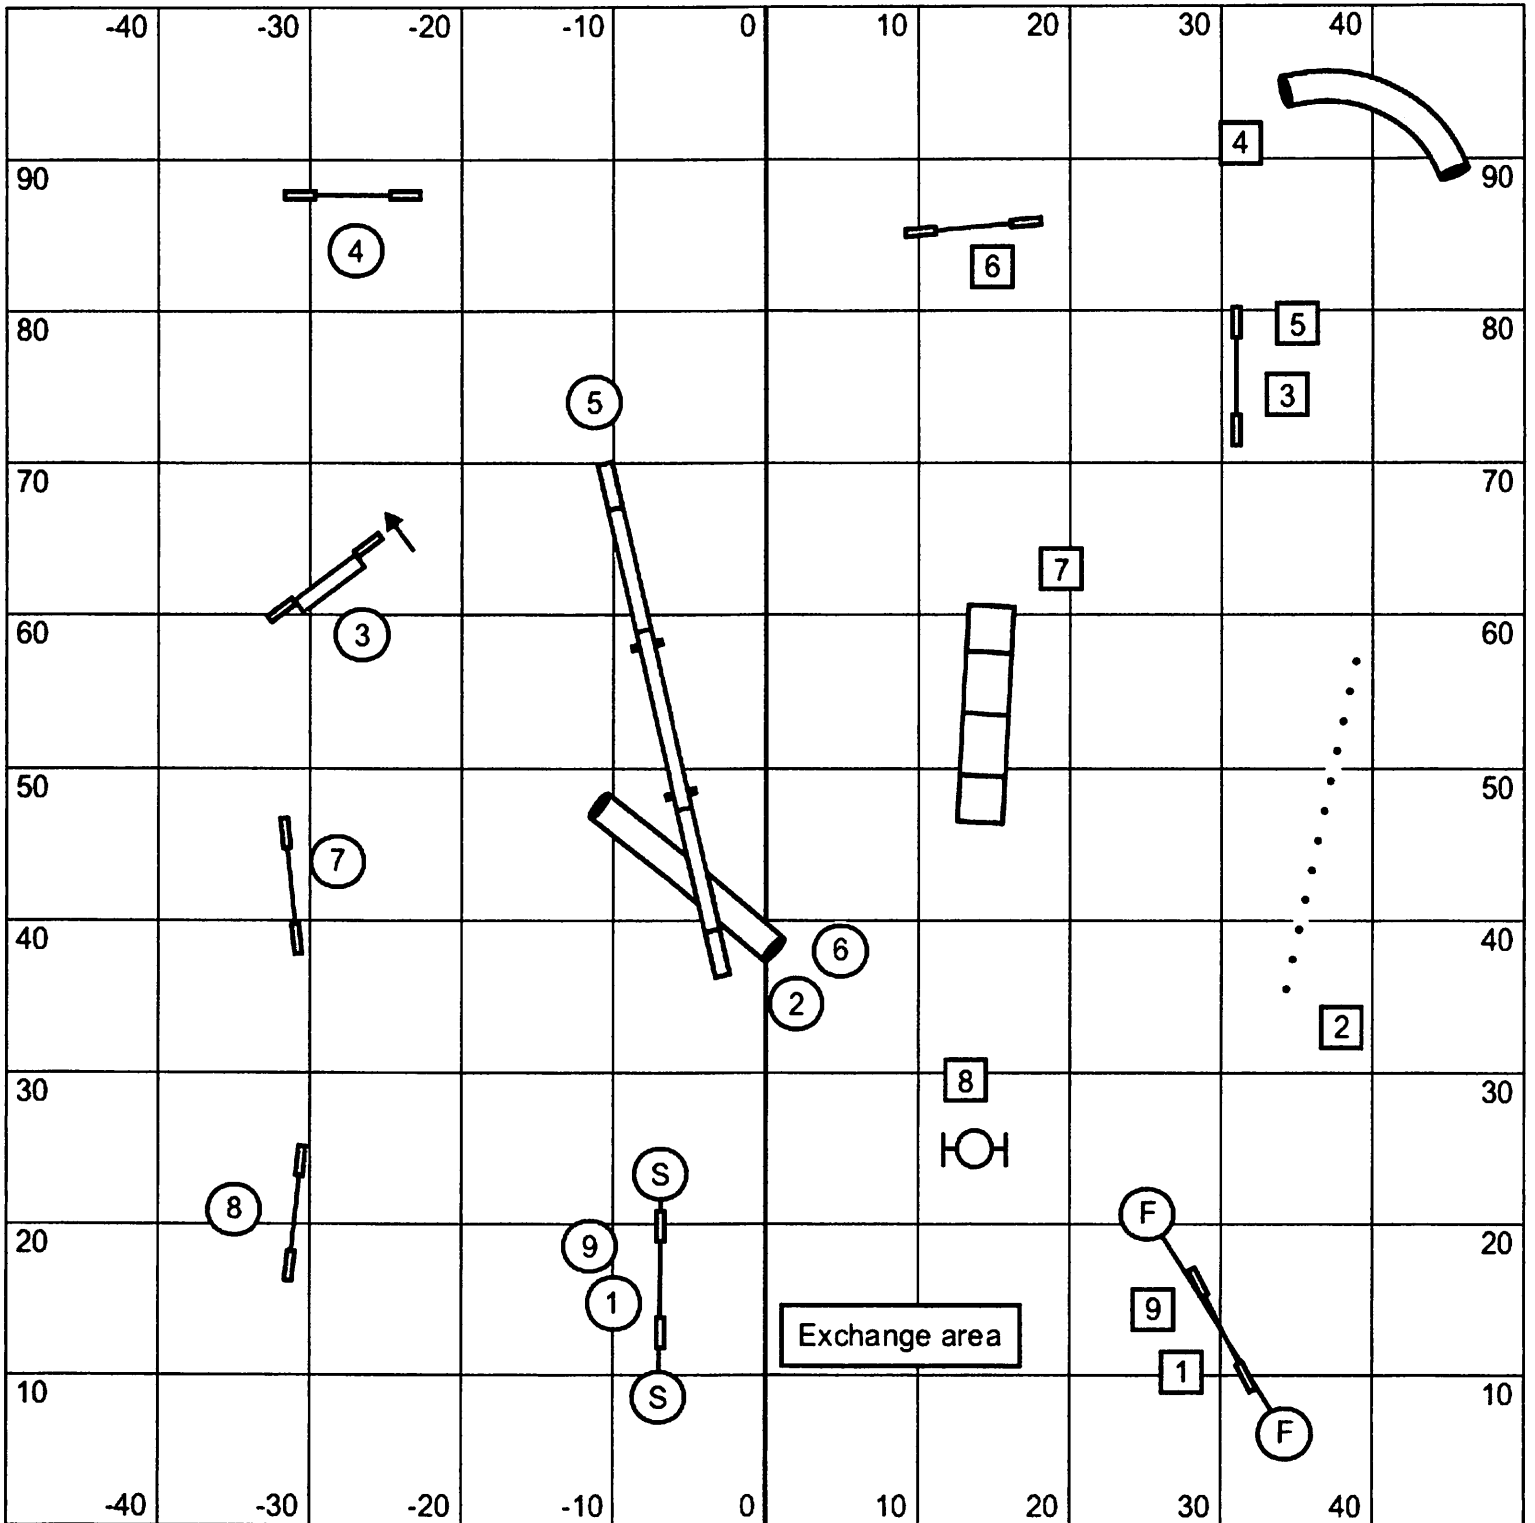

Judge: Courtney Keys - Austin, TX

Enter/Exit

e-timing in use

Enter/Exit

Circles run first
Mixed height pairs
can choose sides

Masters/PIII Pairs
Saturday, April 14, 2018
TRACS - Woodland, CA
Judge: Courtney Keys - Austin, TX

1-3-5-7, teeter is 7 pts
 21 points + joker to Q
 back-to-back contacts OK
 consecutive contacts OK

Masters/PIII/Veterans Gamblers

Saturday, April 14, 2018

TRACS - Woodland, CA

Judge: Courtney Keys - Austin, TX