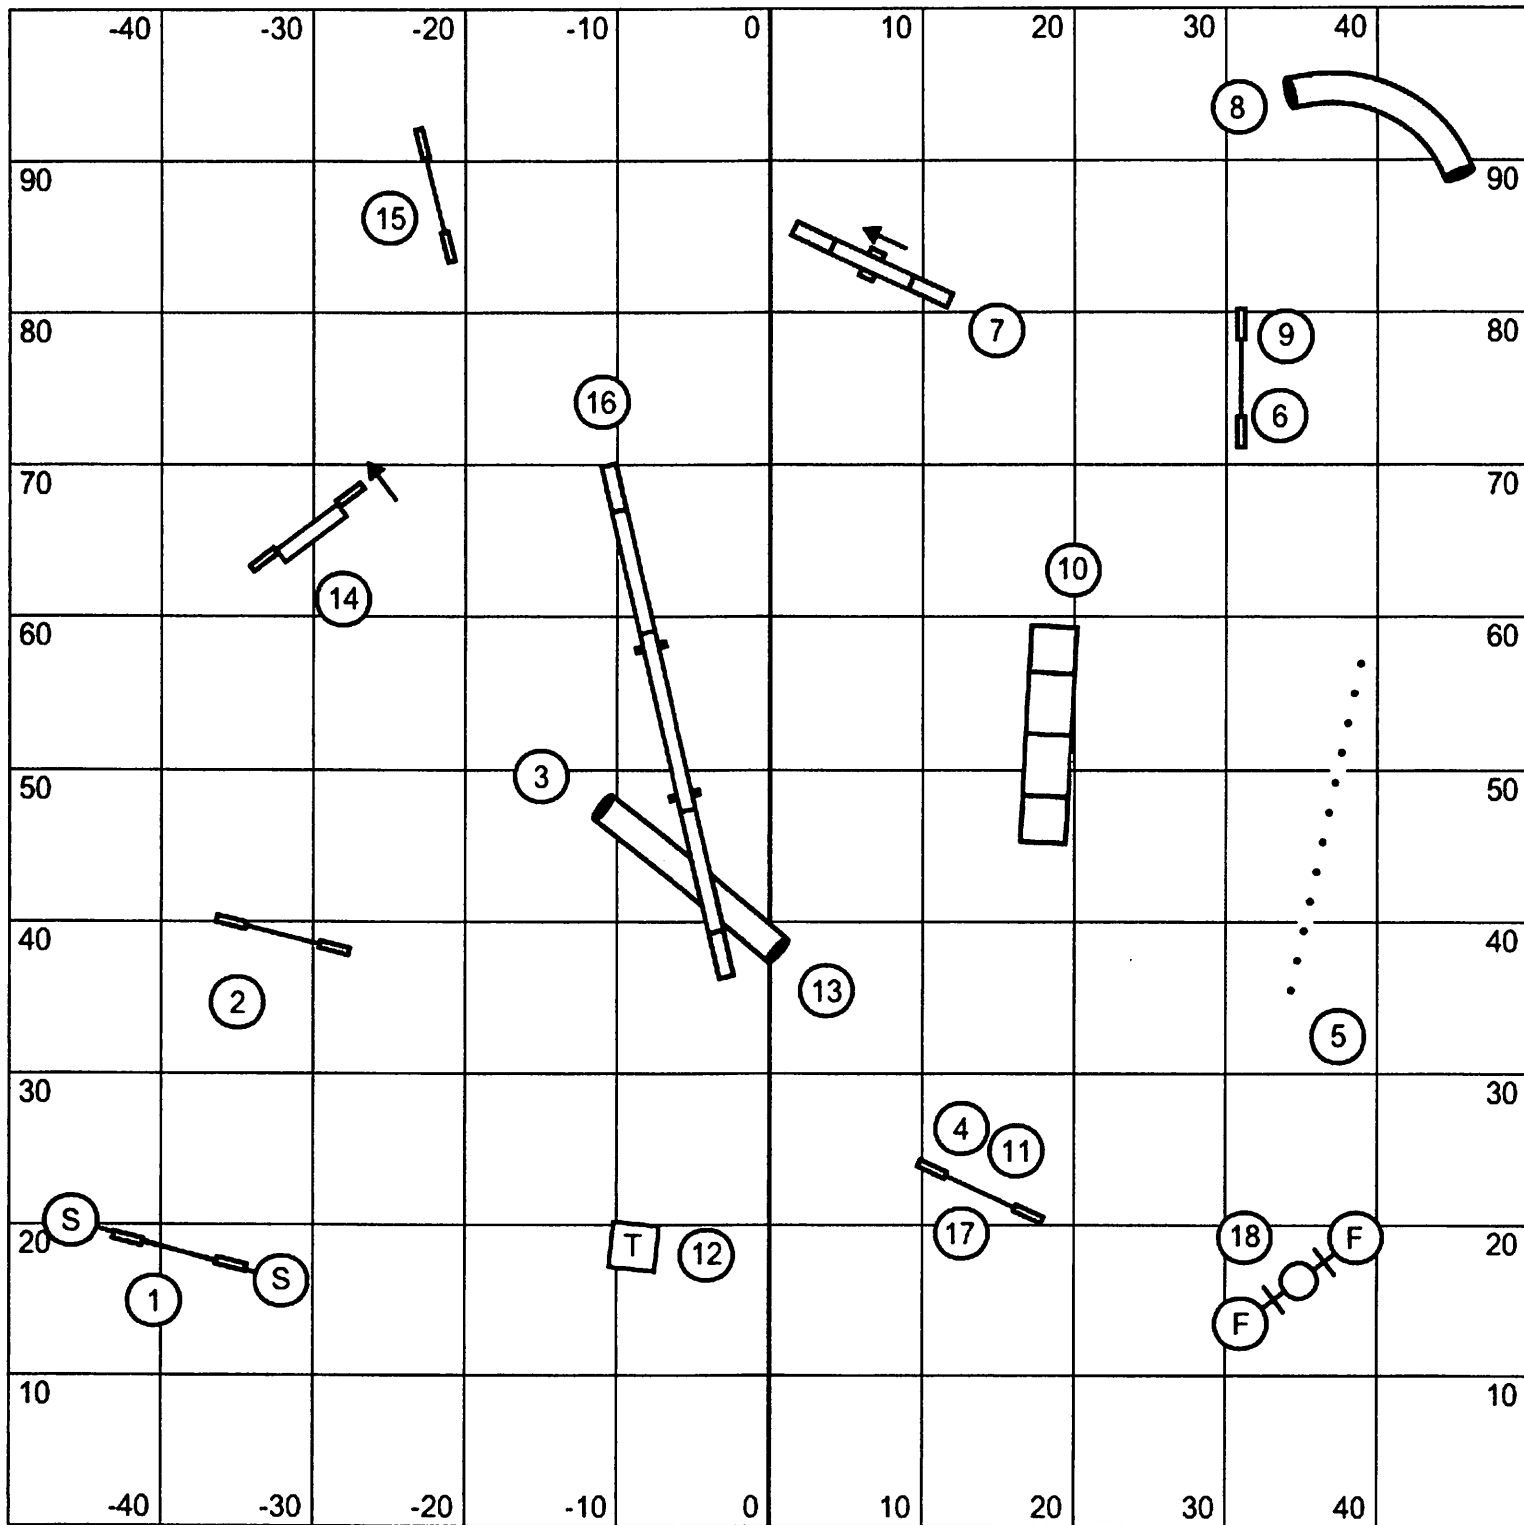

Masters/PIII/Veterans Standard

Saturday, April 14, 2018
TRACS - Woodland, CA
Judge: Courtney Keys - Austin, TX

Enter/Exit

e-timing in use

Enter/Exit