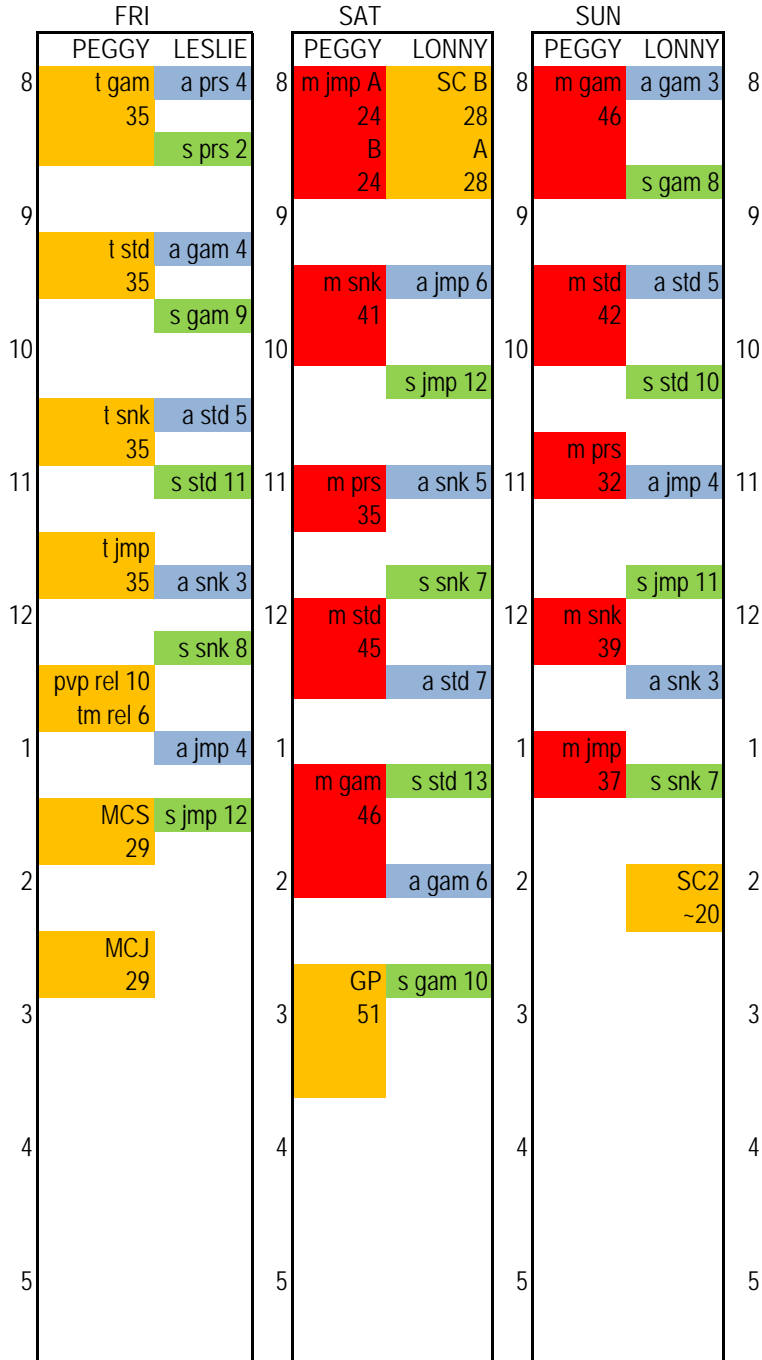

TRACS Sep 15-16-17 (fri-sat-sun) 2017 USDAA

Mas - Peggy
St/Adv - Lonny supe'd by LeslieB

#7754
slate 5/18/2017
judges 7/17/2017
closing 9/1/2017