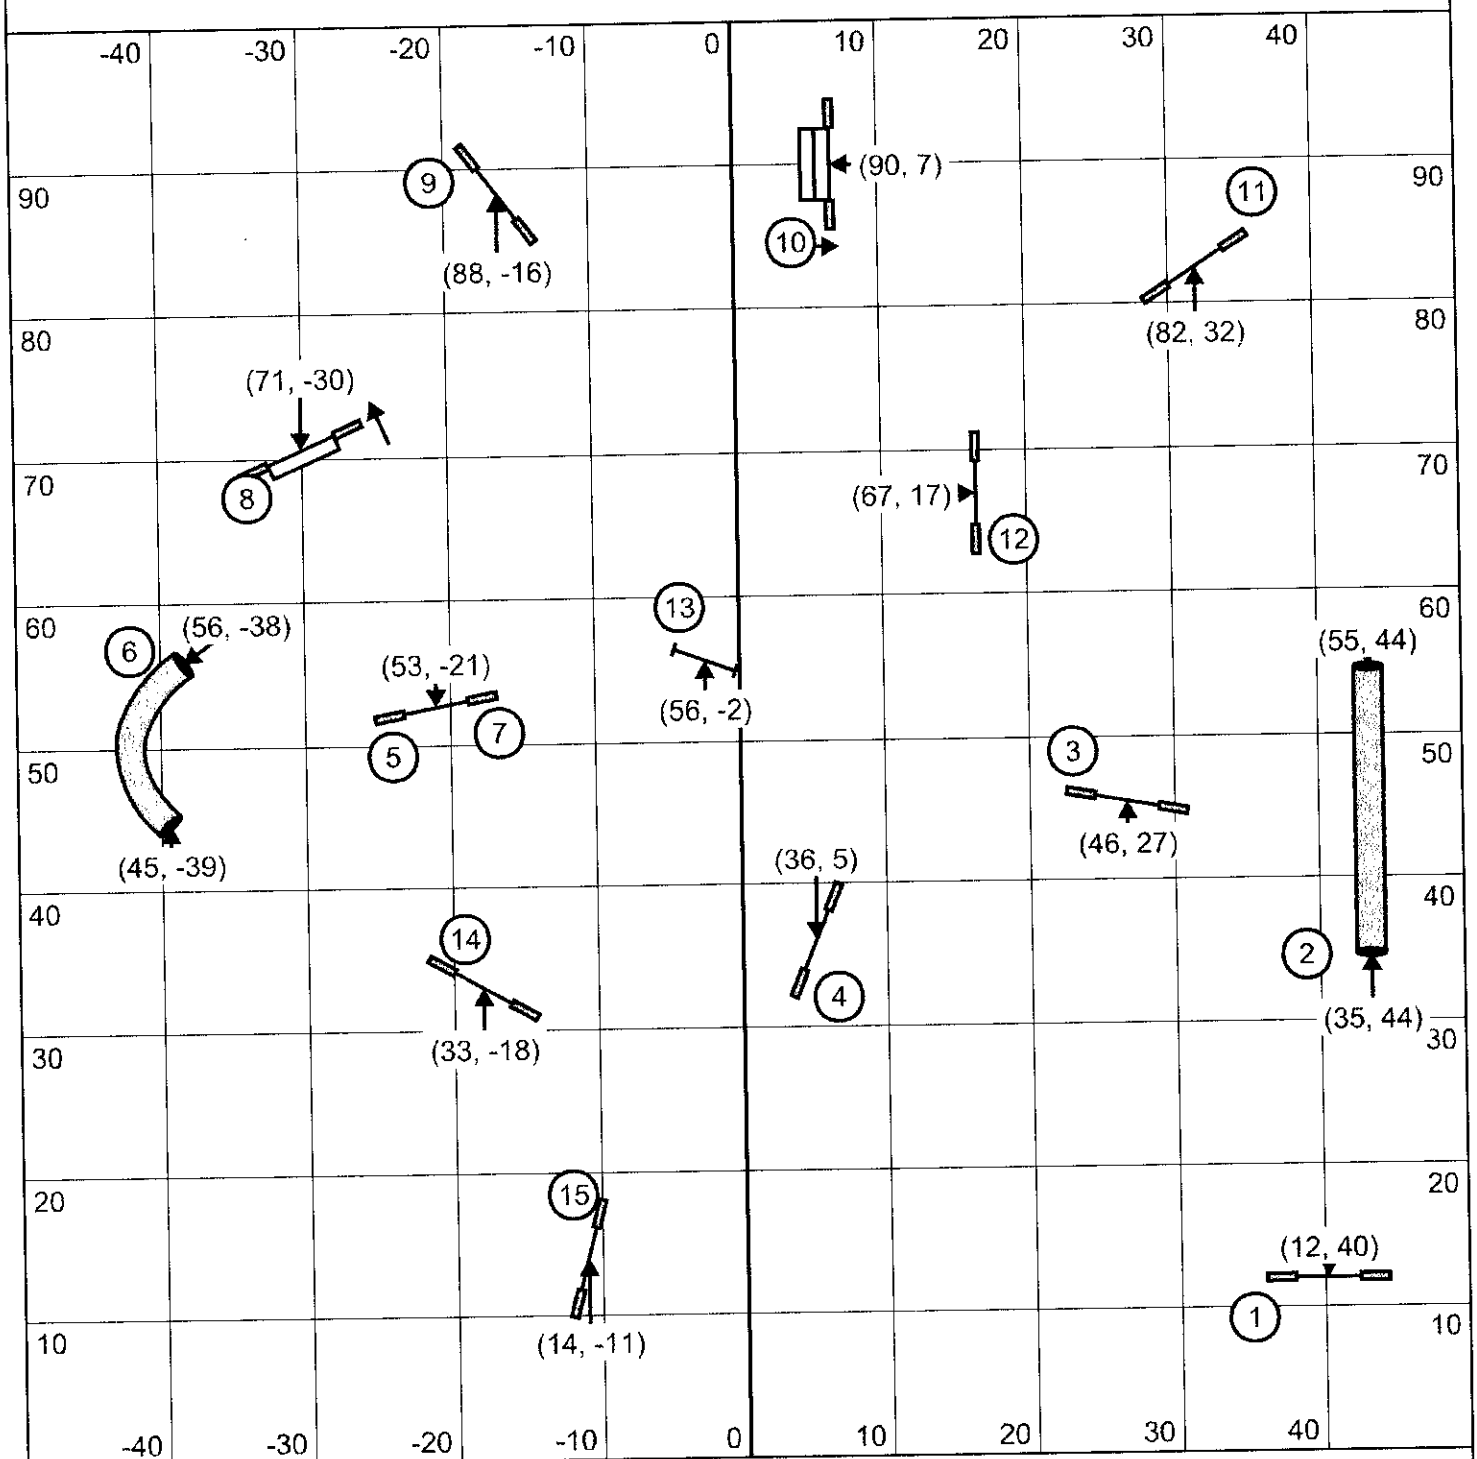

3 Reds

Combo #7 can be taken in any direction in the opening for points

All numbers in the closing as marked

12/14"=47sec 16/18"=46sec 22/26"=45sec Perf dogs +1sec

TRACS

April 10, 2016

Teri Thompson

STARTERS / PI JUMPERS

STARTERS / PI GAMBLERS

25 Sec Opening

1-3-5-7 Point System

A-Frame 7 Points

Back to Back OK. No Contact to Contact

18 Points needed in the opening

Gamble Times: 12/14"=17 sec 16/18"=16 sec 22/26"=15sec Perf dogs add 1 sec