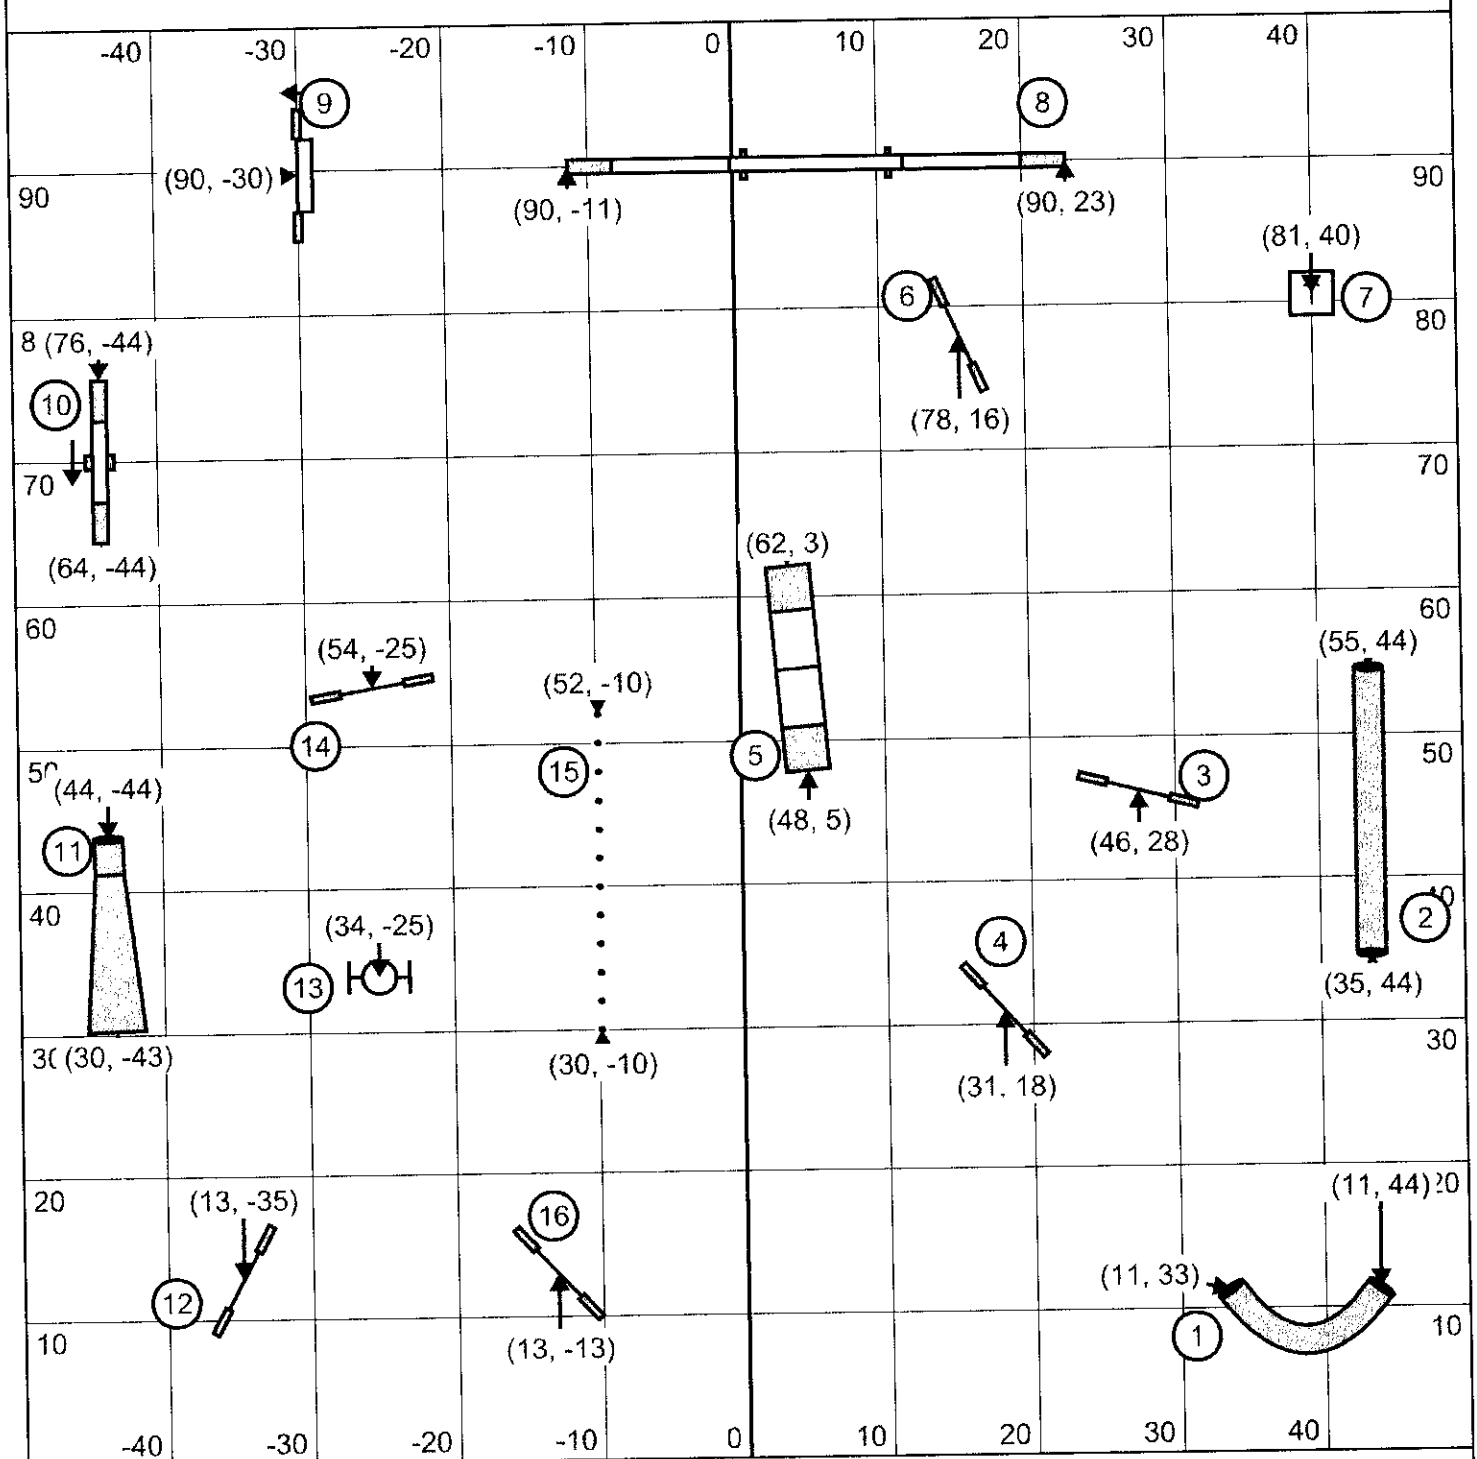

TRACS

April 10, 2016

Teri Thompson

STARTERS / PI STANDARD

TRACS

April 10, 2016

Teri Thompson

STARTERS / PI SNOOKER

3 Reds

Combo #7 can be taken in any direction in the opening for points

All numbers in the closing as marked

12/14"=47sec 16/18"=46sec 22/26"=45sec Perf dogs +1sec

TRACS

April 10, 2016

Teri Thompson

STARTERS / PI JUMPERS

STARTERS / PI GAMBLERS

25 Sec Opening

1-3-5-7 Point System

A-Frame 7 Points

Back to Back OK. No Contact to Contact

18 Points needed in the opening

Gamble Times: 12/14"=17 sec 16/18"=16 sec 22/26"=15sec Perf dogs add 1 sec