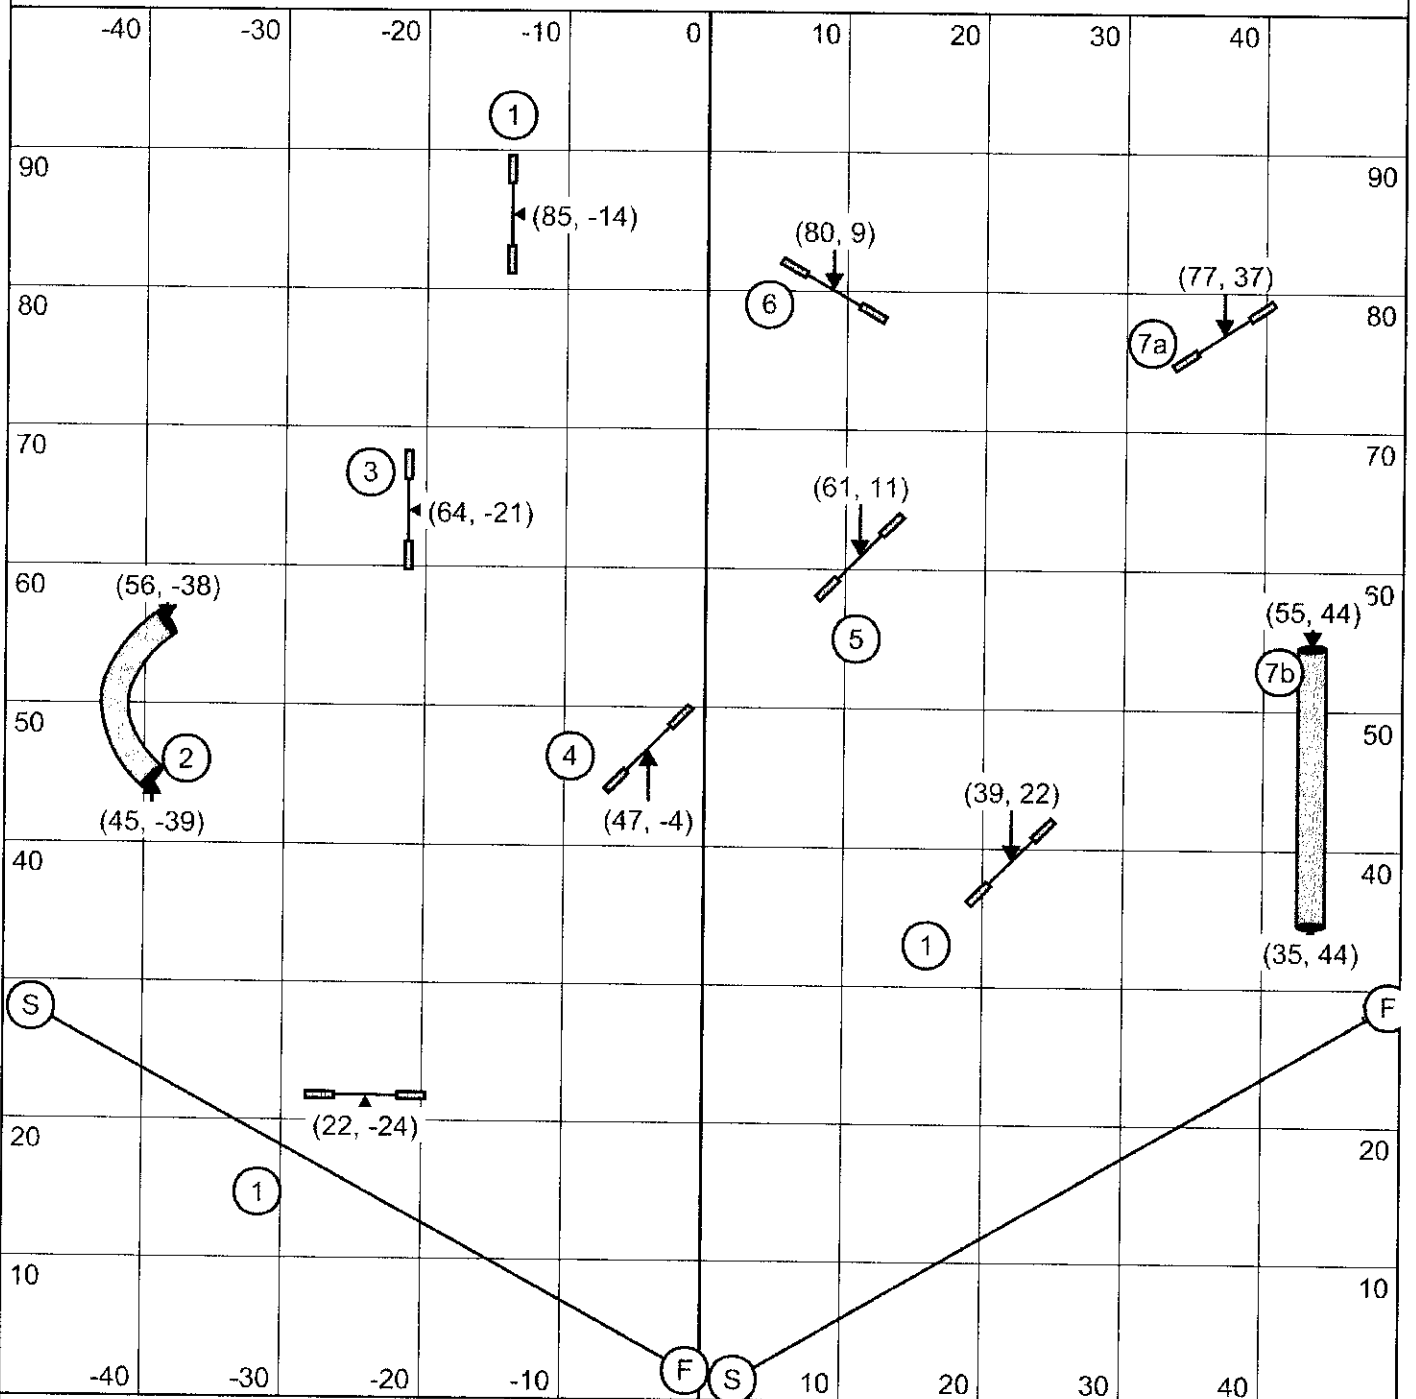

TRACS

April 10, 2016

Teri Thompson

STARTERS / PI STANDARD

TRACS

April 10, 2016

Teri Thompson

STARTERS / PI SNOOKER

3 Reds

Combo #7 can be taken in any direction in the opening for points

All numbers in the closing as marked

12/14"=47sec 16/18"=46sec 22/26"=45sec Perf dogs +1sec

TRACS

April 10, 2016

Teri Thompson

STARTERS / PI JUMPERS

STARTERS / PI GAMBLERS

25 Sec Opening

1-3-5-7 Point System

A-Frame 7 Points

Back to Back OK. No Contact to Contact

18 Points needed in the opening

Gamble Times: 12/14"=17 sec 16/18"=16 sec 22/26"=15sec Perf dogs add 1 sec