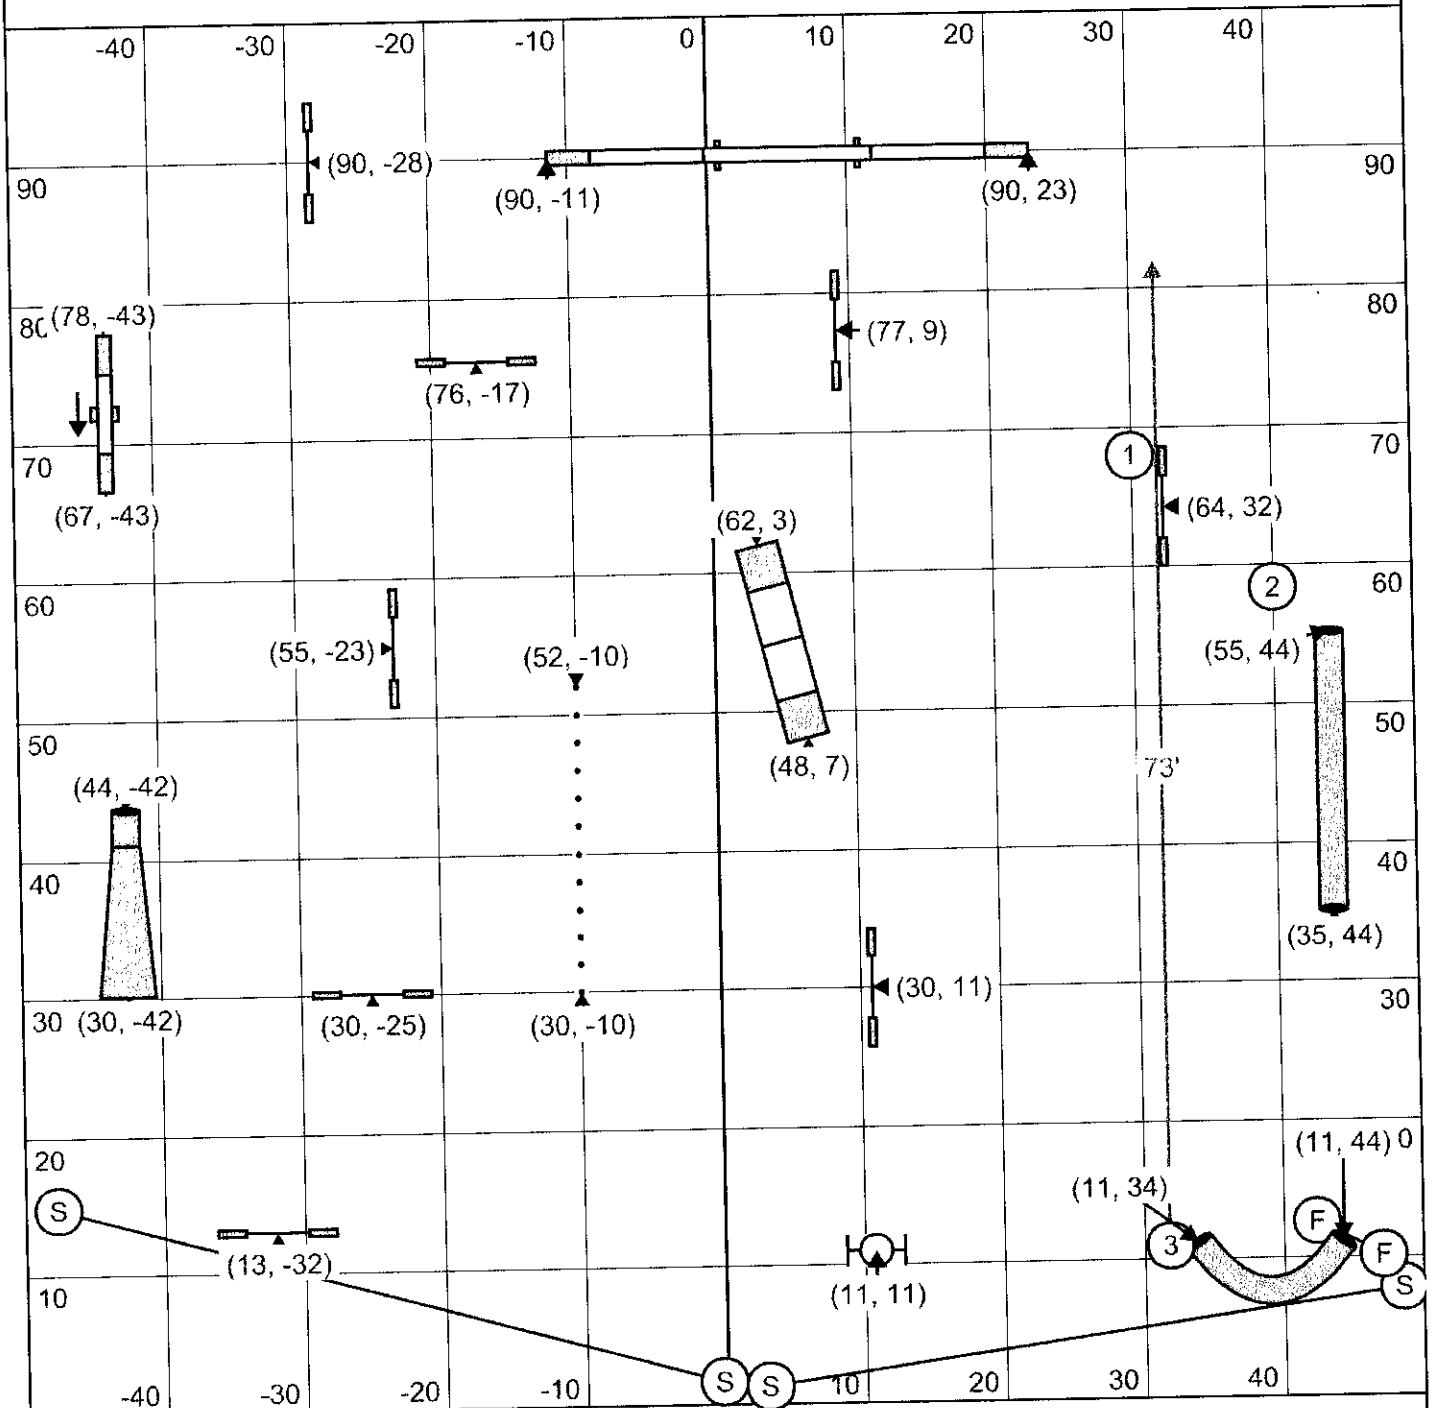

3 Reds

Combo #7 can be taken in any direction in the opening for points

All numbers in the closing as marked

12/14"=47sec 16/18"=46sec 22/26"=45sec Perf dogs +1sec

TRACS

April 10, 2016

Teri Thompson

STARTERS / PI JUMPERS

STARTERS / PI GAMBLERS

25 Sec Opening

1-3-5-7 Point System

A-Frame 7 Points

Back to Back OK. No Contact to Contact

18 Points needed in the opening

Gamble Times: 12/14"=17 sec 16/18"=16 sec 22/26"=15sec Perf dogs add 1 sec