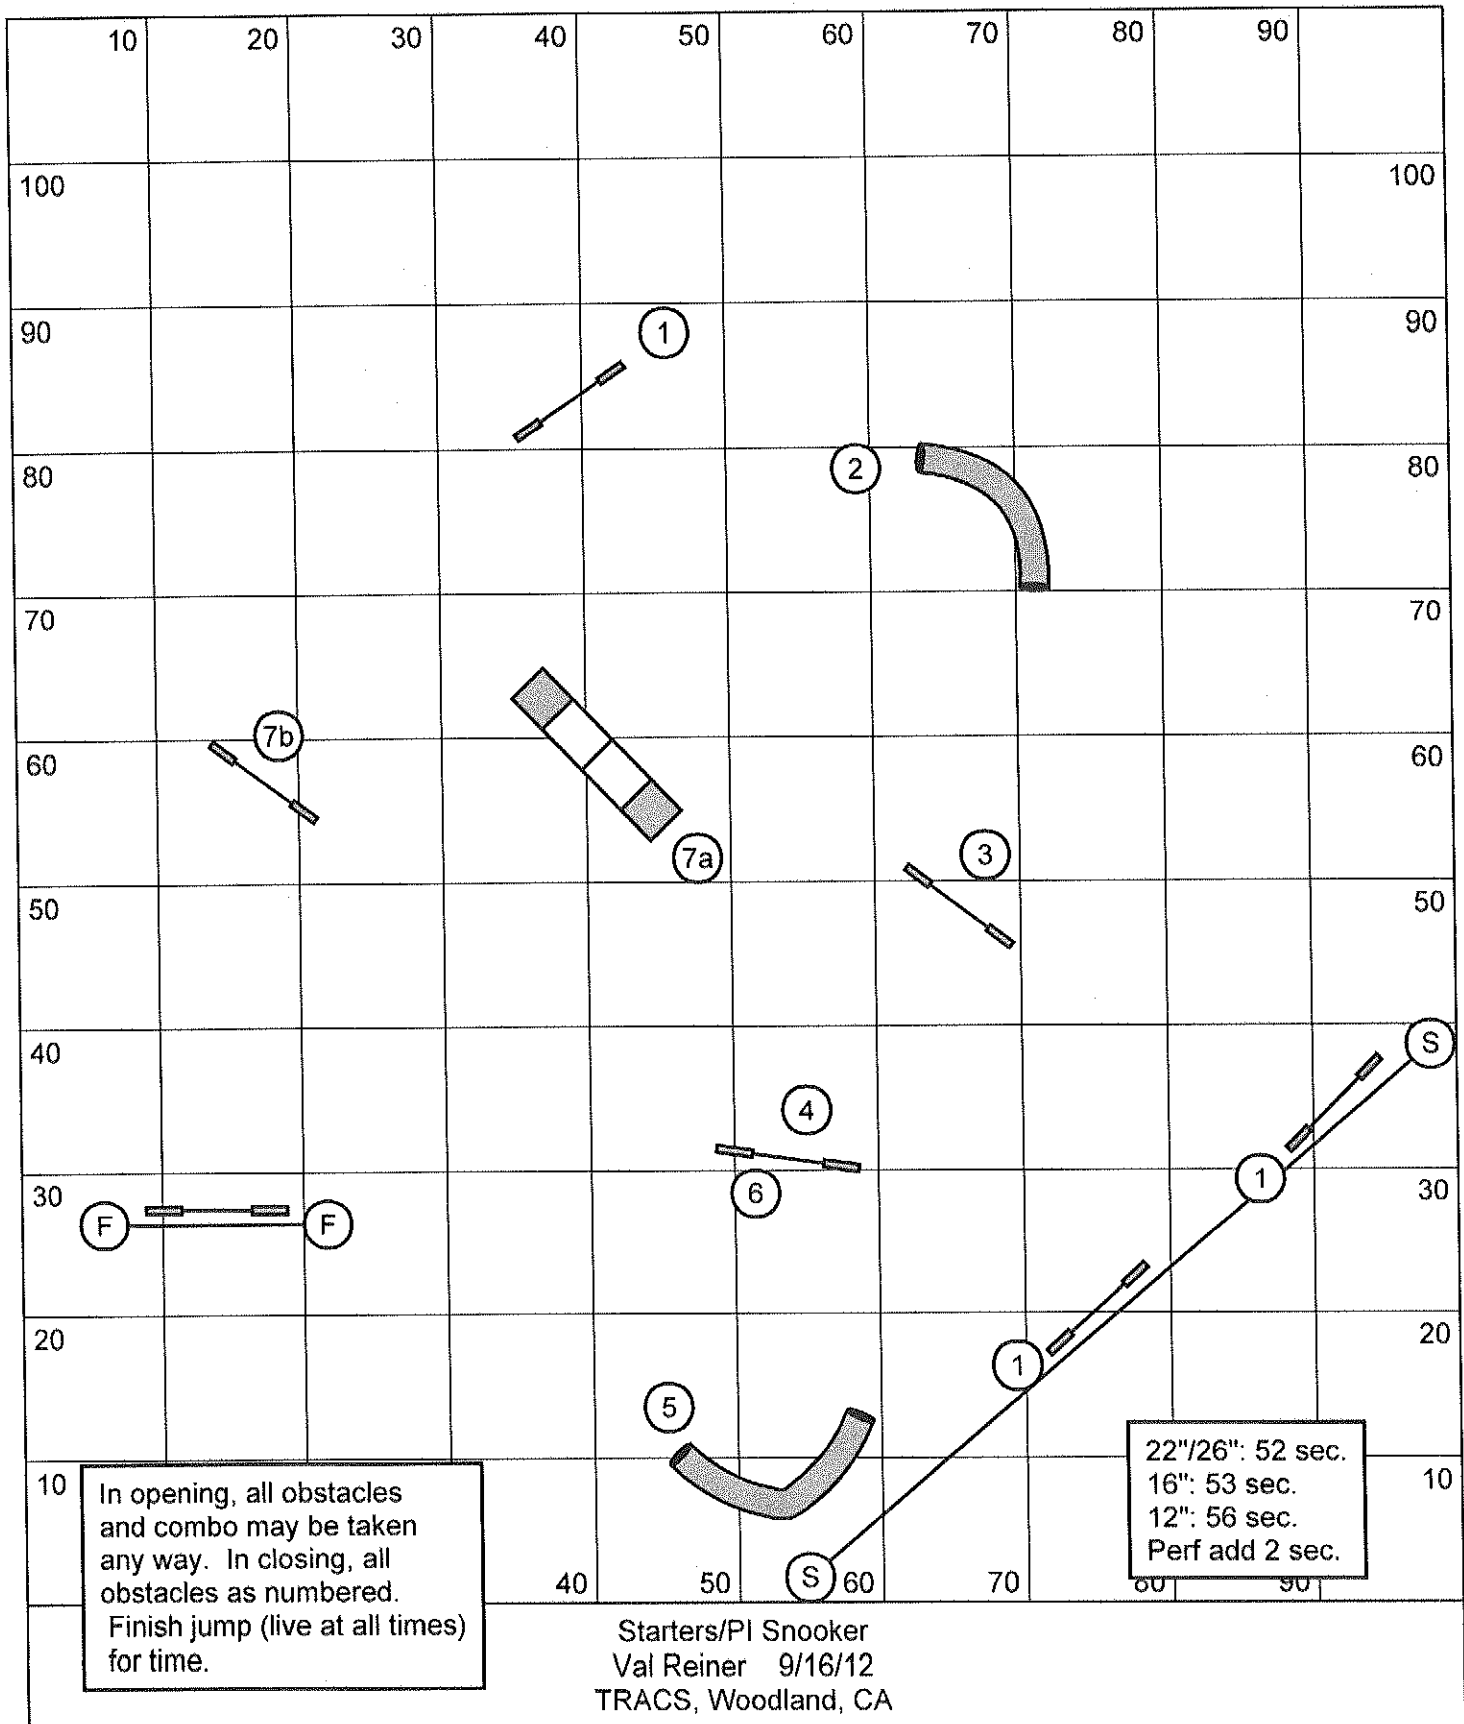

Starters/PI Standard
 Val Reiner 9/16/12
 TRACS, Woodland, CA

In opening, all obstacles and combo may be taken any way. In closing, all obstacles as numbered. Finish jump (live at all times) for time.

22"/26": 52 sec.
 16": 53 sec.
 12": 56 sec.
 Perf add 2 sec.

Starters/PI Snooker
 Val Reiner 9/16/12
 TRACS, Woodland, CA

Starters/PI Jumpers
 Val Reiner 9/16/12
 TRACS, Woodland, CA