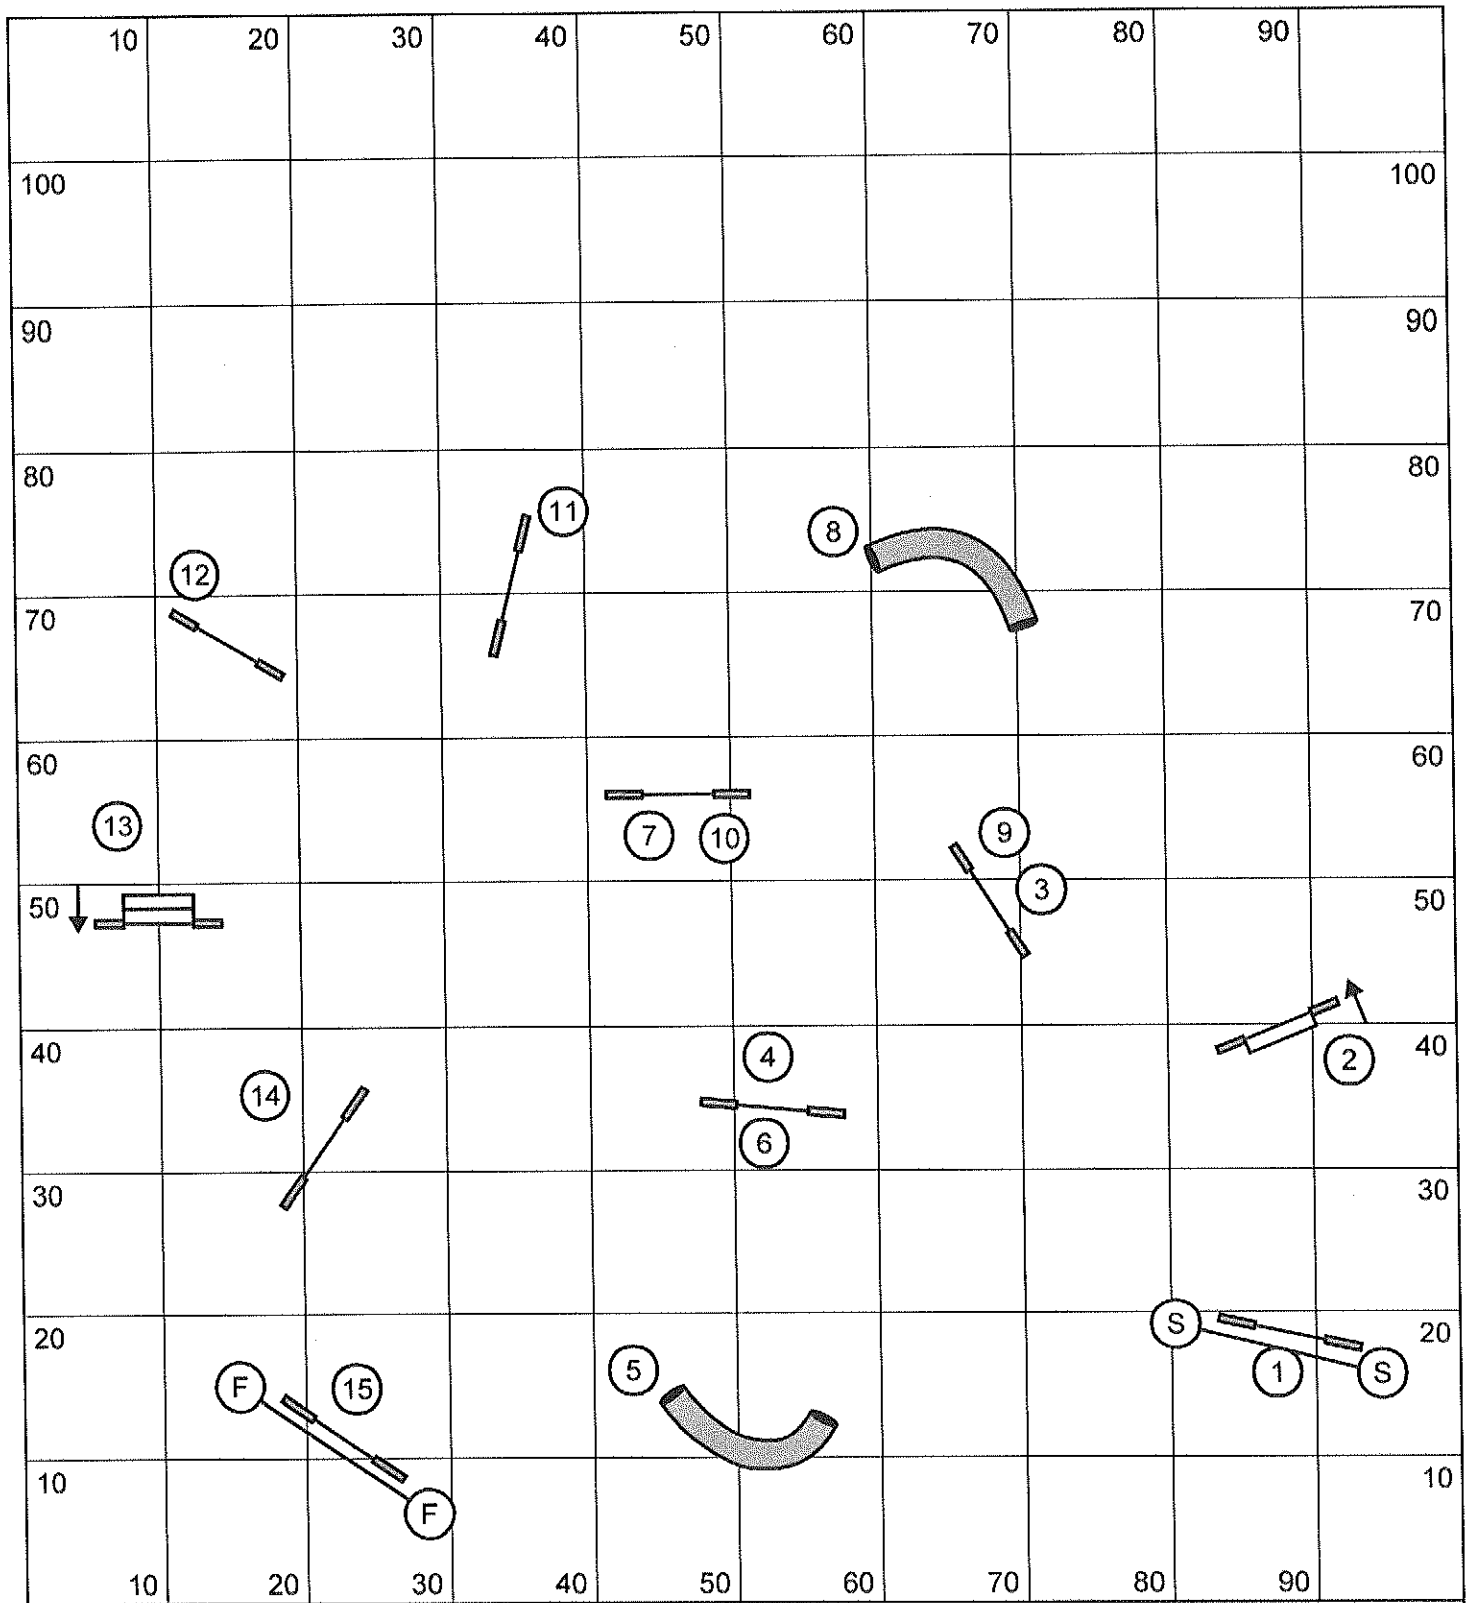

Starters/PI Standard
 Val Reiner 9/16/12
 TRACS, Woodland, CA

In opening, all obstacles and combo may be taken any way. In closing, all obstacles as numbered. Finish jump (live at all times) for time.

22"/26": 52 sec.
 16": 53 sec.
 12": 56 sec.
 Perf add 2 sec.

Starters/PI Snooker
 Val Reiner 9/16/12
 TRACS, Woodland, CA

Starters/PI Jumpers
 Val Reiner 9/16/12
 TRACS, Woodland, CA