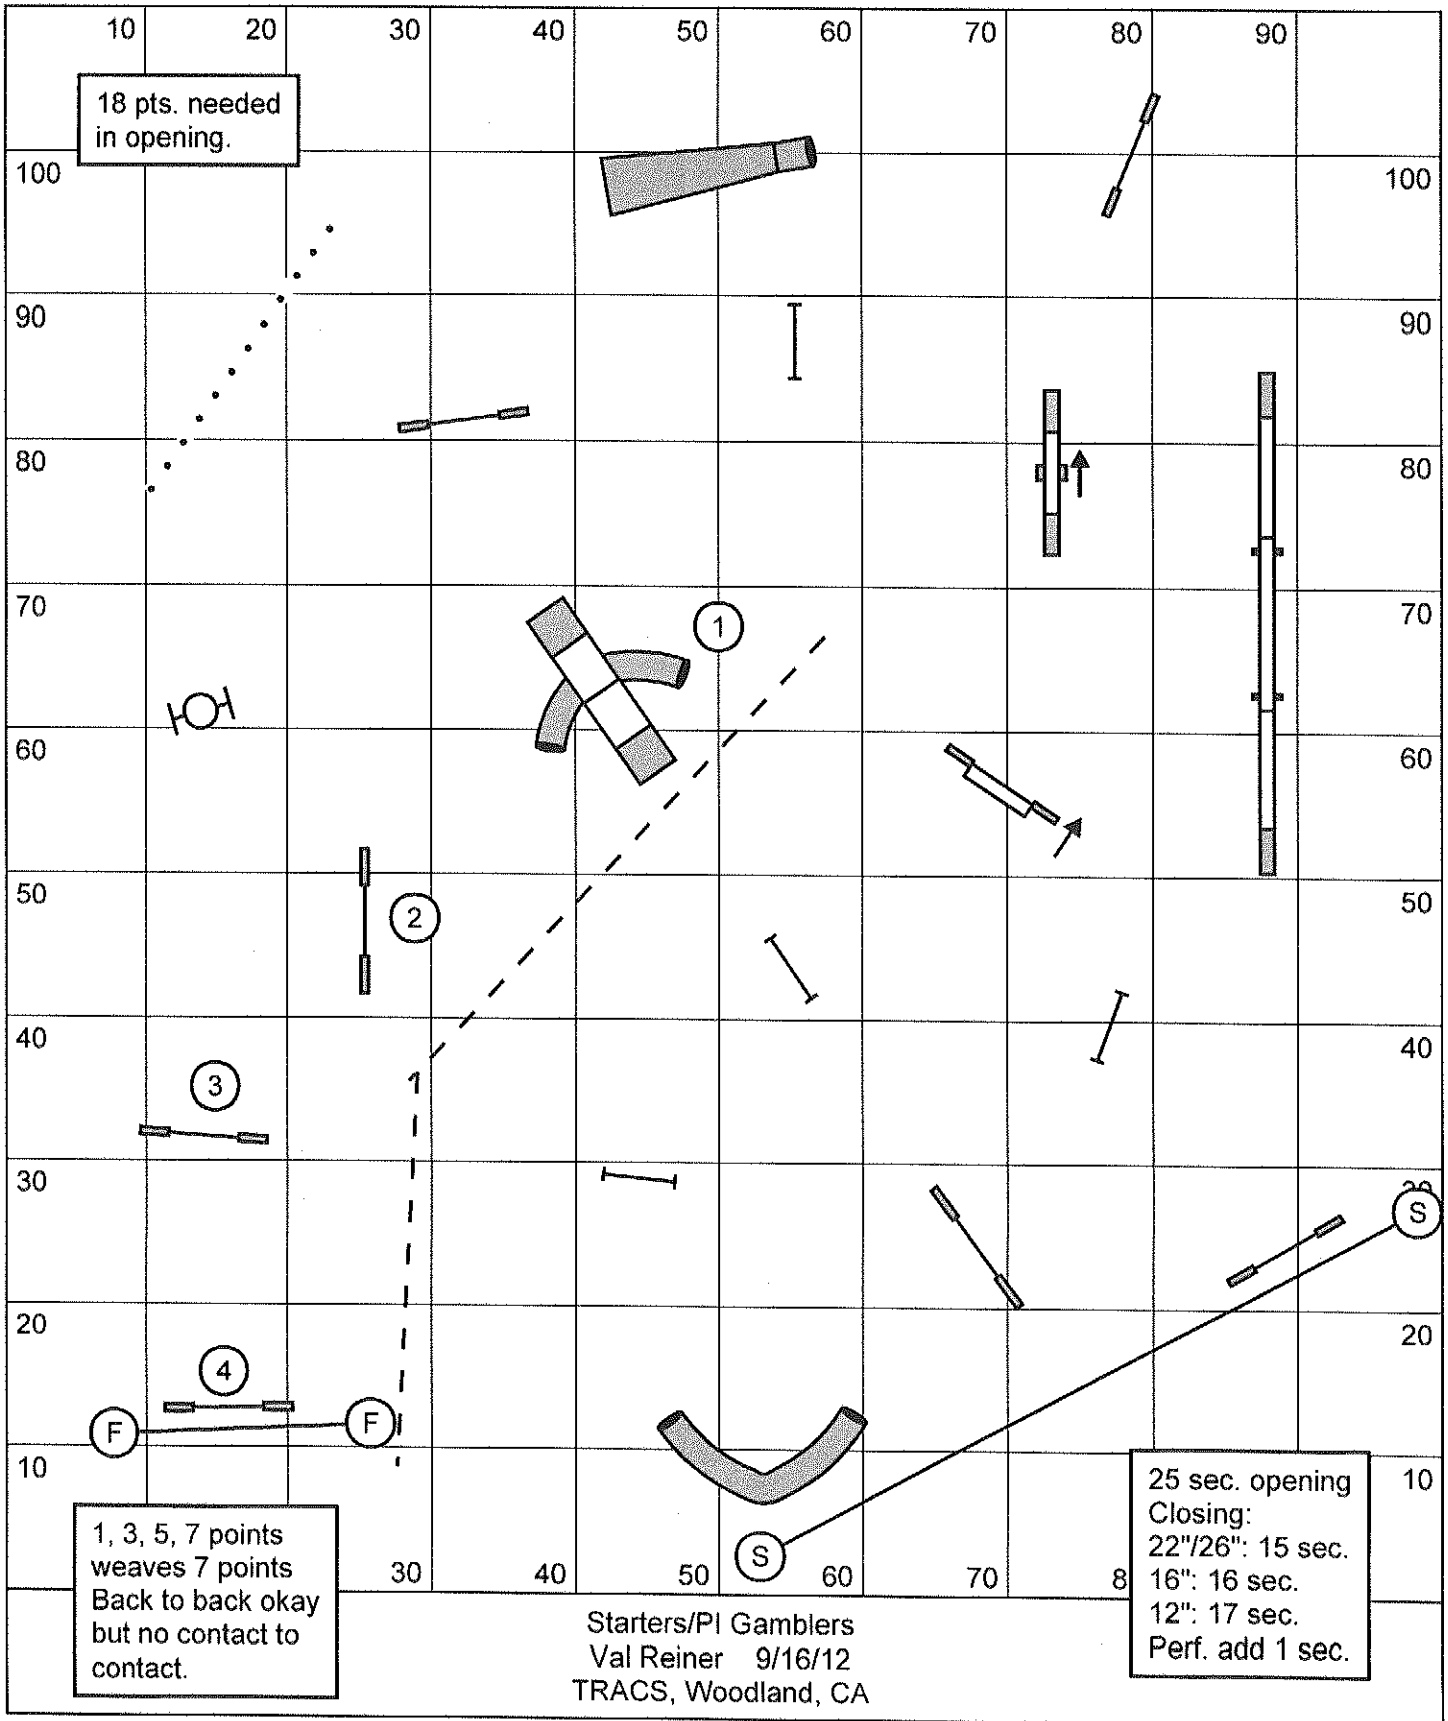

Starters/PI Standard
 Val Reiner 9/16/12
 TRACS, Woodland, CA

In opening, all obstacles and combo may be taken any way. In closing, all obstacles as numbered. Finish jump (live at all times) for time.

22"/26": 52 sec.
 16": 53 sec.
 12": 56 sec.
 Perf add 2 sec.

Starters/PI Snooker
 Val Reiner 9/16/12
 TRACS, Woodland, CA

Starters/PI Jumpers
 Val Reiner 9/16/12
 TRACS, Woodland, CA