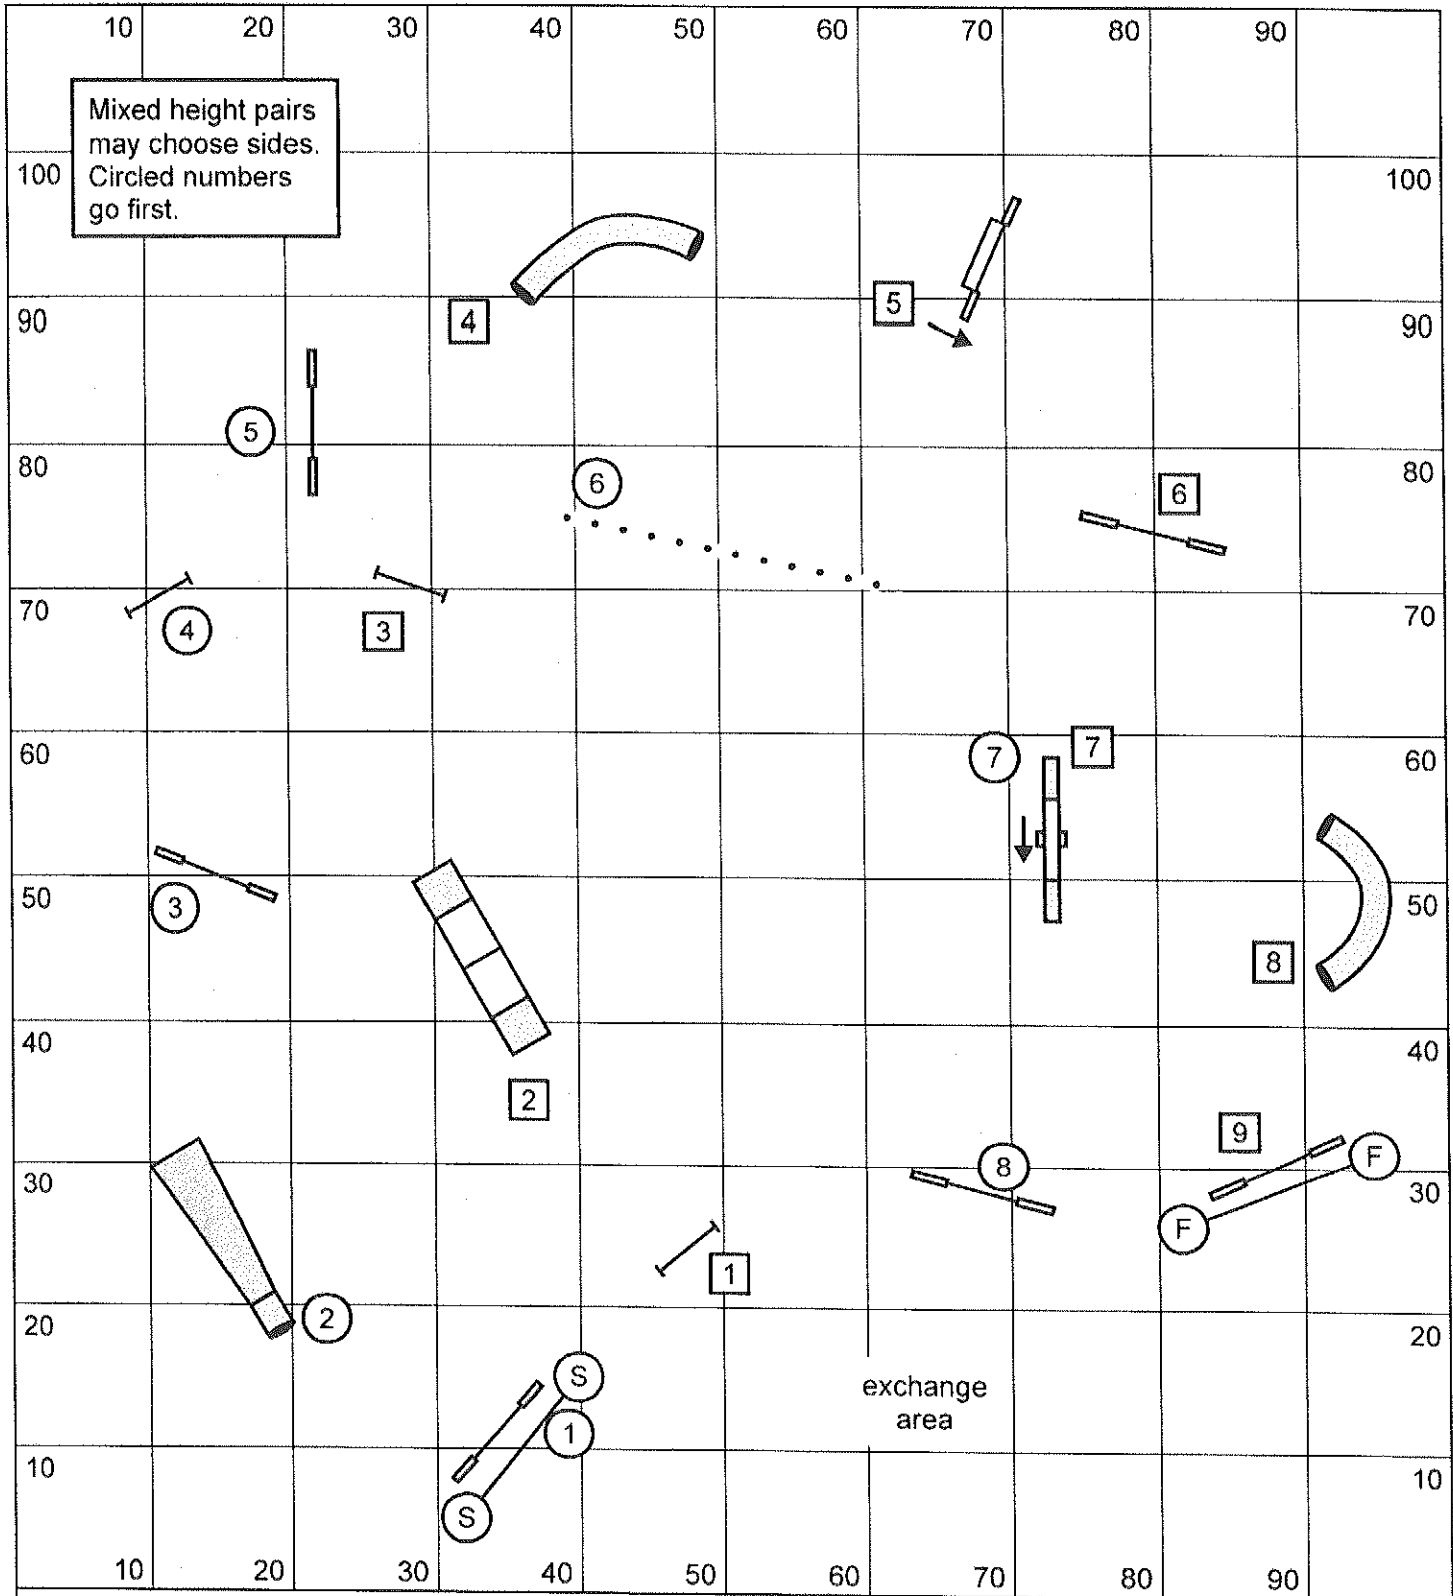

Starters/PI Standard
 Val Reiner 9/15/12
 TRACS, Woodland, CA

All obstacles and combos may be taken any way. In closing, #2 is bi-directional. All others as numbered. Finish jump (live at all times) for time.

22"/26": 52 sec.
 16": 54 sec.
 12": 56 sec.
 Perf add 2 sec.

Starters/PI Snooker
 Val Reiner 9/15/12
 TRACS, Woodland, CA

Starters/PI Jumpers
 Val Reiner 9/15/12
 TRACS, Woodland, CA

Starters/PI Pairs
 Val Reiner 9/15/12
 TRACS, Woodland, CA