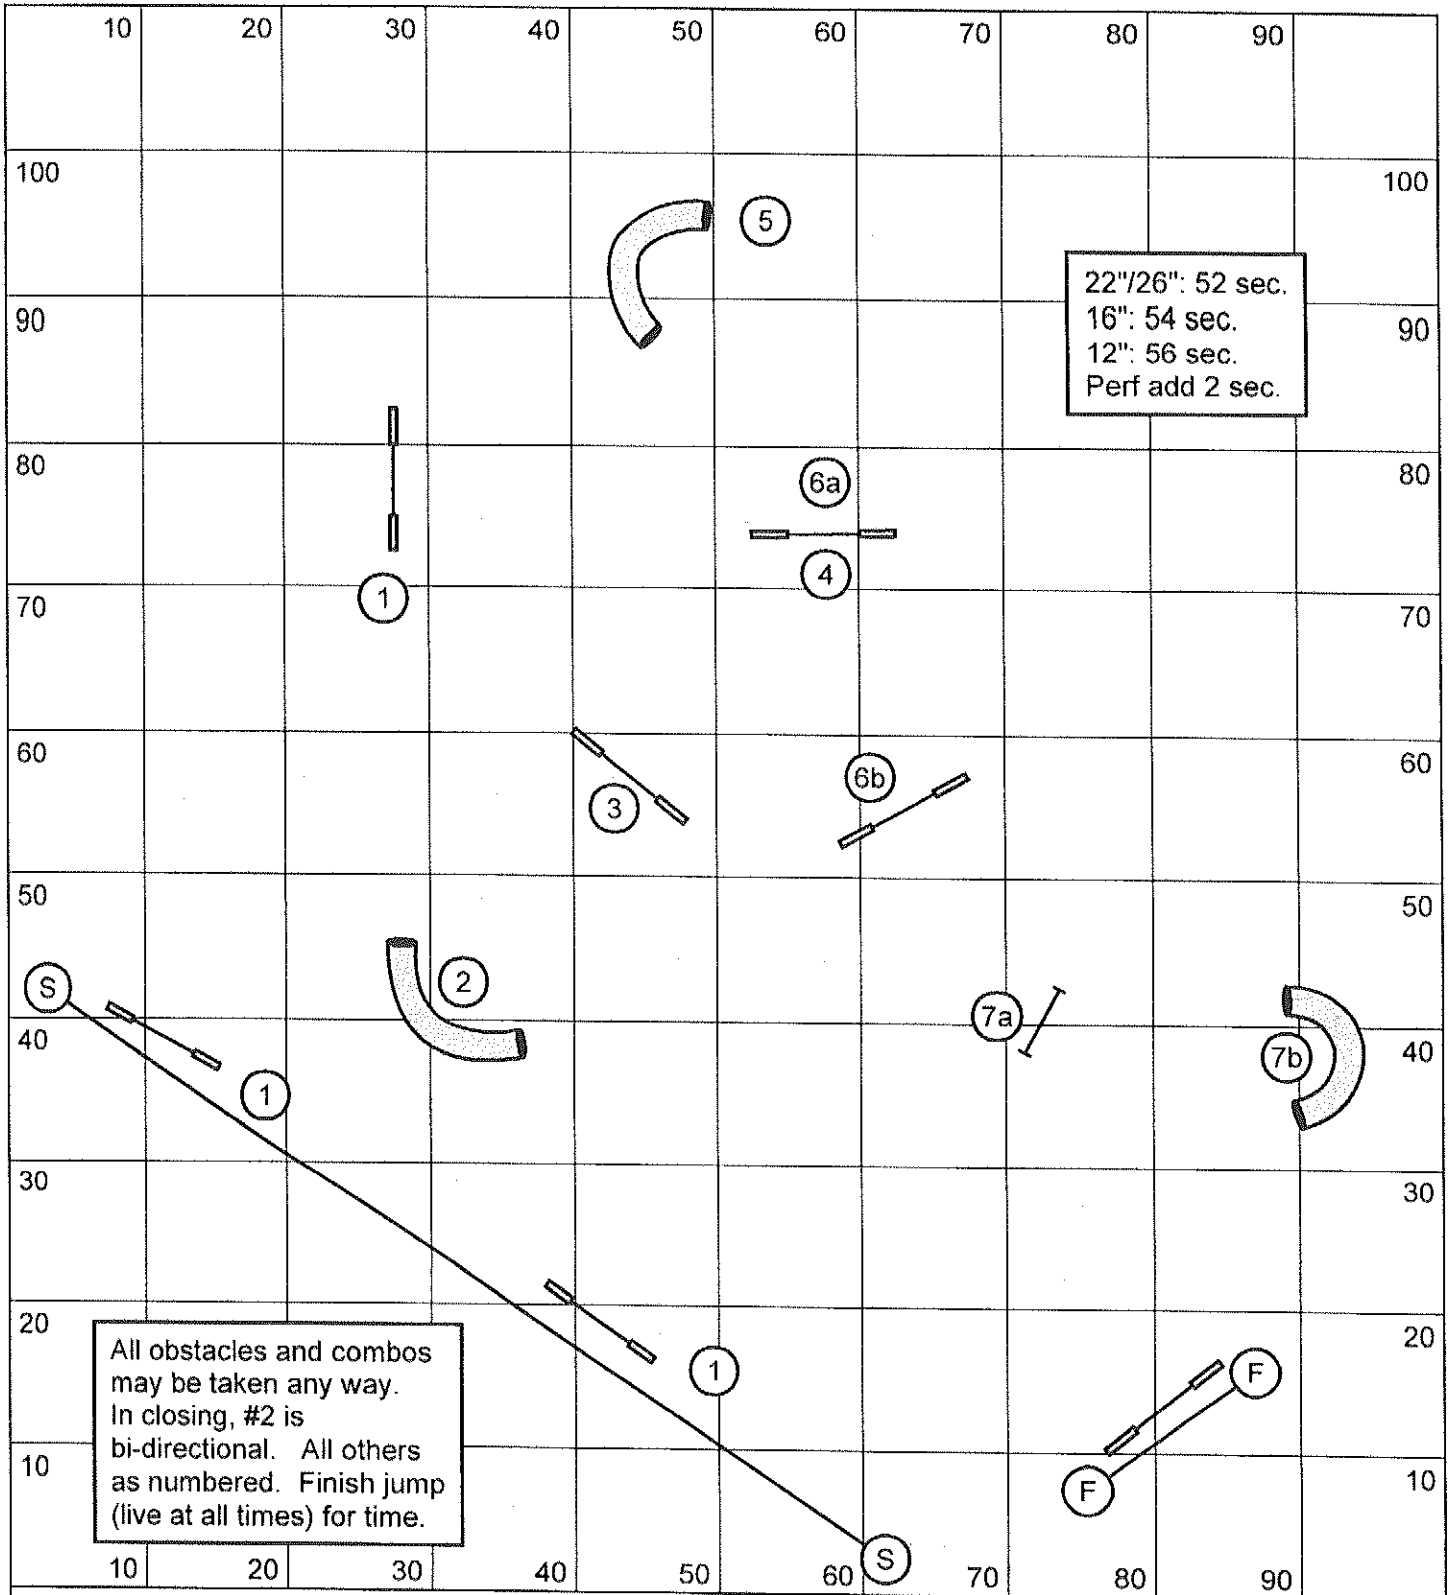

Starters/PI Standard
 Val Reiner 9/15/12
 TRACS, Woodland, CA

All obstacles and combos may be taken any way. In closing, #2 is bi-directional. All others as numbered. Finish jump (live at all times) for time.

22"/26": 52 sec.
 16": 54 sec.
 12": 56 sec.
 Perf add 2 sec.

Starters/PI Snooker
 Val Reiner 9/15/12
 TRACS, Woodland, CA

Starters/PI Jumpers
 Val Reiner 9/15/12
 TRACS, Woodland, CA

Starters/PI Pairs
 Val Reiner 9/15/12
 TRACS, Woodland, CA