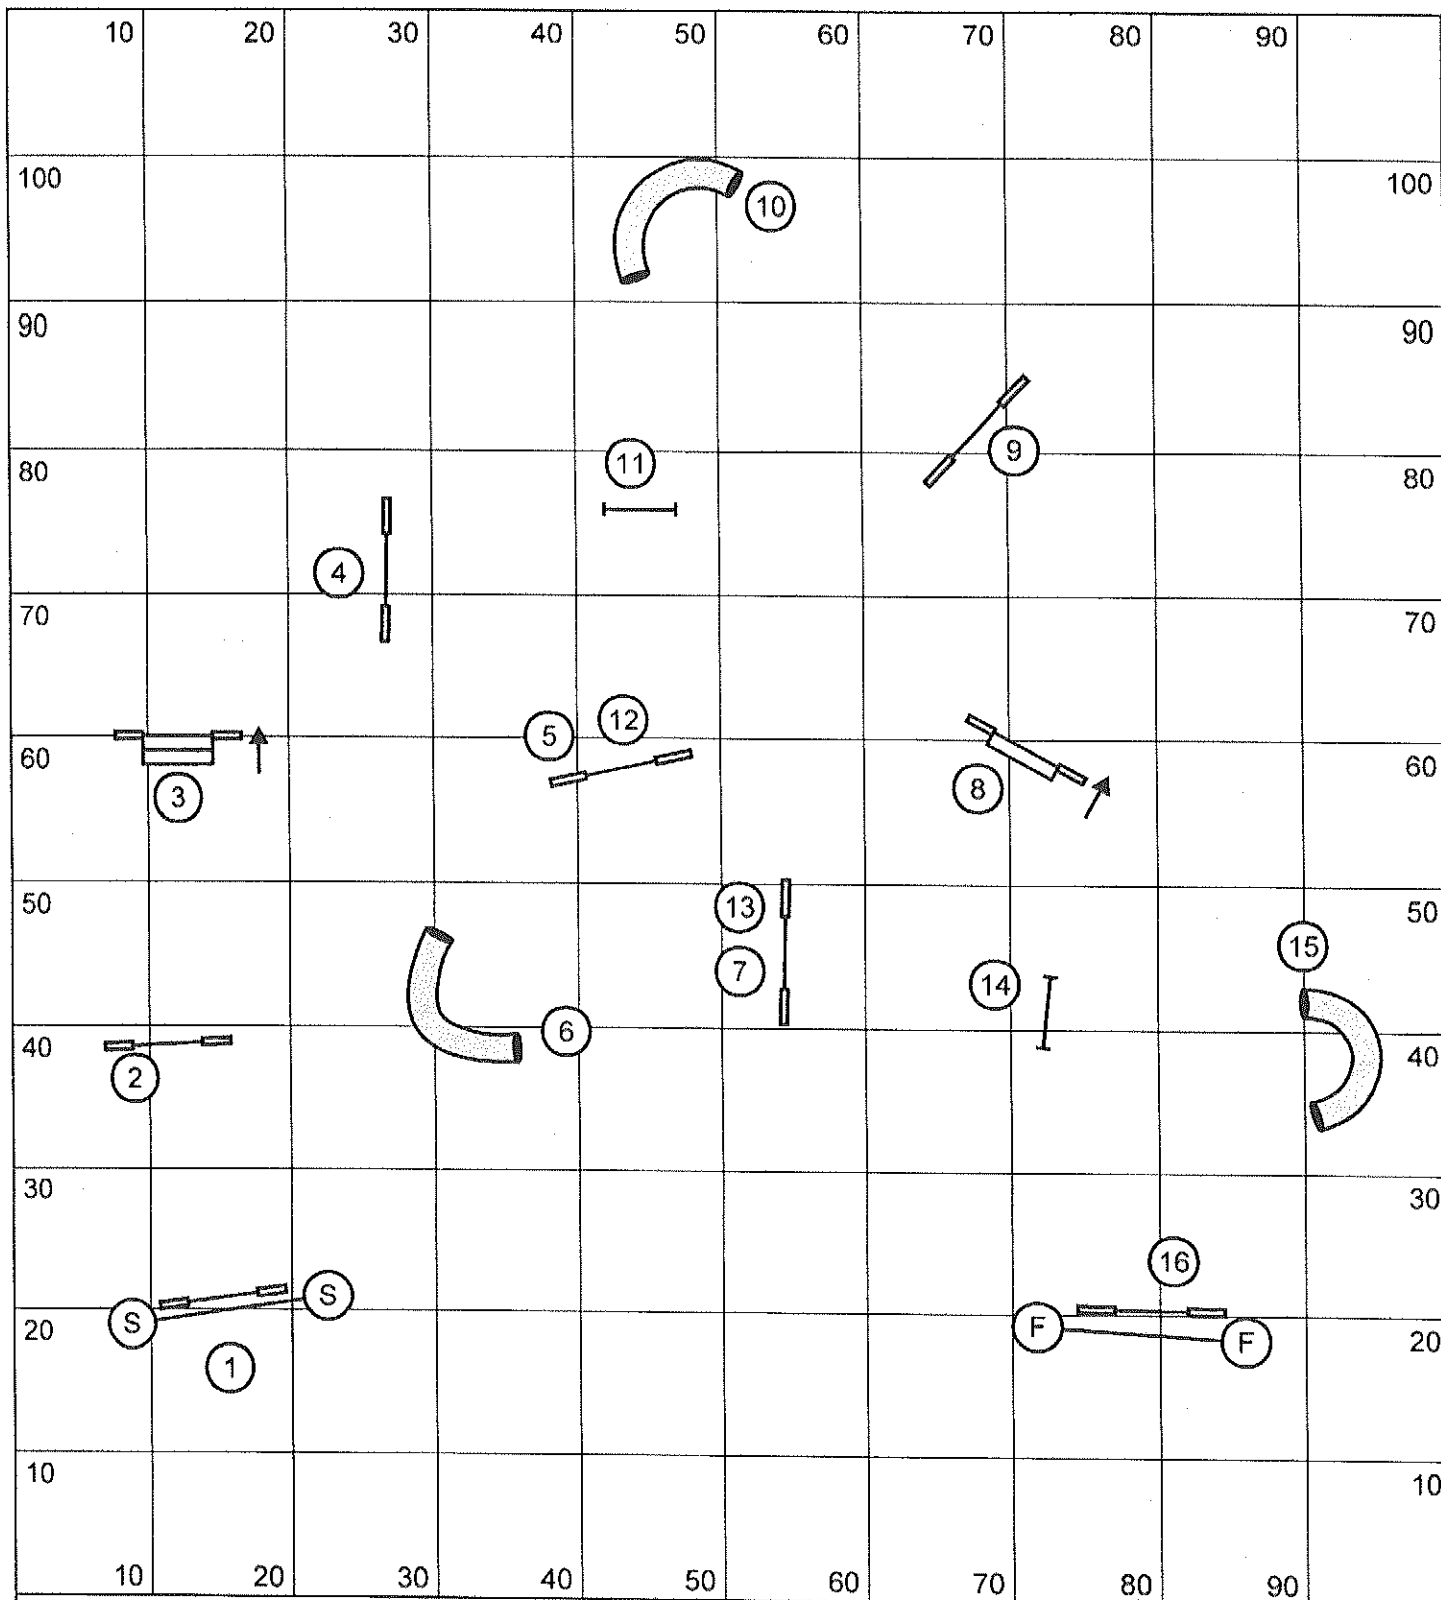

Starters/PI Standard
 Val Reiner 9/15/12
 TRACS, Woodland, CA

All obstacles and combos may be taken any way. In closing, #2 is bi-directional. All others as numbered. Finish jump (live at all times) for time.

22"/26": 52 sec.
 16": 54 sec.
 12": 56 sec.
 Perf add 2 sec.

Starters/PI Snooker
 Val Reiner 9/15/12
 TRACS, Woodland, CA

Starters/PI Jumpers
 Val Reiner 9/15/12
 TRACS, Woodland, CA

Starters/PI Pairs
 Val Reiner 9/15/12
 TRACS, Woodland, CA