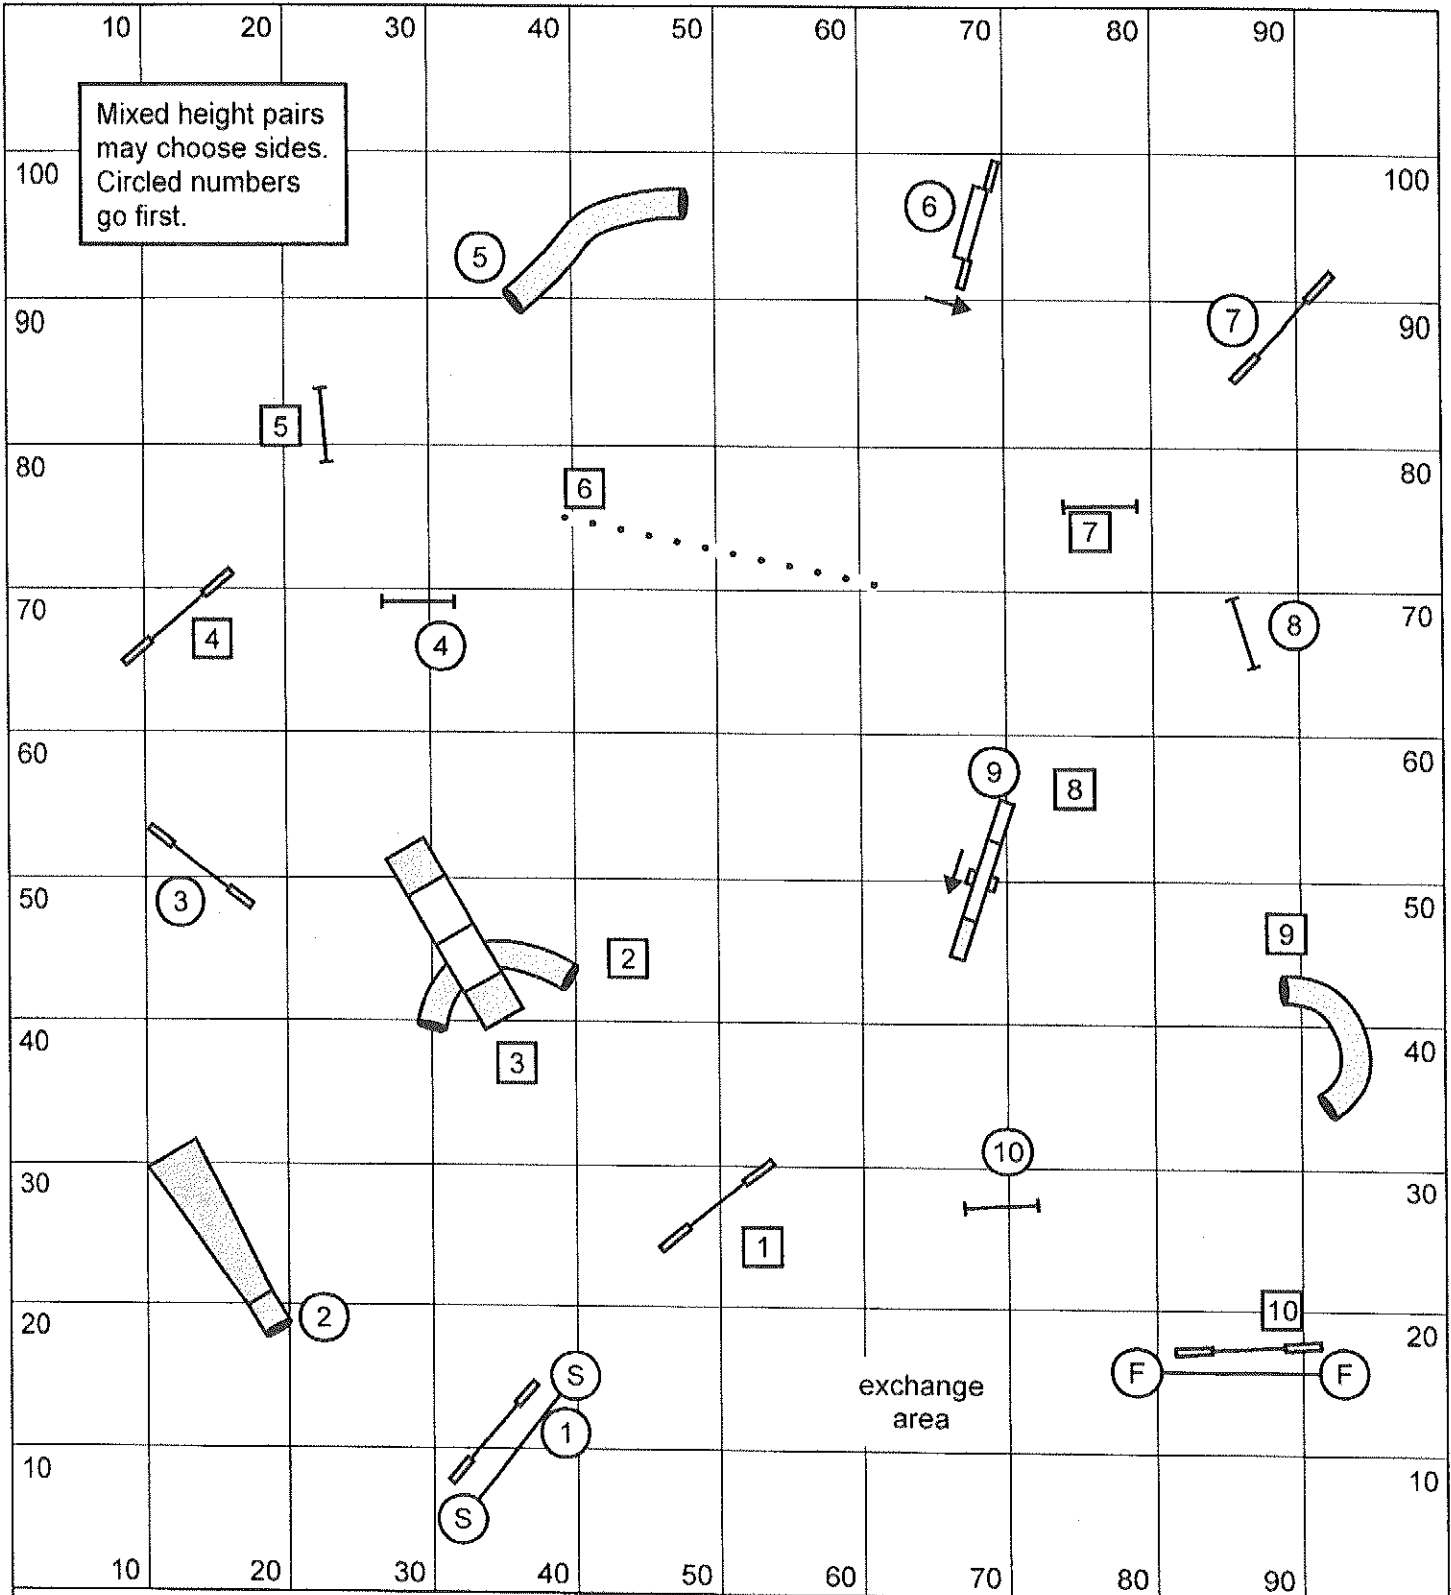

Advanced/PII Standard  
 Val Reiner 9/15/12  
 TRACS, Woodland, CA

22"/26": 53 sec.  
 16": 55 sec.  
 12": 58 sec.  
 Perf add 2 sec.

Must attempt all 4 reds.  
 All obstacles and combos  
 may be taken any way.  
 In closing, #2 and #3 are  
 bi-directional, but #3 is  
 determined by the side #2  
 is taken. All others as numbered.  
 Finish jump (live at all times) for time.

Advanced/PII Snooker  
 Val Reiner 9/15/12  
 TRACS, Woodland, CA

Advanced/PII Jumpers  
 Val Reiner 9/15/12  
 TRACS, Woodland, CA

Mixed height pairs  
may choose sides.  
Circled numbers  
go first.

Advanced/PII Pairs  
Val Reiner 9/15/12  
TRACS, Woodland, CA