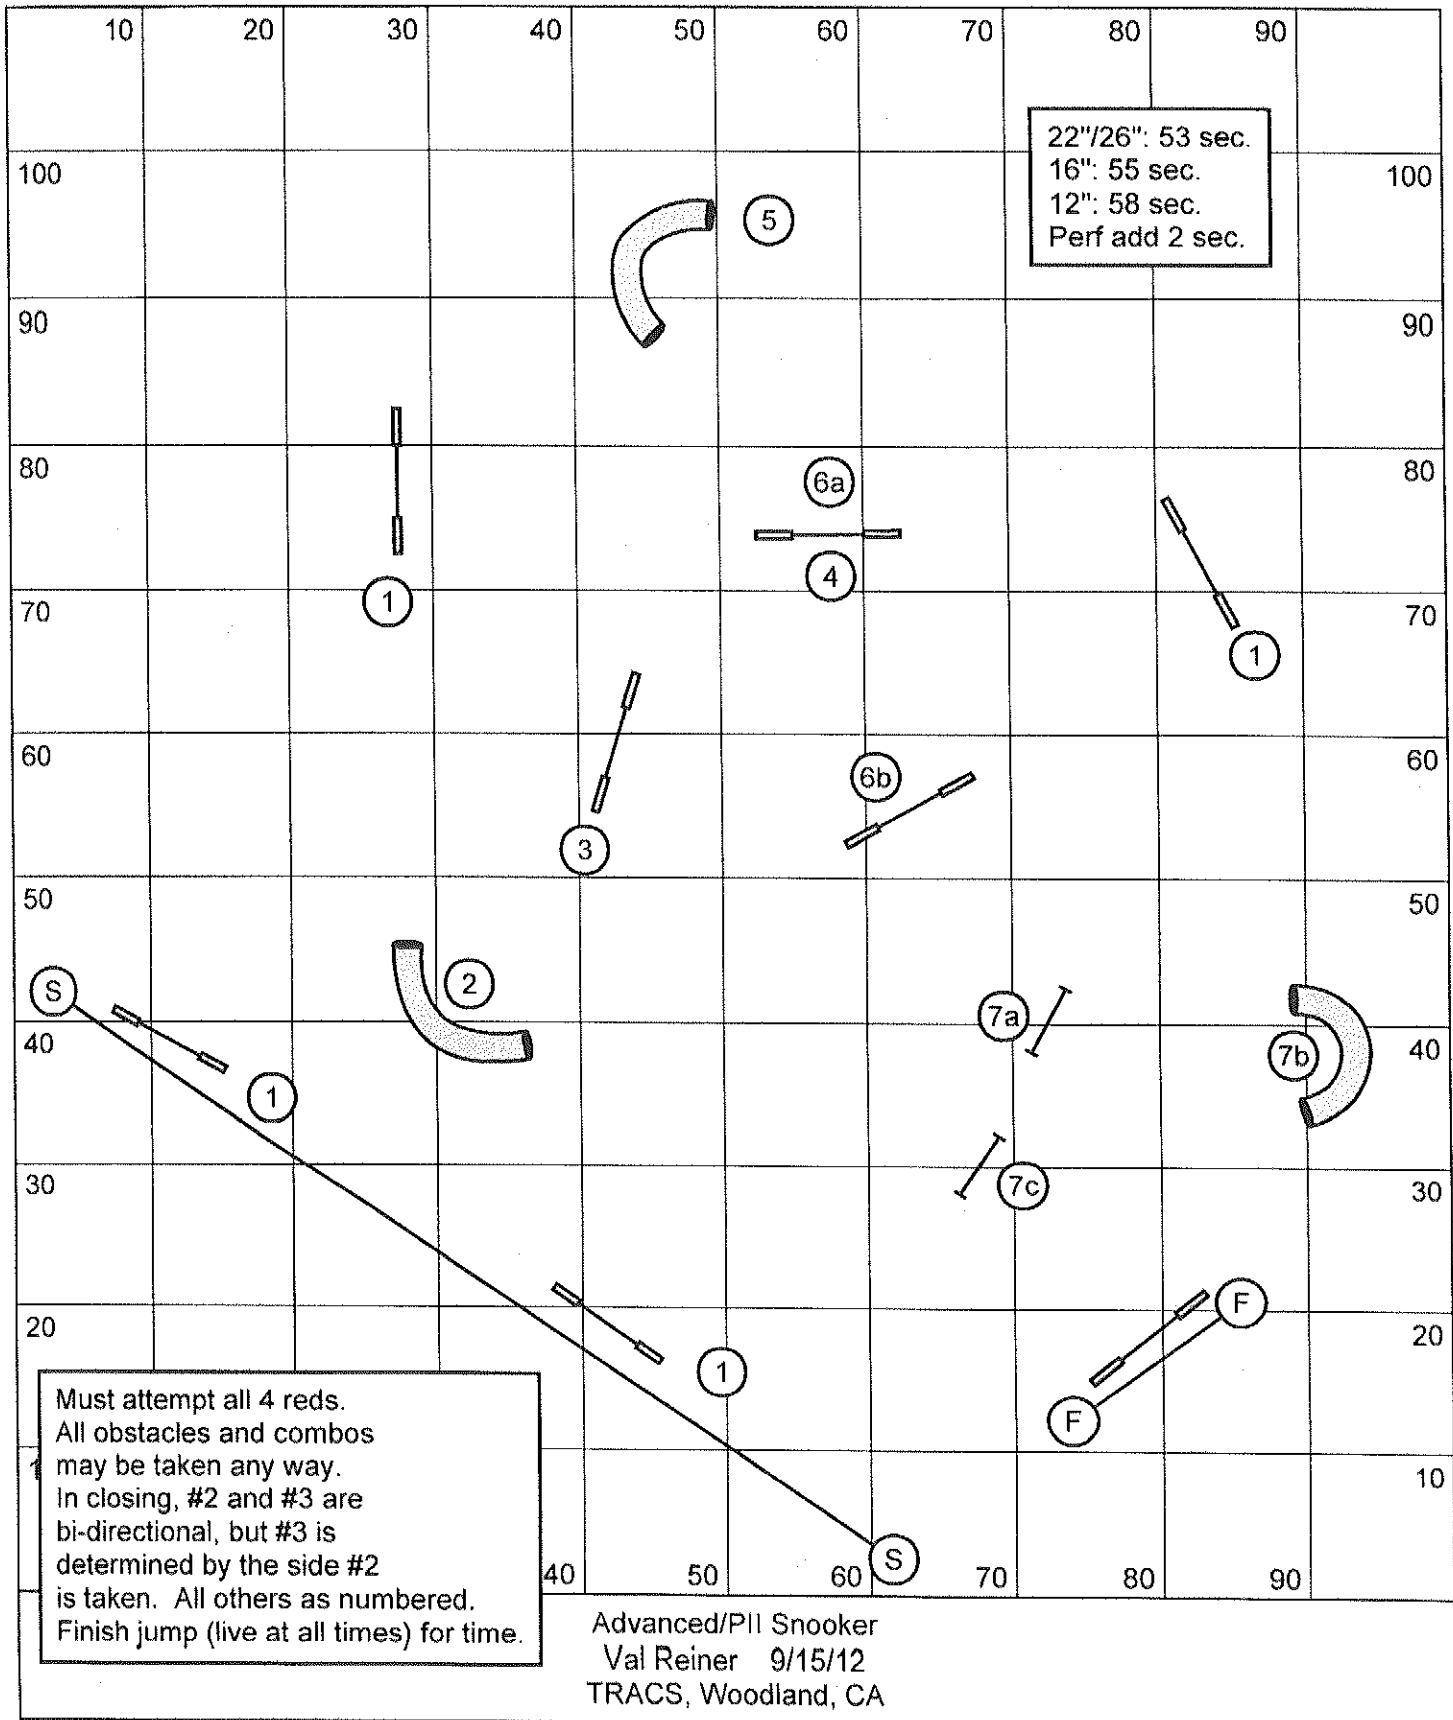

Advanced/PII Standard  
 Val Reiner 9/15/12  
 TRACS, Woodland, CA

22"/26": 53 sec.  
 16": 55 sec.  
 12": 58 sec.  
 Perf add 2 sec.

Must attempt all 4 reds.  
 All obstacles and combos  
 may be taken any way.  
 In closing, #2 and #3 are  
 bi-directional, but #3 is  
 determined by the side #2  
 is taken. All others as numbered.  
 Finish jump (live at all times) for time.

Advanced/PII Snooker  
 Val Reiner 9/15/12  
 TRACS, Woodland, CA

Advanced/PII Jumpers  
 Val Reiner 9/15/12  
 TRACS, Woodland, CA

Mixed height pairs  
may choose sides.  
Circled numbers  
go first.

Advanced/PII Pairs  
Val Reiner 9/15/12  
TRACS, Woodland, CA