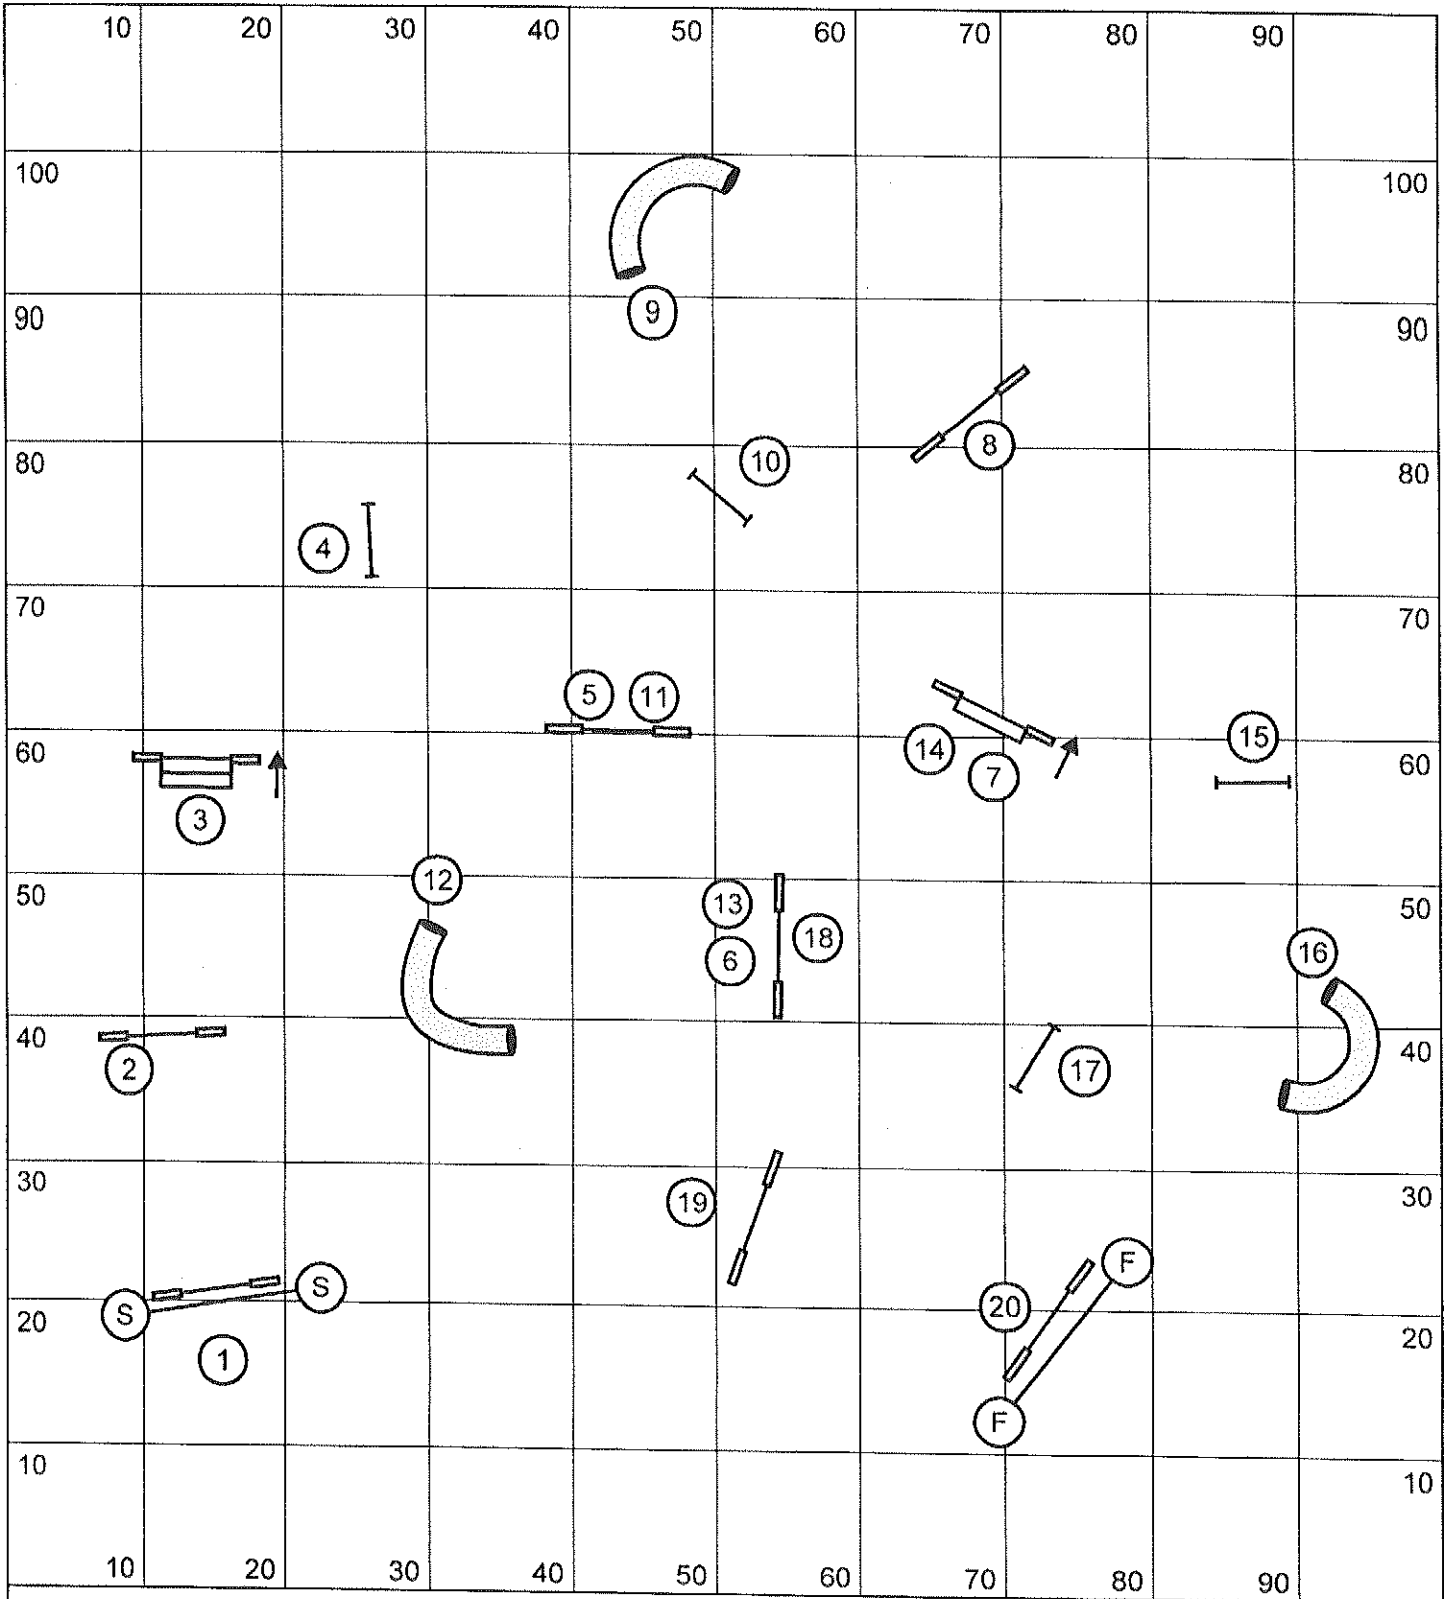

Advanced/PII Standard  
 Val Reiner 9/15/12  
 TRACS, Woodland, CA

22"/26": 53 sec.  
 16": 55 sec.  
 12": 58 sec.  
 Perf add 2 sec.

Must attempt all 4 reds.  
 All obstacles and combos  
 may be taken any way.  
 In closing, #2 and #3 are  
 bi-directional, but #3 is  
 determined by the side #2  
 is taken. All others as numbered.  
 Finish jump (live at all times) for time.

Advanced/PII Snooker  
 Val Reiner 9/15/12  
 TRACS, Woodland, CA

Advanced/PII Jumpers  
 Val Reiner 9/15/12  
 TRACS, Woodland, CA

Mixed height pairs  
may choose sides.  
Circled numbers  
go first.

Advanced/PII Pairs  
Val Reiner 9/15/12  
TRACS, Woodland, CA