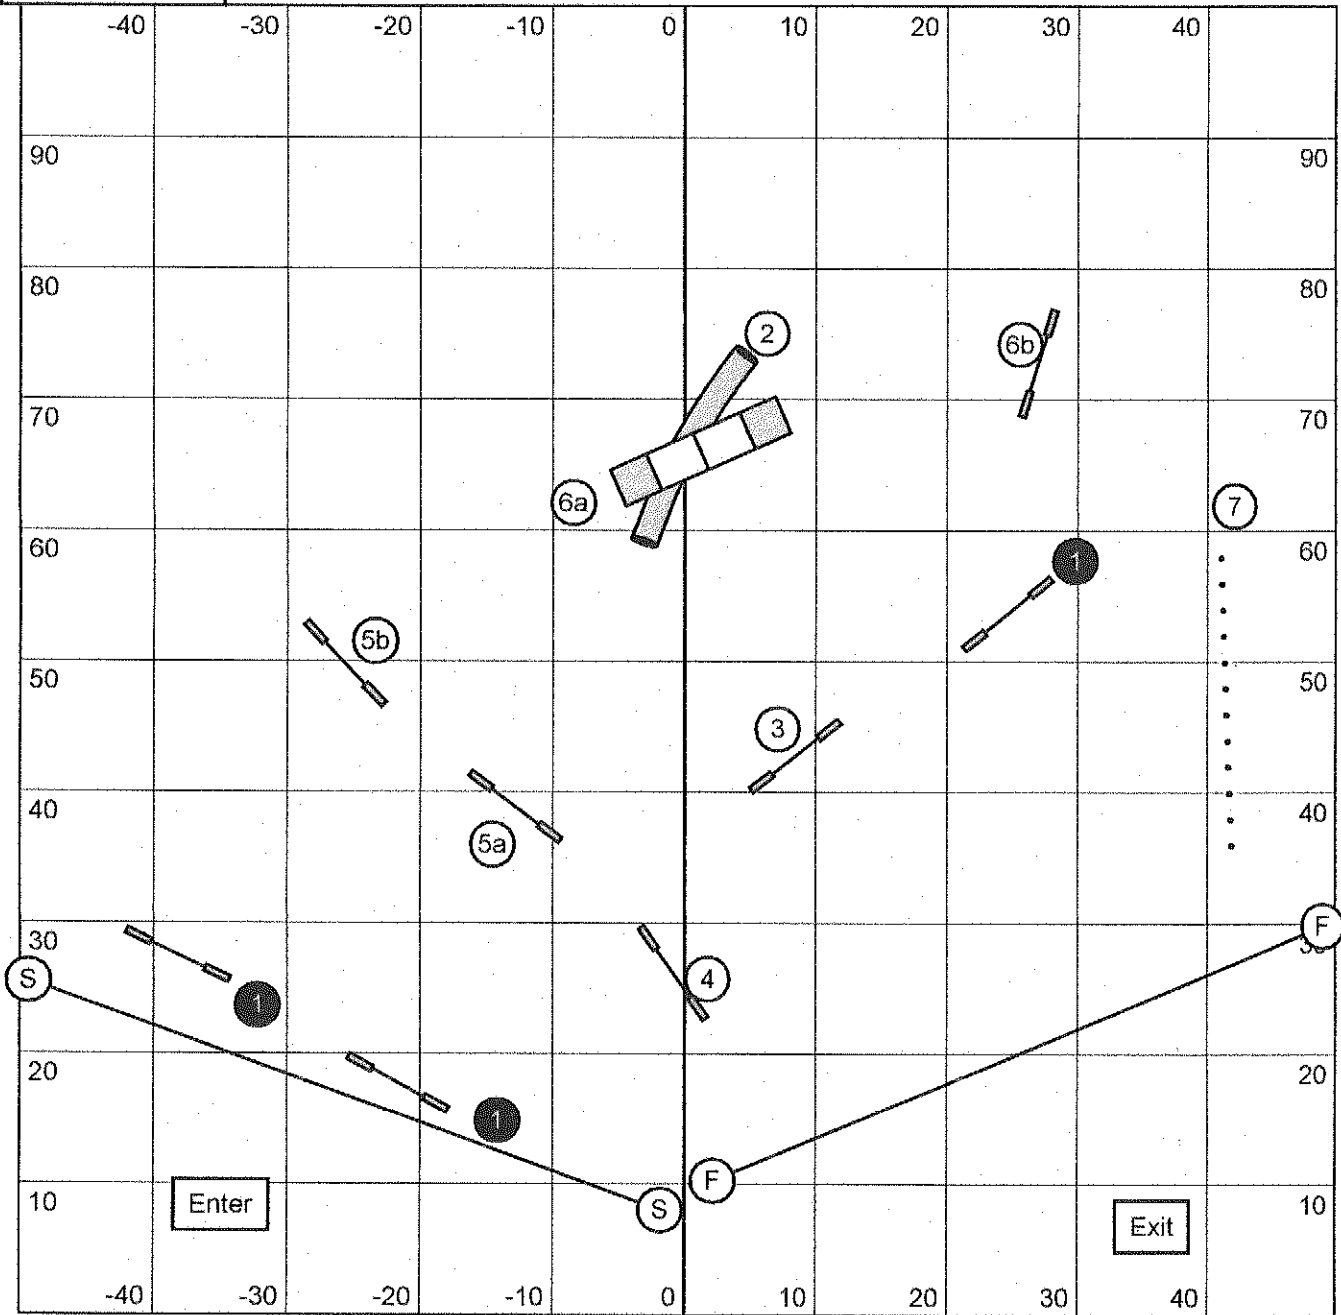

TRACS
 Sunday 9/18/11
 Adv/PII Snooker
 Susan Mottice

Everything bi-directional in opening, as indicated in closing
 In opening, weaves must be completed in the direction first attempted
 Open dogs - 53 sec, 16"-54, 12"-55, plus 1 second for performance

TRACS
Sunday 9/18/11
Adv/PII Jumpers
Susan Mottice

Next dog in at #10 tunnel