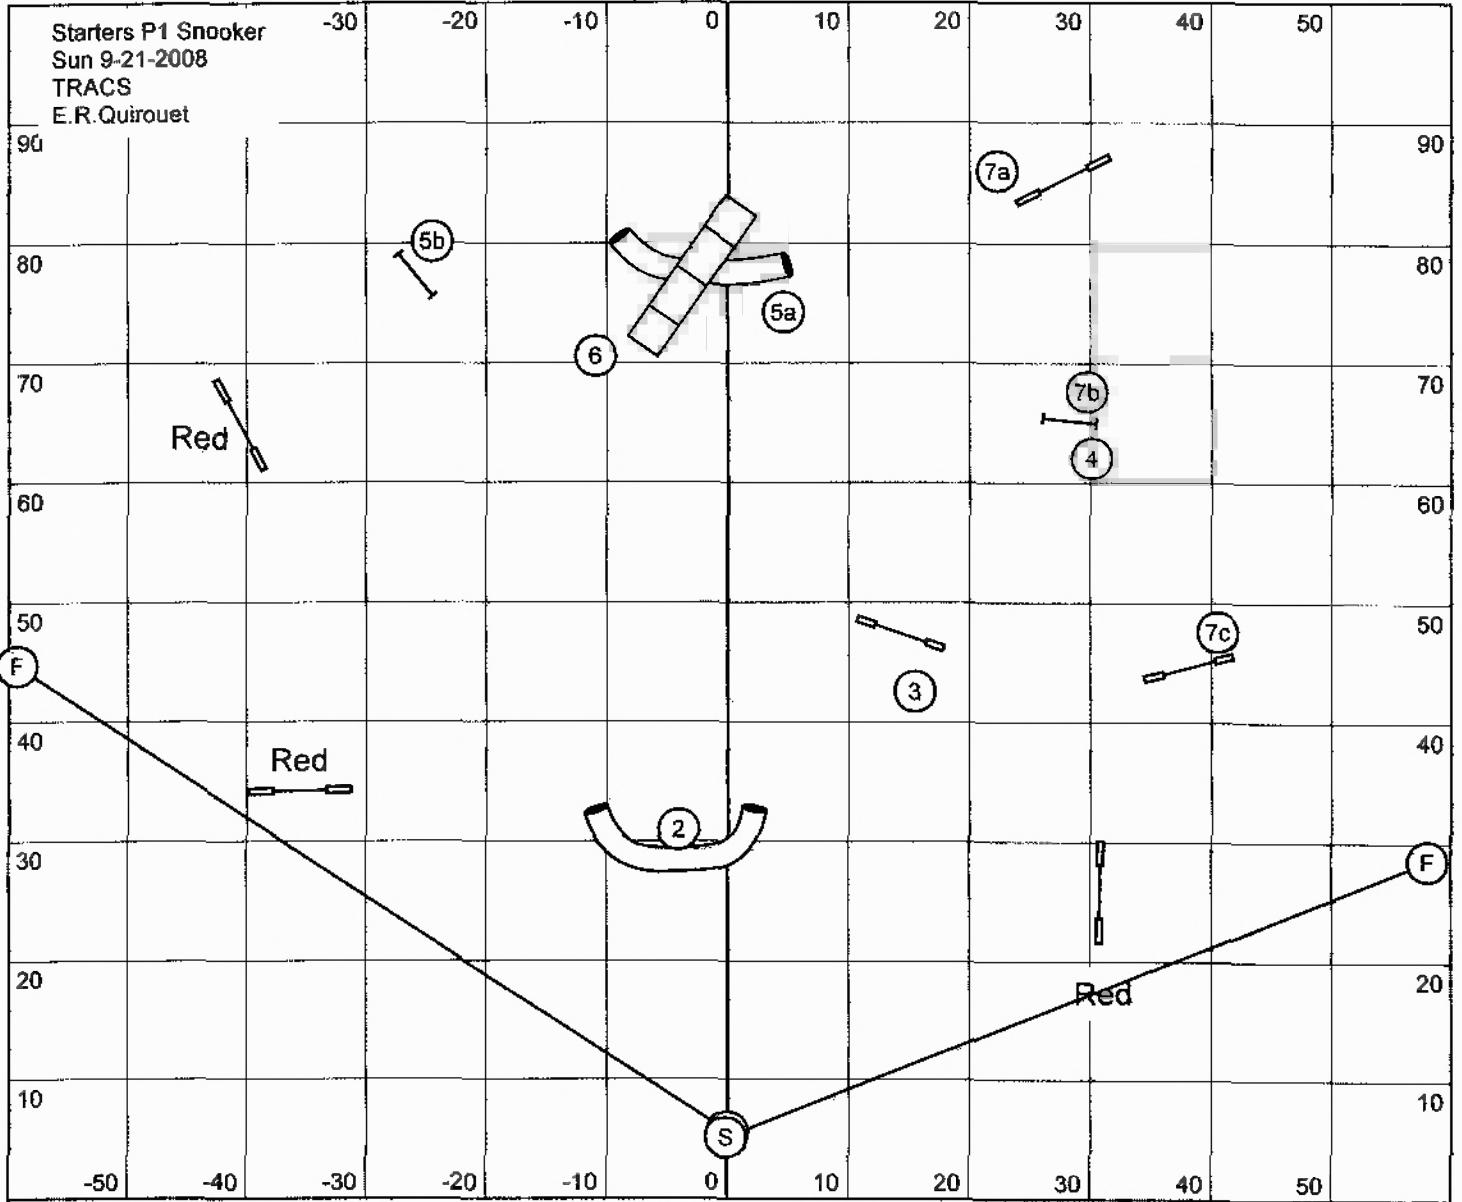

Starters-P1 Standard
Sat.9-20-2008
TRACS
E.R.Quirouet

Starters-P1 Gamblers
 Sat 9-20-2008
 TRACS
 E.R. Quirouet

1-3-5-7 Point system dogwalk= 7points
 30 sec opening Joker = 20 points
 Joker times- Open dogs=12sec 16"=13sec 12"=14sec
 No extra time for performance

Starters-P1 Pairs
Sat 9-20-2008
TRACS
E.R. Quirouet

Everything is bi-directional in the opening
 All must be taken in order in close
 Open dogs=54sec. 16"=55sec. 12"=57sec. Perf -add 1 sec.