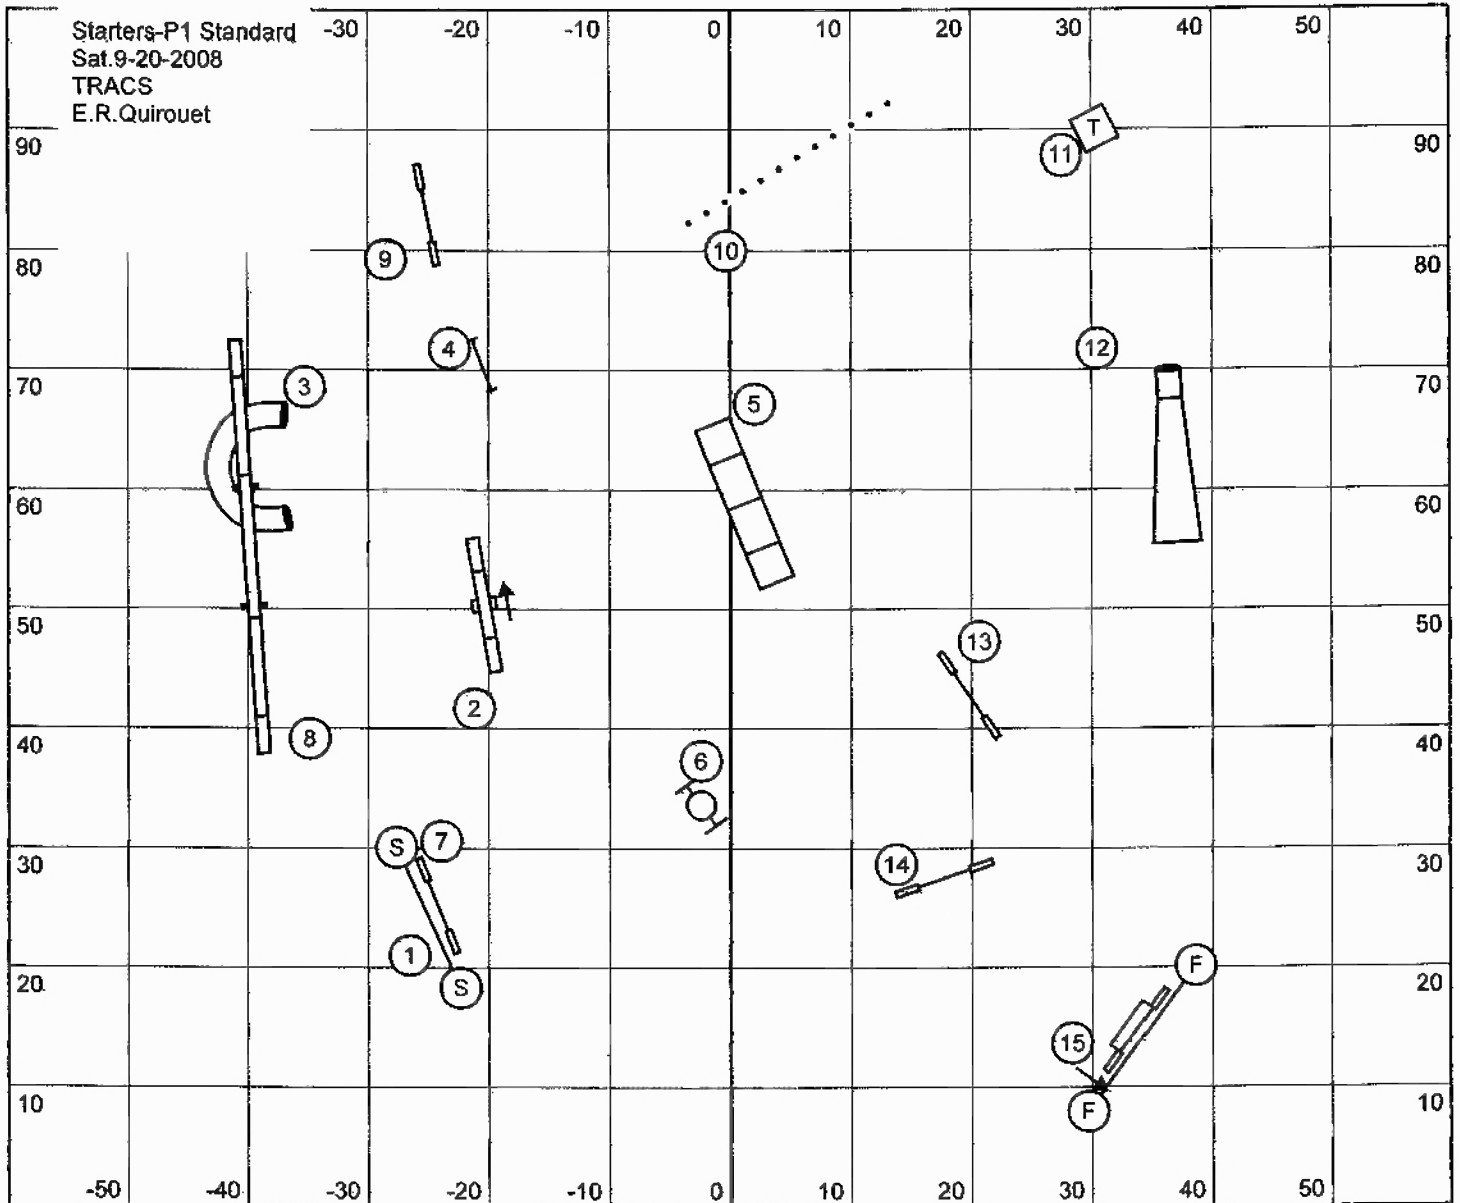

Starters-P1 Standard
Sat.9-20-2008
TRACS
E.R.Quirouet

Starters-P1 Gamblers
 Sat 9-20-2008
 TRACS
 E.R. Quirouet

1-3-5-7 Point system dogwalk= 7points
 30 sec opening Joker = 20 points
 Joker times- Open dogs=12sec 16"=13sec 12"=14sec
 No extra time for performance

Starters-P1 Pairs
Sat 9-20-2008
TRACS
E.R. Quirouet

Everything is bi-directional in the opening
 All must be taken in order in close
 Open dogs=54sec. 16"=55sec. 12"=57sec. Perf -add 1 sec.