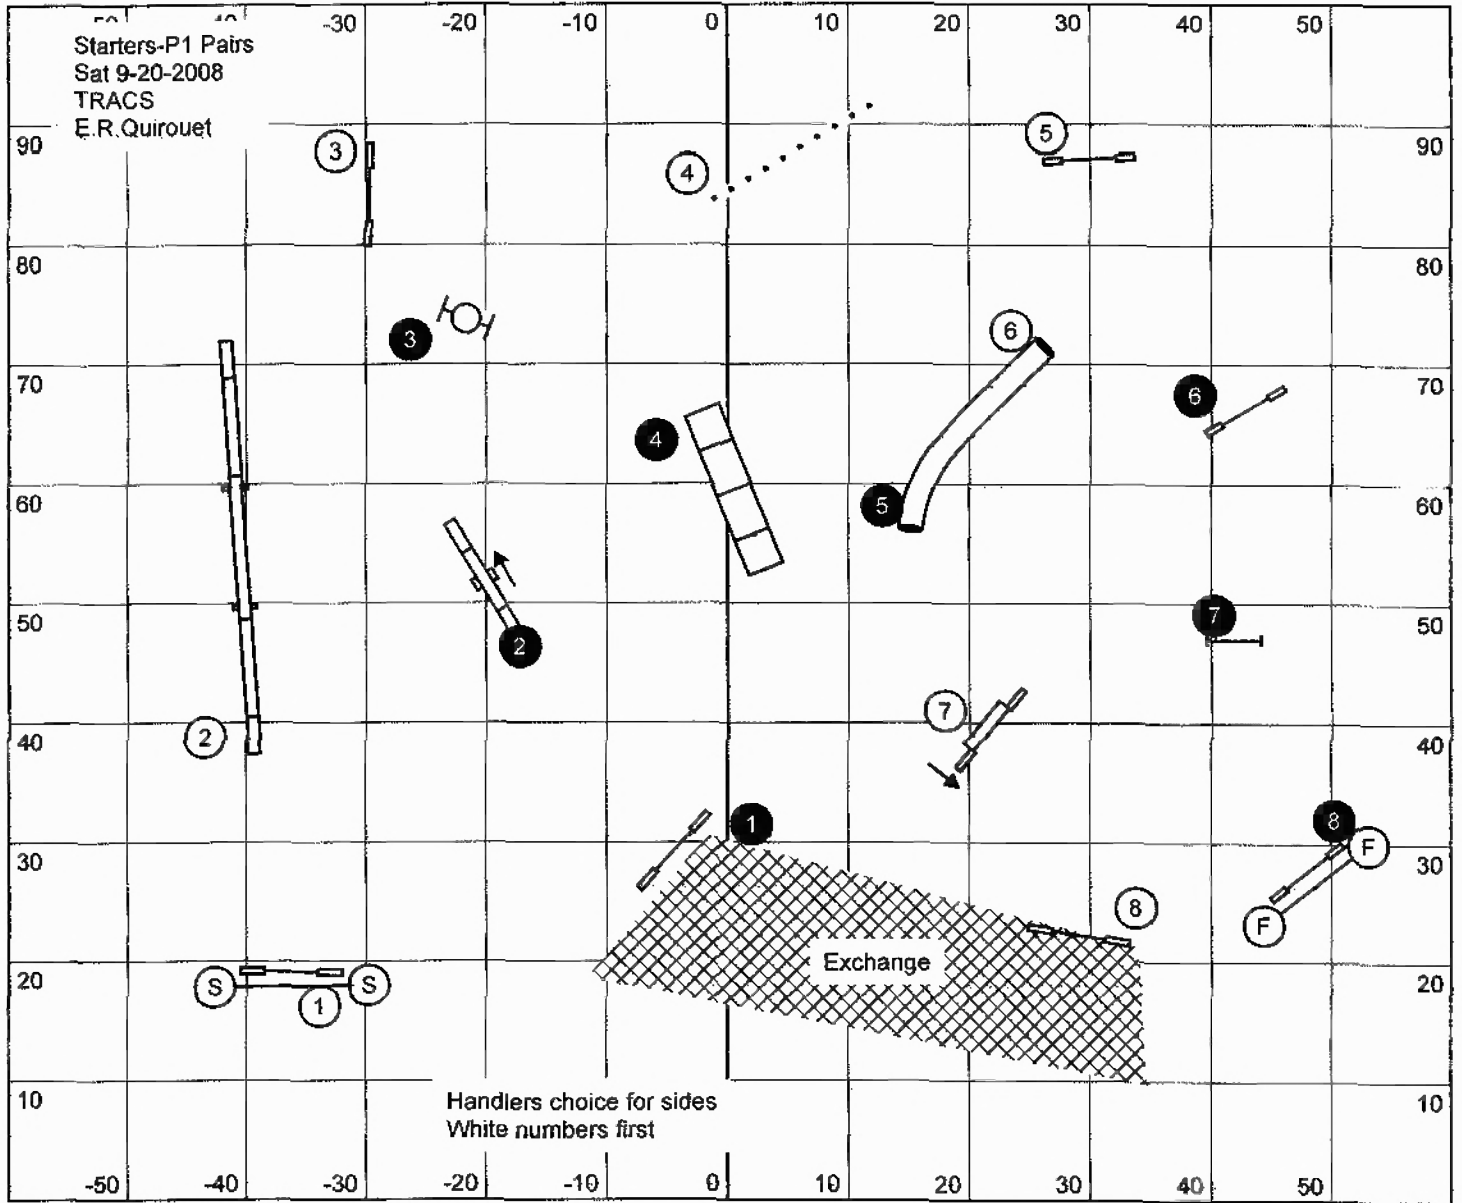

Starters-P1 Standard
Sat.9-20-2008
TRACS
E.R.Quirouet

Starters-P1 Gamblers
 Sat 9-20-2008
 TRACS
 E.R. Quirouet

1-3-5-7 Point system dogwalk= 7points
 30 sec opening Joker = 20 points
 Joker times- Open dogs=12sec 16"=13sec 12"=14sec
 No extra time for performance

Starters-P1 Pairs
Sat 9-20-2008
TRACS
E.R. Quirouet

Everything is bi-directional in the opening
 All must be taken in order in close
 Open dogs=54sec. 16"=55sec. 12"=57sec. Perf -add 1 sec.