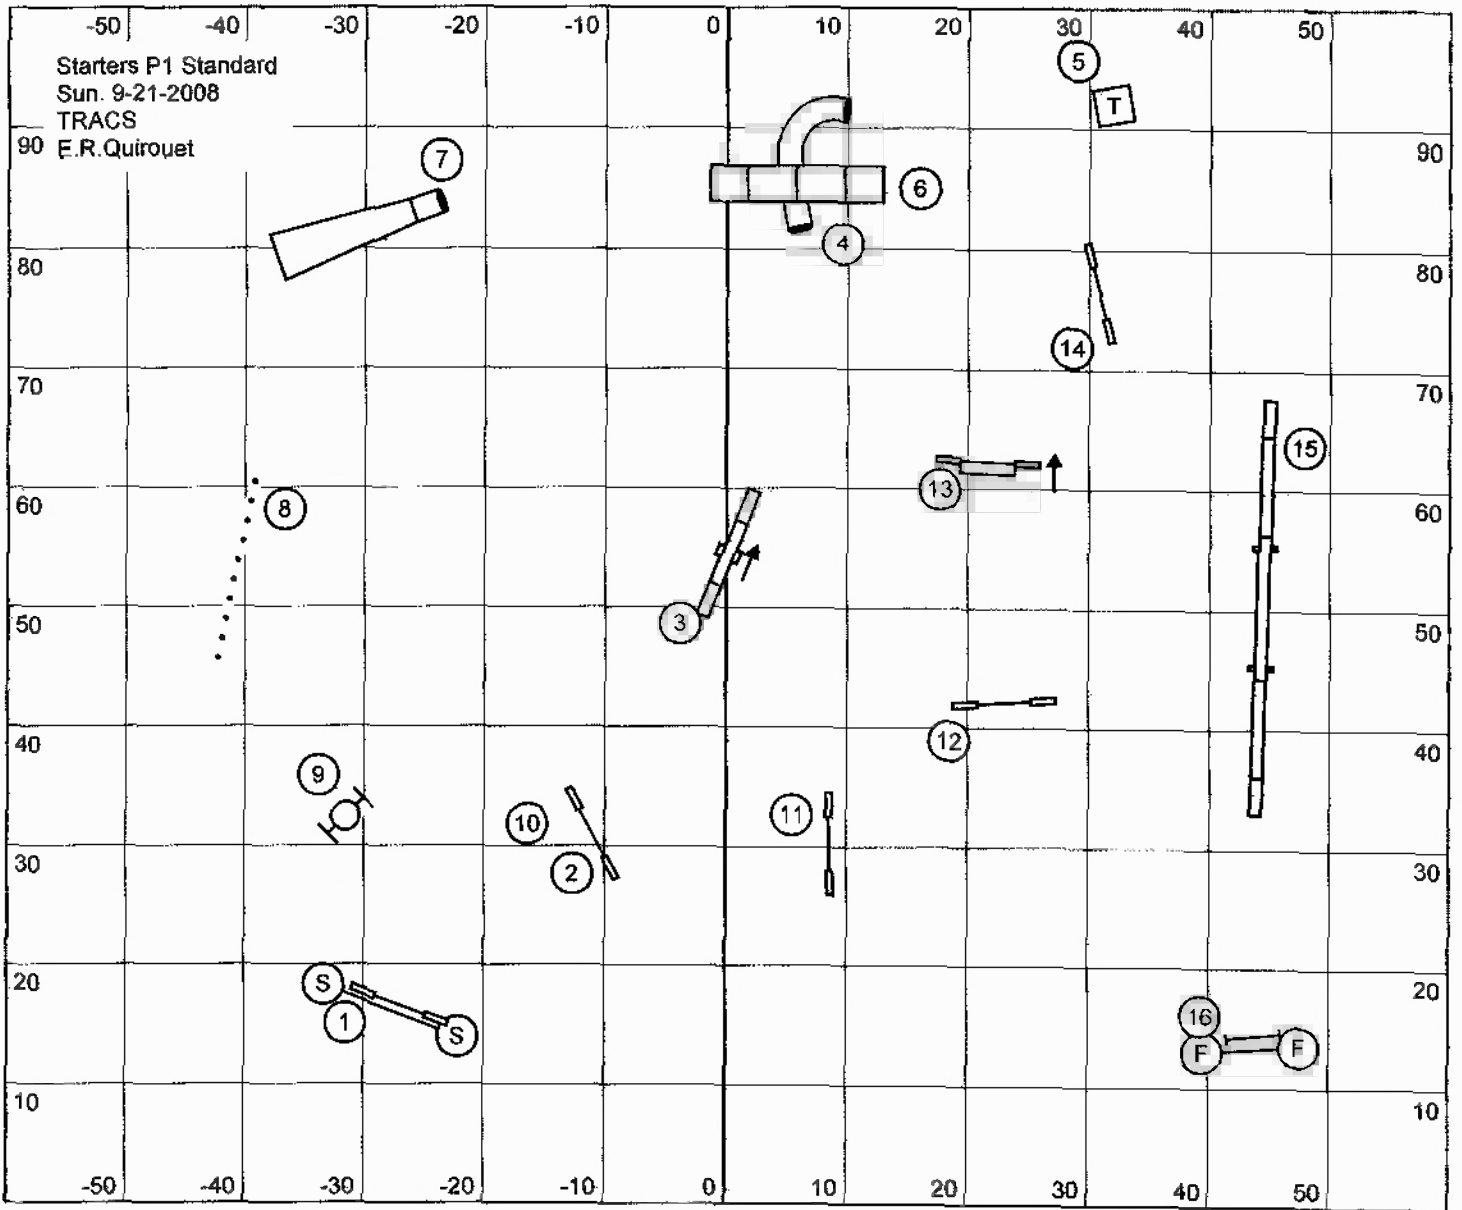

Starters-P1 Standard
Sat.9-20-2008
TRACS
E.R.Quirouet

Starters-P1 Gamblers
 Sat 9-20-2008
 TRACS
 E.R. Quirouet

1-3-5-7 Point system dogwalk= 7points
 30 sec opening Joker = 20 points
 Joker times- Open dogs=12sec 16"=13sec 12"=14sec
 No extra time for performance

Starters-P1 Pairs
Sat 9-20-2008
TRACS
E.R. Quirouet

Everything is bi-directional in the opening
 All must be taken in order in close
 Open dogs=54sec. 16"=55sec. 12"=57sec. Perf -add 1 sec.