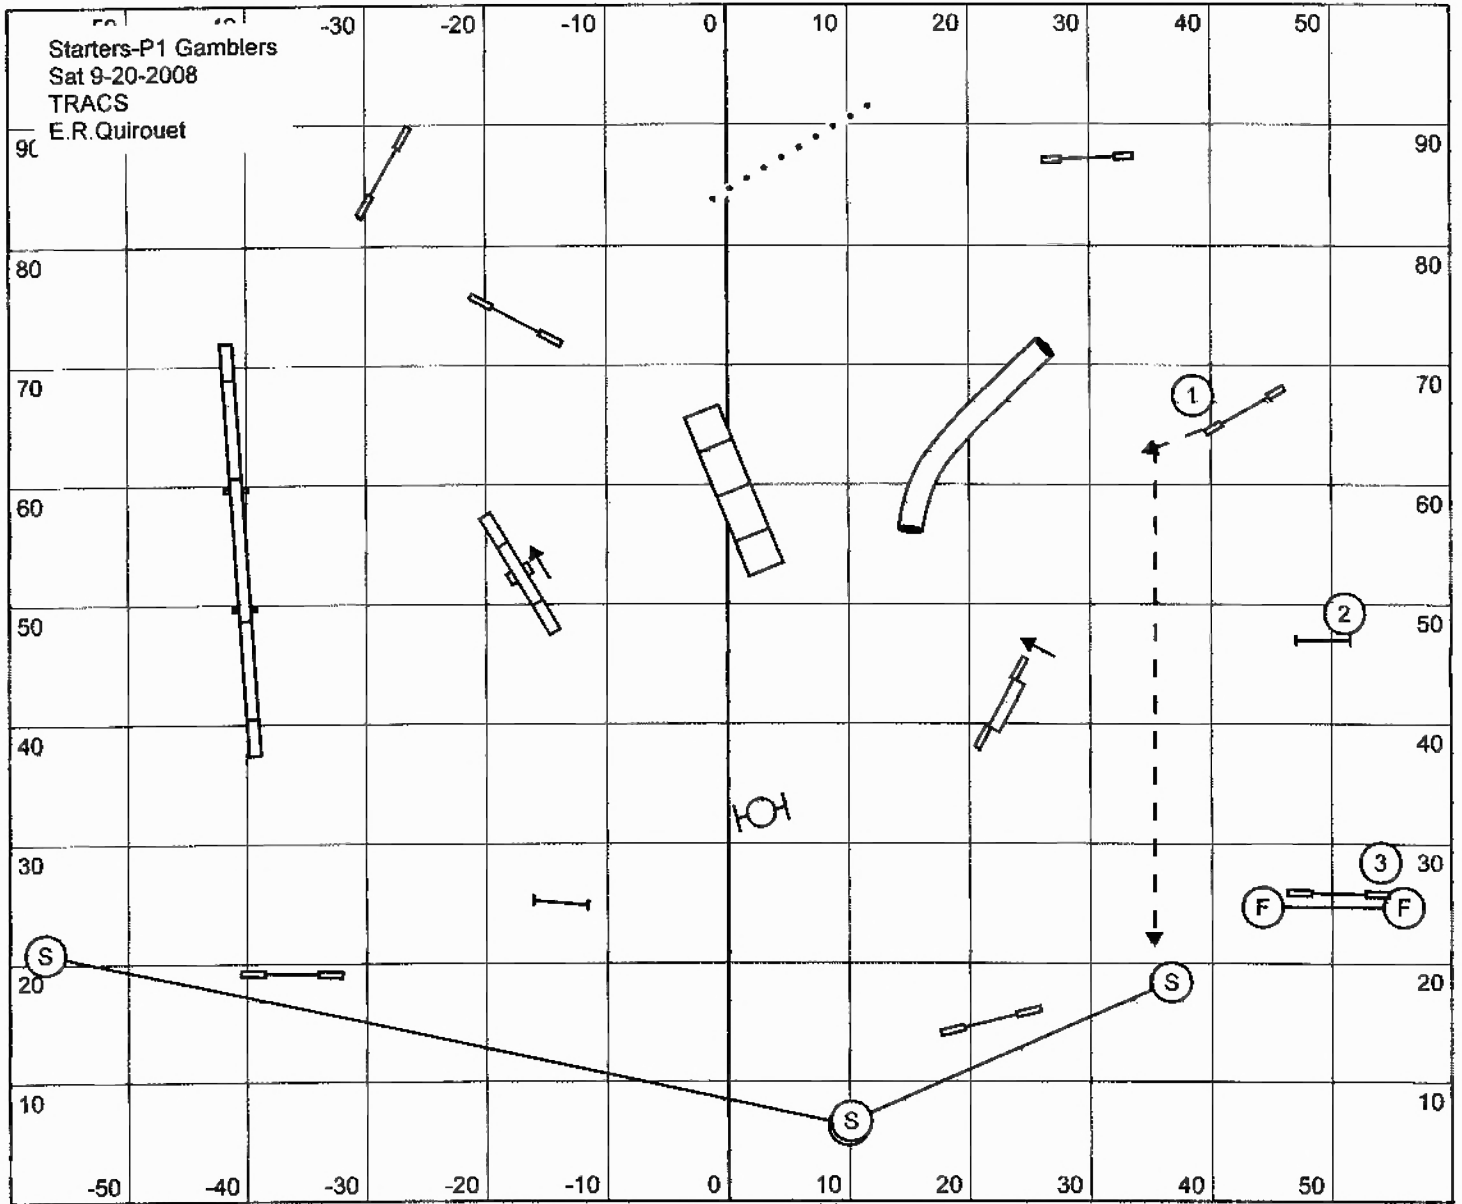

Starters-P1 Standard
Sat.9-20-2008
TRACS
E.R.Quirouet

Starters-P1 Gamblers
 Sat 9-20-2008
 TRACS
 E.R. Quirouet

1-3-5-7 Point system dogwalk= 7points
 30 sec opening Joker = 20 points
 Joker times- Open dogs=12sec 16"=13sec 12"=14sec
 No extra time for performance

Starters-P1 Pairs
Sat 9-20-2008
TRACS
E.R. Quirouet

Everything is bi-directional in the opening
 All must be taken in order in close
 Open dogs=54sec. 16"=55sec. 12"=57sec. Perf -add 1 sec.