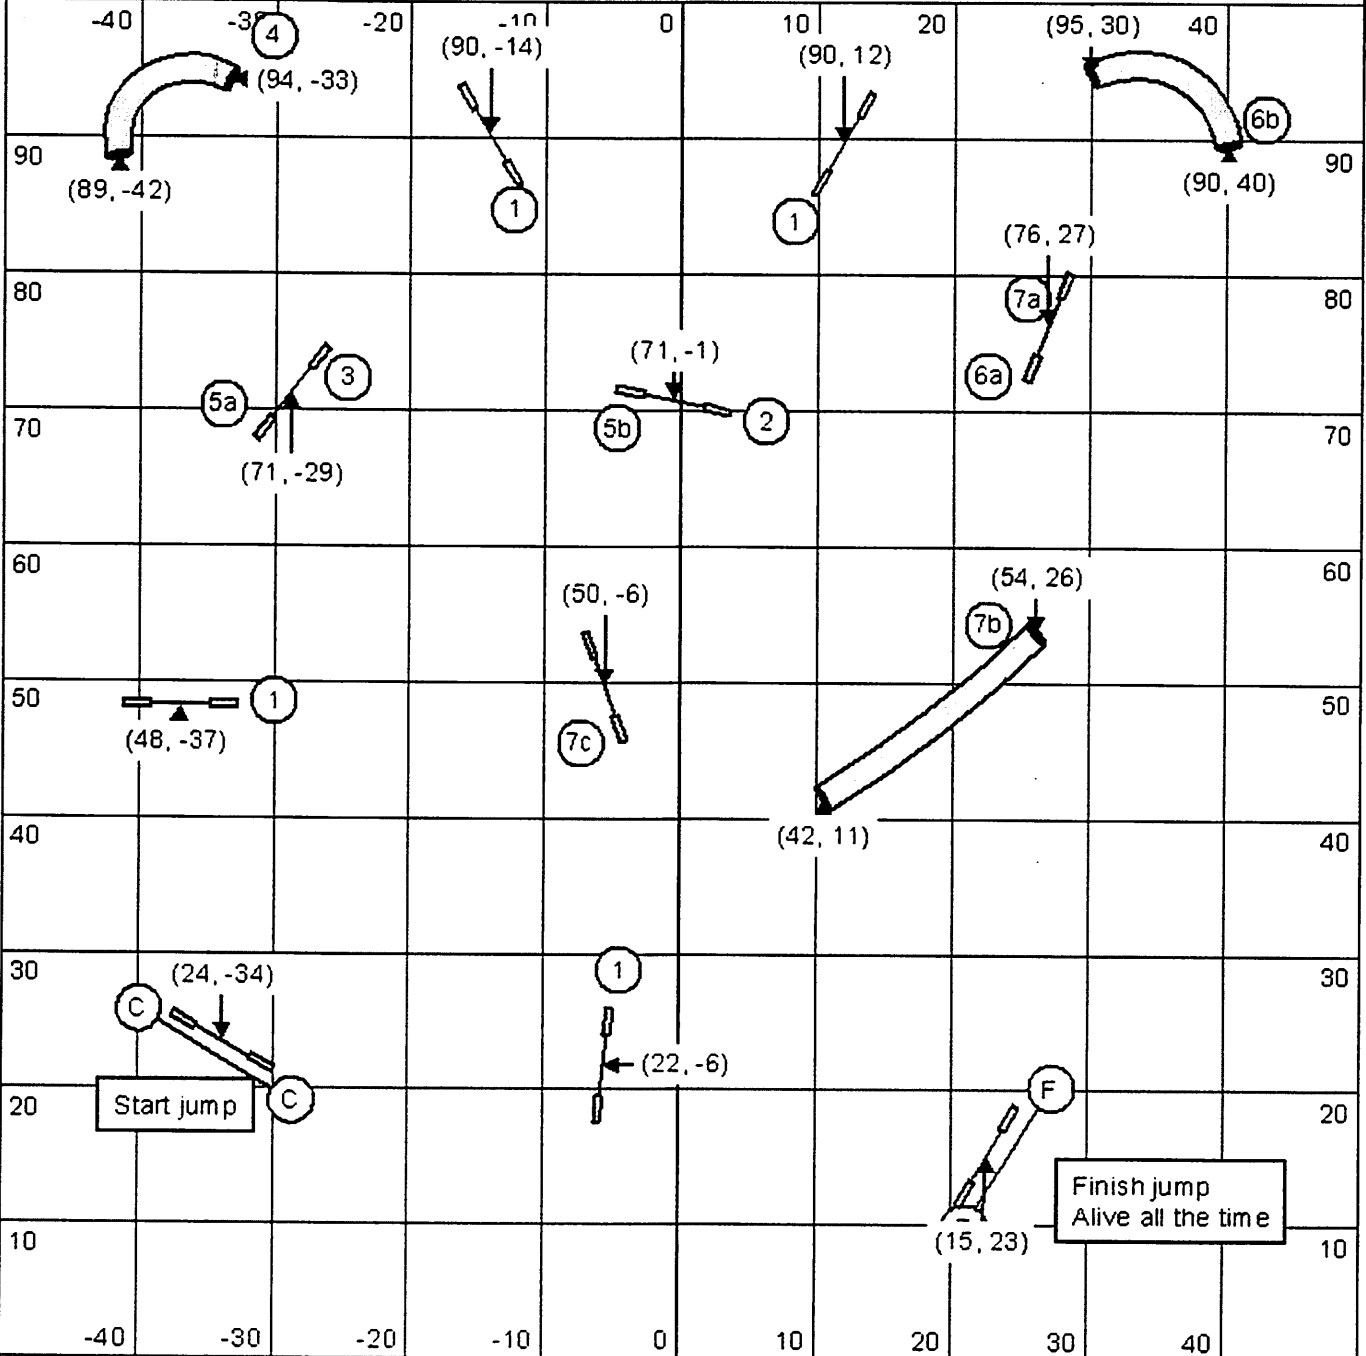

# Masters Snooker / PIII / Vet

3 or 4 reds

Opening: All obstacles are bi-directional.  
 #2 is bidirectional at closing  
 Closing as numbered.

Course Times  
 10" = 54 s  
 14-16" = 52 s  
 20-22-24" = 50 s  
 Performance + 2 sec.  
 Veterans + 4 sec.