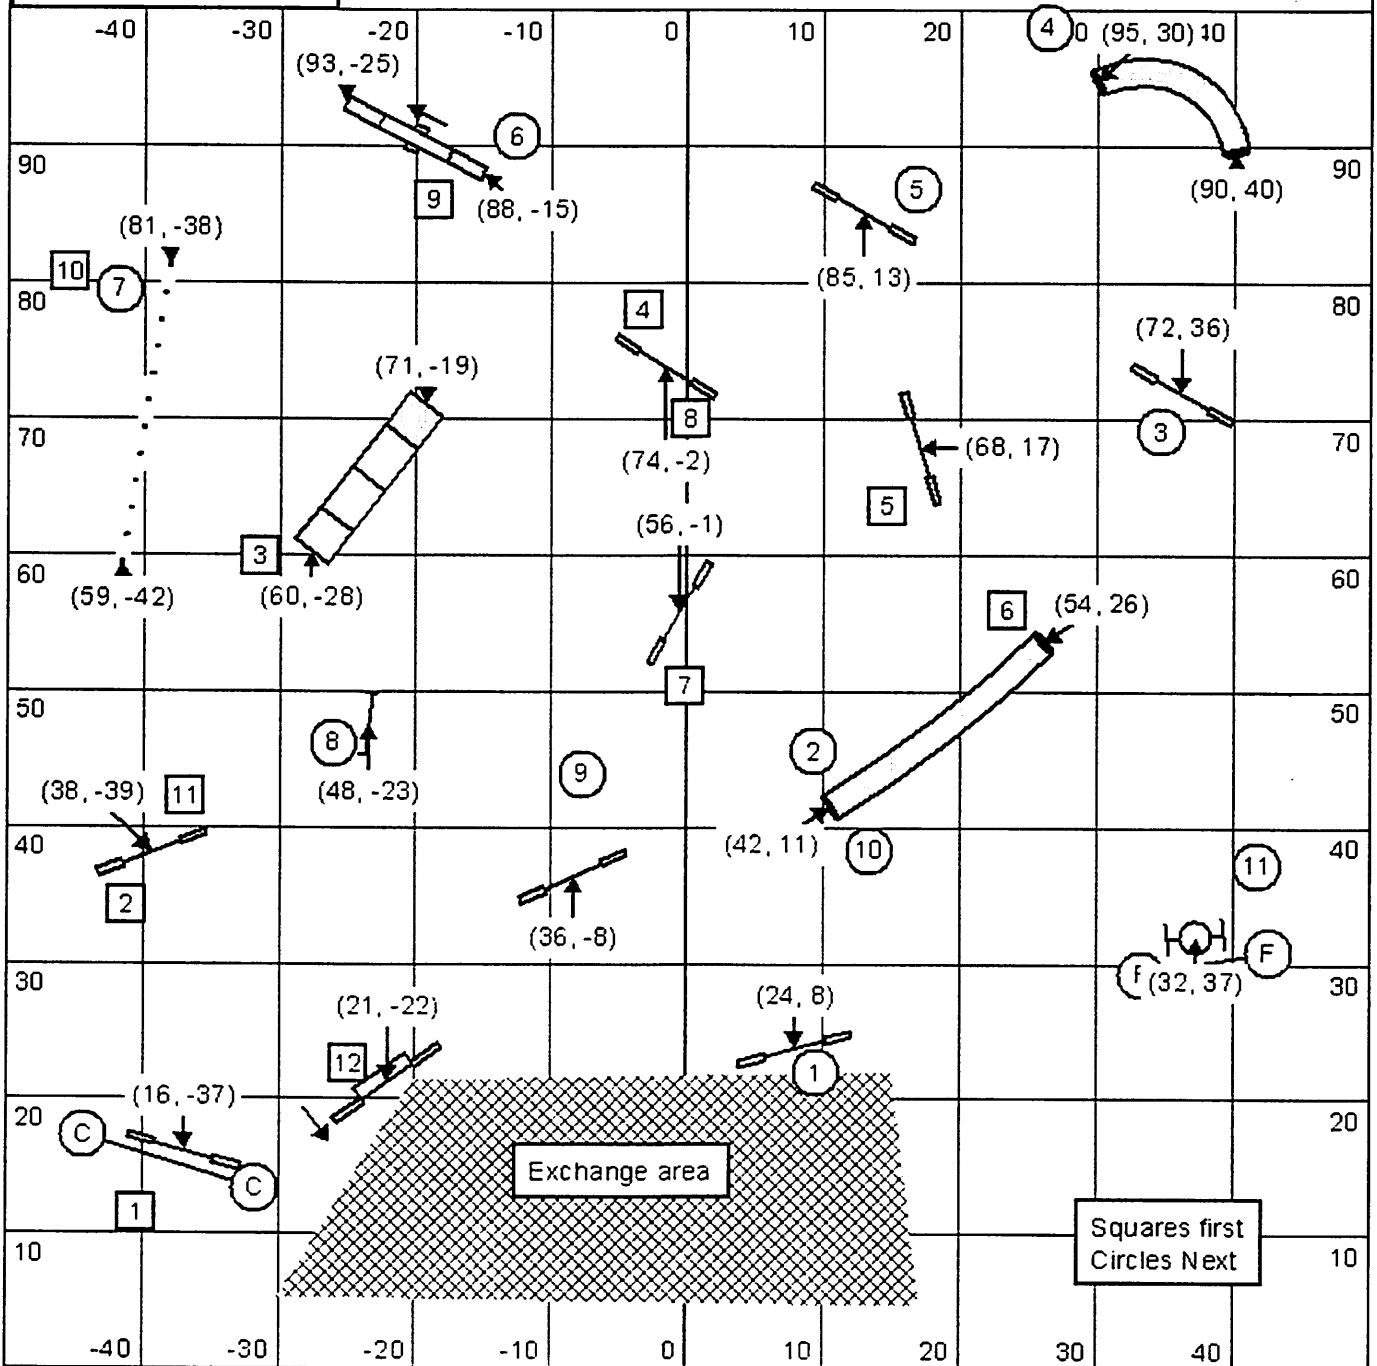

TRACS
Judge: Francisco Berjon
September 14, 2018

Masters Pairs / PIII