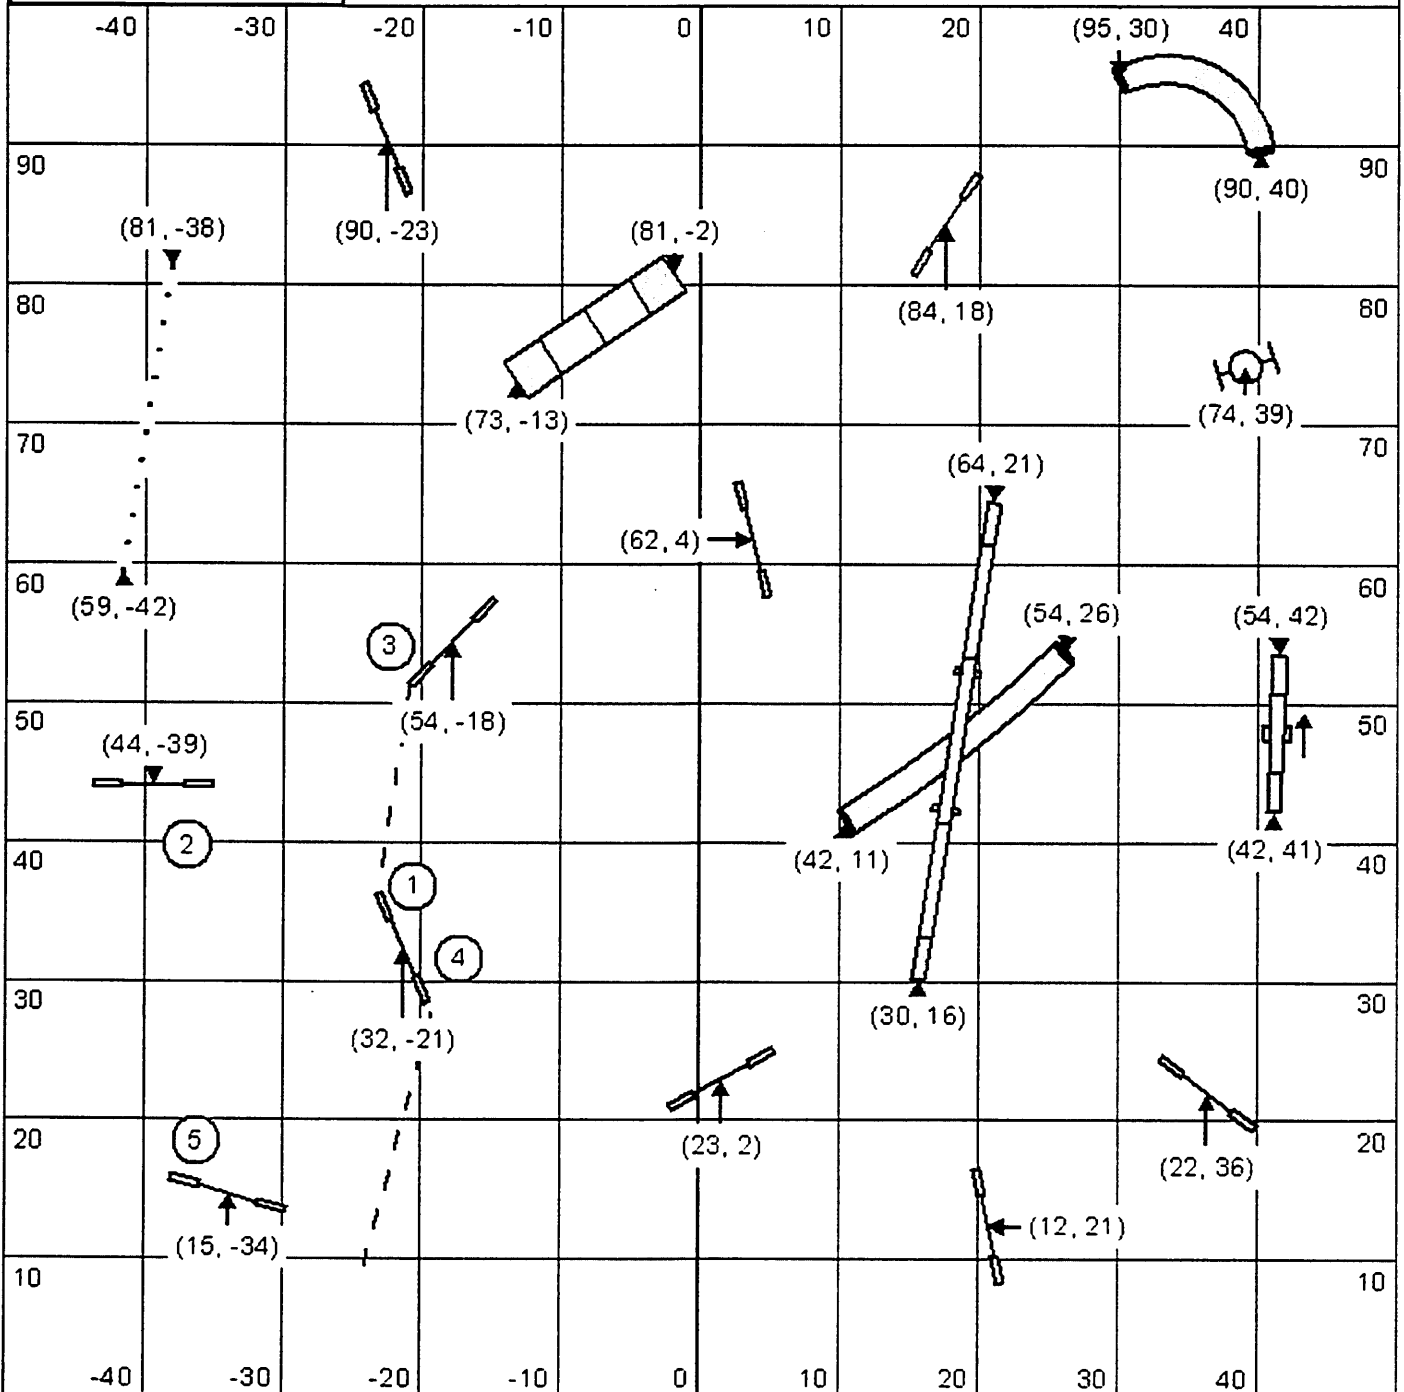

# Masters Gamblers / PIII / Vet

Opening 30 sec.  
Closing times  
10" = 17 s  
14-16" = 16 s  
20-22-24" = 15 s  
Performance + 2 sec.  
Veterans + 4 sec.

Back to Back is OK.  
Contact to Contact it's OK.

System 1-3-5-7  
Dog Walk 7 points.

TRACS  
 Judge: Francisco Berjon  
 September 14, 2018

# Masters Snooker / PIII / Vet

3 or 4 reds

Opening: All obstacles are bi-directional.  
 #2 is bidirectional at closing  
 Closing as numbered.

Course Times  
 10" = 54 s  
 14-16" = 52 s  
 20-22-24" = 50 s  
 Performance + 2 sec.  
 Veterans + 4 sec.