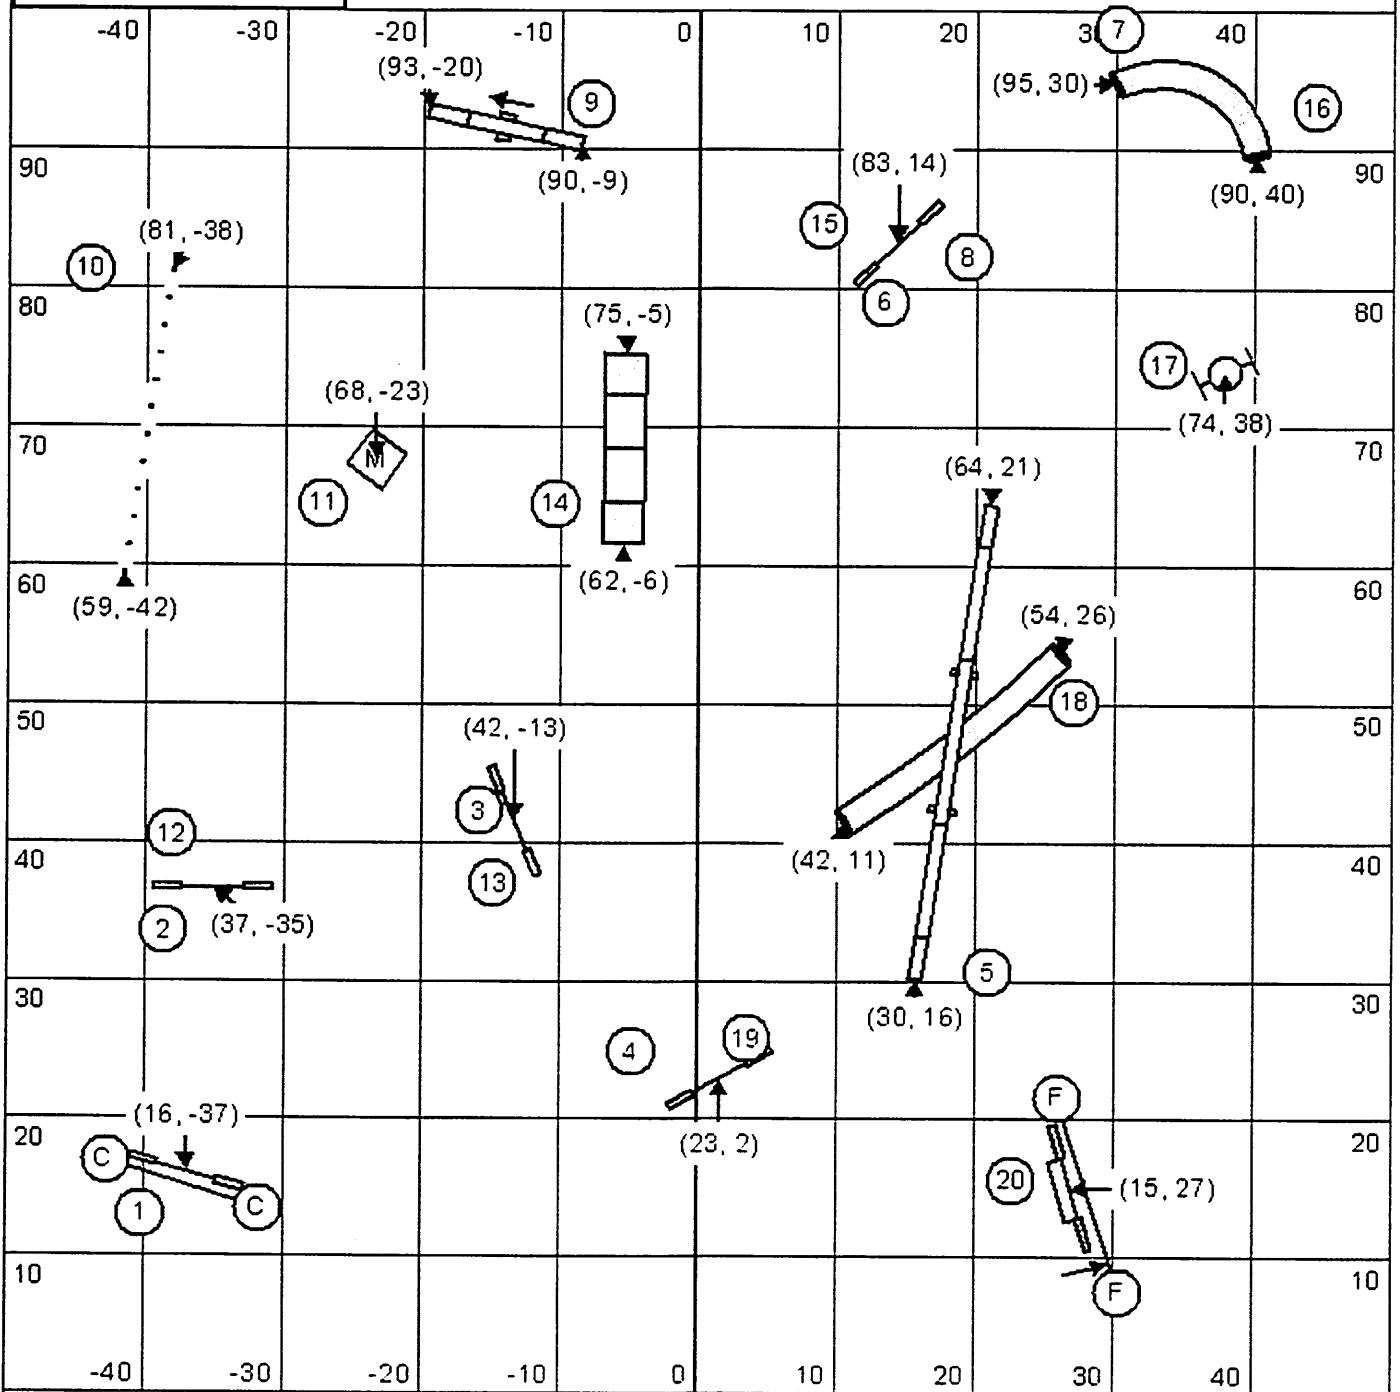

TRACS
Judge: Francisco Berjon
September 14, 2018

Masters Standard / PIII / Vet