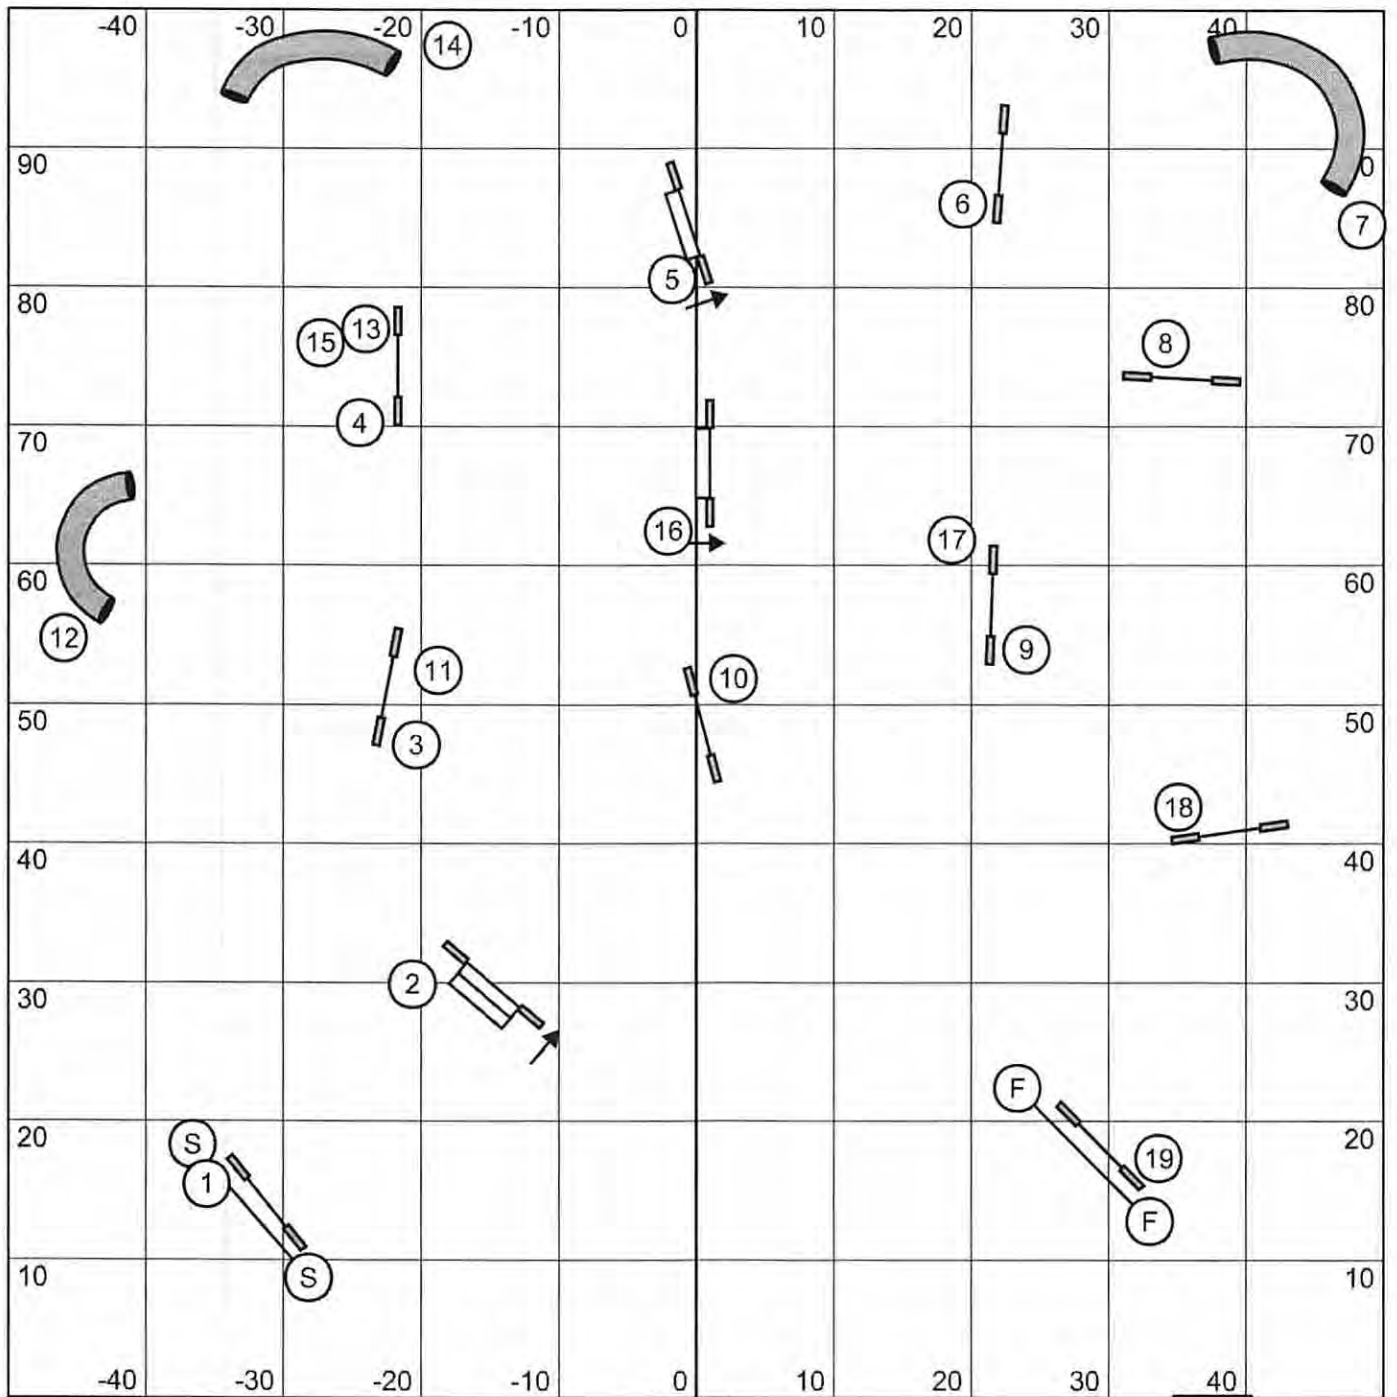

Enter

T/S

Exit

Next dog in line - please enter when dog on course goes over spread jump #16

Two Rivers Agility Club of Sacramento (TRACS)
Advanced / PII Jumpers
Friday, September 14, 2018
Judge: Kenneth Boyd