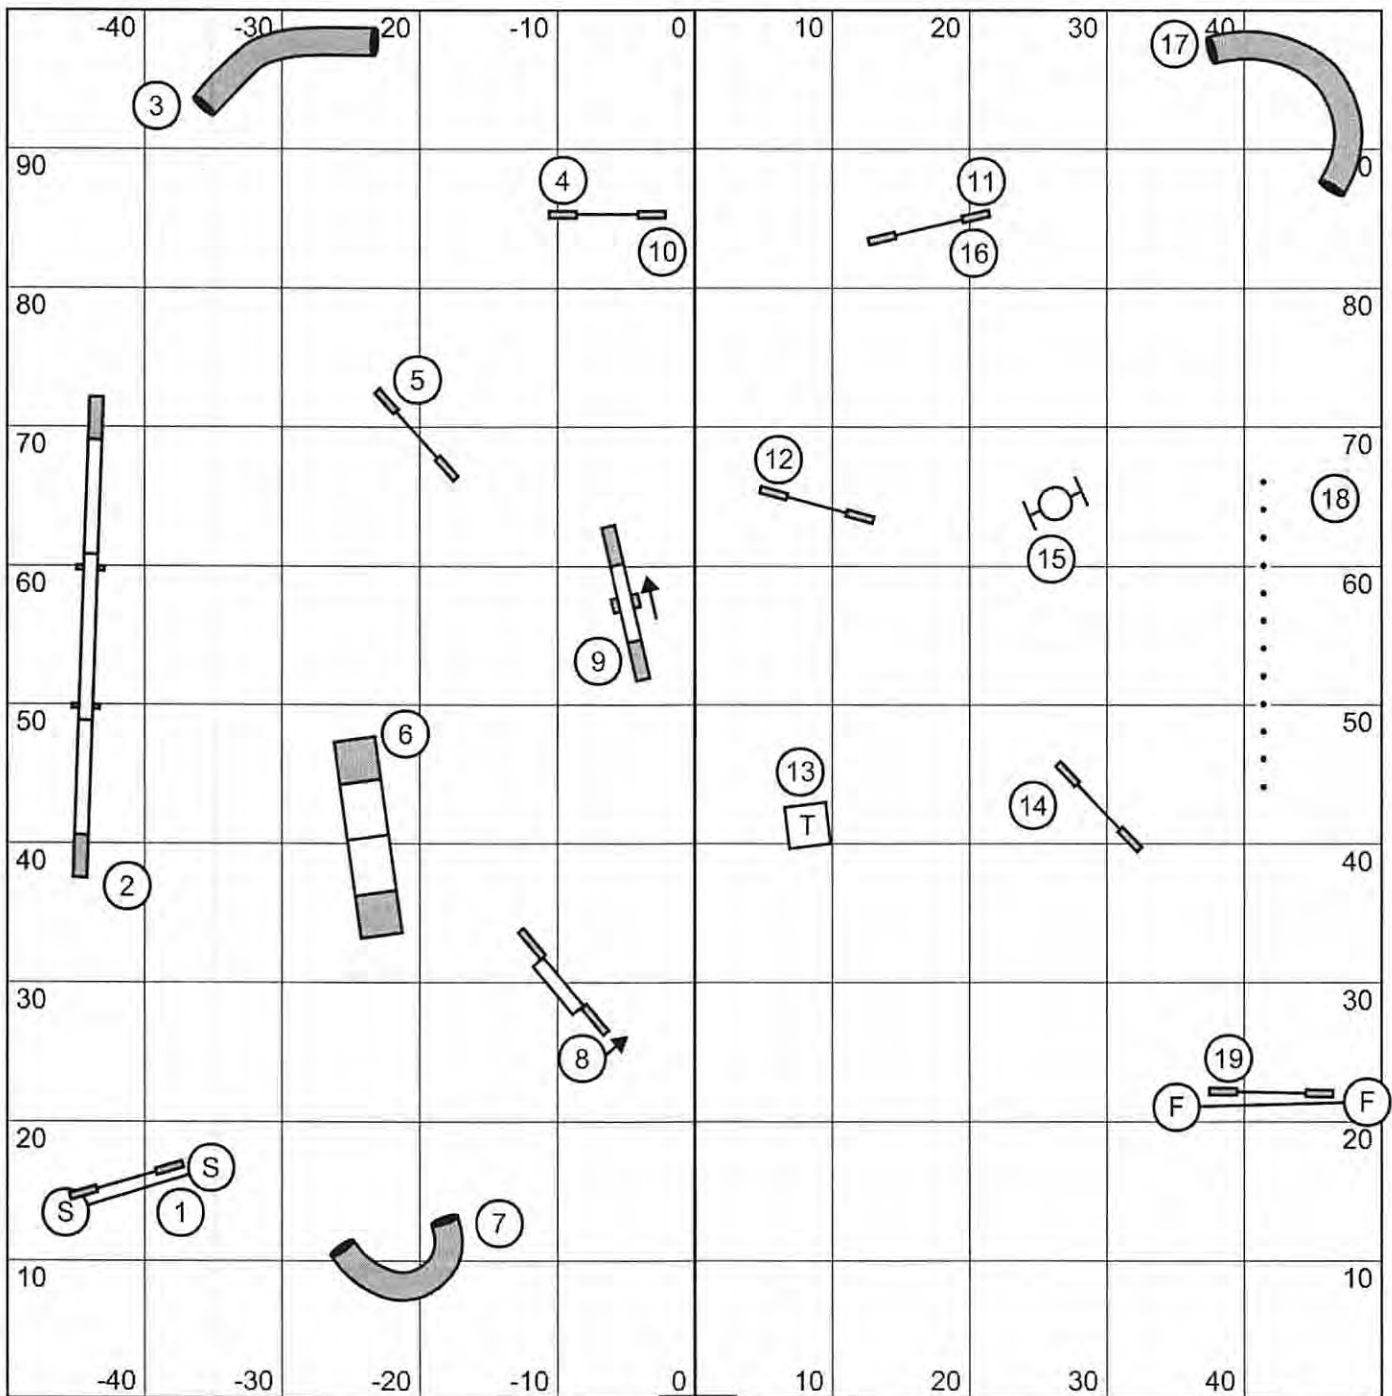

Two Rivers Agility Club of Sacramento
 (TRACS)
Advanced / PII Pairs
 Friday, September 14, 2018
 Judge: Kenneth Boyd

1-2-3-5 Point System - Directional Control Type

Aframe = 5 points, contact-to-contact and back-to-back ok

25 Sec Opening,

Gamble Time: 15s large (20"/22"/24"), 16s medium (14"/16"), 18s Small (10")

(add 1s for PII dogs: 16s (14"/16"/20"), 17s (12"), 19s (8"))

At least 13 Points+Gamble = Q

In opening - any two gamble obstacles taken in any sequence in the opening will result in a gamble disqualification. Back-to-back gamble obstacle is ok. In gamble period - gamble doesn't start until dog correctly approaches the 1st obstacle.

Two Rivers Agility Club of Sacramento
(TRACS)

Advanced / PII Gamblers

Friday, September 14, 2018

Judge: Kenneth Boyd

Enter

T/S

Exit

Next dog in line - please enter when dog on course leaves table #13

Two Rivers Agility Club of Sacramento (TRACS)
Advanced / PII Standard
 Friday, September 14, 2018
 Judge: Kenneth Boyd

Exit

Enter

3 or 4 reds. Standard Configuration

- In the opening all obstacles are bi-directional. The #4, #5, and #7 combos can be taken in any direction or any order. Obstacles must be taken as marked in the closing sequence. #2 is bi-directional in the close.