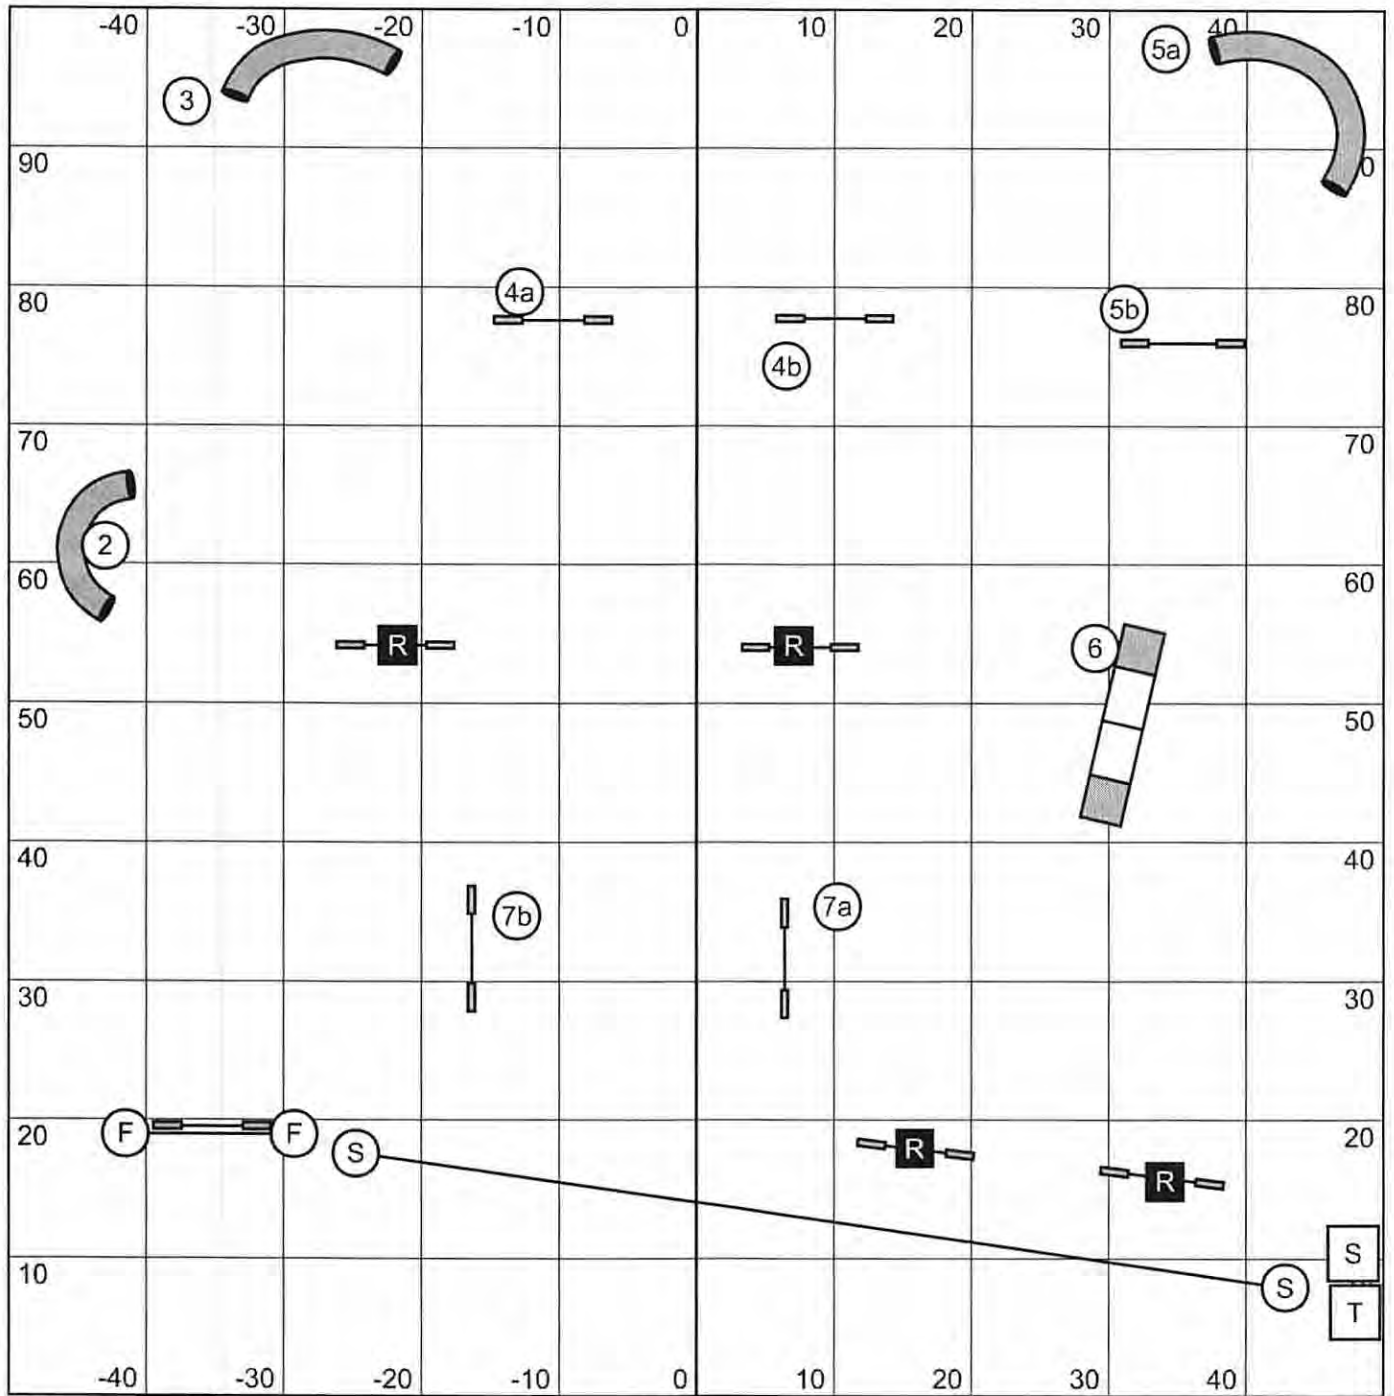

Two Rivers Agility Club of Sacramento
 (TRACS)
Advanced / PII Pairs
 Friday, September 14, 2018
 Judge: Kenneth Boyd

1-2-3-5 Point System - Directional Control Type

Aframe = 5 points, contact-to-contact and back-to-back ok

Two Rivers Agility Club of Sacramento
(TRACS)

Advanced / PII Gamblers

Friday, September 14, 2018

Judge: Kenneth Boyd

Enter

T/S

Exit

Next dog in line - please enter when dog on course leaves table #13

Two Rivers Agility Club of Sacramento (TRACS)
Advanced / PII Standard
 Friday, September 14, 2018
 Judge: Kenneth Boyd

Exit

Enter

3 or 4 reds. Standard Configuration

- In the opening all obstacles are bi-directional. The #4, #5, and #7 combos can be taken in any direction or any order. Obstacles must be taken as marked in the closing sequence. #2 is bi-directional in the close.