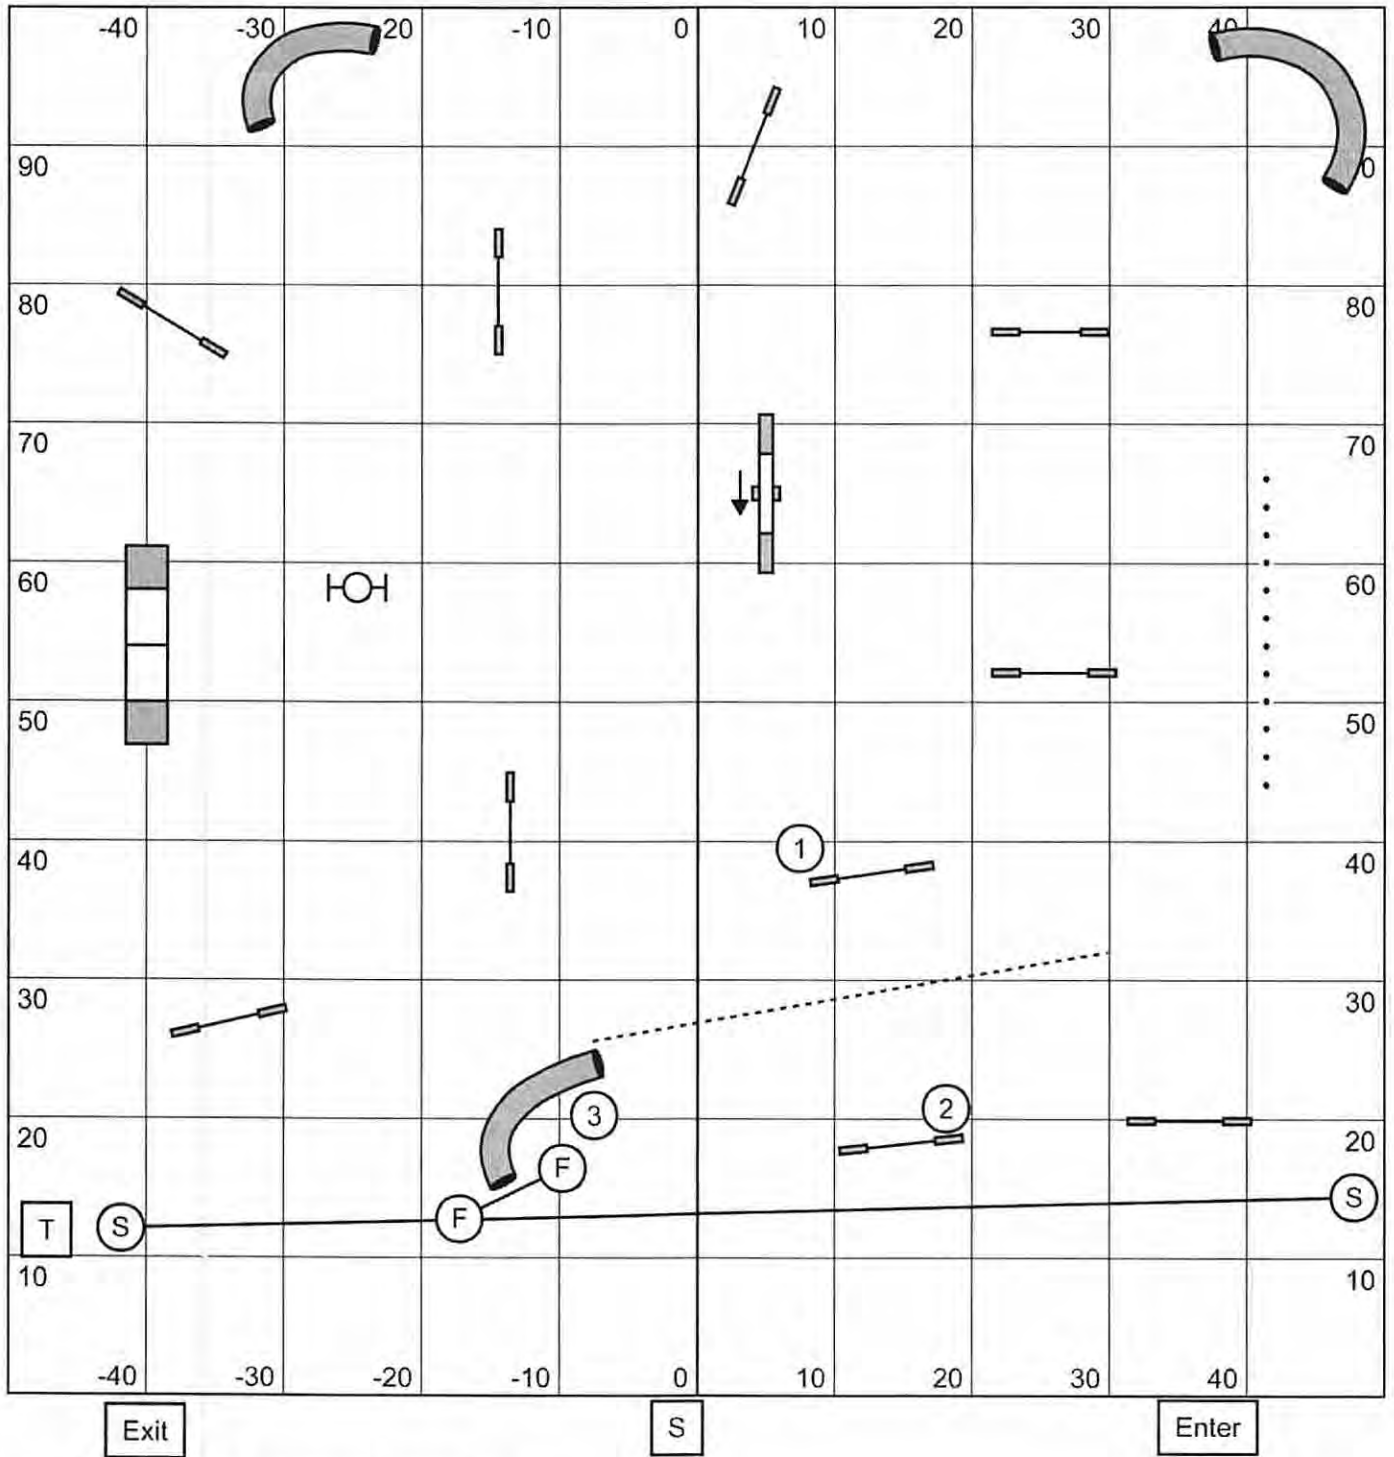

Exit

S T

Enter

1st dog - obstacles 1 - 10 (light circles),
 2nd dog - obstacles 1-11 (dark squares)
 mixed jump heights - tell gate steward which side you are running.
 Dogs may be on leash or held in the exchange area. All dogs and
 both handlers must be in exchange area during the exchange

Two Rivers Agility Club of Sacramento
 (TRACS)
Advanced / PII Pairs
 Friday, September 14, 2018
 Judge: Kenneth Boyd

1-2-3-5 Point System - Directional Control Type

Aframe = 5 points, contact-to-contact and back-to-back ok

25 Sec Opening,

Gamble Time: 15s large (20"/22"/24"), 16s medium (14"/16"), 18s Small (10")

(add 1s for PII dogs: 16s (14"/16"/20"), 17s (12"), 19s (8"))

At least 13 Points+Gamble = Q

In opening - any two gamble obstacles taken in any sequence in the opening will result in a gamble disqualification. Back-to-back gamble obstacle is ok. In gamble period - gamble doesn't start until dog correctly approaches the 1st obstacle.

Two Rivers Agility Club of Sacramento (TRACS)
Advanced / PII Standard
 Friday, September 14, 2018
 Judge: Kenneth Boyd

Exit

Enter

3 or 4 reds. Standard Configuration

- In the opening all obstacles are bi-directional. The #4, #5, and #7 combos can be taken in any direction or any order. Obstacles must be taken as marked in the closing sequence. #2 is bi-directional in the close.