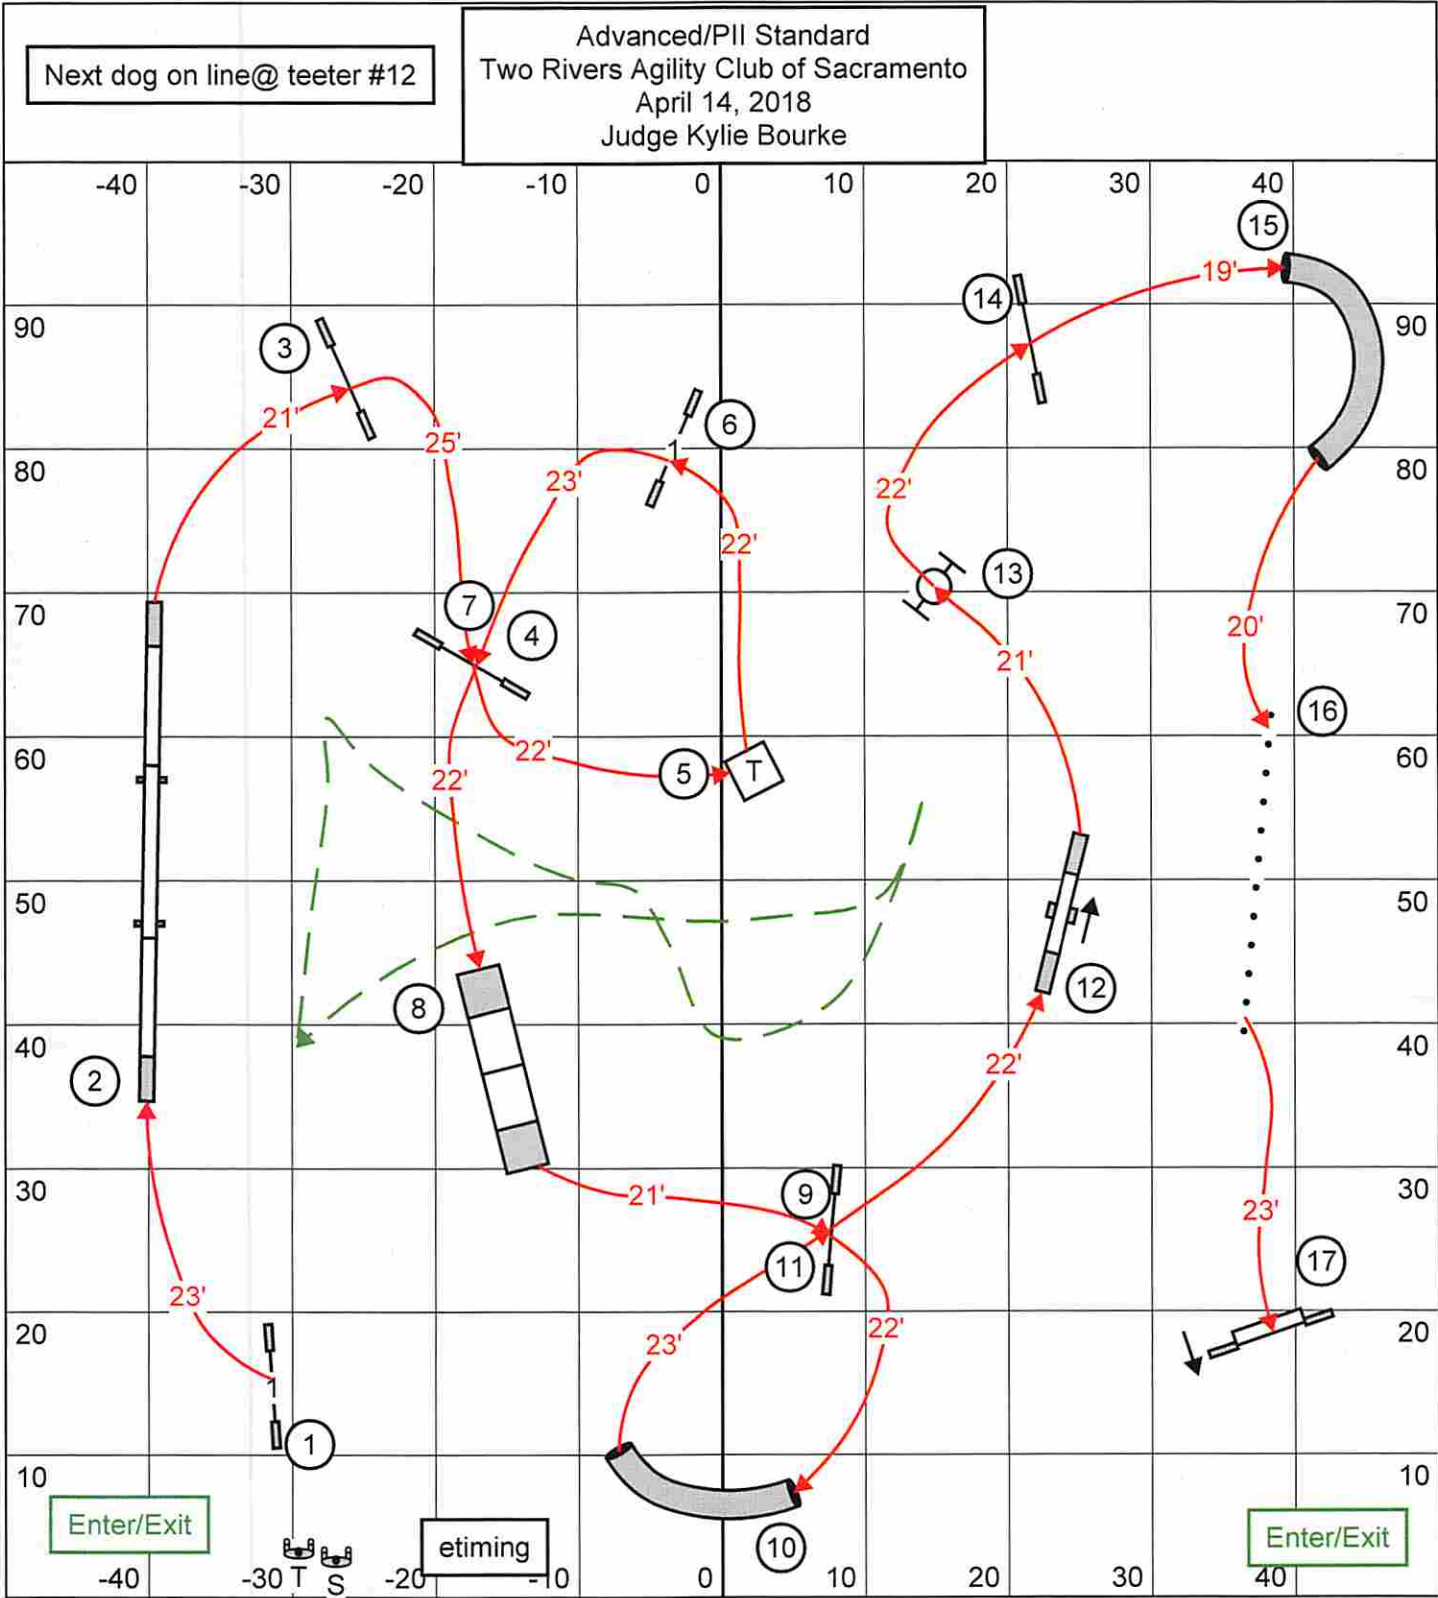

195
136

Next dog on line @ triple #12

Advanced/PII Jumpers
Two Rivers Agility Club of Sacramento
April 14, 2018
Judge Kylie Bourke

Enter/Exit

Timing

ST

Enter/Exit

4 Reds to be performed

Advanced/PII Snooker
Two Rivers Agility Club of Sacramento
April 14, 2018
Judge Kylie Bourke

20" - 24" 50 secs
14" & 16" 52 secs
10" 54 secs
Perf dogs add 2 secs

All 4 reds must be attempted.
IN THE OPENING: Everything is bidirectional. Combinations in any order.
IN THE CLOSING: #2 is bidirectional. Everything must be taken in direction as numbered.

155

148

1-3-5-7 System
 30 Sec Opening
 21 Points in opening
 plus gamble to Q
 Weaves are 7 points

Advanced/PII Gamblers
 Two Rivers Agility Club of Sacramento
 April 14, 2018
 Judge Kylie Bourke

Gamble Times:
 20" - 24" - 15 secs
 14" & 16" - 17 secs
 10" - 19 secs
 Perf add 2 secs

Directional Control

Back to back contacts OK
 Contact to contact OK