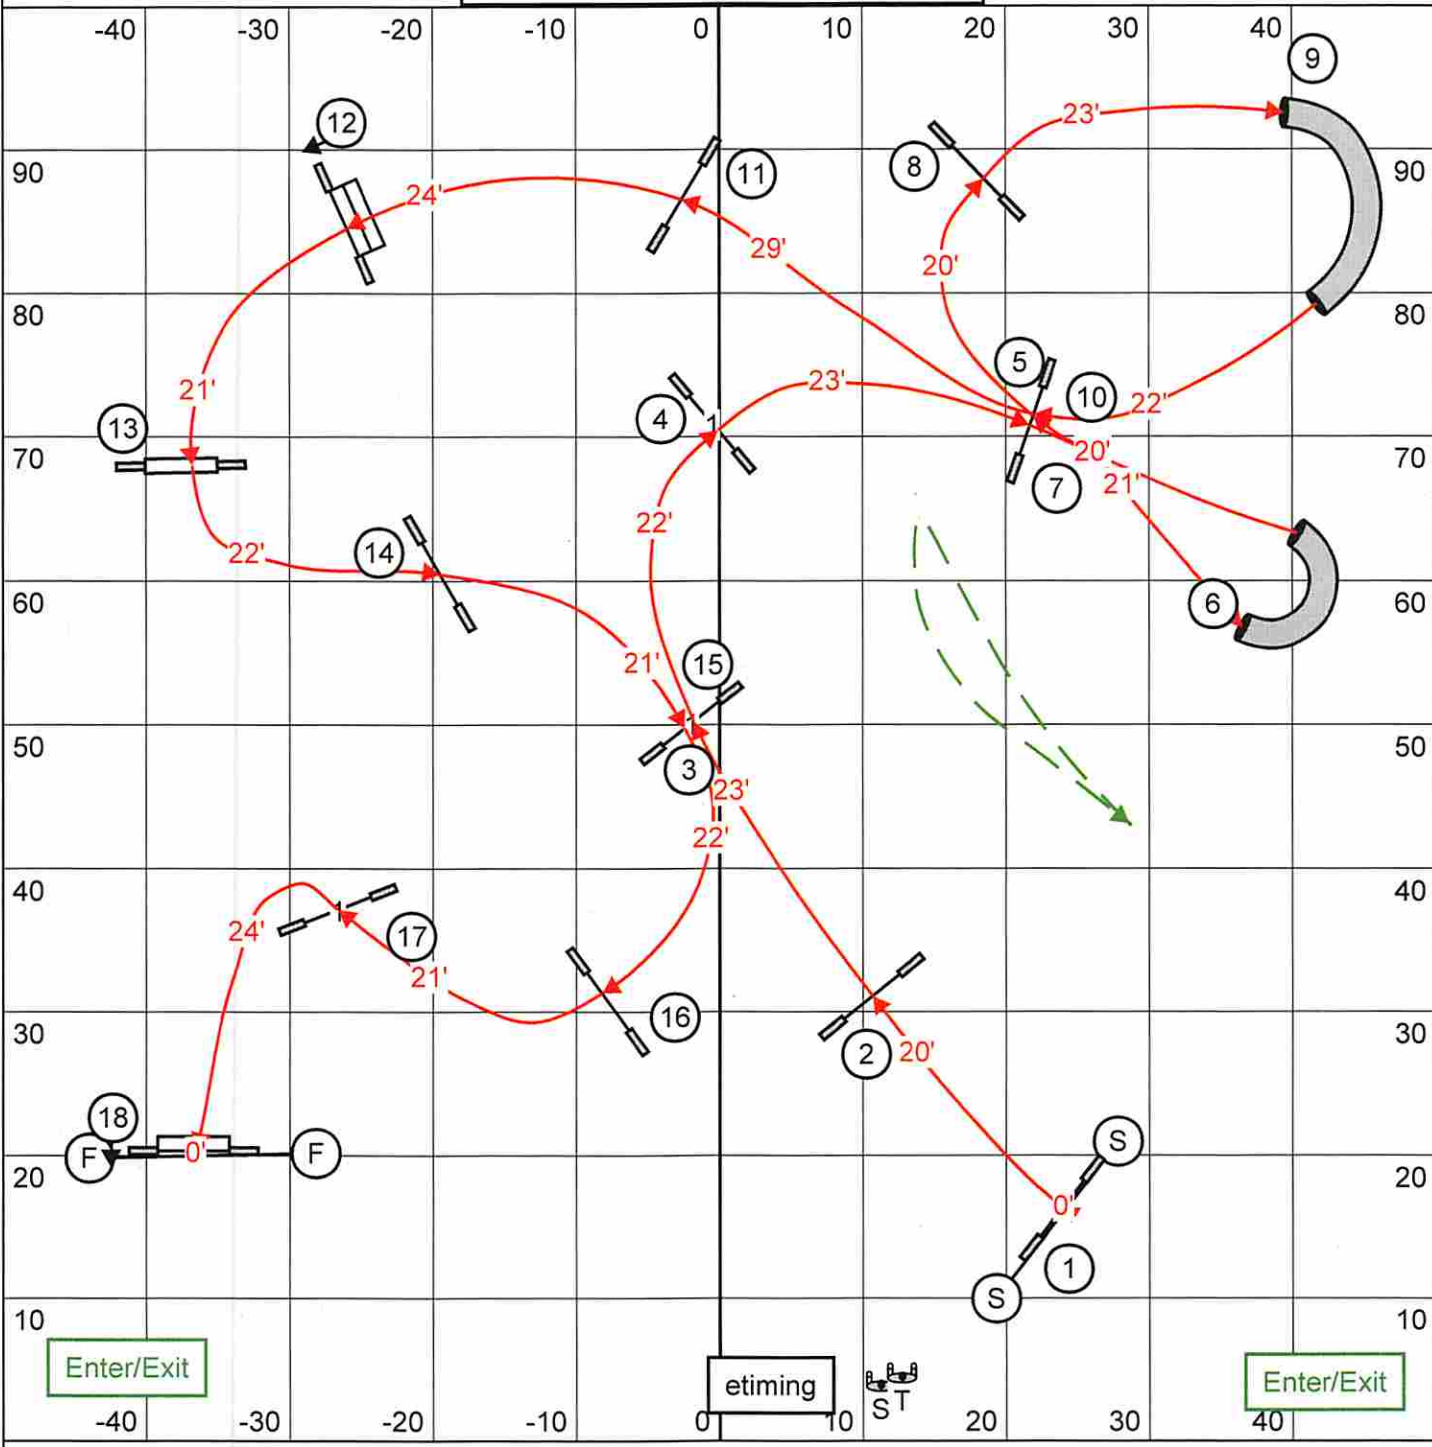

195
136

Next dog on line @ triple #12

Advanced/PII Jumpers
Two Rivers Agility Club of Sacramento
April 14, 2018
Judge Kylie Bourke

Enter/Exit

Timing

ST

Enter/Exit

4 Reds to be performed

Advanced/PII Snooker
Two Rivers Agility Club of Sacramento
April 14, 2018
Judge Kylie Bourke

20" - 24" 50 secs
14" & 16" 52 secs
10" 54 secs
Perf dogs add 2 secs

All 4 reds must be attempted.
IN THE OPENING: Everything is bidirectional. Combinations in any order.
IN THE CLOSING: #2 is bidirectional. Everything must be taken in direction as numbered.

155

148

1-3-5-7 System
 30 Sec Opening
 21 Points in opening
 plus gamble to Q
 Weaves are 7 points

Advanced/PII Gamblers
 Two Rivers Agility Club of Sacramento
 April 14, 2018
 Judge Kylie Bourke

Gamble Times:
 20" - 24" - 15 secs
 14" & 16" - 17 secs
 10" - 19 secs
 Perf add 2 secs

Directional Control

Back to back contacts OK
 Contact to contact OK