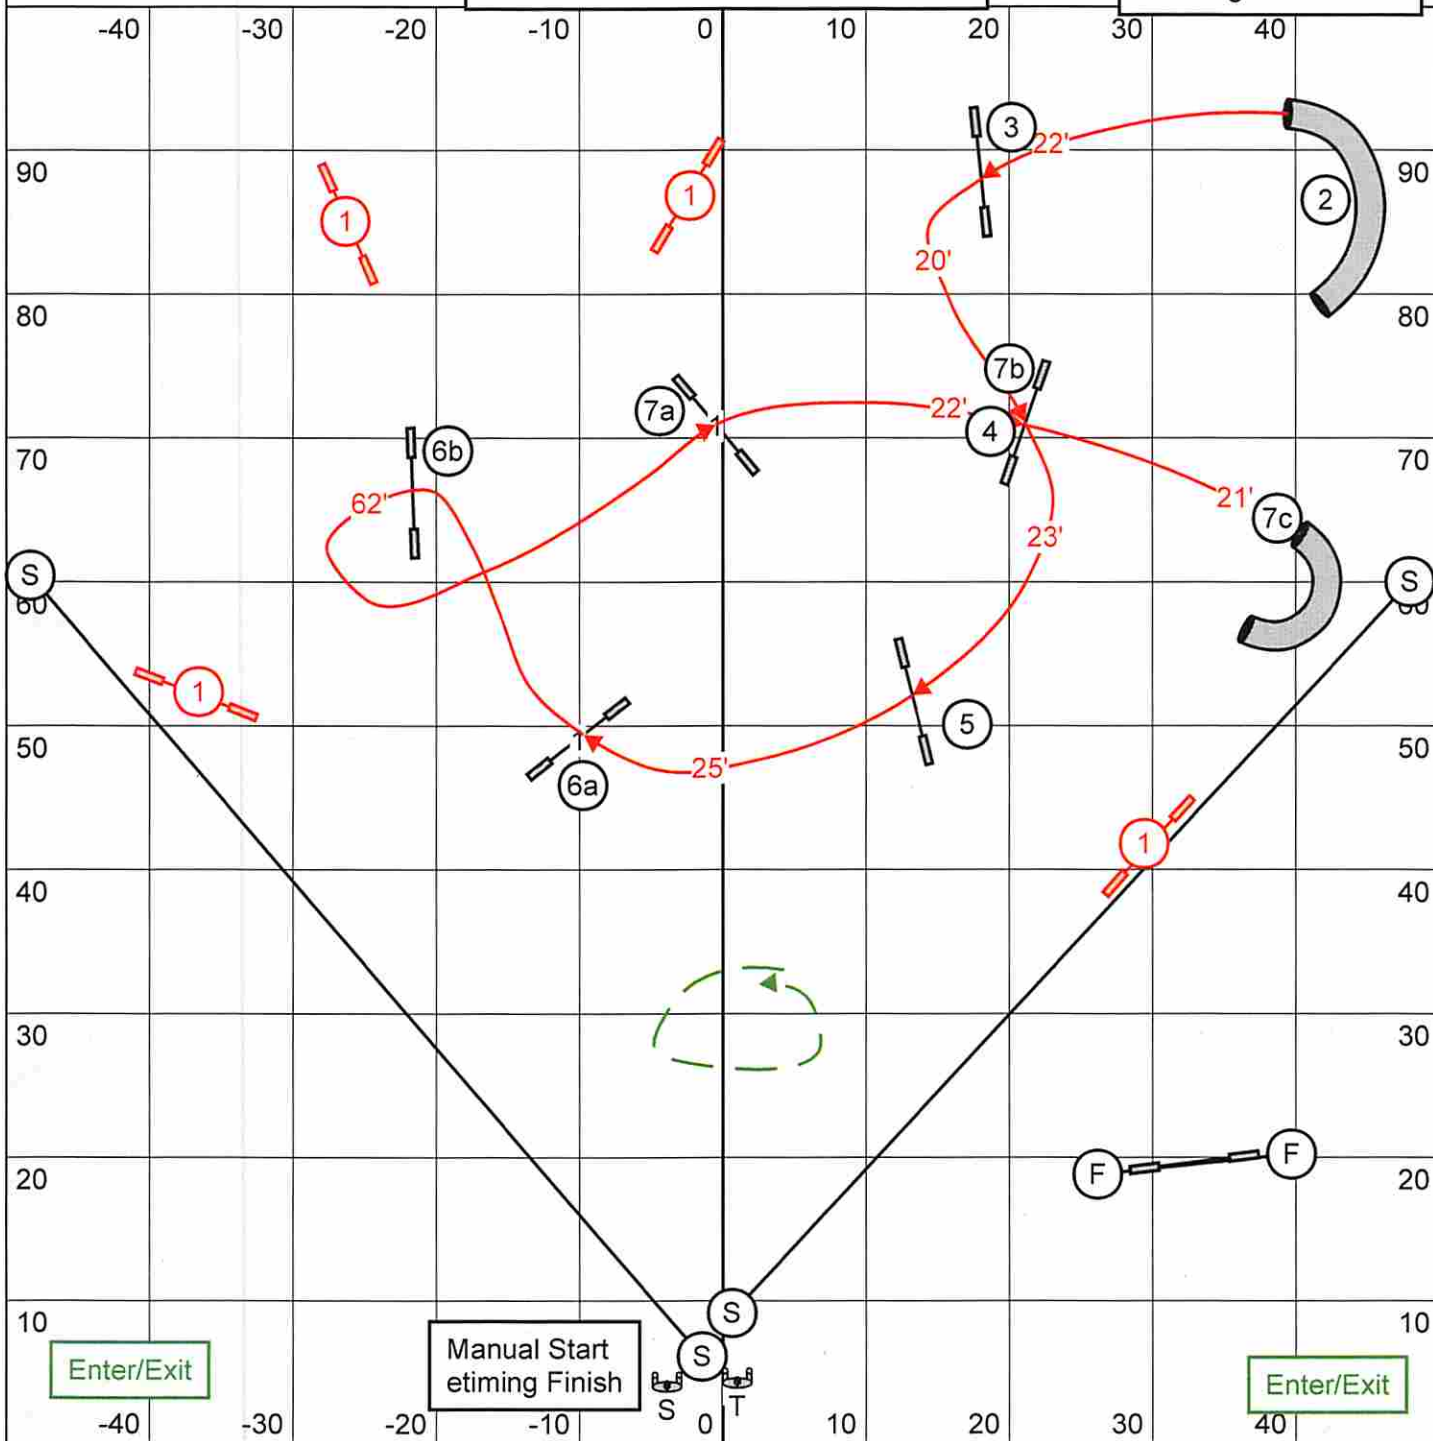

195
136

Next dog on line @ triple #12

Advanced/PII Jumpers
Two Rivers Agility Club of Sacramento
April 14, 2018
Judge Kylie Bourke

Enter/Exit

Timing

ST

Enter/Exit

4 Reds to be performed

Advanced/PII Snooker
Two Rivers Agility Club of Sacramento
April 14, 2018
Judge Kylie Bourke

20" - 24" 50 secs
14" & 16" 52 secs
10" 54 secs
Perf dogs add 2 secs

All 4 reds must be attempted.
IN THE OPENING: Everything is bidirectional. Combinations in any order.
IN THE CLOSING: #2 is bidirectional. Everything must be taken in direction as numbered.

155

148

1-3-5-7 System
 30 Sec Opening
 21 Points in opening
 plus gamble to Q
 Weaves are 7 points

Advanced/PII Gamblers
 Two Rivers Agility Club of Sacramento
 April 14, 2018
 Judge Kylie Bourke

Gamble Times:
 20" - 24" - 15 secs
 14" & 16" - 17 secs
 10" - 19 secs
 Perf add 2 secs

Directional Control

Back to back contacts OK
 Contact to contact OK