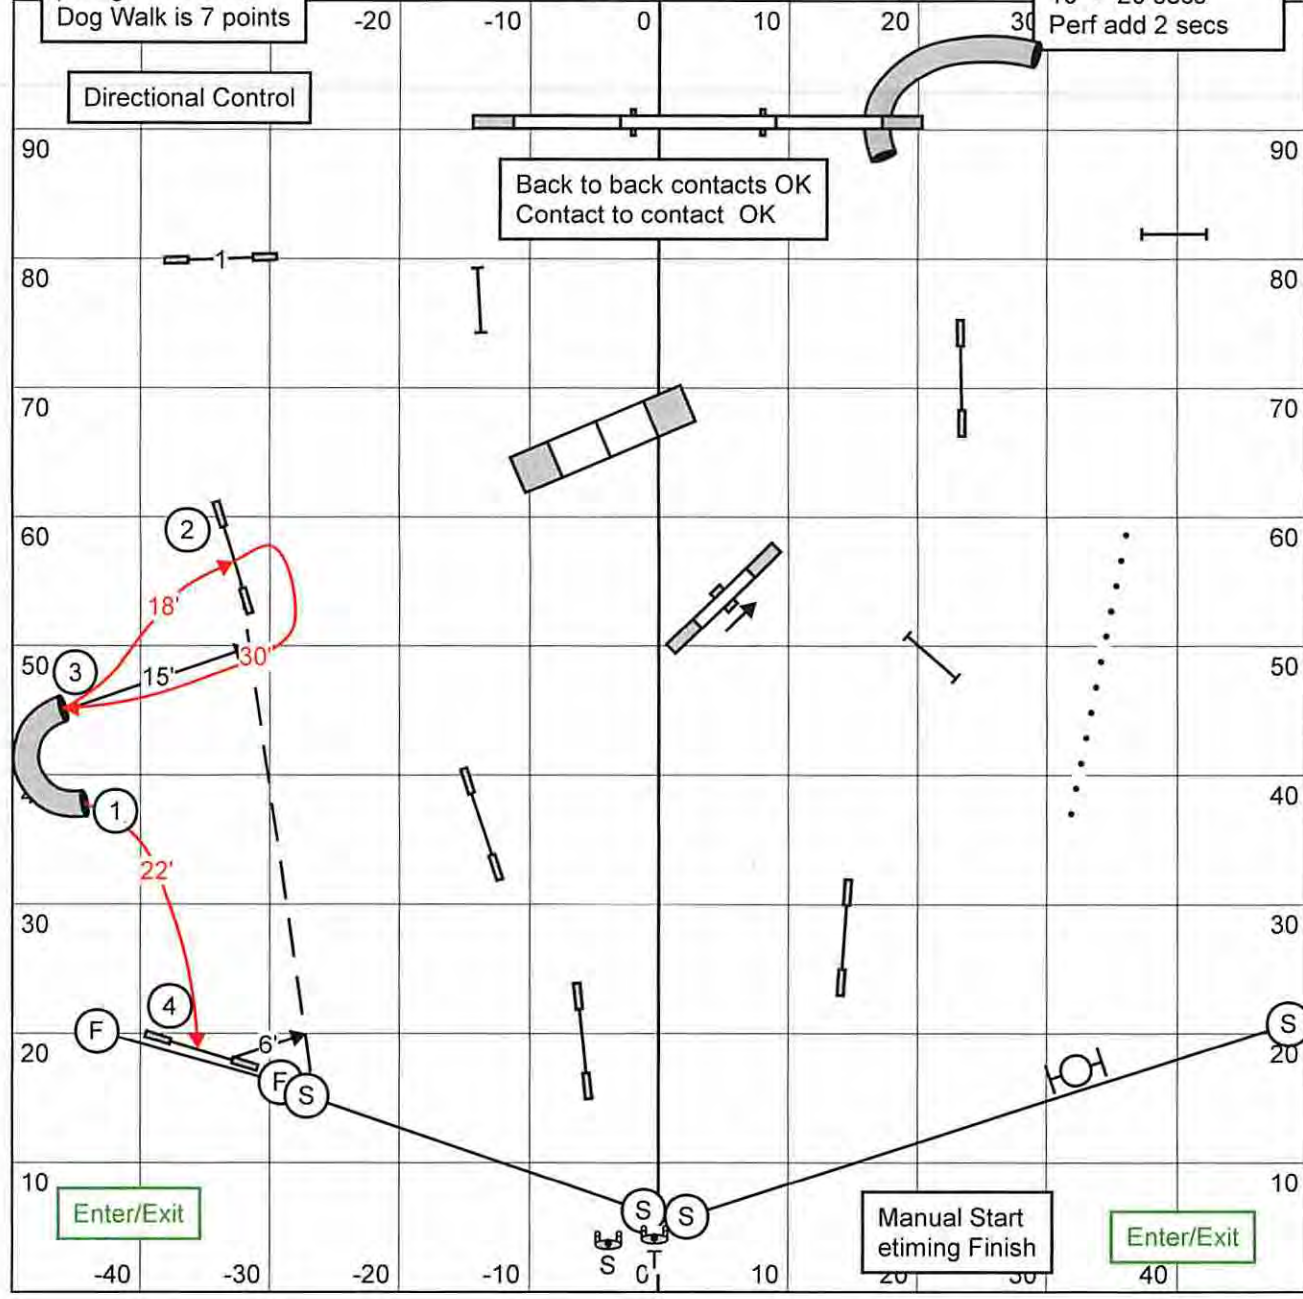

160
151

154 148

1-3-5-7 System
30 Sec Opening
21 Points in opening
plus gamble to Q
Dog Walk is 7 points

Advanced/PII Gamblers
Two Rivers Agility Club of Sacramento
April 13, 2018
Judge Kylie Bourke

Gamble Times:
20" - 24" - 17 secs
14" & 16" - 19 secs
10" - 20 secs
Perf add 2 secs

Directional Control

Back to back contacts OK
Contact to contact OK

Enter/Exit

Manual Start
Timing Finish

Enter/Exit

180
173