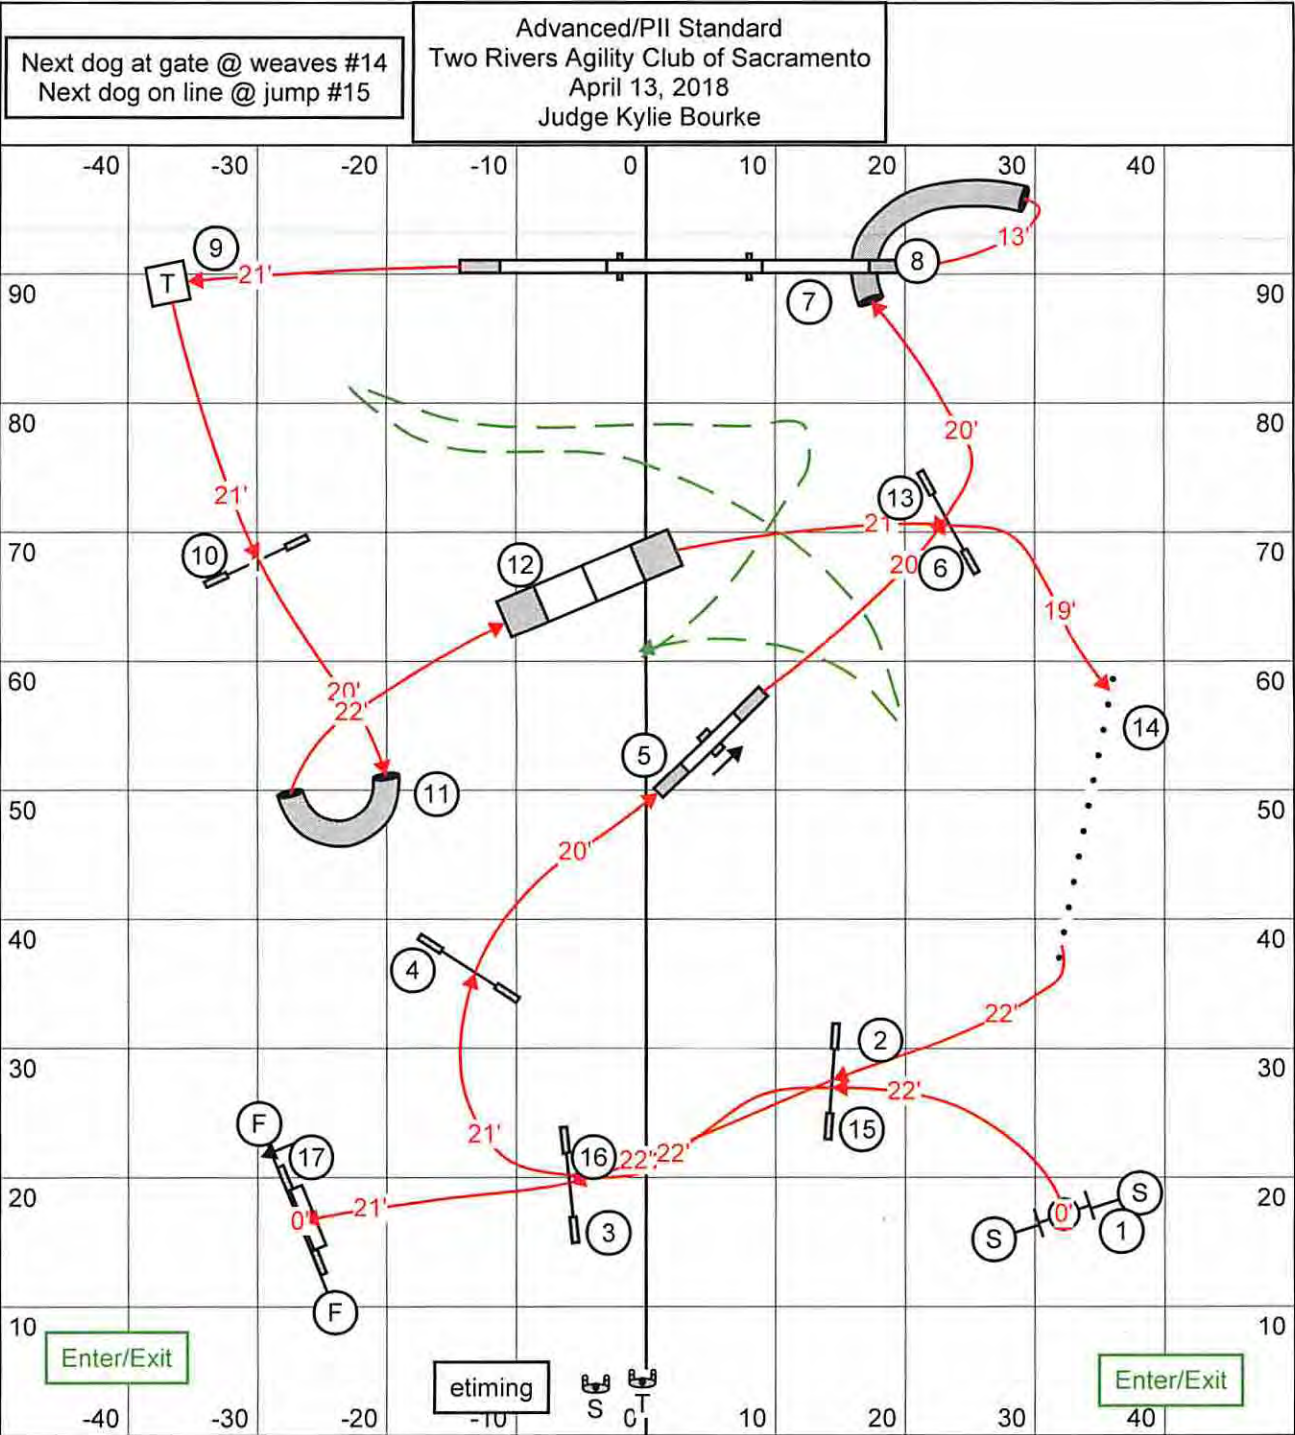

160
151

154 148

1-3-5-7 System
30 Sec Opening
21 Points in opening
plus gamble to Q
Dog Walk is 7 points

Advanced/PII Gamblers
Two Rivers Agility Club of Sacramento
April 13, 2018
Judge Kylie Bourke

Gamble Times:
20" - 24" - 17 secs
14" & 16" - 19 secs
10" - 20 secs
Perf add 2 secs

Directional Control

Back to back contacts OK
Contact to contact OK

Enter/Exit

Manual Start
Timing Finish

Enter/Exit

180
173