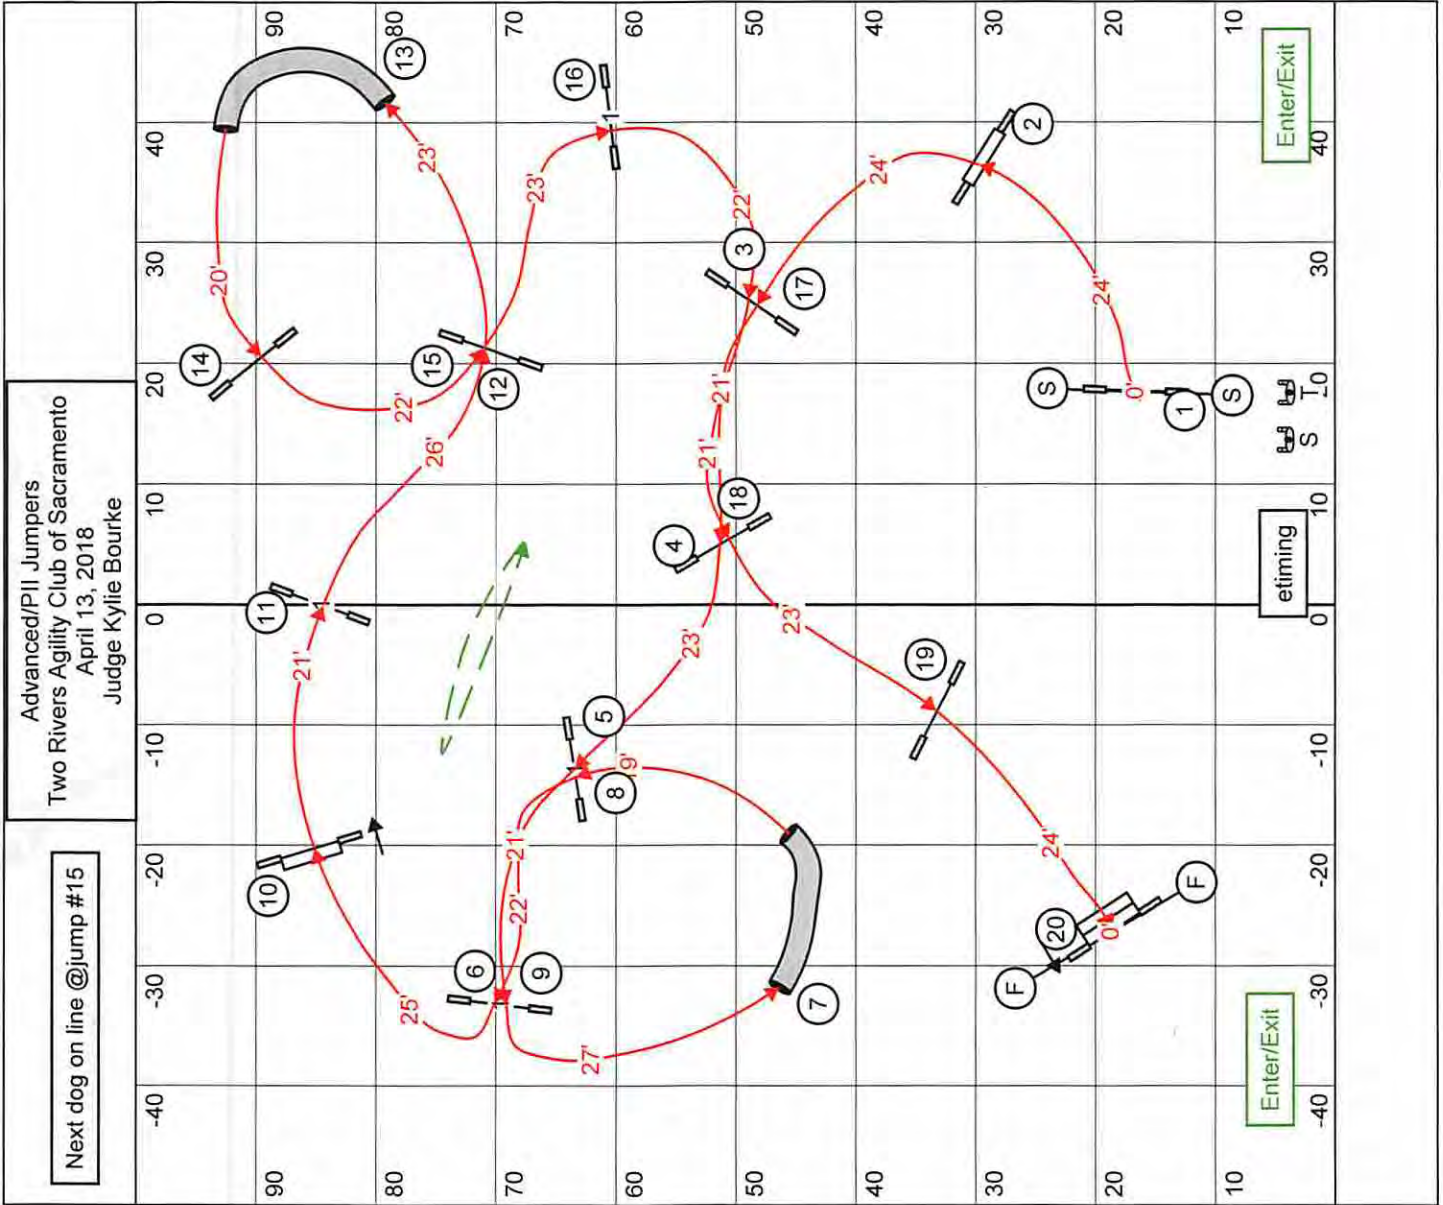

160
151

154 148

1-3-5-7 System
30 Sec Opening
21 Points in opening
plus gamble to Q
Dog Walk is 7 points

Advanced/PII Gamblers
Two Rivers Agility Club of Sacramento
April 13, 2018
Judge Kylie Bourke

Gamble Times:
20" - 24" - 17 secs
14" & 16" - 19 secs
10" - 20 secs
Perf add 2 secs

Directional Control

Back to back contacts OK
Contact to contact OK

Enter/Exit

Manual Start
Timing Finish

Enter/Exit

180
173