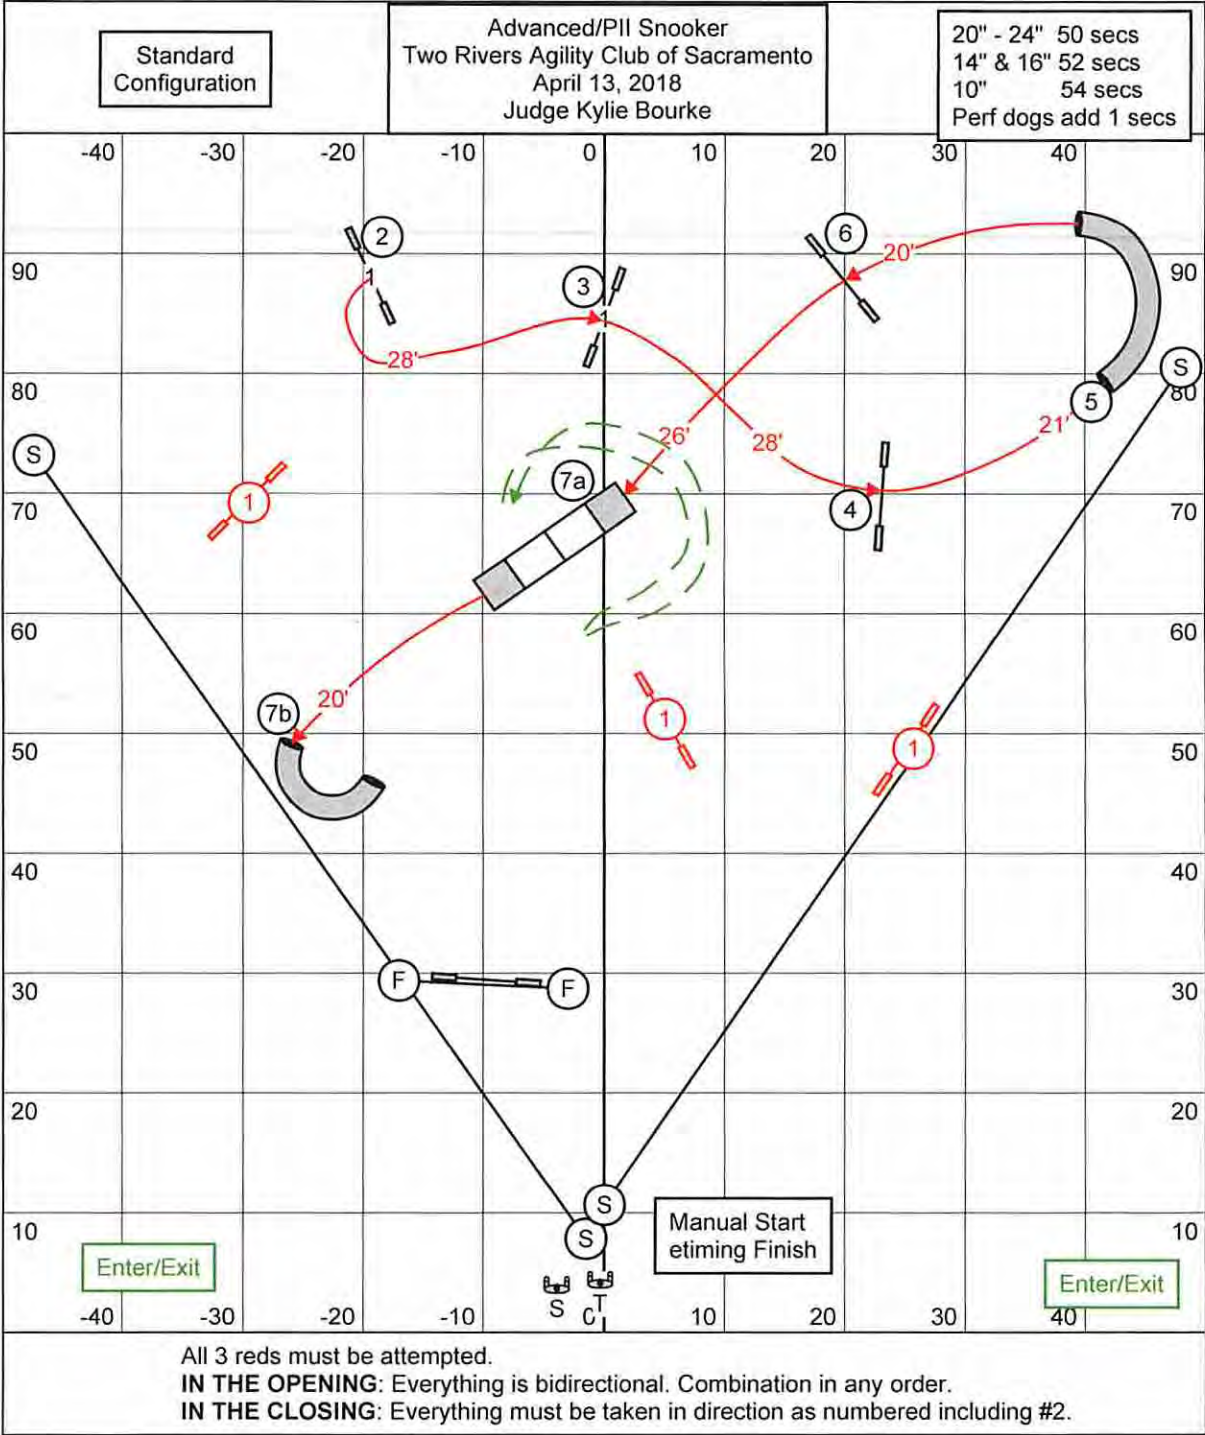

160
151

154 148

1-3-5-7 System
30 Sec Opening
21 Points in opening
plus gamble to Q
Dog Walk is 7 points

Advanced/PII Gamblers
Two Rivers Agility Club of Sacramento
April 13, 2018
Judge Kylie Bourke

Gamble Times:
20" - 24" - 17 secs
14" & 16" - 19 secs
10" - 20 secs
Perf add 2 secs

Directional Control

Back to back contacts OK
Contact to contact OK

Enter/Exit

Manual Start
Timing Finish

Enter/Exit

180
173