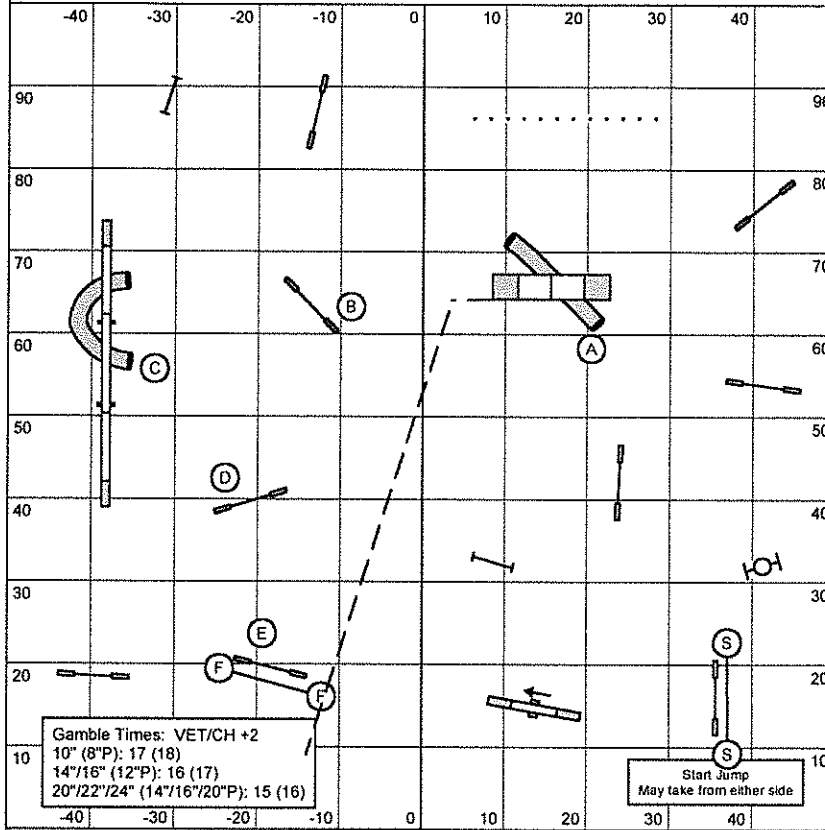

Masters/PIII/Veterans Gamblers, TRACS  
 Saturday, September 16, 2017  
 Peggy Hammond

Gamble Times: VET/CH +2  
 10" (8"P): 17 (18)  
 14"/16" (12"P): 16 (17)  
 20"/22"/24" (14"/16"/20"P): 15 (16)

Start Jump  
 May take from either side

25 second opening, 1-3-5-7 system, weaves are 7, gamble is 20 pts.  
 may not do consecutive contacts (back to back is allowed); 18 open pts to Q