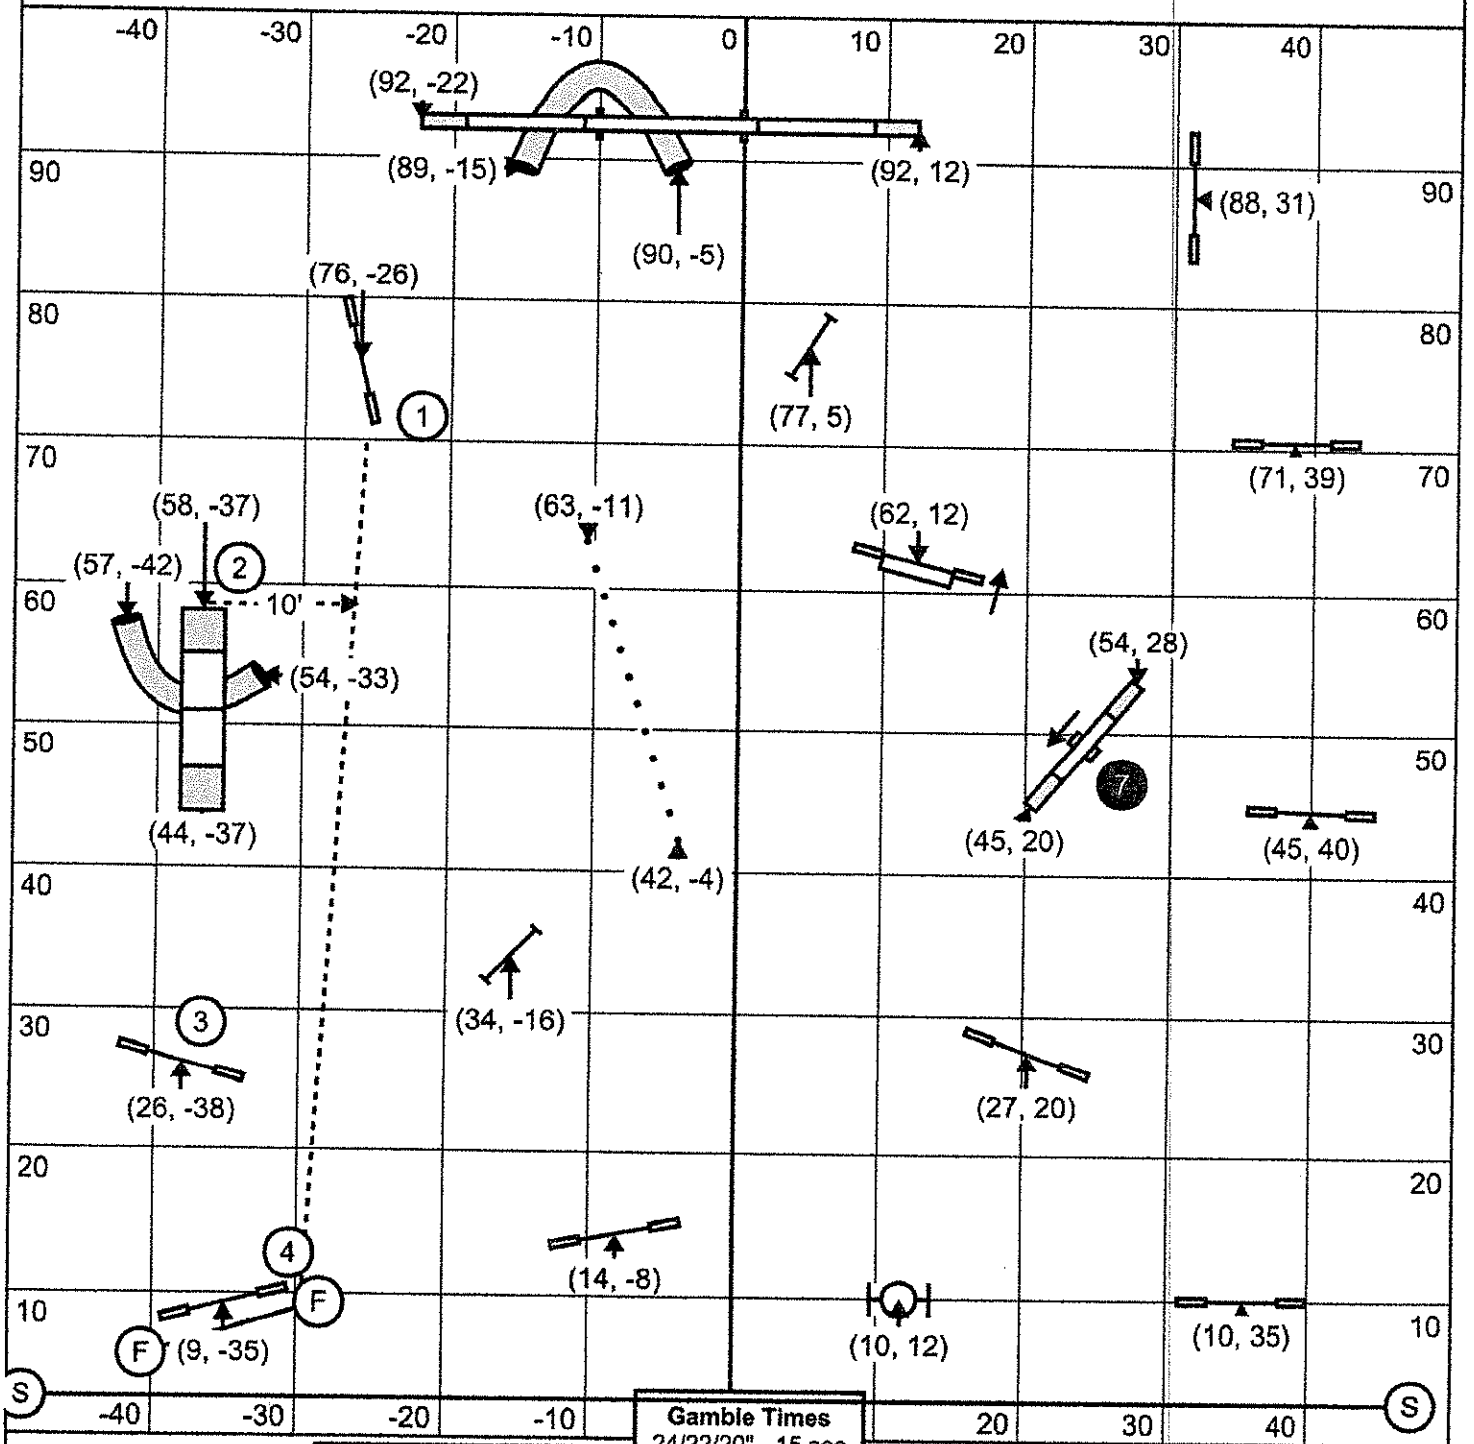

Advanced Jumpers

Advanced Snooker

Advanced Standard

Next dog in at #17

Adanced Gamblers

TRACS Sep. 16, 2017	Pt. System - 1,3,5,7 Opening - :25 sec	Gamble Times 24/22/20" - 15 sec 16/14" - 16 sec 10" - 17 sec Perf = +1 sec	Back to Back Allowed No Contact to Contact
------------------------	---	---	---

Lonny Elson