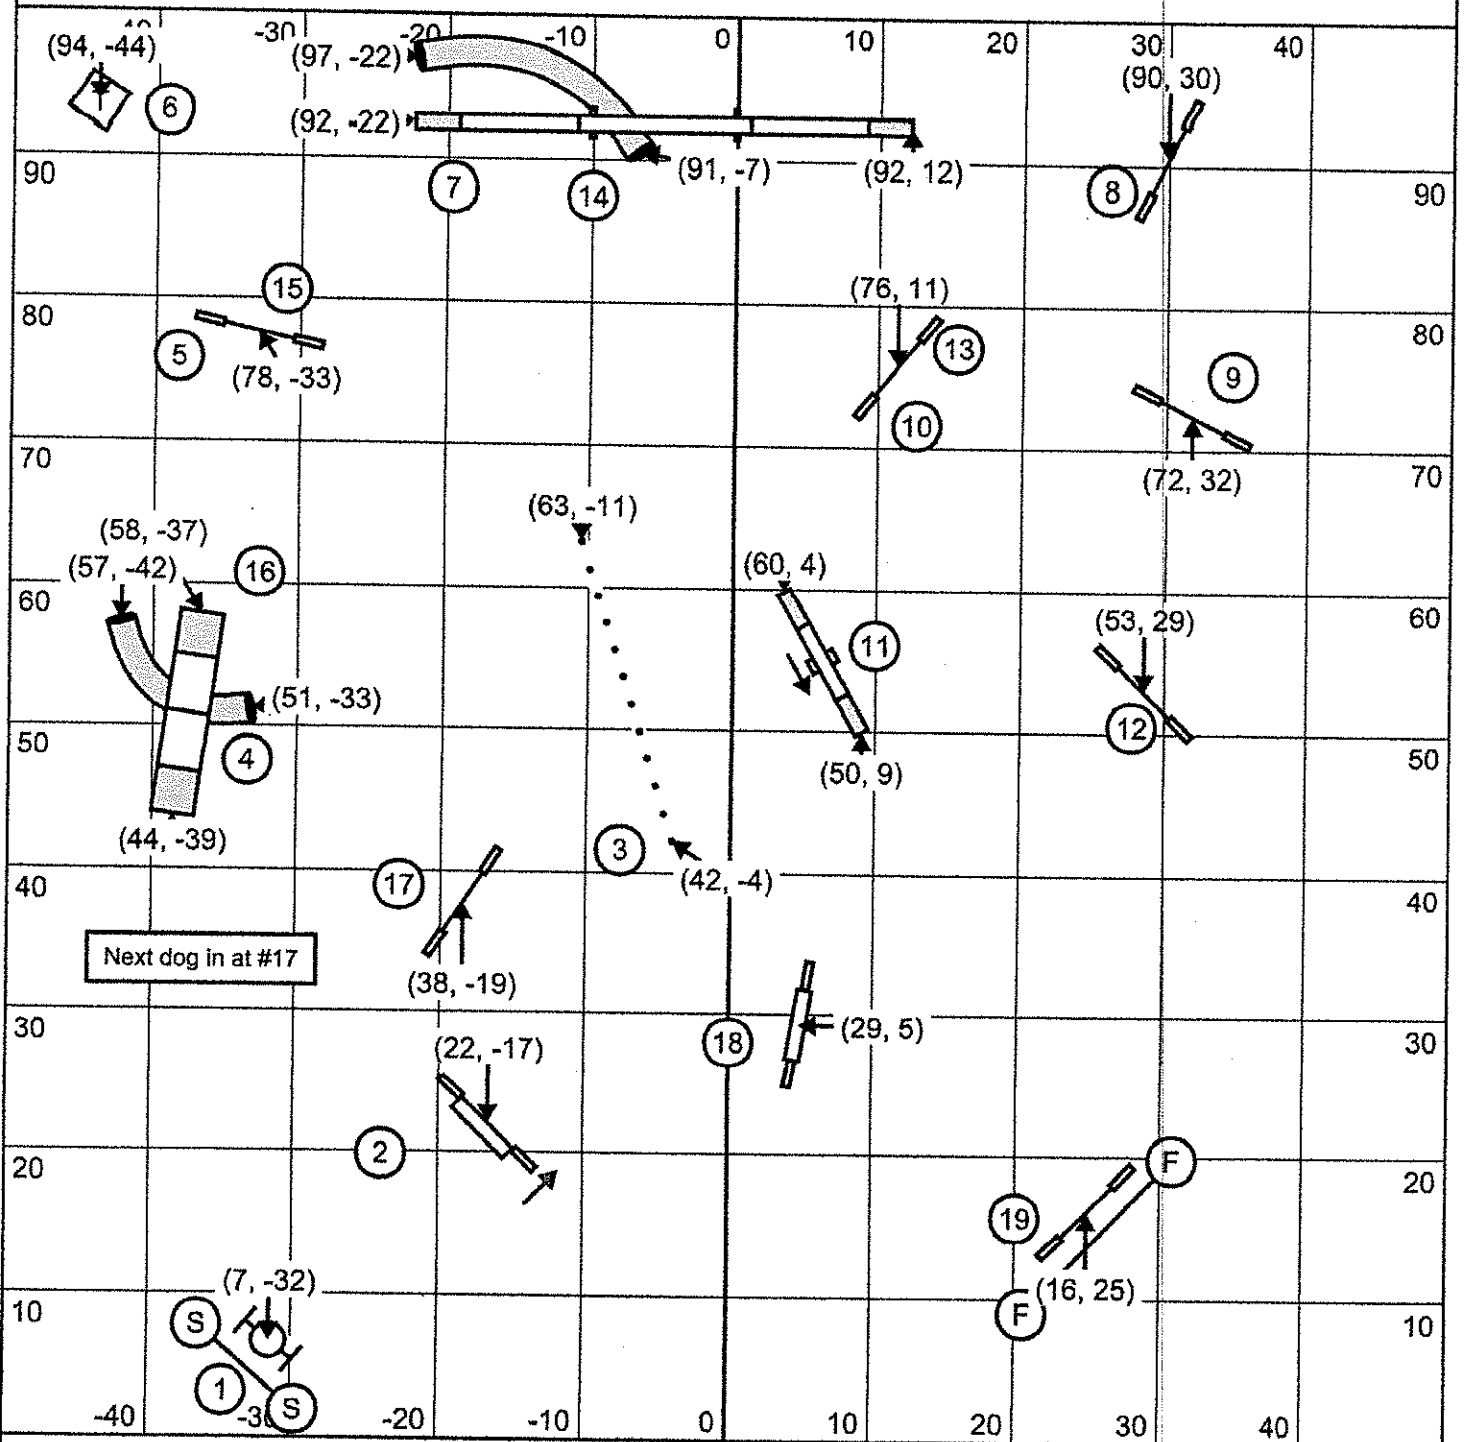

Advanced Jumpers

Advanced Snooker

Advanced Standard

Next dog in at #17

Adanced Gamblers

TRACS Sep. 16, 2017	Pt. System - 1,3,5,7 Opening - :25 sec	Gamble Times 24/22/20" - 15 sec 16/14" - 16 sec 10" - 17 sec Perf = +1 sec	Back to Back Allowed No Contact to Contact
------------------------	---	---	---

Lonny Elson