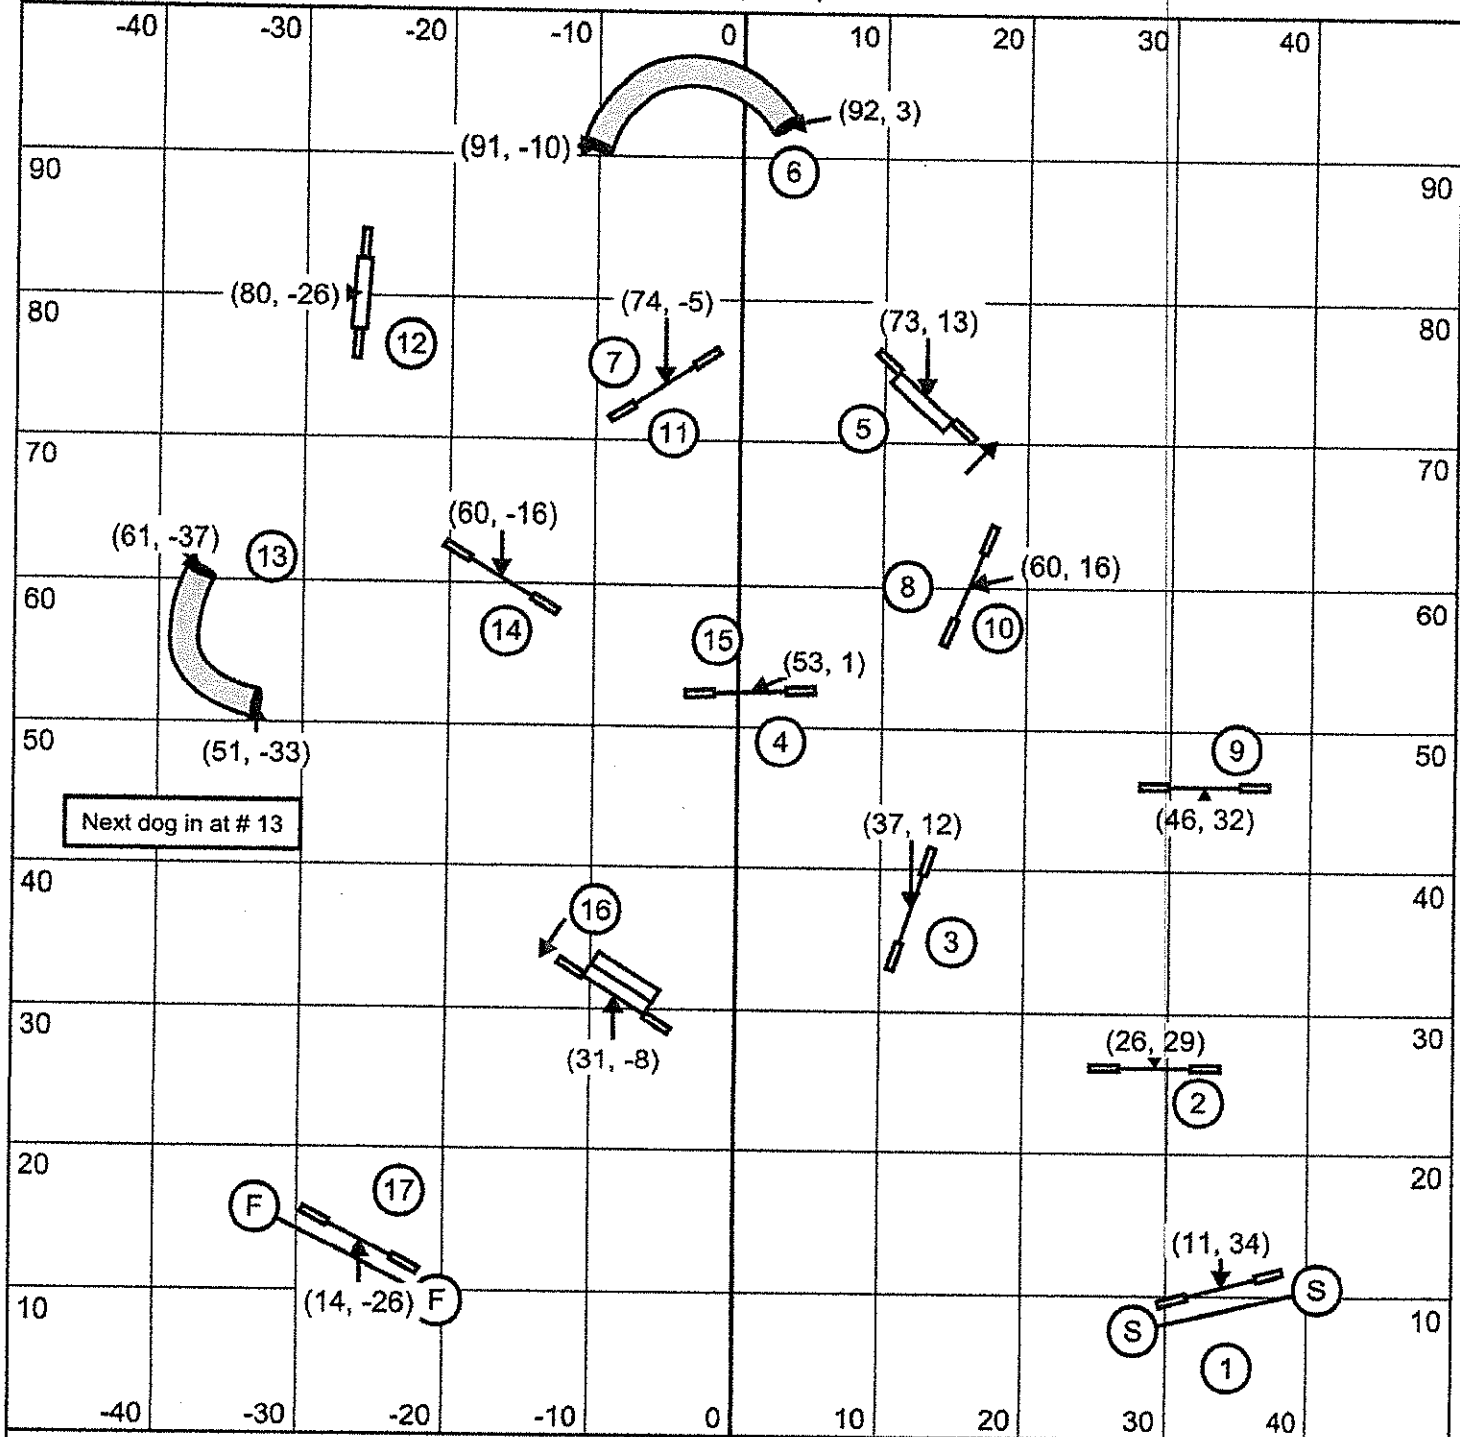

Advanced Jumpers

Advanced Snooker

Advanced Standard

Next dog in at #17

Adanced Gamblers

TRACS Sep. 16, 2017	Pt. System - 1,3,5,7 Opening - :25 sec	Gamble Times 24/22/20" - 15 sec 16/14" - 16 sec 10" - 17 sec Perf = +1 sec	Back to Back Allowed No Contact to Contact
------------------------	---	---	---

Lonny Elson