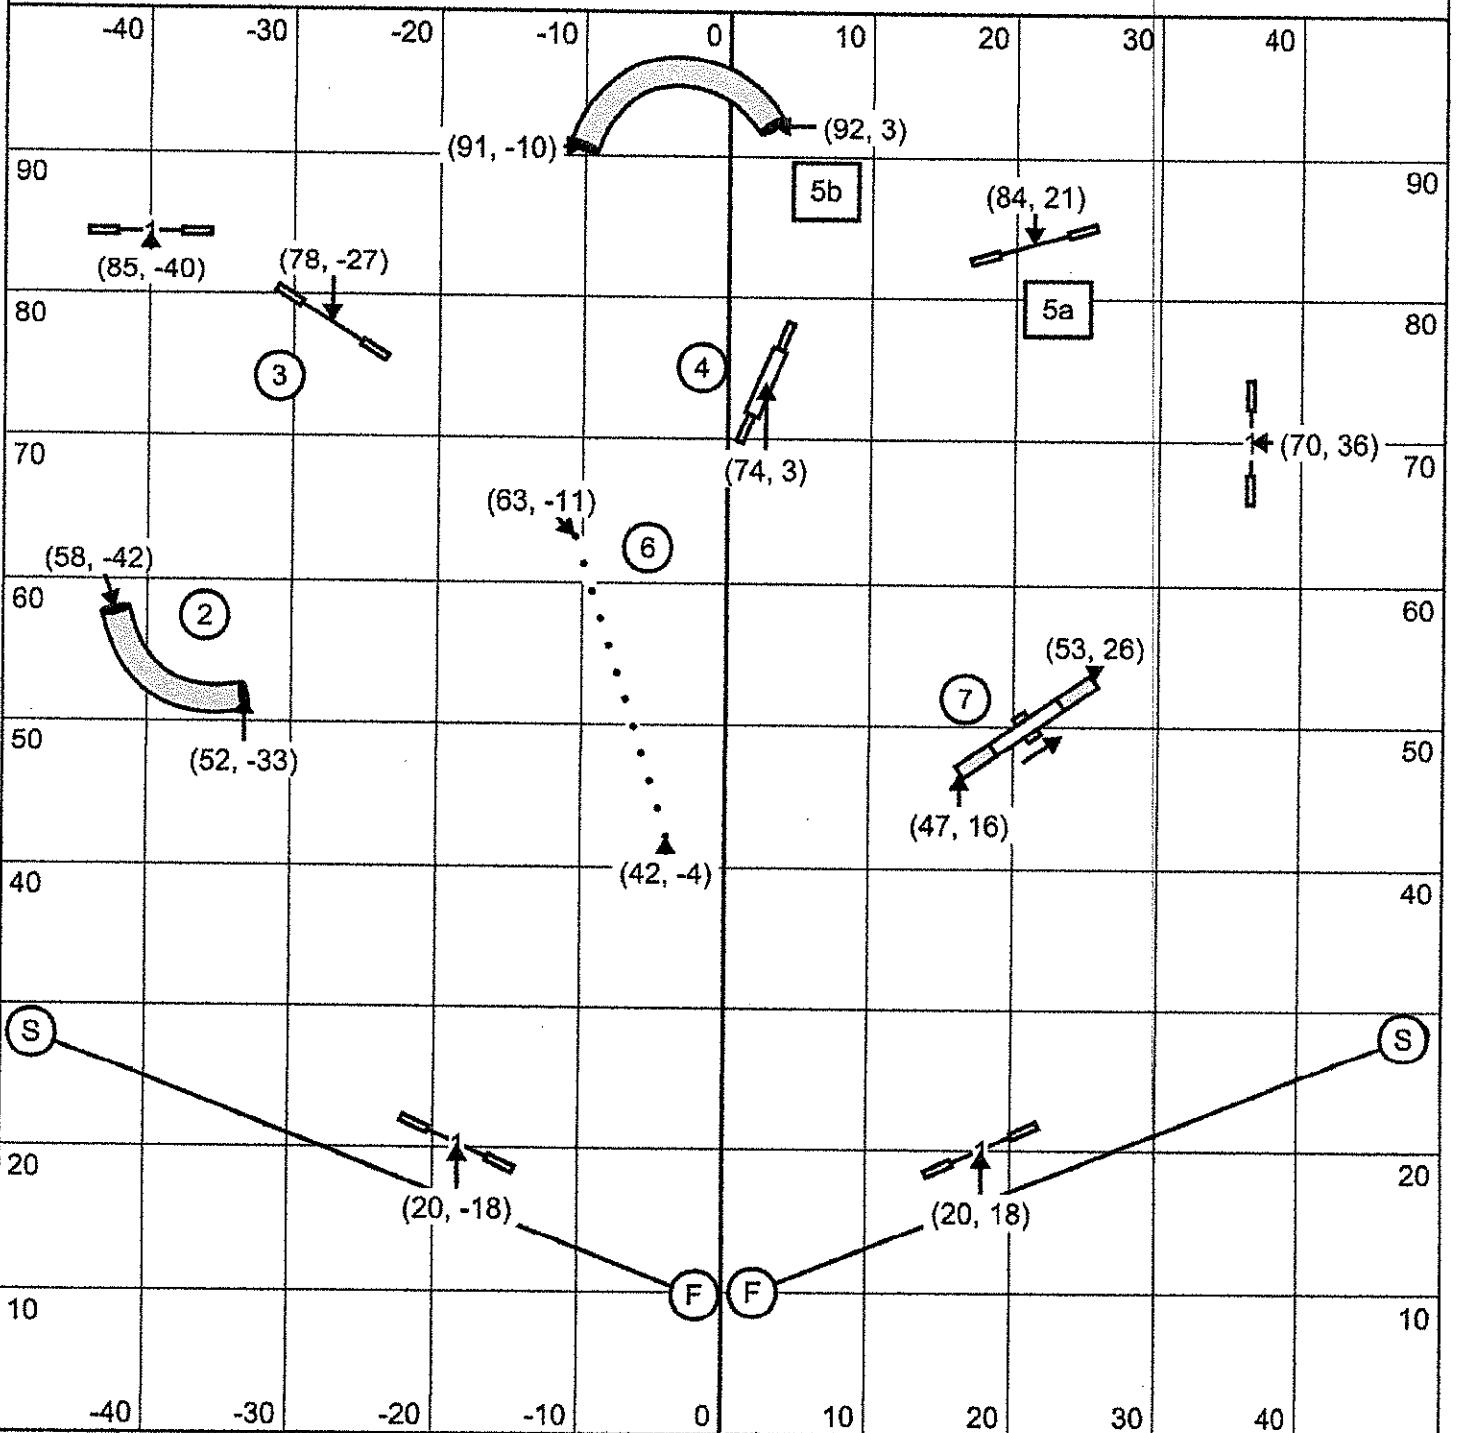

Advanced Jumpers

Advanced Snooker

Advanced Standard

Next dog in at #17

Adanced Gamblers

TRACS Sep. 16, 2017	Pt. System - 1,3,5,7 Opening - :25 sec	Gamble Times 24/22/20" - 15 sec 16/14" - 16 sec 10" - 17 sec Perf = +1 sec	Back to Back Allowed No Contact to Contact
------------------------	---	---	---

Lonny Elson