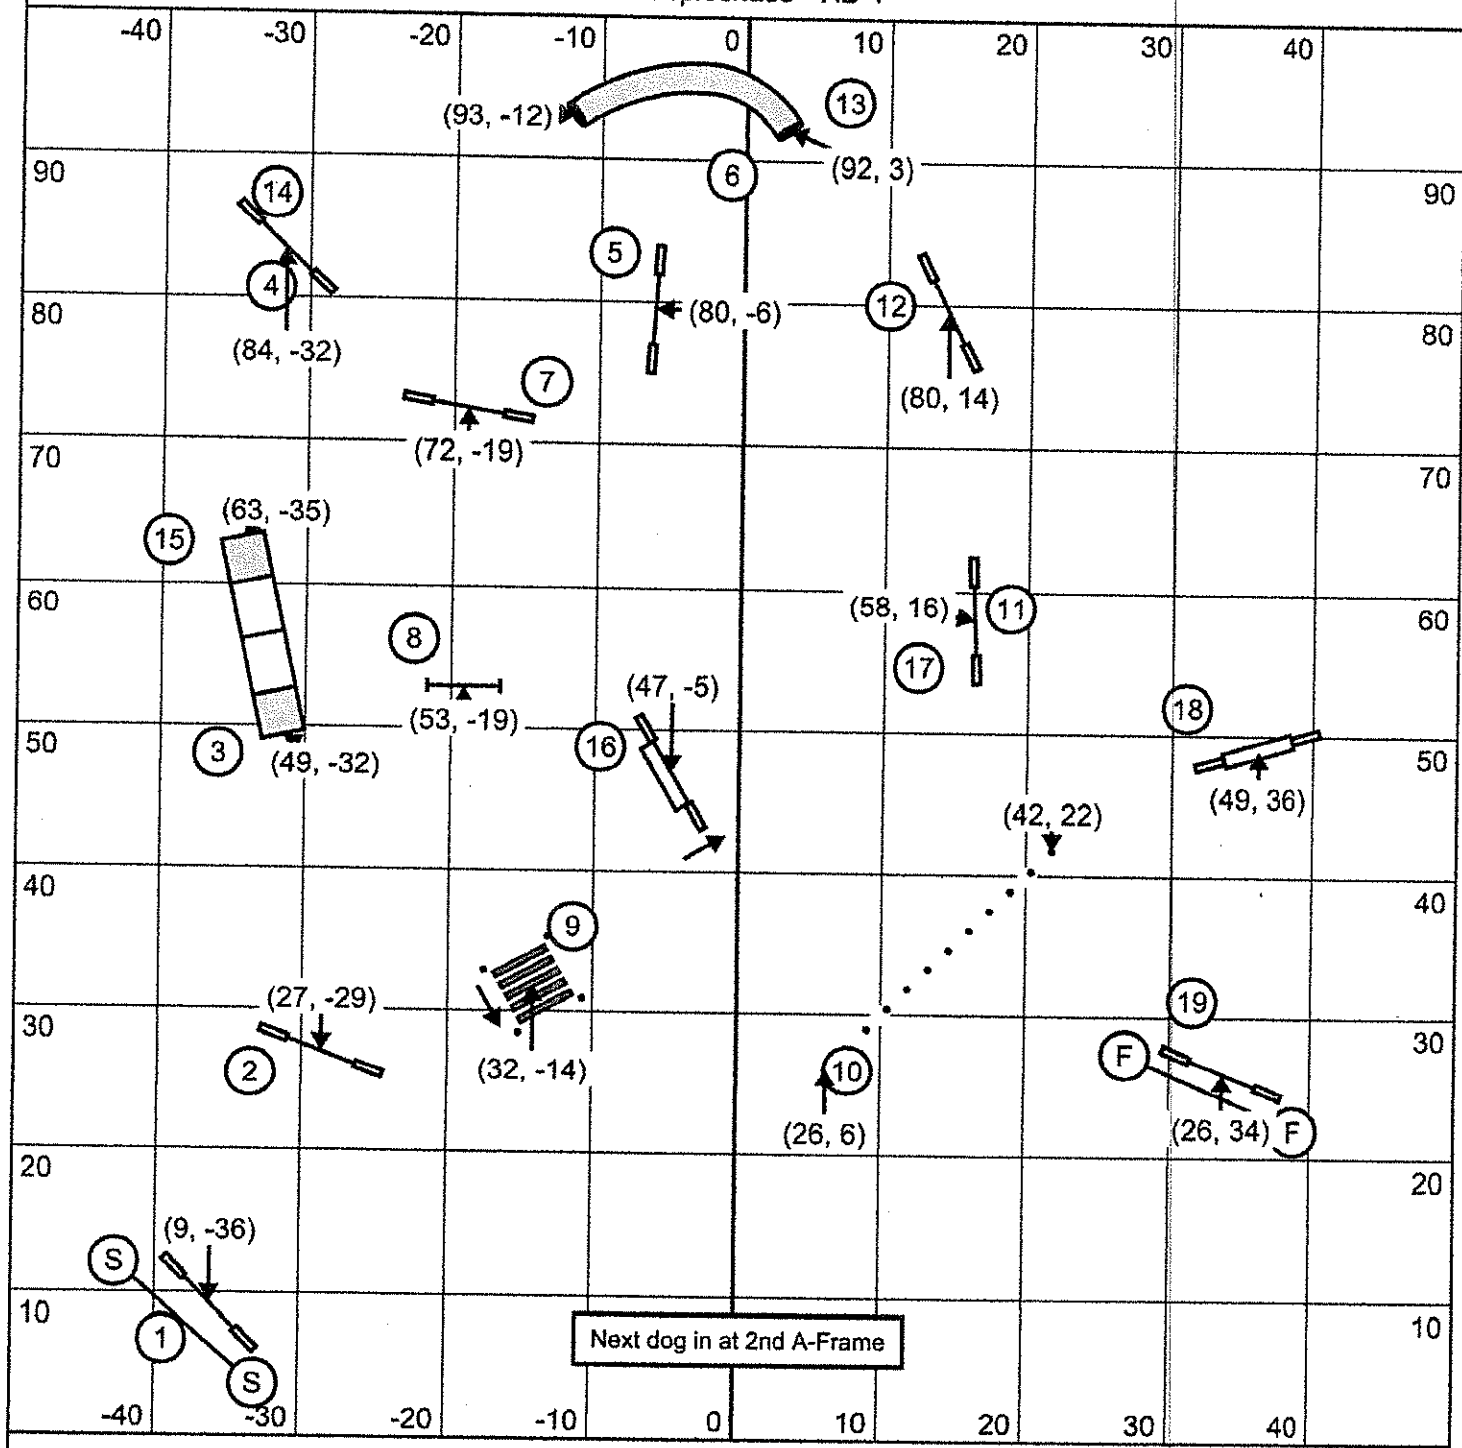

Steeplechase - RD 1

Next dog in at 2nd A-Frame

Steeplechase - RD 2

TRACS
Sep. 17, 2017

T/S

Lonny Elson