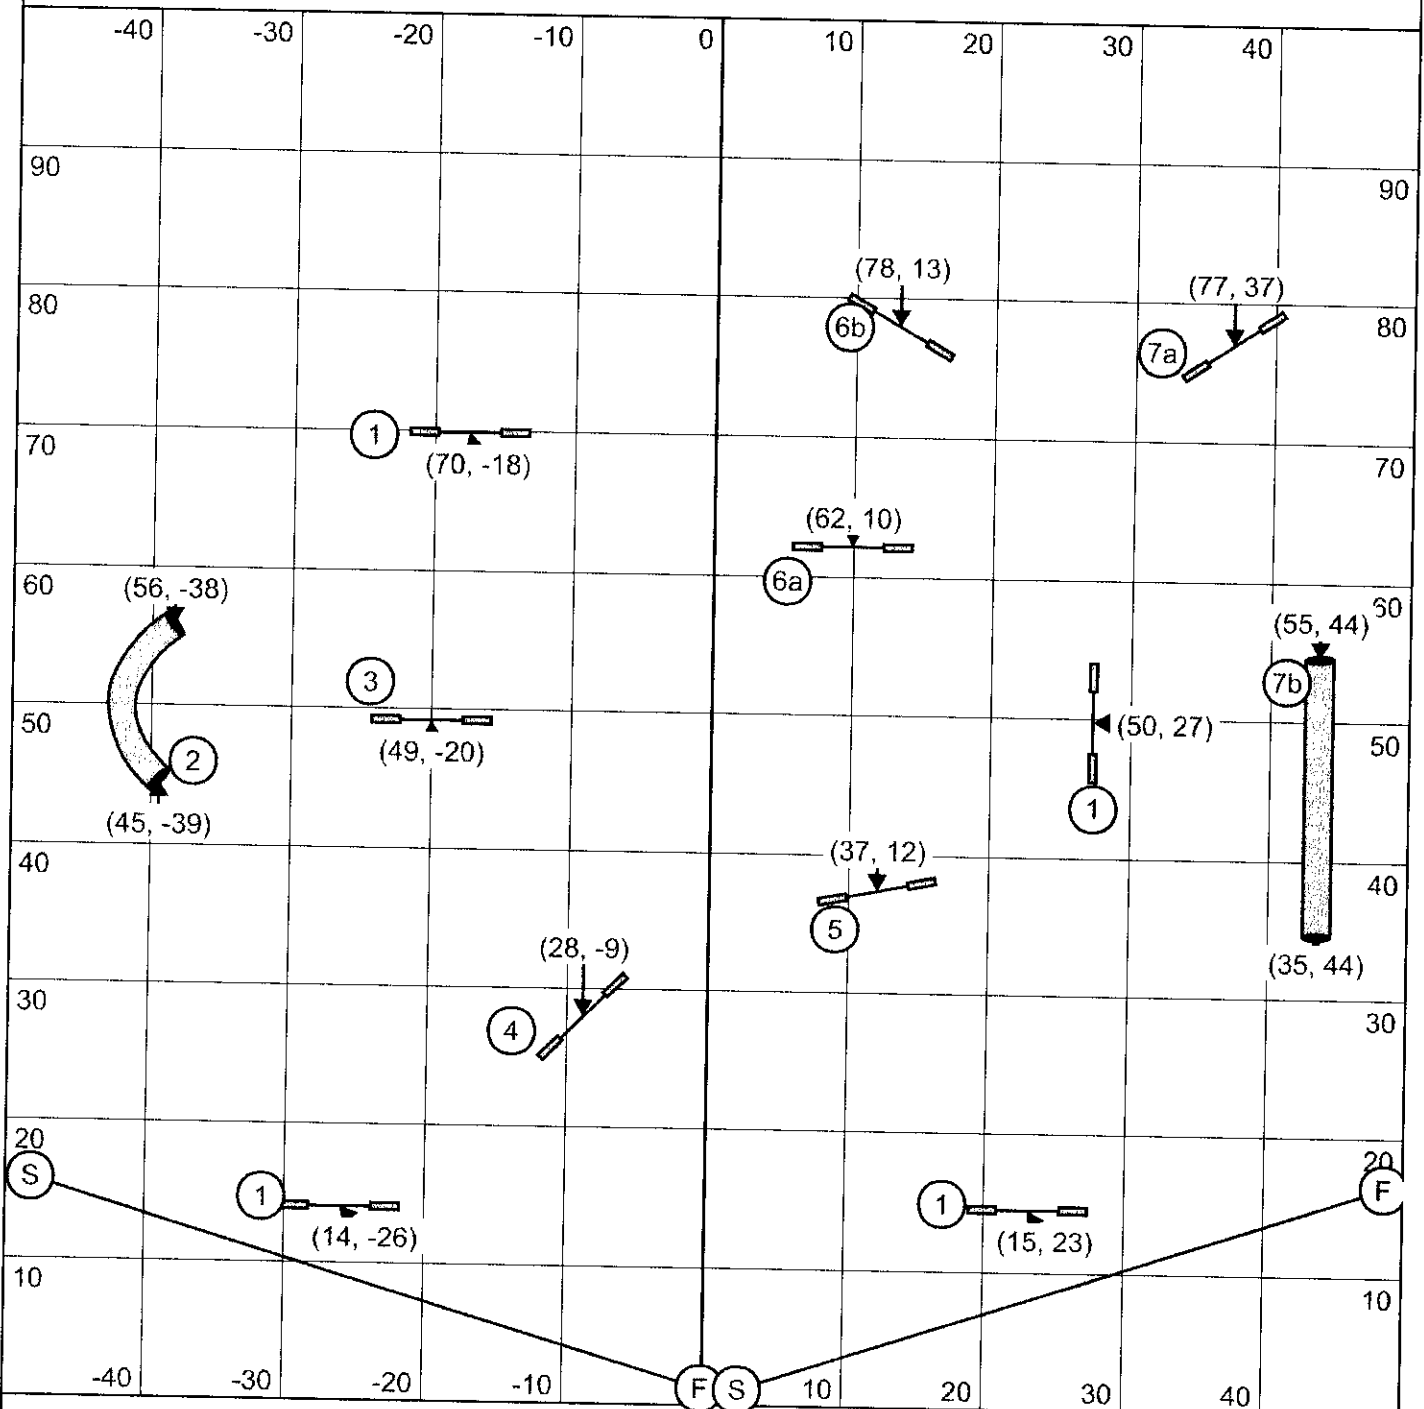

TRACS

April 10, 2016

Teri Thompson

ADVANCED / PII STANDARD

TRACS

April 10, 2016

Teri Thompson

ADVANCED / PII SNOOKER

3 OF 4 Reds

Combo's #6 & #7 can be taken in any direction in the opening for points

All numbers in the closing as marked

12/14"=47sec 16/18"=46sec 22/26"=45sec Perf dogs +1sec

TRACS

April 10, 2016

Teri Thompson

ADVANCED / PII JUMPERS

TRACS

April 10, 2016

Teri Thompson

ADVANCED / PII GAMBLERS

25 Sec Opening

1-3-5-7 Point System

A-Frame 7 Points

Back to Back OK. No Contact to Contact

18 Points needed in the opening

Gamble Times: 12/14"=17 sec 16/18"=16 sec 22/26"=15sec Perf dogs add 1 sec