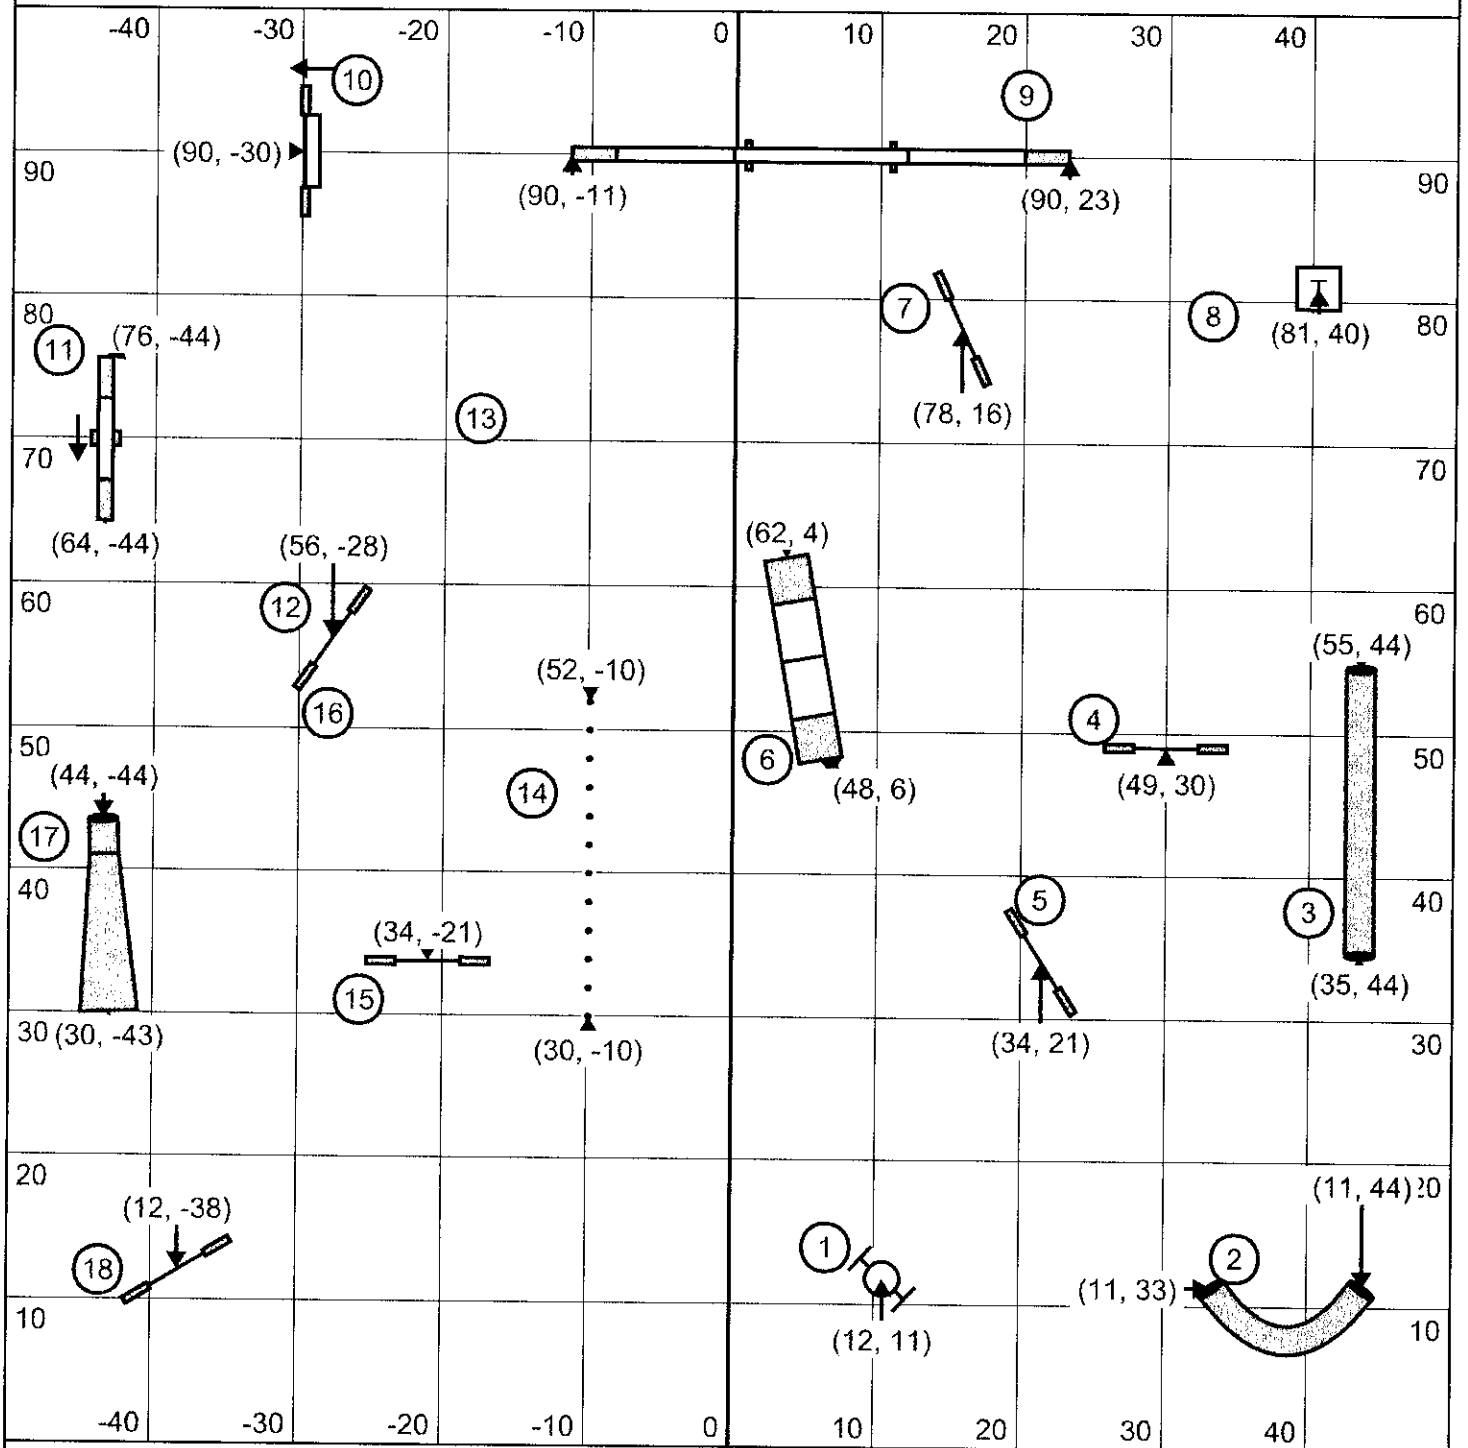

TRACS

April 10, 2016

Teri Thompson

ADVANCED / PII STANDARD

TRACS

April 10, 2016

Teri Thompson

ADVANCED / PII SNOOKER

3 OF 4 Reds

Combo's #6 & #7 can be taken in any direction in the opening for points

All numbers in the closing as marked

12/14"=47sec 16/18"=46sec 22/26"=45sec Perf dogs +1sec

TRACS

April 10, 2016

Teri Thompson

ADVANCED / PII JUMPERS

TRACS

April 10, 2016

Teri Thompson

ADVANCED / PII GAMBLERS

25 Sec Opening

1-3-5-7 Point System

A-Frame 7 Points

Back to Back OK. No Contact to Contact

18 Points needed in the opening

Gamble Times: 12/14"=17 sec 16/18"=16 sec 22/26"=15sec Perf dogs add 1 sec