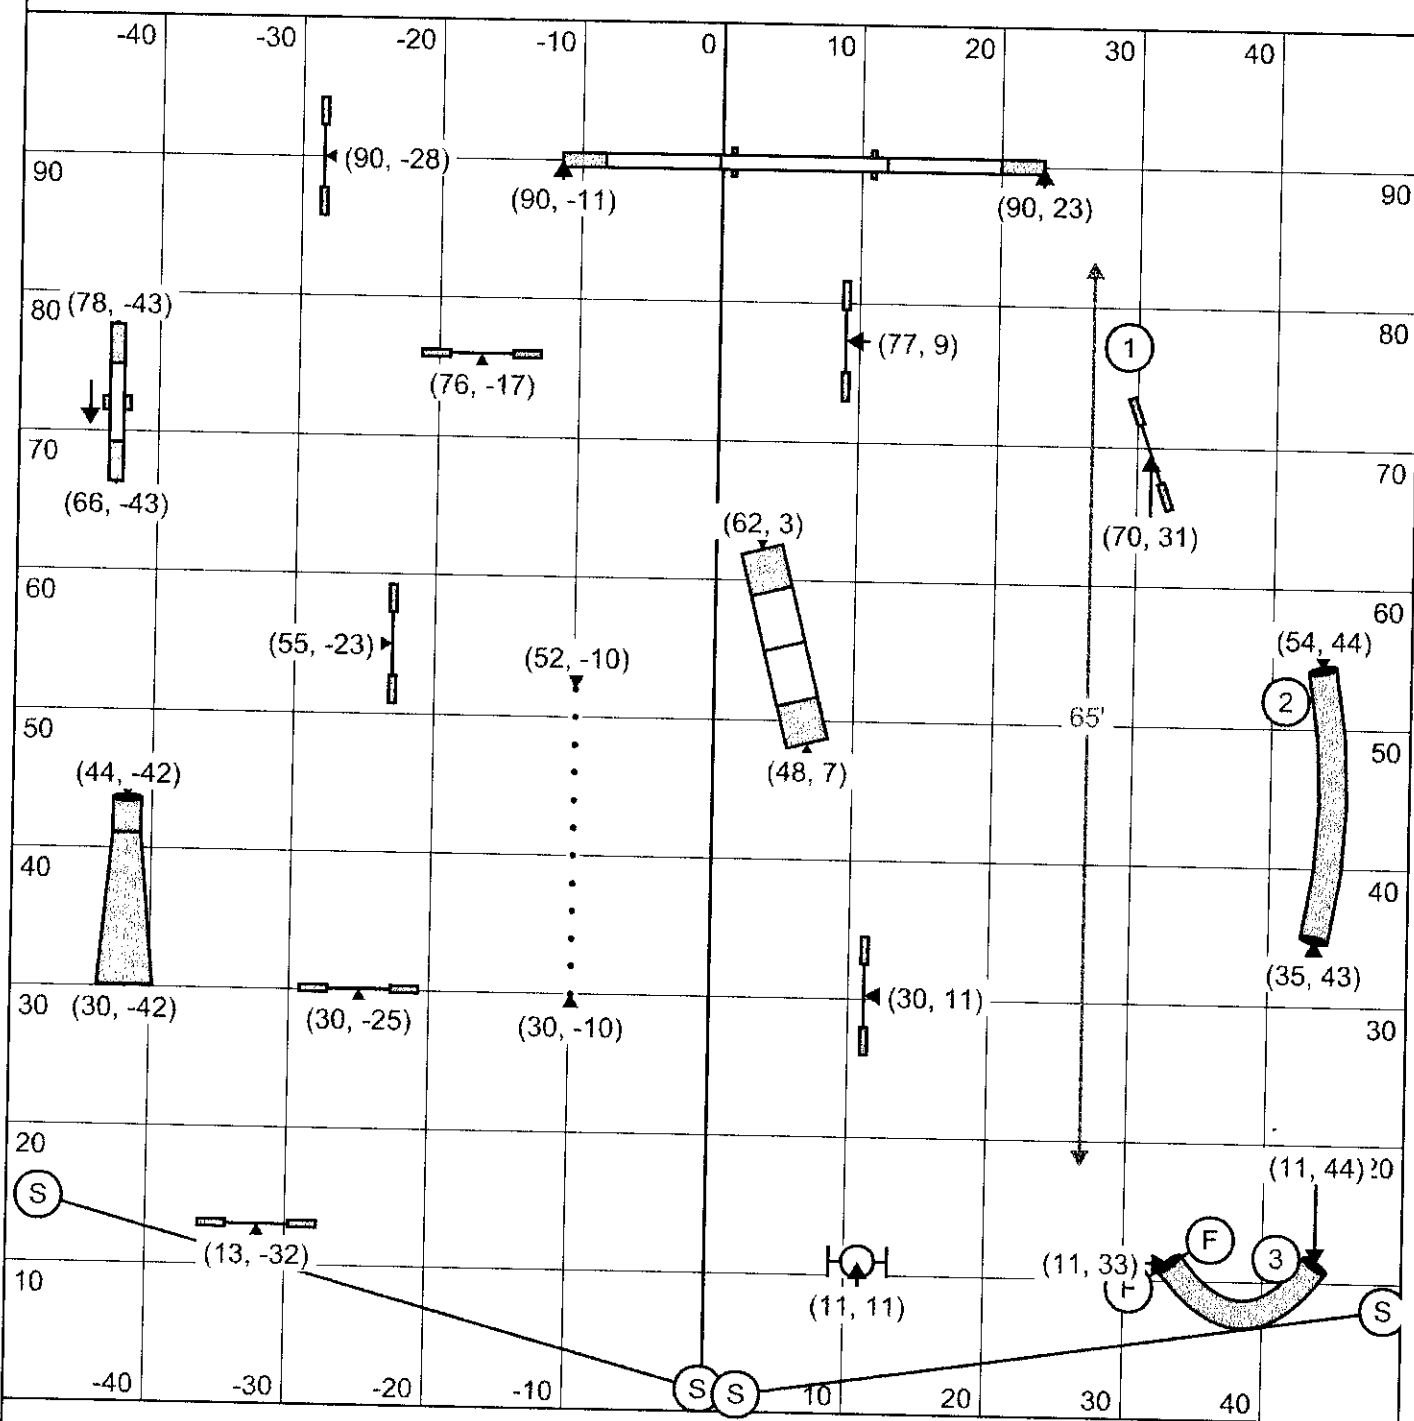

3 OF 4 Reds

Combo's #6 & #7 can be taken in any direction in the opening for points

All numbers in the closing as marked

12/14"=47sec 16/18"=46sec 22/26"=45sec Perf dogs +1sec

TRACS

April 10, 2016

Teri Thompson

ADVANCED / PII JUMPERS

TRACS

April 10, 2016

Teri Thompson

ADVANCED / PII GAMBLERS

25 Sec Opening

1-3-5-7 Point System

A-Frame 7 Points

Back to Back OK. No Contact to Contact

18 Points needed in the opening

Gamble Times: 12/14"=17 sec 16/18"=16 sec 22/26"=15sec Perf dogs add 1 sec