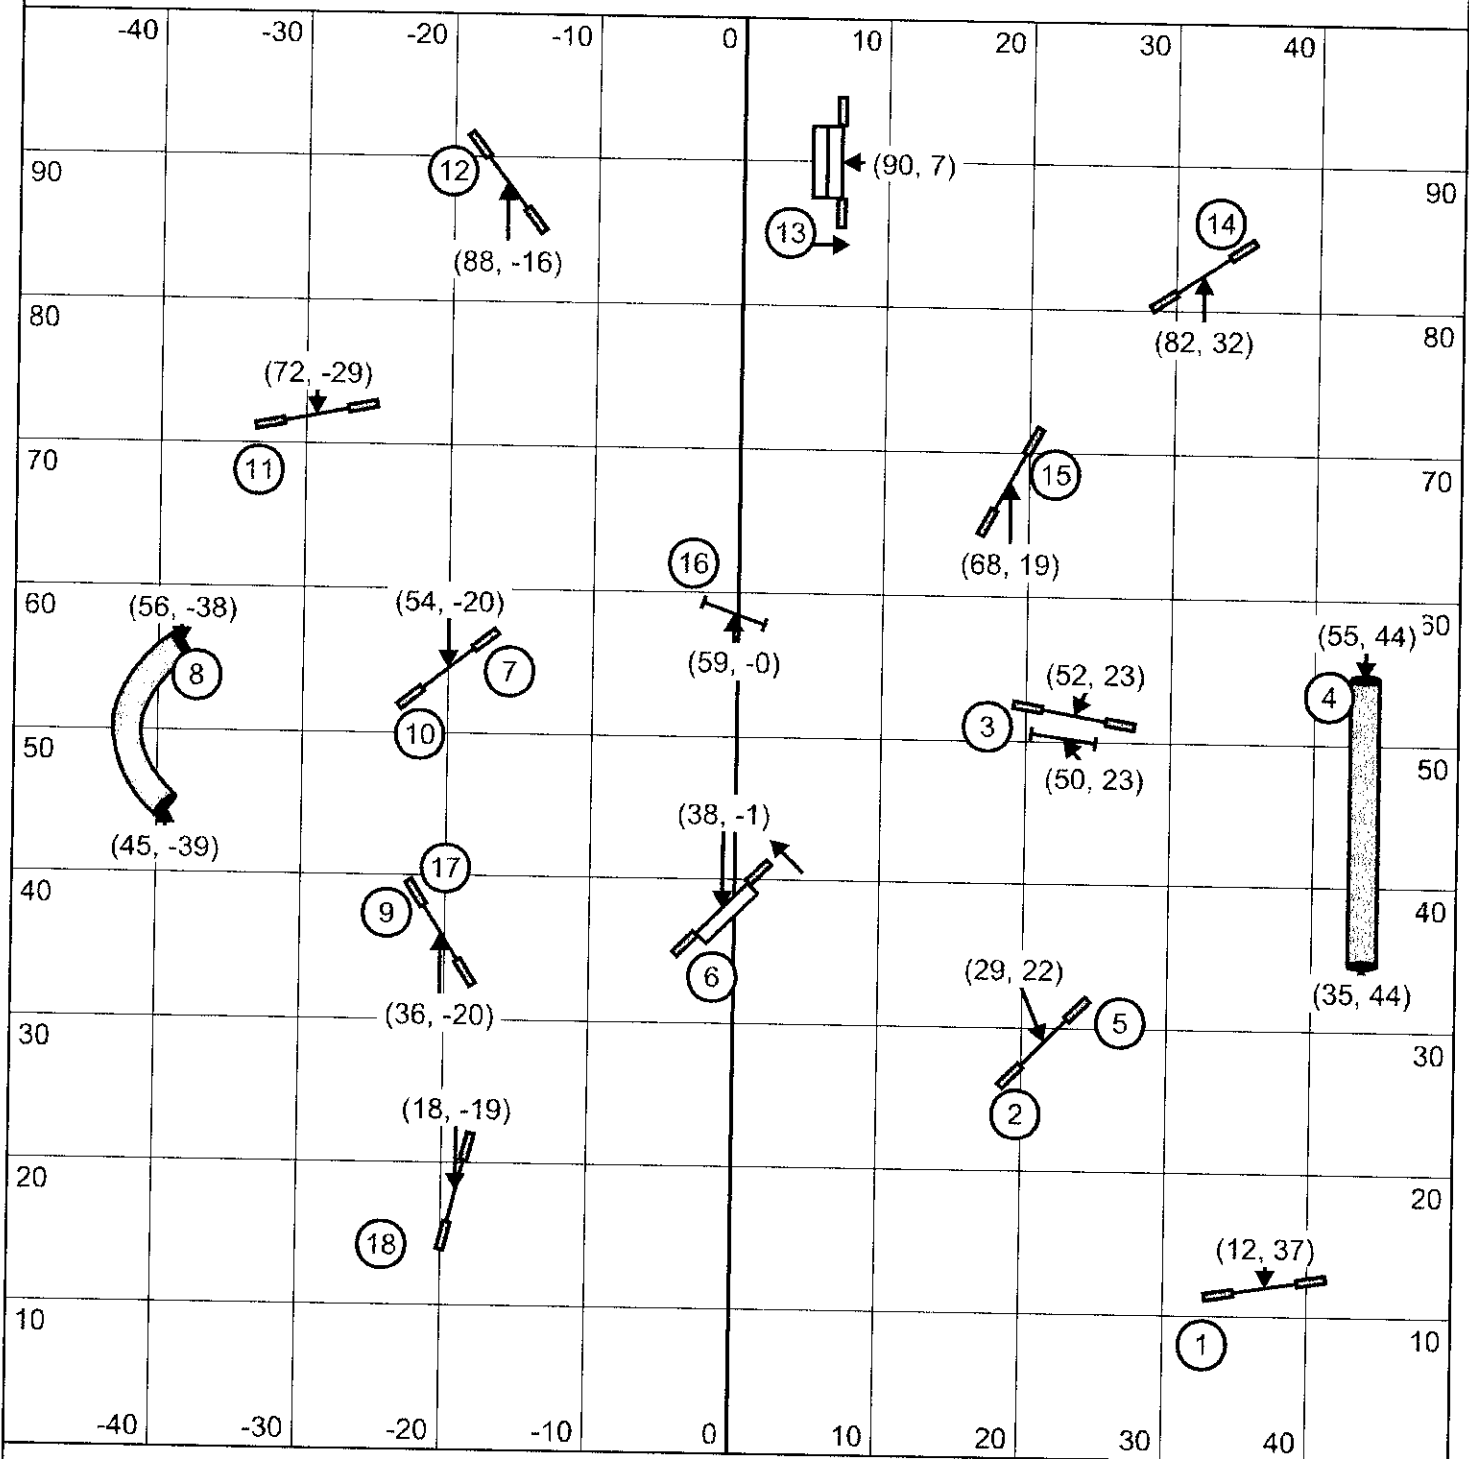

3 OF 4 Reds

Combo's #6 & #7 can be taken in any direction in the opening for points

All numbers in the closing as marked

12/14"=47sec 16/18"=46sec 22/26"=45sec Perf dogs +1sec

TRACS

April 10, 2016

Teri Thompson

ADVANCED / PII JUMPERS

TRACS

April 10, 2016

Teri Thompson

ADVANCED / PII GAMBLERS

25 Sec Opening

1-3-5-7 Point System

A-Frame 7 Points

Back to Back OK. No Contact to Contact

18 Points needed in the opening

Gamble Times: 12/14"=17 sec 16/18"=16 sec 22/26"=15sec Perf dogs add 1 sec