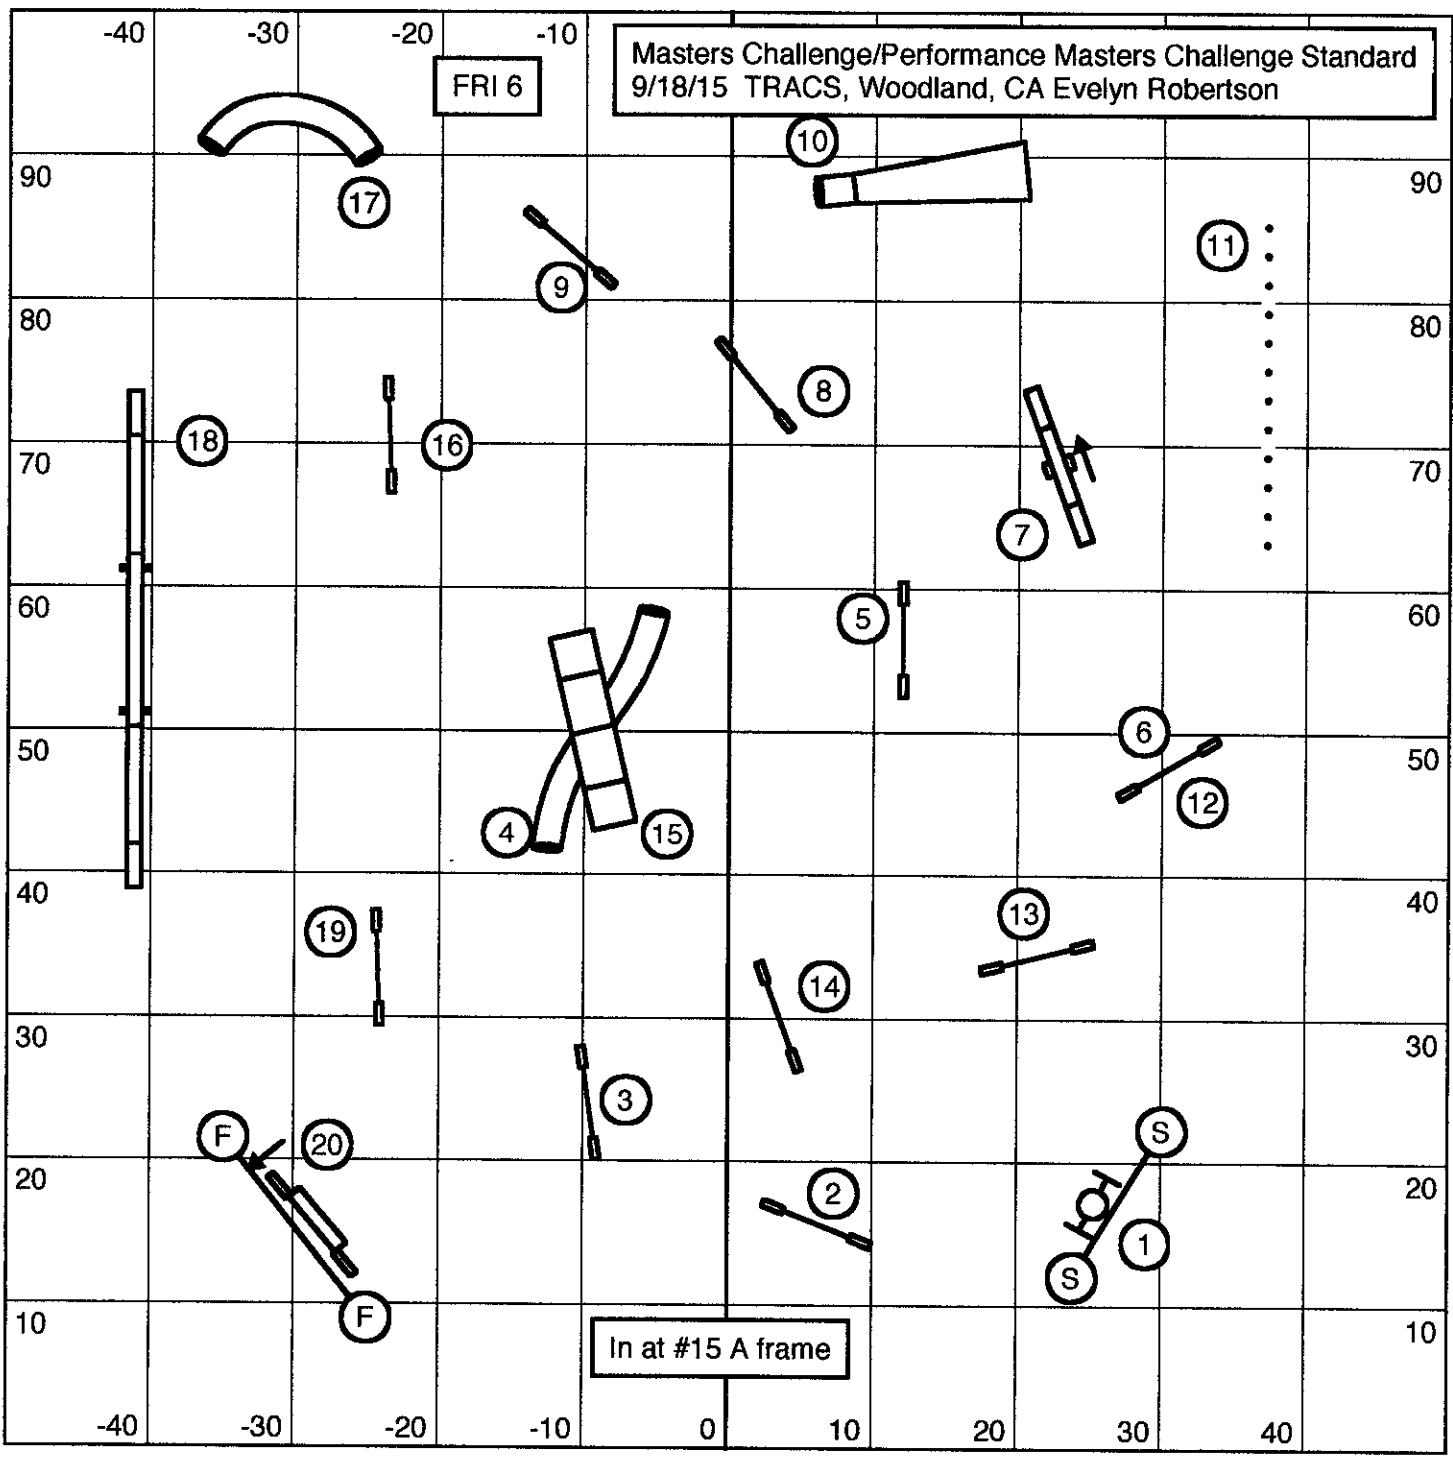

Masters Challenge/Performance Masters Challenge Standard  
9/18/15 TRACS, Woodland, CA Evelyn Robertson

FRI 6

In at #15 A frame

Masters Challenge/Performance Masters Challenge Jumpers  
9/18/15 TRACS, Woodland, CA Evelyn Robertson