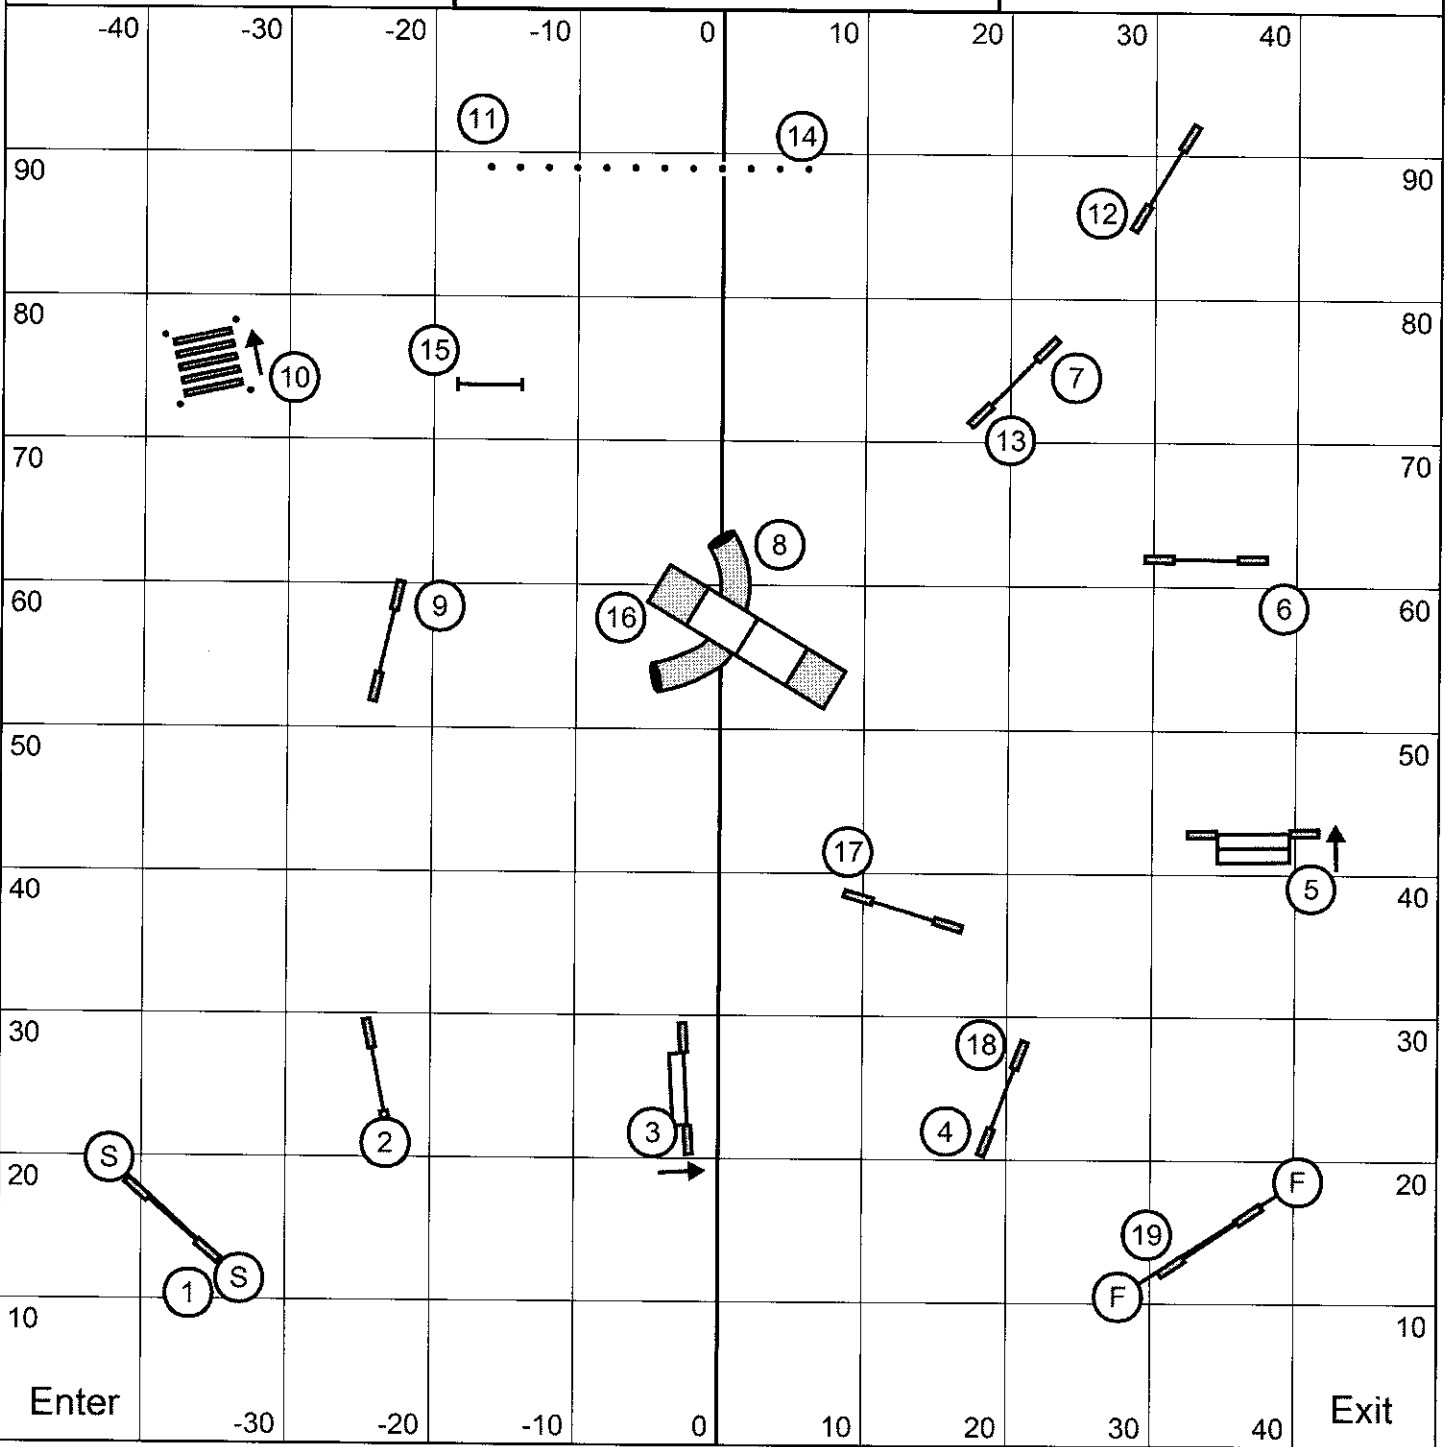

Steeplechase / PSJ - R1 - TRACS
 Saturday, June 13, 2015
 Diana Wilkins

Enter the ring when dog before you leaves #14 weaves

Steeplechase / PSJ R2 - TRACS
 Saturday, June 13, 2015
 Diana Wilkins

Enter the ring when the dog before you enters #12 tunnel