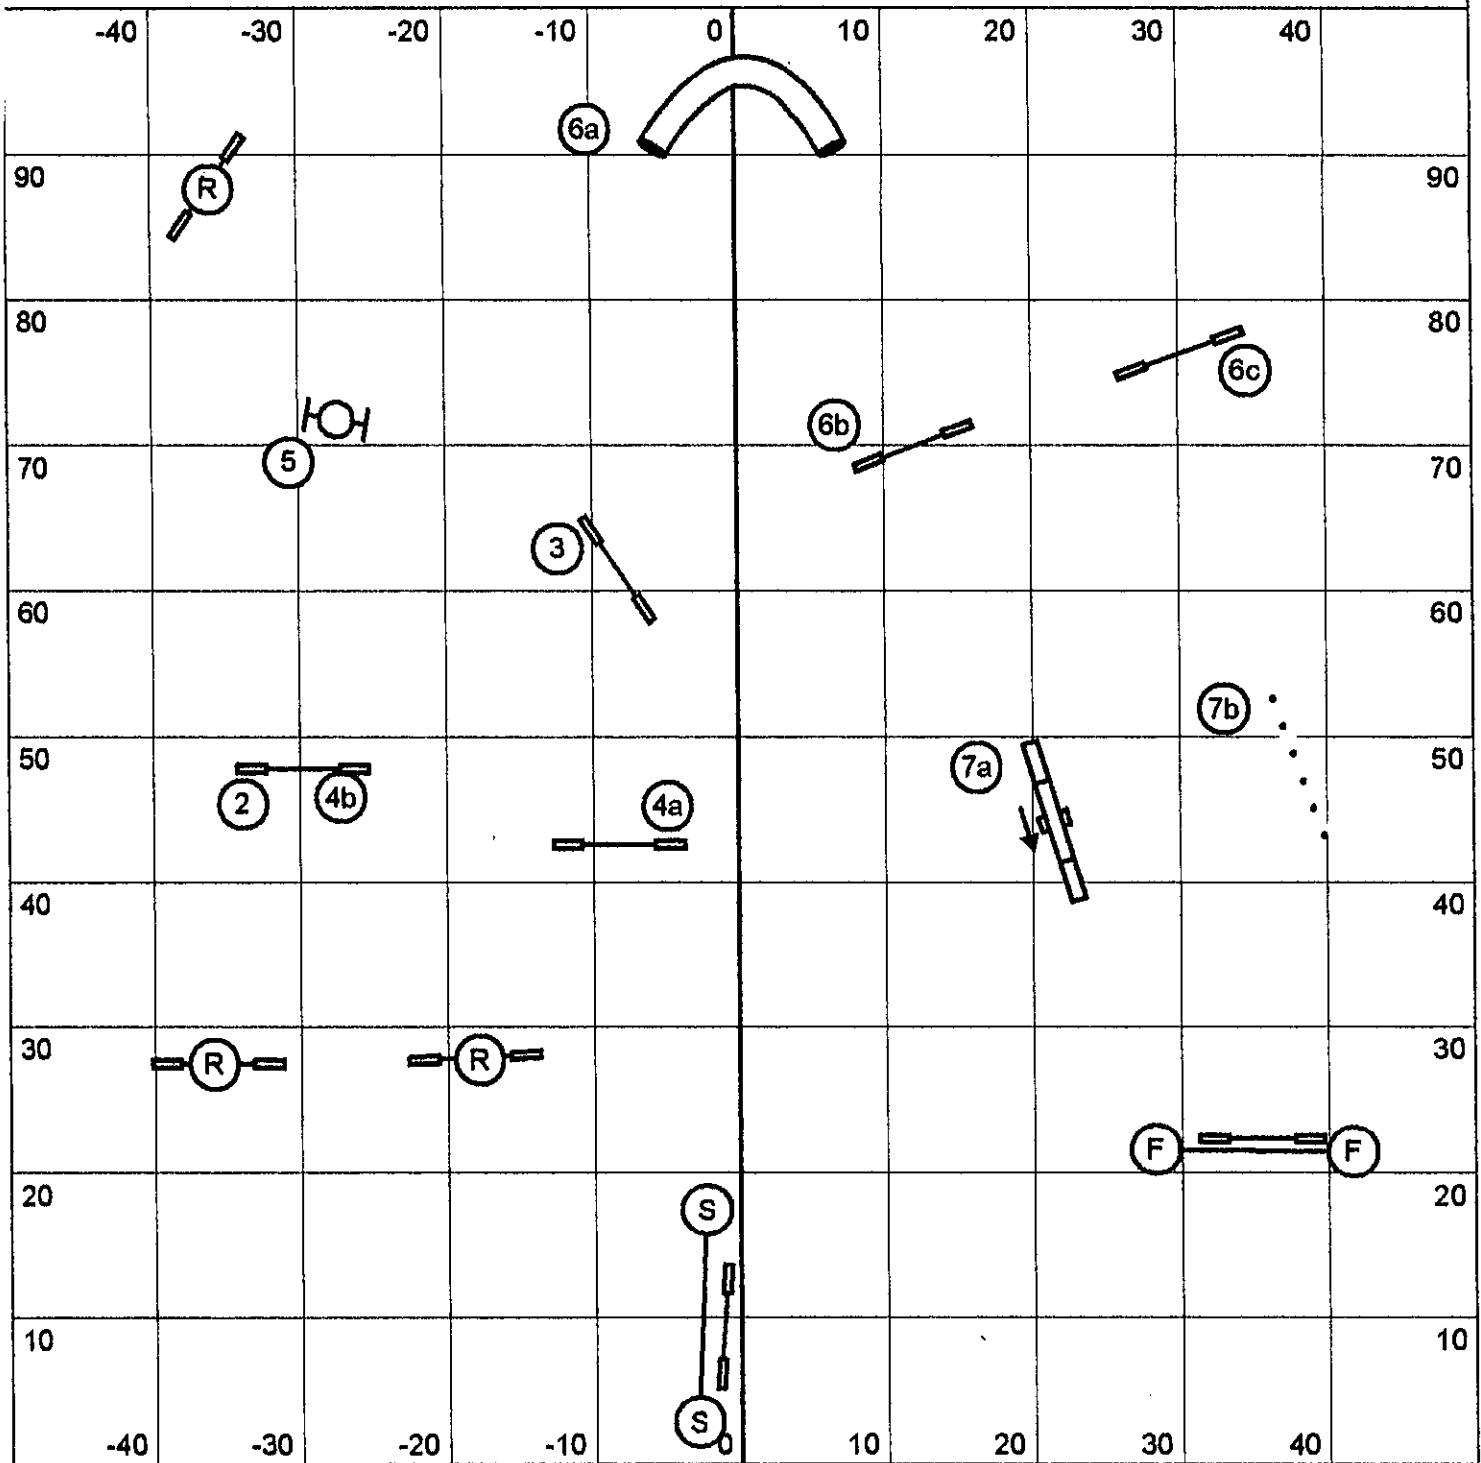

# Master/PIII/Vet Standard

TRACS, Woodland, CA Judge: Nita Woulf  
Sunday, Sept. 21, 2014

# Master/PIII/Vet Snooker

TRACS, Woodland, CA Judge: Nita Woulf  
Sunday, Sept. 21, 2014

3 Reds. Start jump bidirectional. Opening: all obstacles bi-directional, combos any order.  
Closing: as numbered. Finish jump live entire run.  
Closing: 26/22"-51 sec, 16"-52 sec, 12"-53 sec Perf +1, Vet +3

# Master/Pill Pairs

TRACS, Woodland, CA Judge: Nita Woulf  
Sunday, Sept. 21, 2014