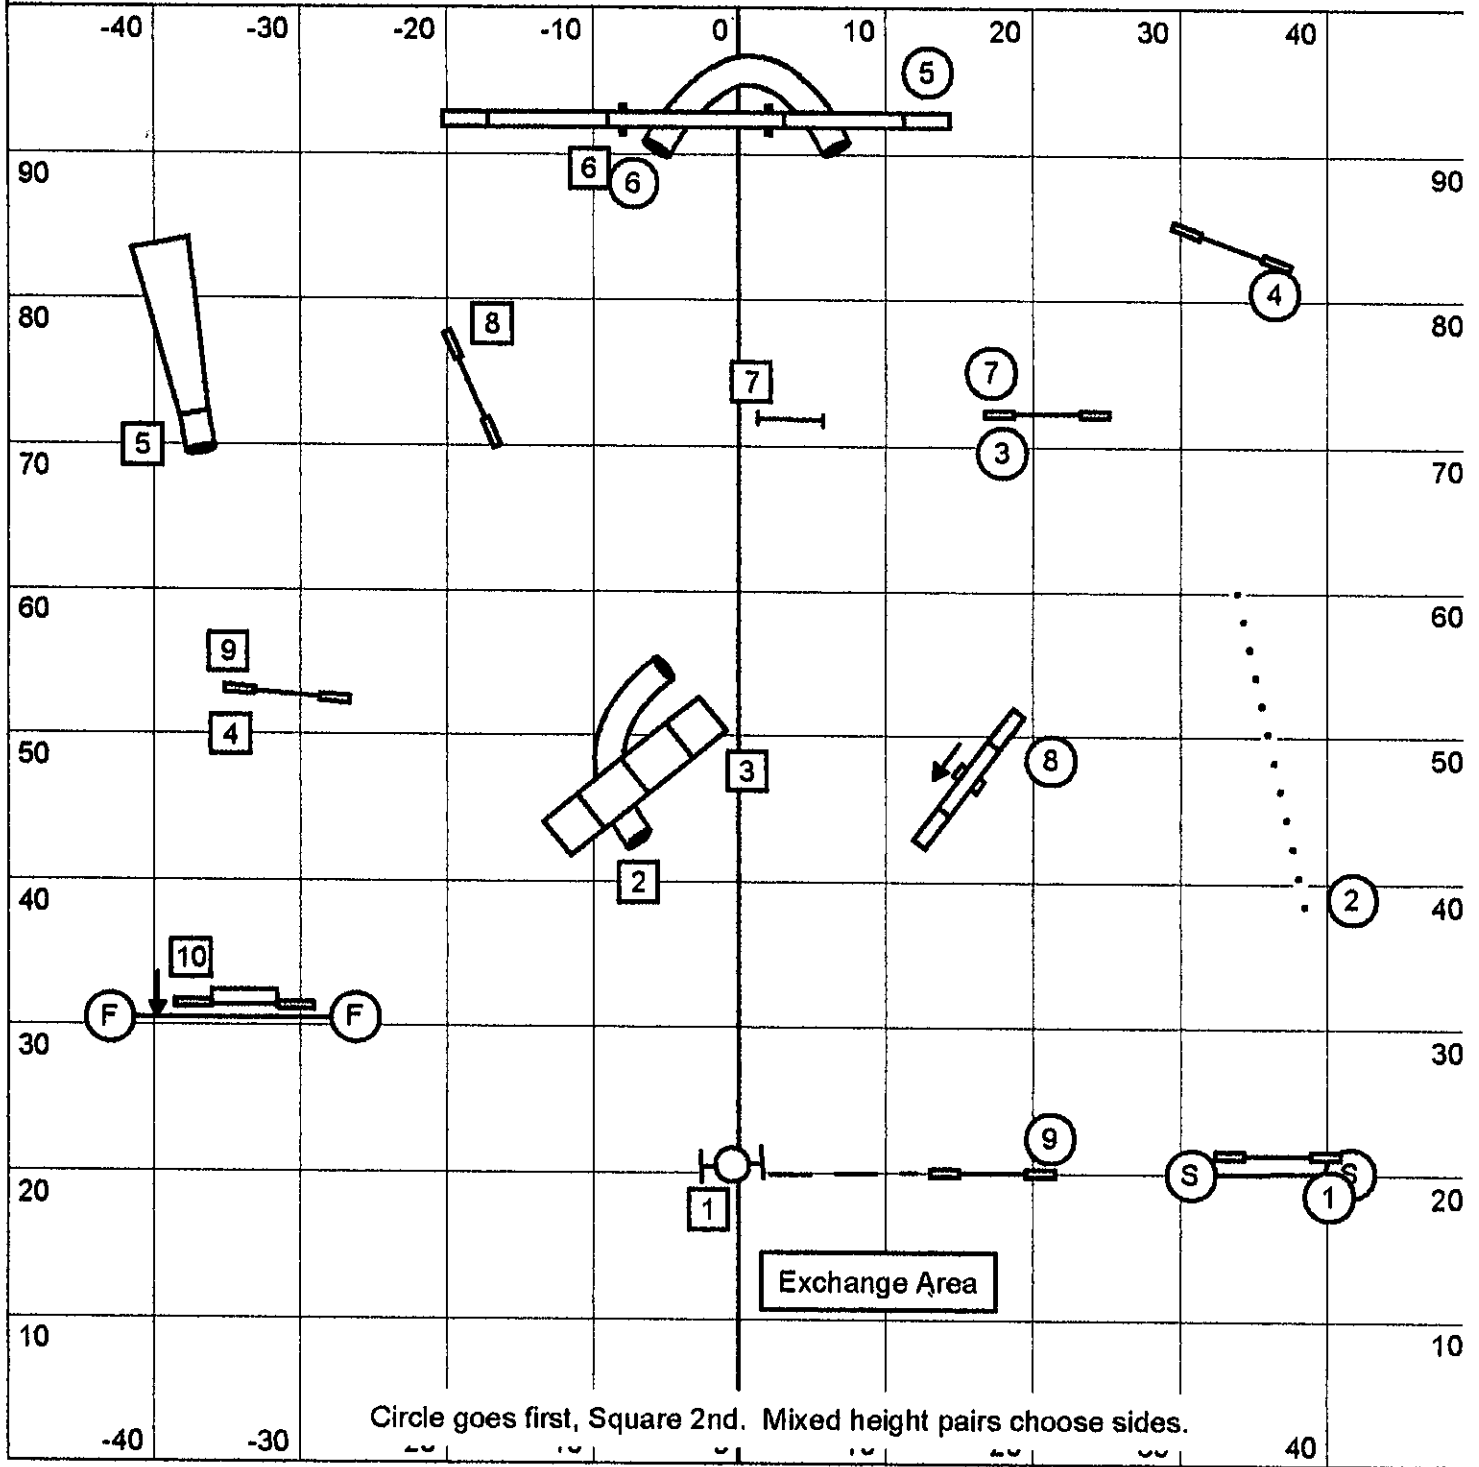

Master/Pill Pairs

TRACS, Woodland, CA Judge: Nita Woulf
Sunday, Sept. 21, 2014