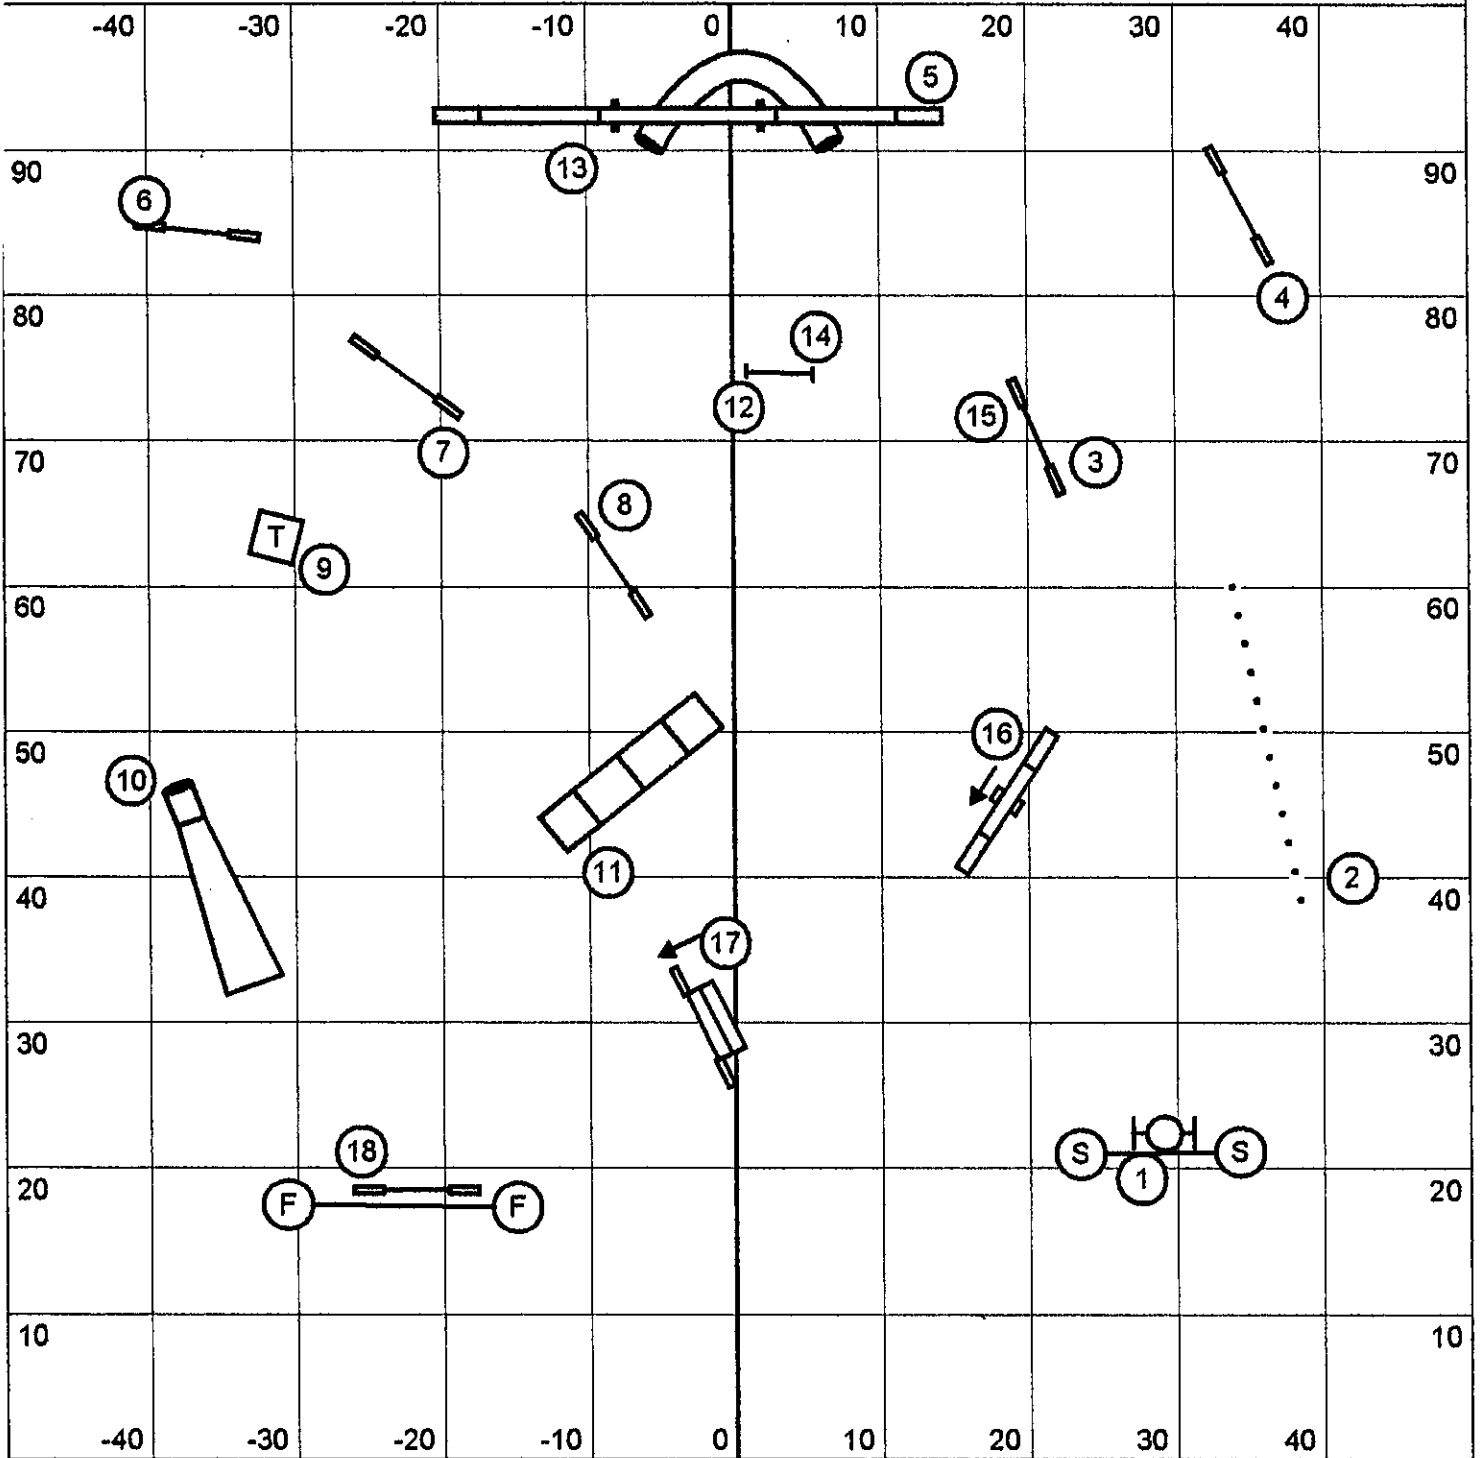

# Master/PIII/Vet Snooker

TRACS, Woodland, CA Judge: Nita Woulf  
Sunday, Sept. 21, 2014

3 Reds. Start jump bidirectional. Opening: all obstacles bi-directional, combos any order.  
Closing: as numbered. Finish jump live entire run.  
Closing: 26/22"-51 sec, 16"-52 sec, 12"-53 sec Perf +1, Vet +3

# Master/Pill Pairs

TRACS, Woodland, CA Judge: Nita Woulf  
Sunday, Sept. 21, 2014