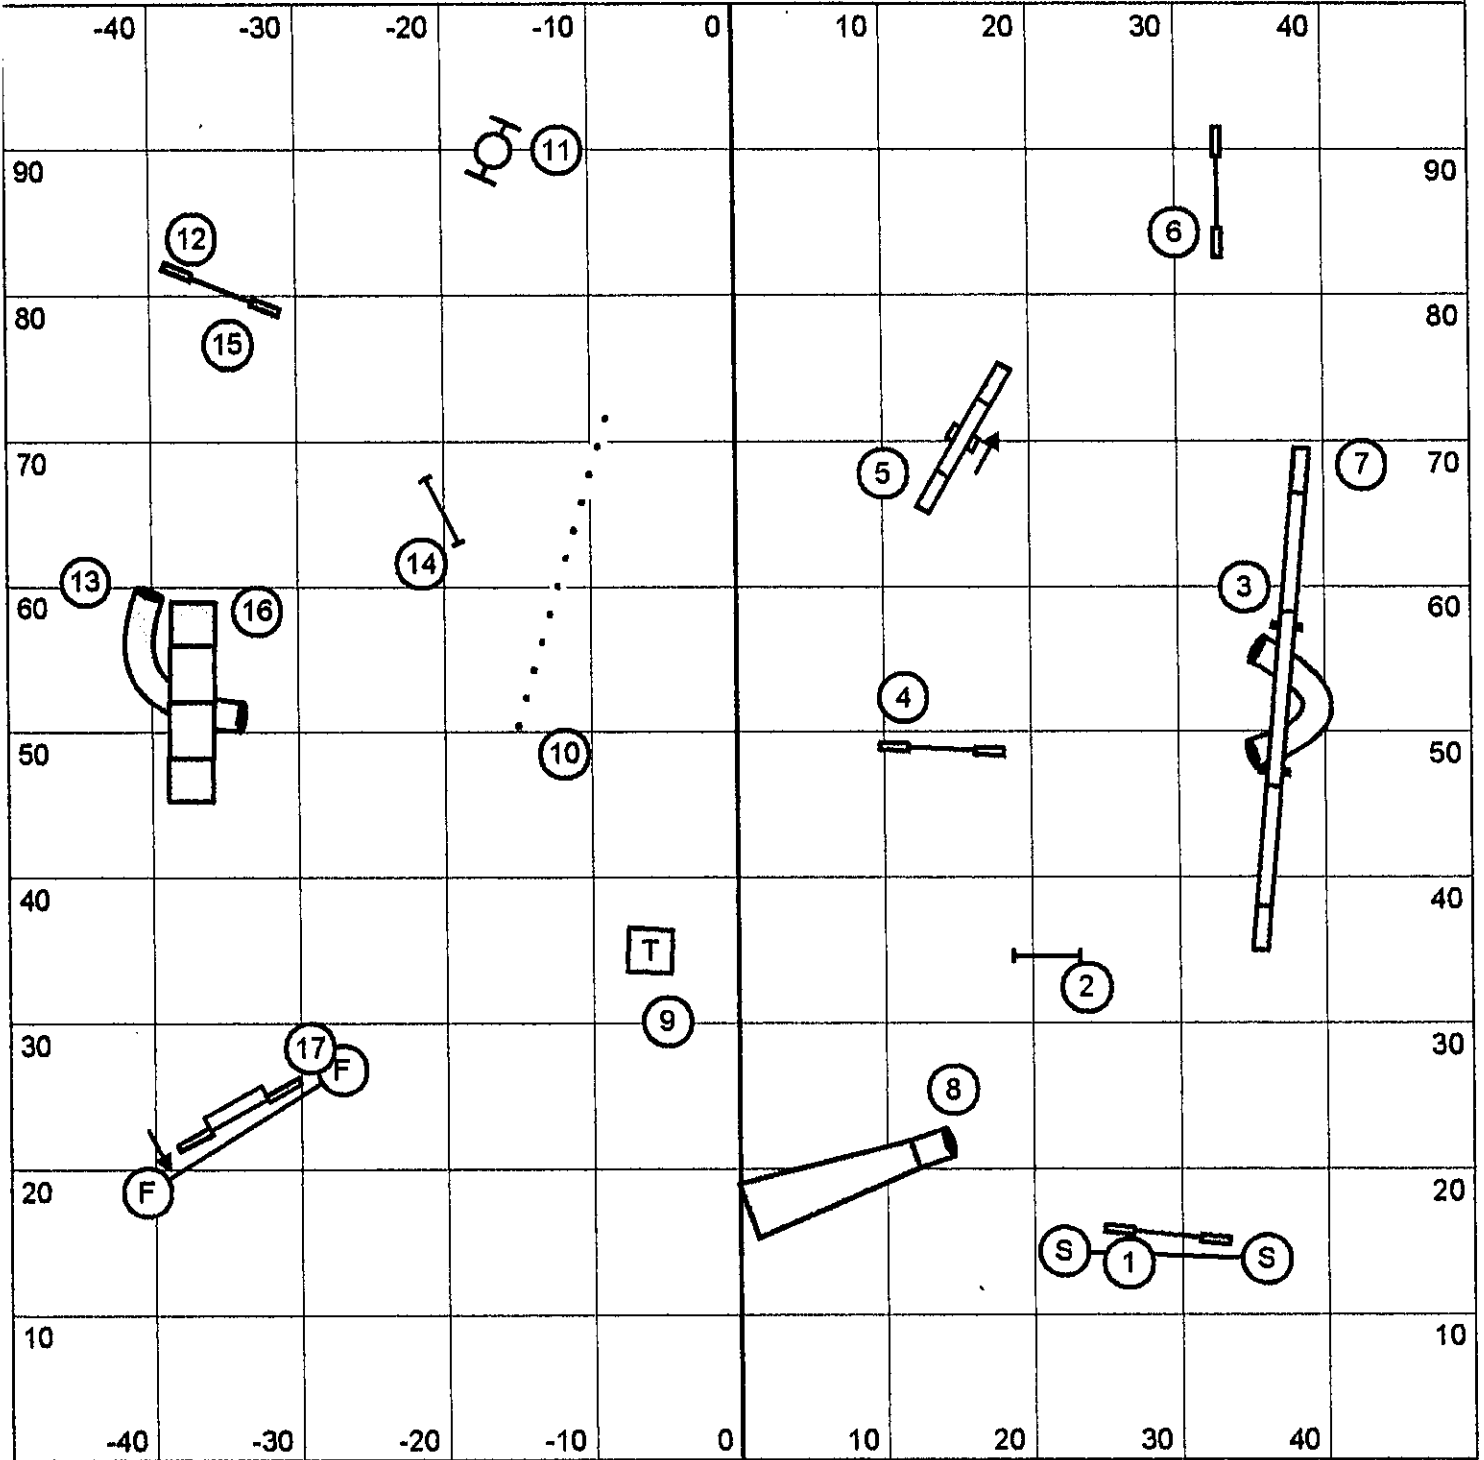

Master/PlII/Vet Standard

TRACS, Woodland, CA Judge: Nita Woulf
Saturday, Sept. 20, 2014

Master/PIII/Vet Snooker

TRACS, Woodland, CA Judge: Nita Woulf

Saturday, Sept. 20, 2014

3 or 4 Reds. Opening: all obstacles bi-directional, combos any order.
 Closing: as numbered, 2 bi-directional.
 26/22" - 47 sec, 18/16" - 48 sec, 14/12" - 49 sec.
 Perf: 20/16" - 48 sec, 16/12" - 49 sec, 8" - 50 sec. Vet +3 over CH time.

Master/PIII/Vet Jumpers

TRACS, Woodland, CA Judge: Nita Woulf
Saturday, Sept. 20, 2014

Master/Pill Relay

TRACS, Woodland, CA Judge: Nita Woulf
Saturday, Sept. 20, 2014