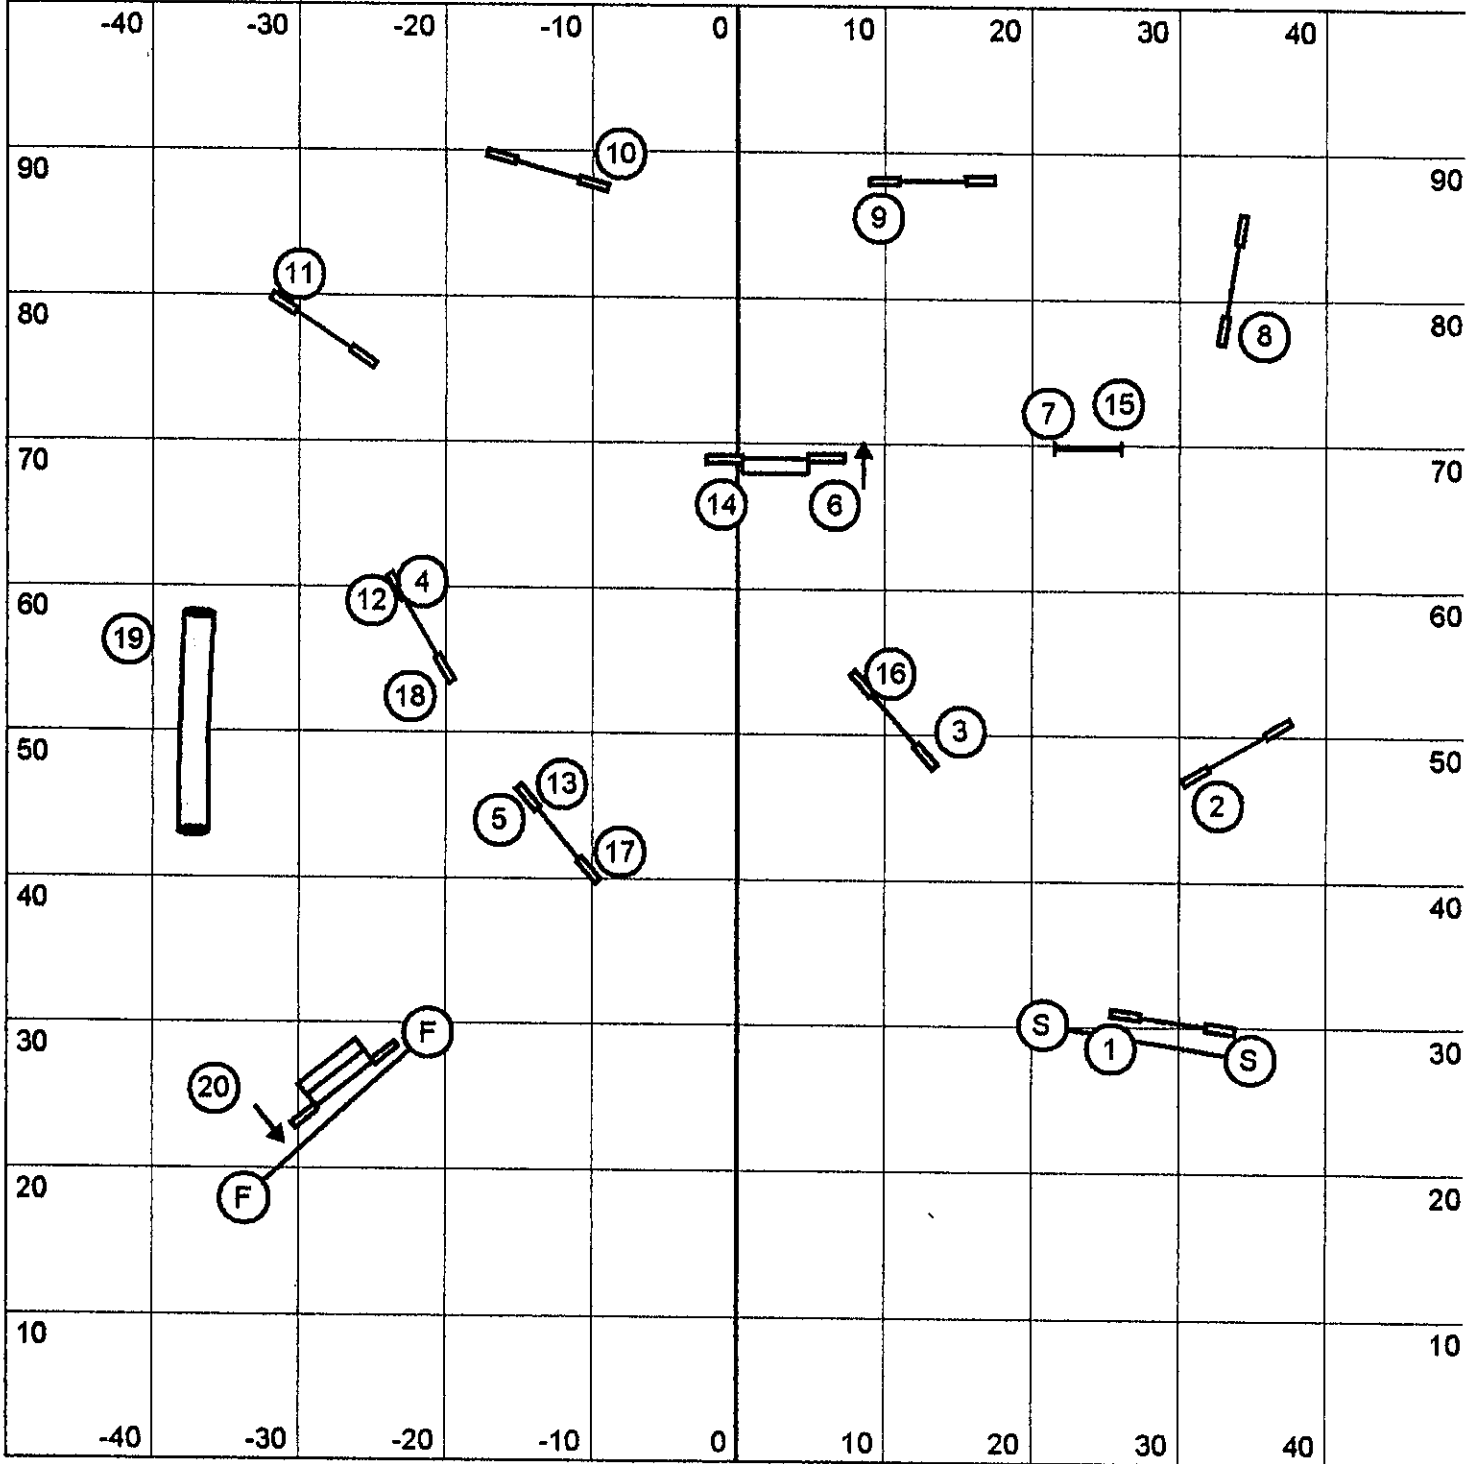

Master/PlII/Vet Standard

TRACS, Woodland, CA Judge: Nita Woulf
Saturday, Sept. 20, 2014

Master/PIII/Vet Snooker

TRACS, Woodland, CA Judge: Nita Woulf

Saturday, Sept. 20, 2014

3 or 4 Reds. Opening: all obstacles bi-directional, combos any order.
 Closing: as numbered, 2 bi-directional.
 26/22" - 47 sec, 18/16" - 48 sec, 14/12" - 49 sec.
 Perf: 20/16" - 48 sec, 16/12" - 49 sec, 8" - 50 sec. Vet +3 over CH time.

Master/PIII/Vet Jumpers

TRACS, Woodland, CA Judge: Nita Woulf
Saturday, Sept. 20, 2014

Master/Pill Relay

TRACS, Woodland, CA Judge: Nita Woulf
Saturday, Sept. 20, 2014