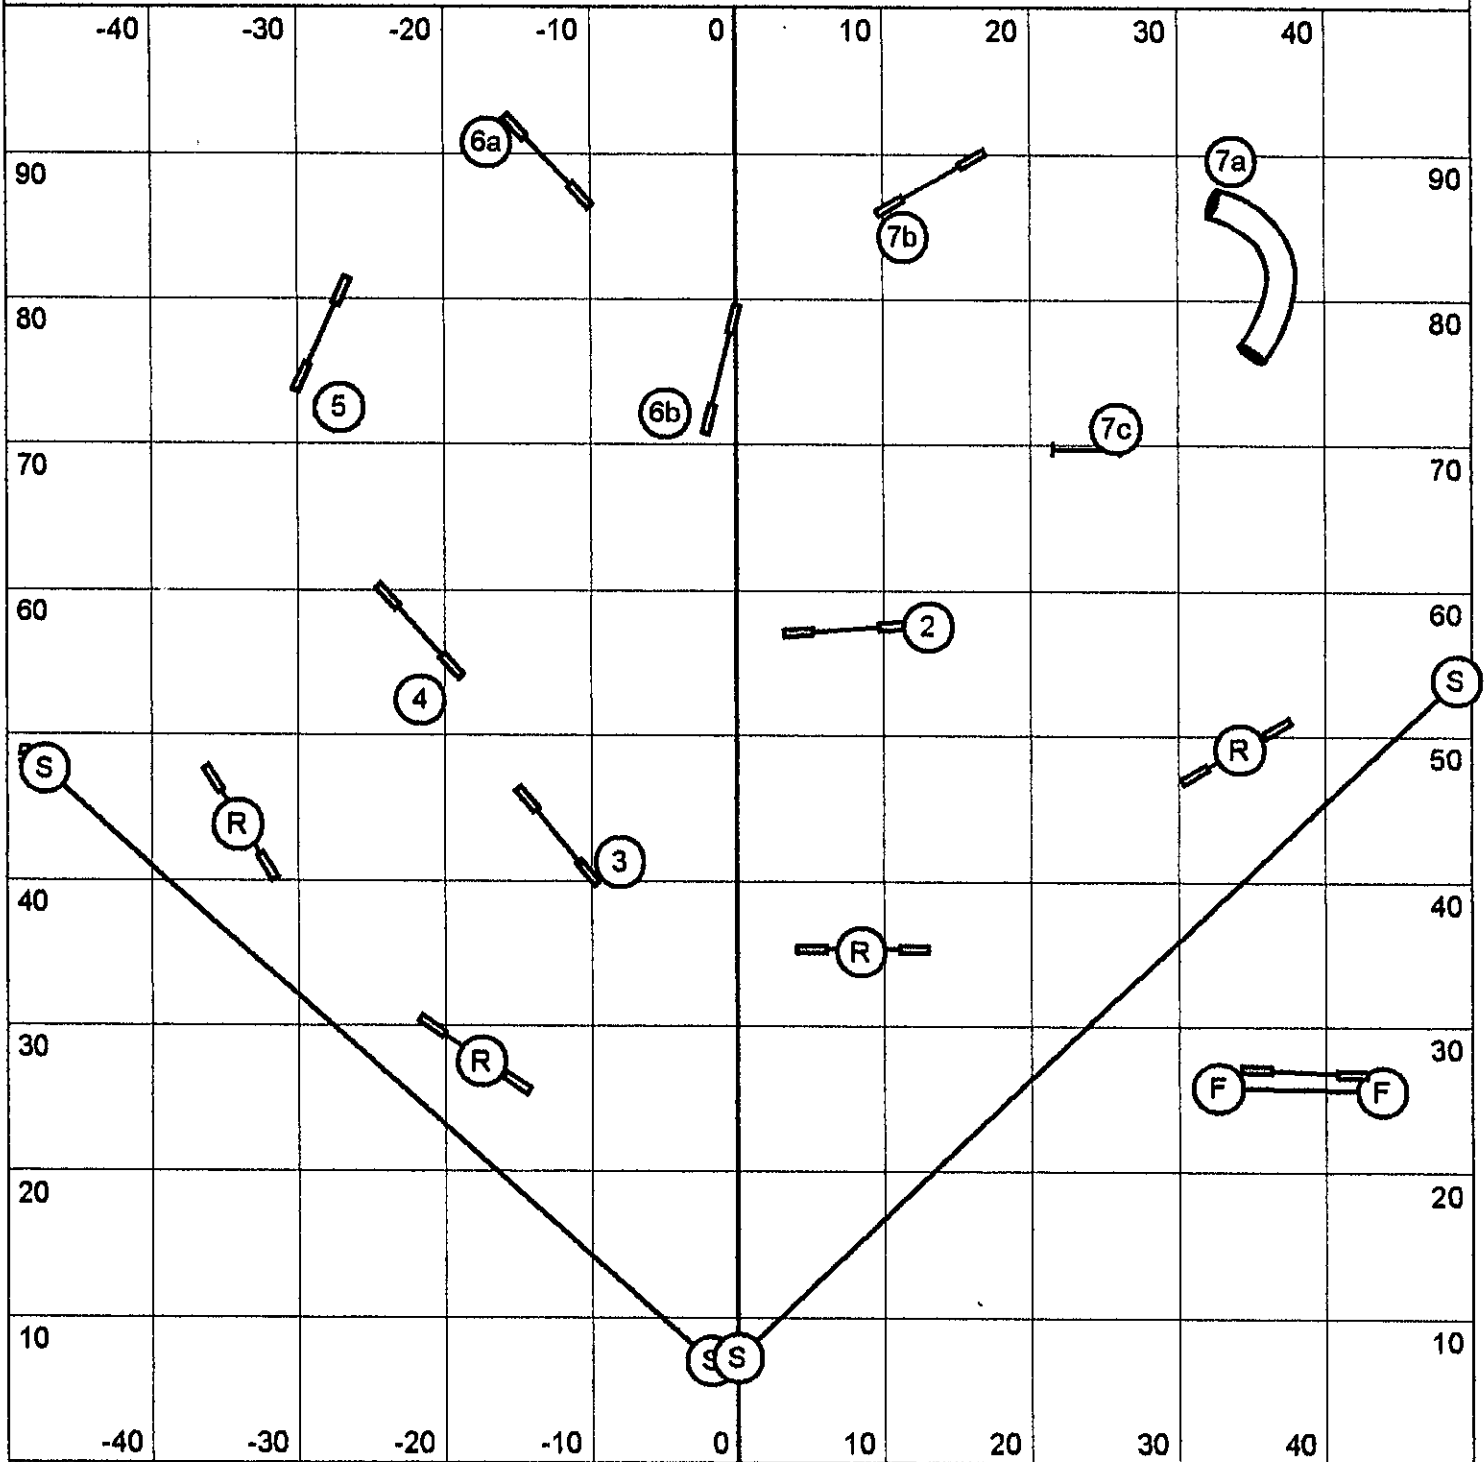

Master/PlII/Vet Standard

TRACS, Woodland, CA Judge: Nita Woulf
Saturday, Sept. 20, 2014

Master/PIII/Vet Snooker

TRACS, Woodland, CA Judge: Nita Woulf

Saturday, Sept. 20, 2014

3 or 4 Reds. Opening: all obstacles bi-directional, combos any order.
 Closing: as numbered, 2 bi-directional.
 26/22" - 47 sec, 18/16" - 48 sec, 14/12" - 49 sec.
 Perf: 20/16" - 48 sec, 16/12" - 49 sec, 8" - 50 sec. Vet +3 over CH time.

Master/PIII/Vet Jumpers

TRACS, Woodland, CA Judge: Nita Woulf
Saturday, Sept. 20, 2014

Master/Pill Relay

TRACS, Woodland, CA Judge: Nita Woulf
Saturday, Sept. 20, 2014