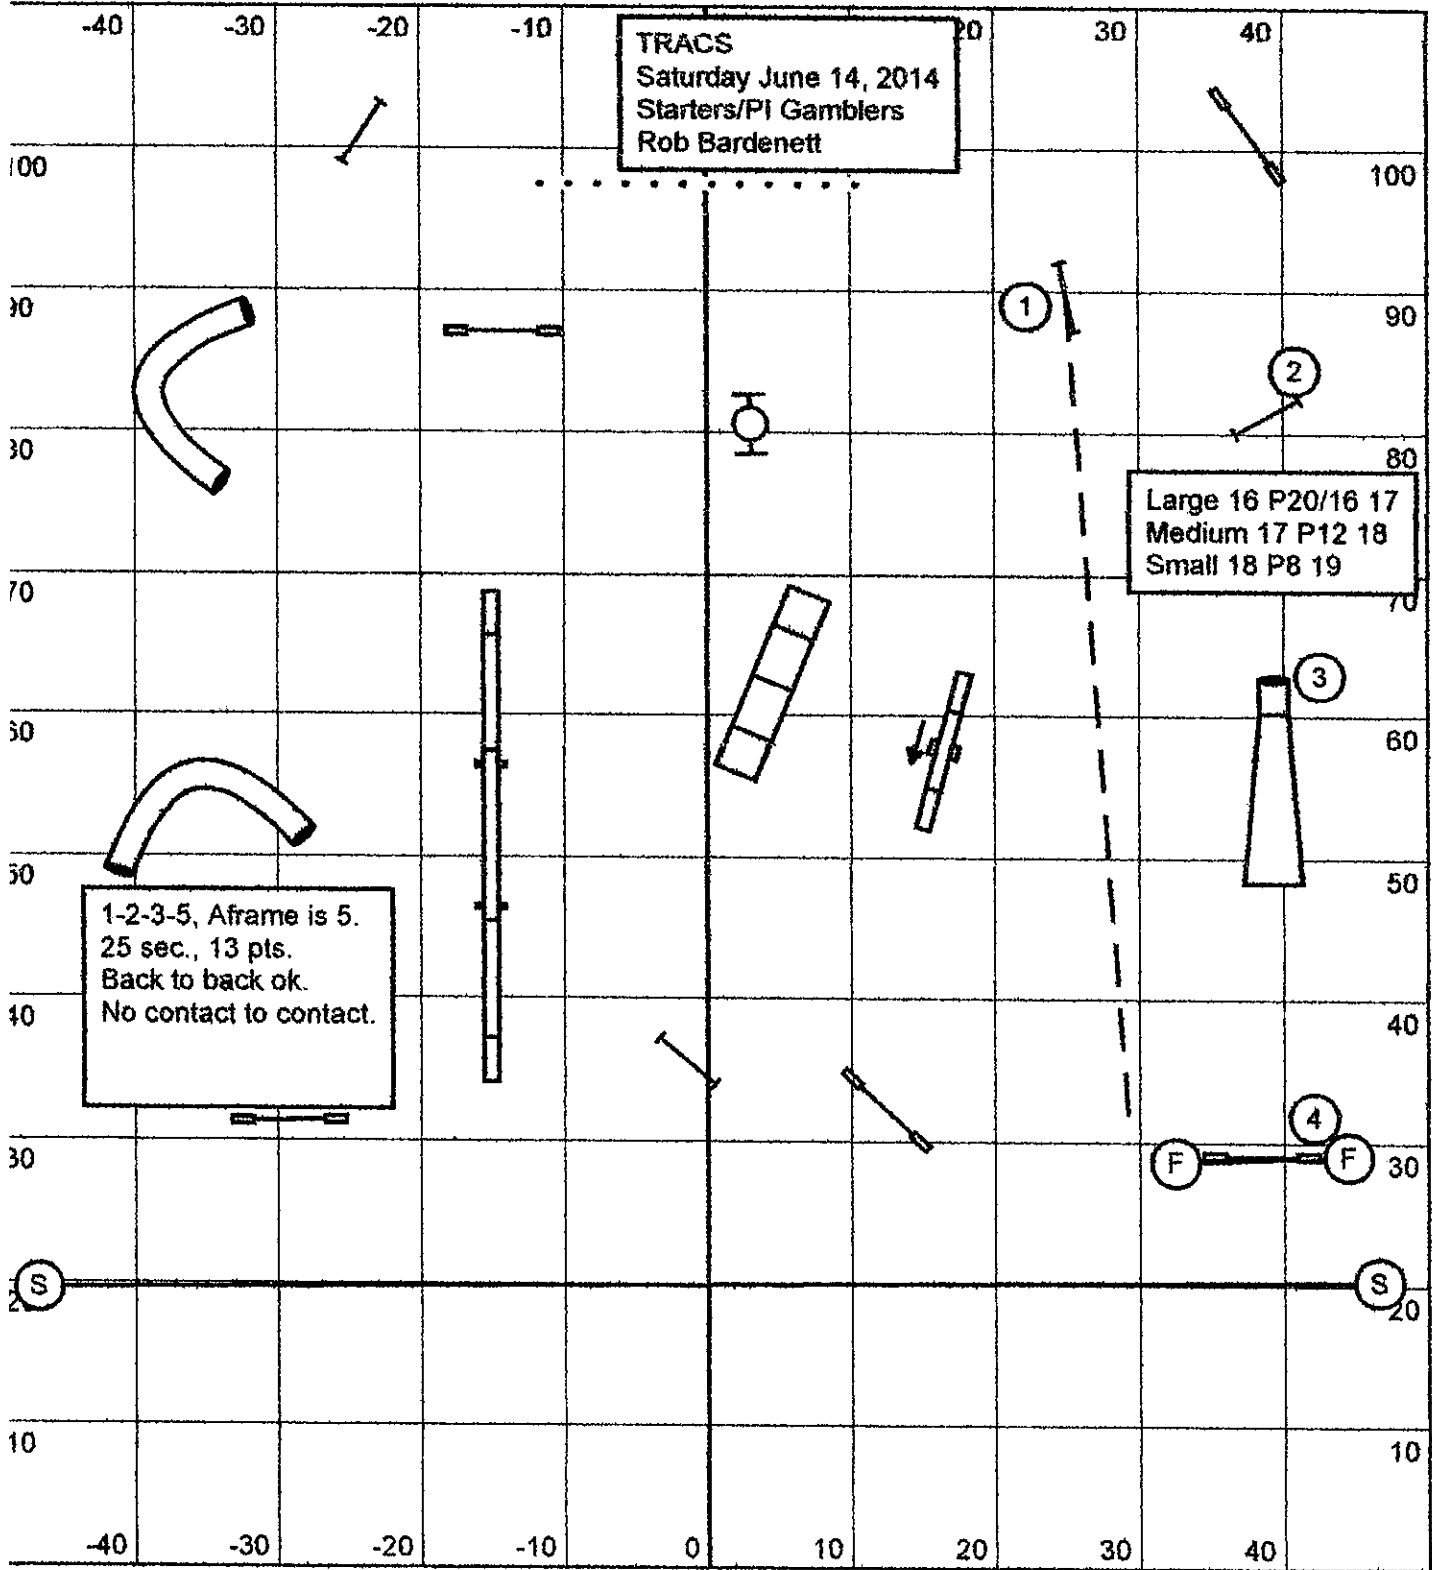

TRACS
 Saturday June 14, 2014
 Starters/PI Gamblers
 Rob Bardenett

Large 16 P20/16 17
 Medium 17 P12 18
 Small 18 P8 19

1-2-3-5, Aframe is 5.
 25 sec., 13 pts.
 Back to back ok.
 No contact to contact.

TRACS
Saturday June 14, 2014
Starters/PI Jumpers
Rob Bardenett