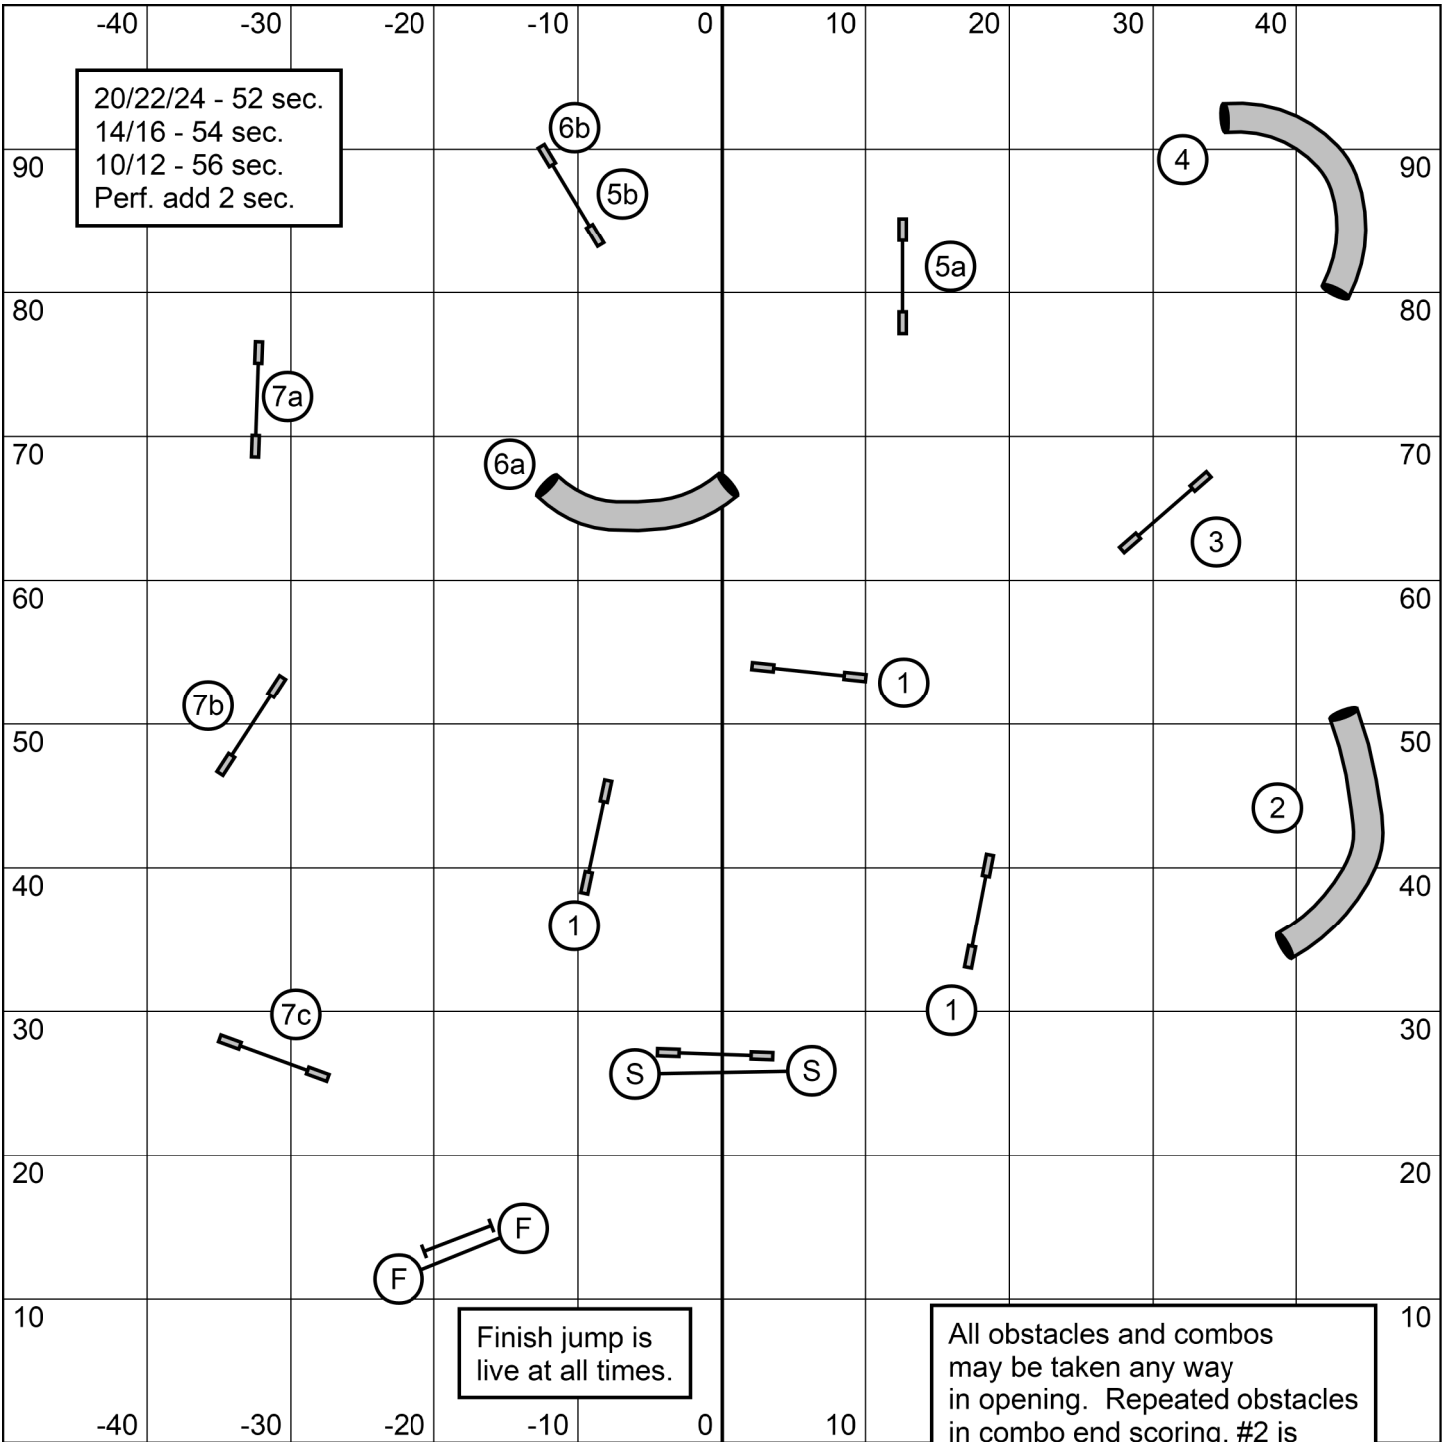

Combined Pairs
 Val Reiner 9/18/2022
 TRACS Woodland, CA

Round numbers go first. Mixed height pairs many choose sides. No baton used.

Advanced/PII Standard
 Val Reiner 9/18/2022
 TRACS Woodland, CA

Starters/PI Standard
 Val Reiner 9/18/2022
 TRACS Woodland, CA