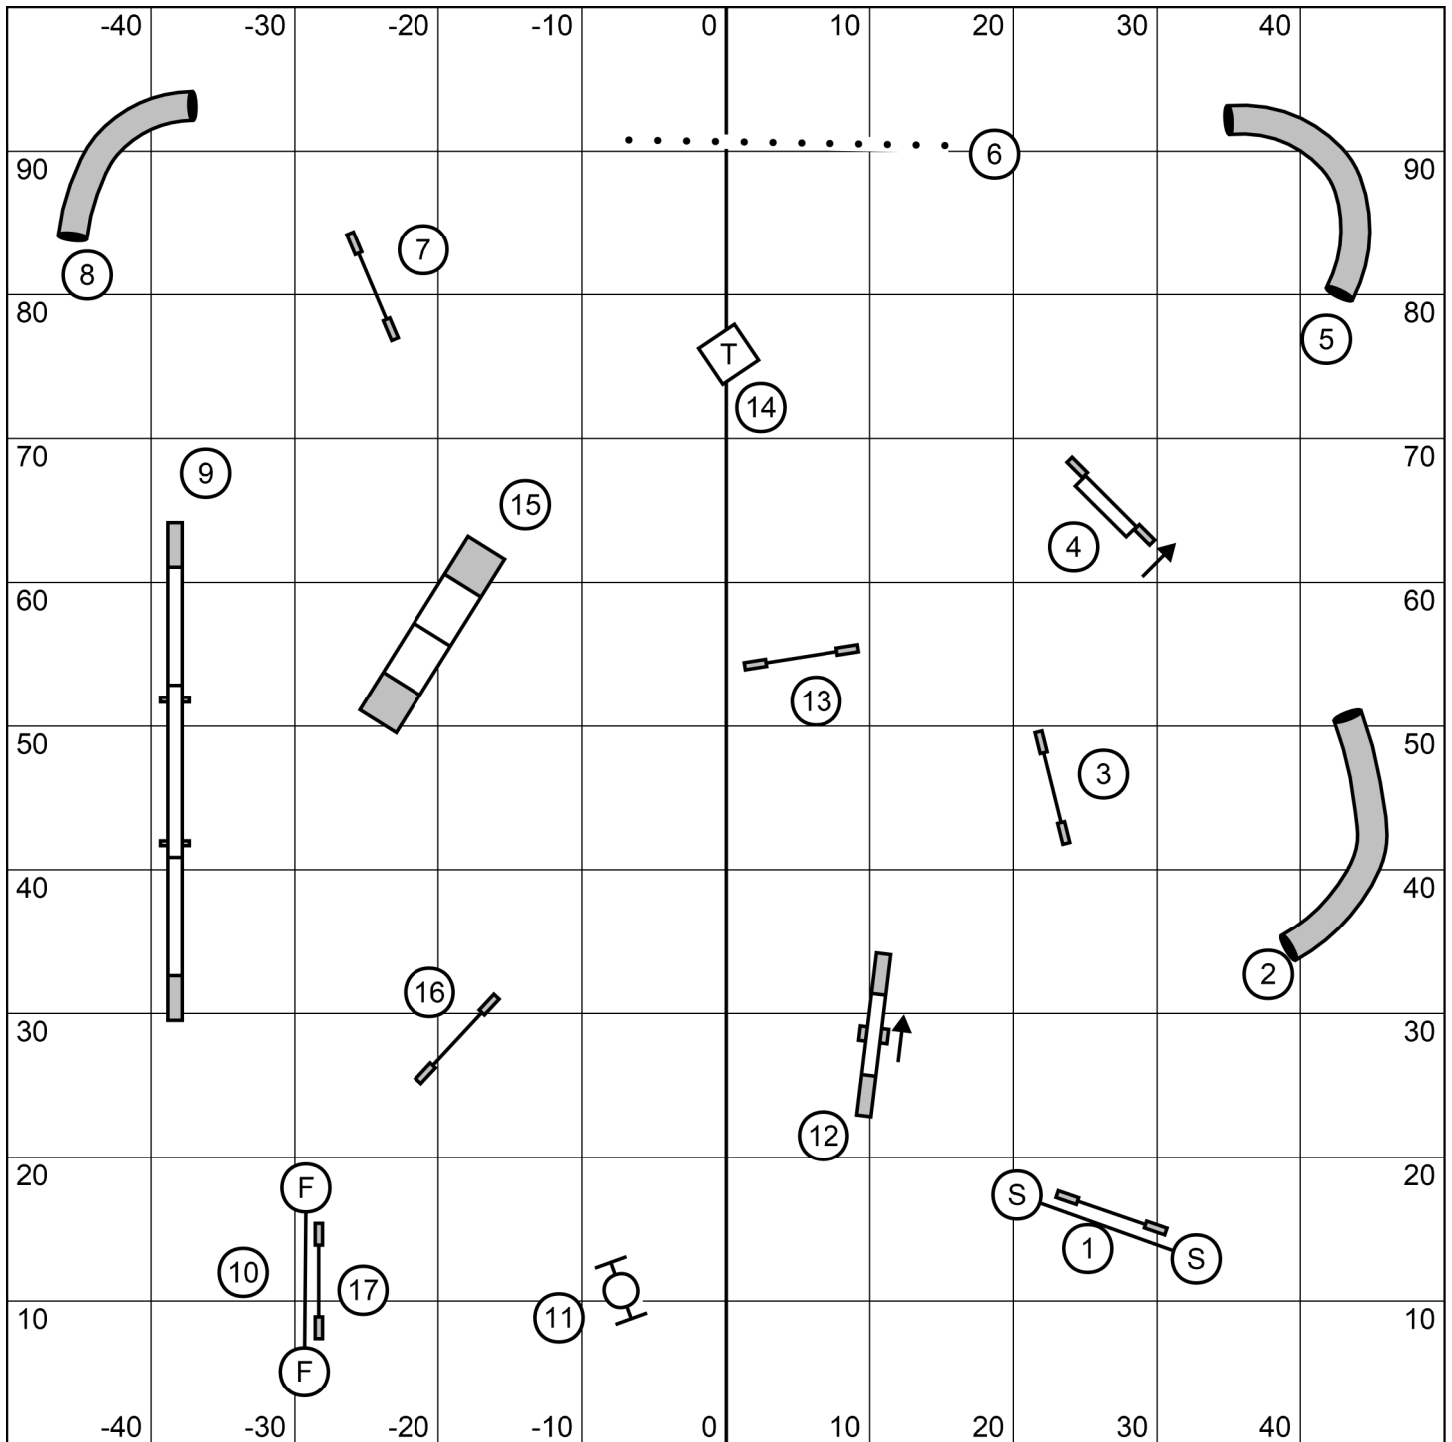

Combined Pairs
 Val Reiner 9/18/2022
 TRACS Woodland, CA

Round numbers go first. Mixed height pairs many choose sides. No baton used.

Advanced/PII Standard
 Val Reiner 9/18/2022
 TRACS Woodland, CA

Starters/PI Standard
 Val Reiner 9/18/2022
 TRACS Woodland, CA