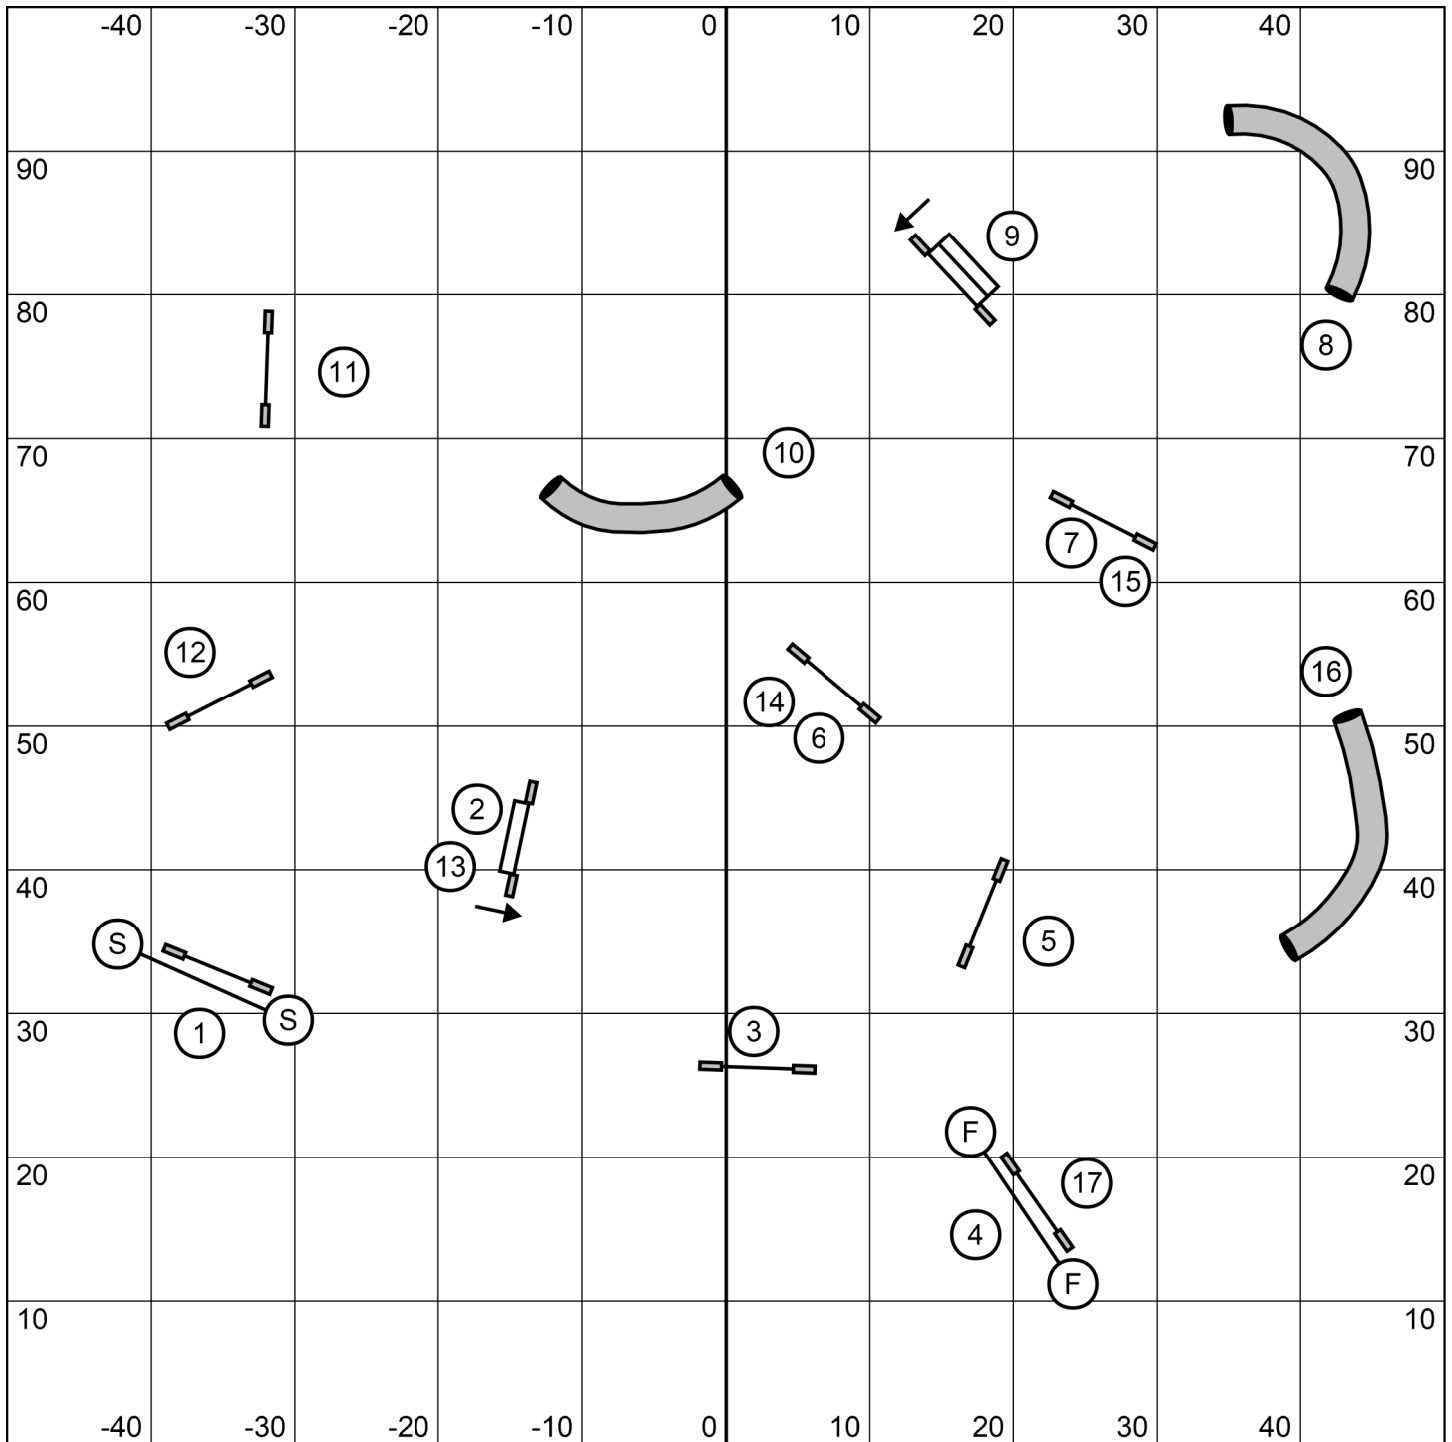

Adanced/PII Jumpers
Val Reiner 9/18/2022
TRACS Woodland, CA