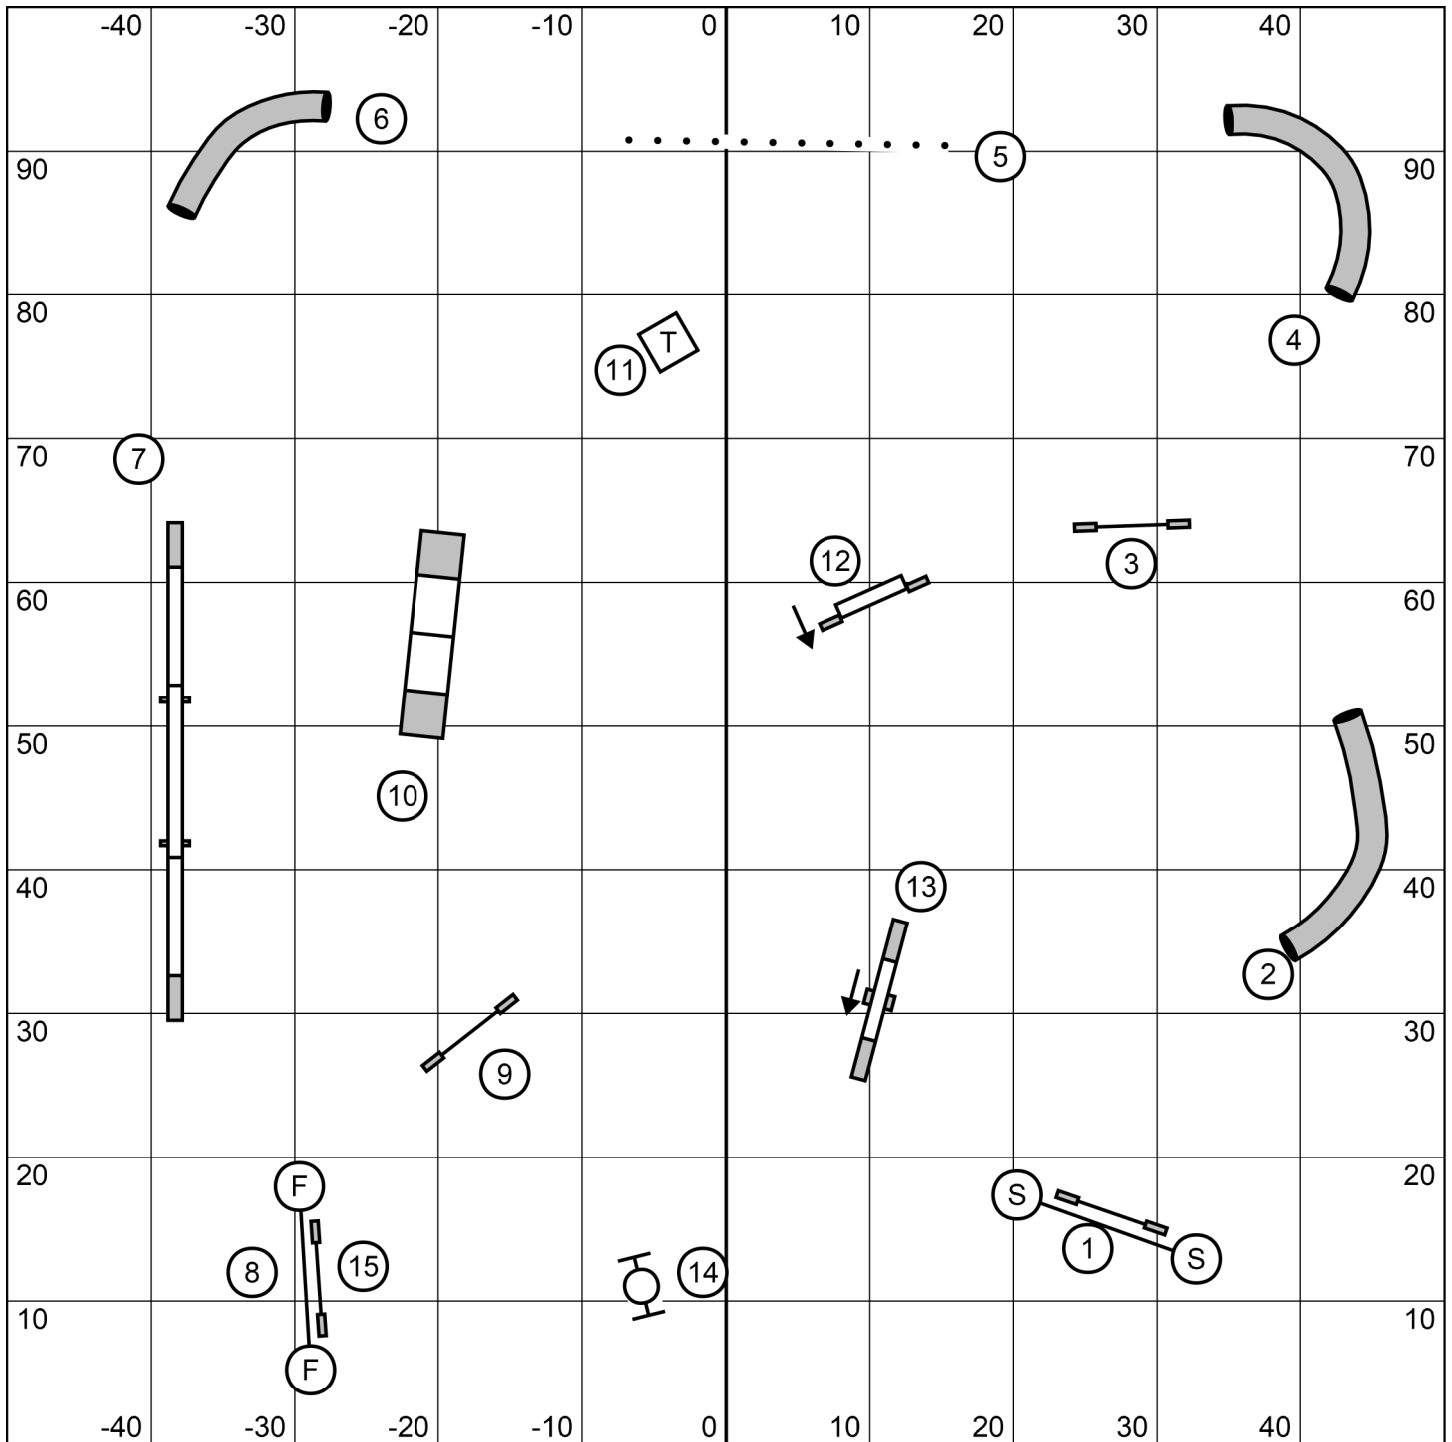

Combined Pairs
 Val Reiner 9/18/2022
 TRACS Woodland, CA

Round numbers go first. Mixed height pairs many choose sides. No baton used.

Advanced/PII Standard
 Val Reiner 9/18/2022
 TRACS Woodland, CA

Starters/PI Standard
 Val Reiner 9/18/2022
 TRACS Woodland, CA