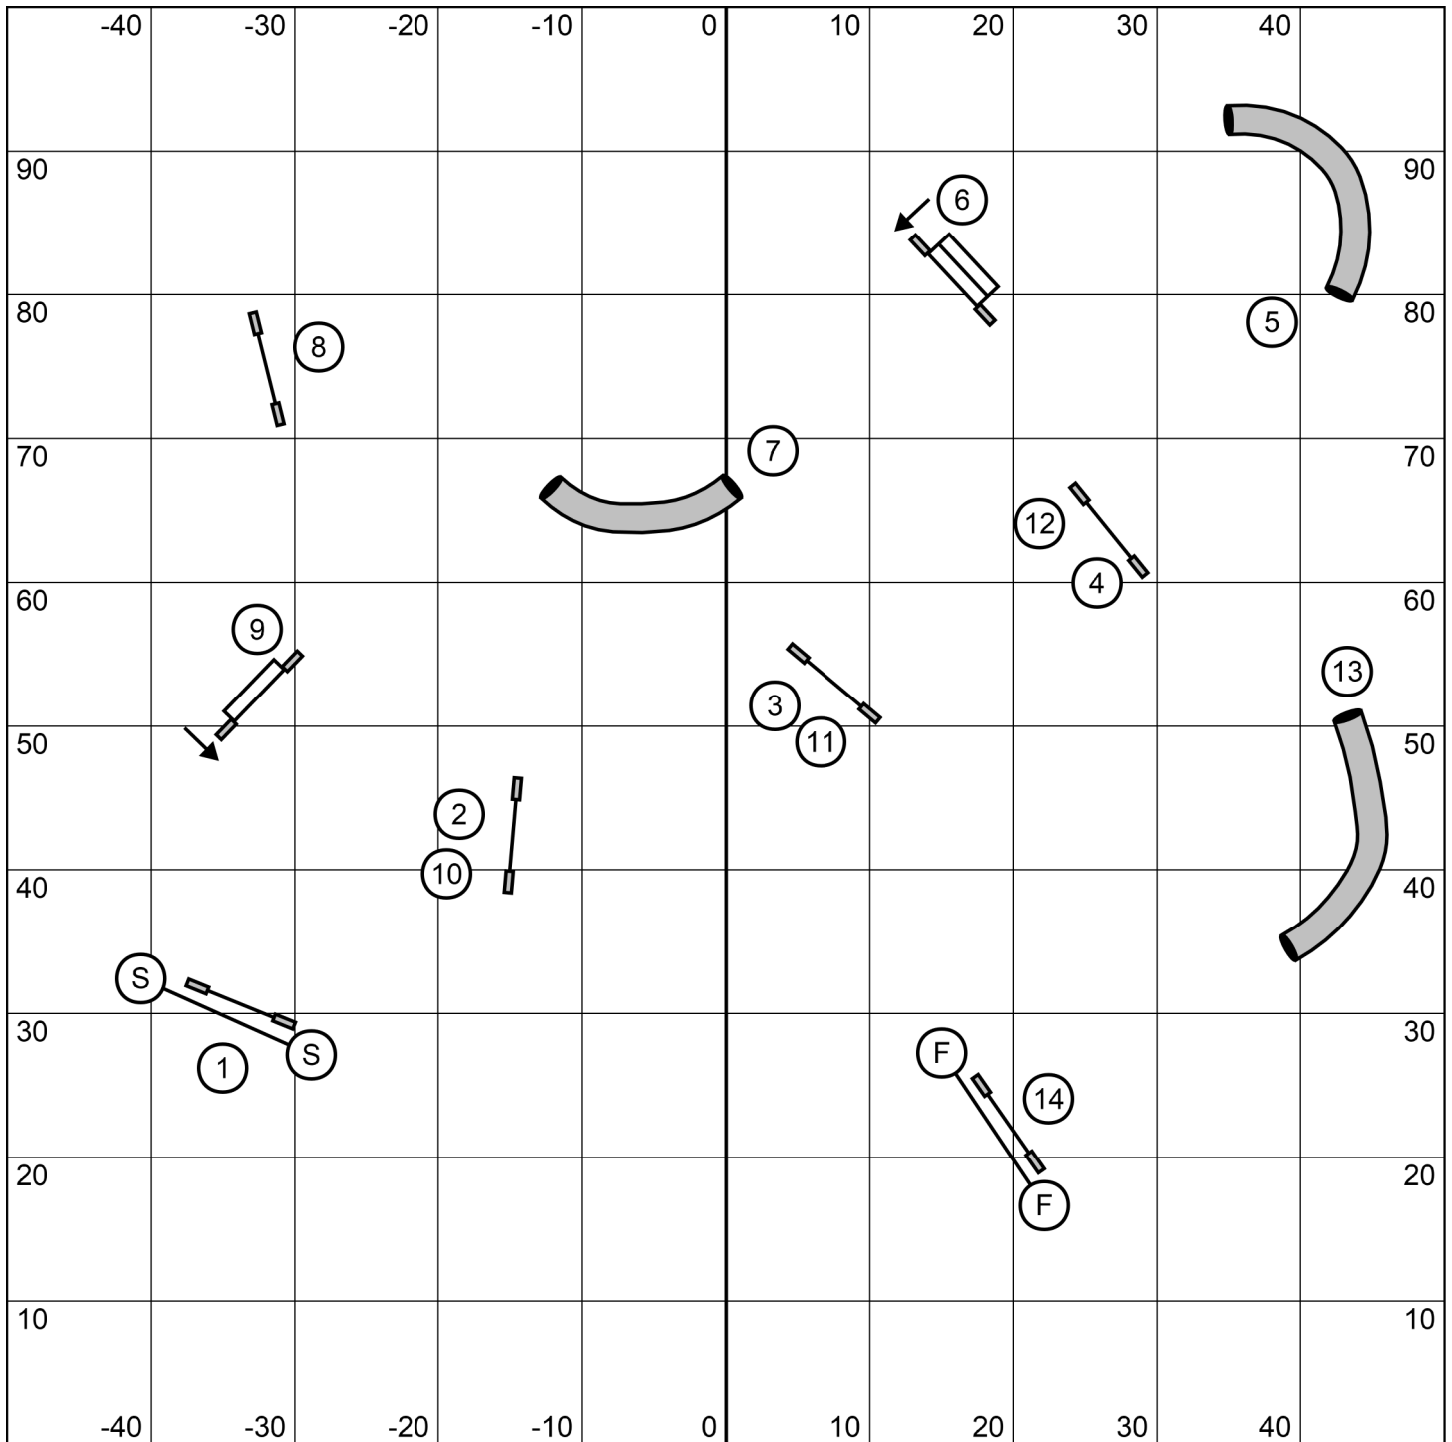

Starters/PI Jumpers
Val Reiner 9/18/2022
TRACS Woodland, CA