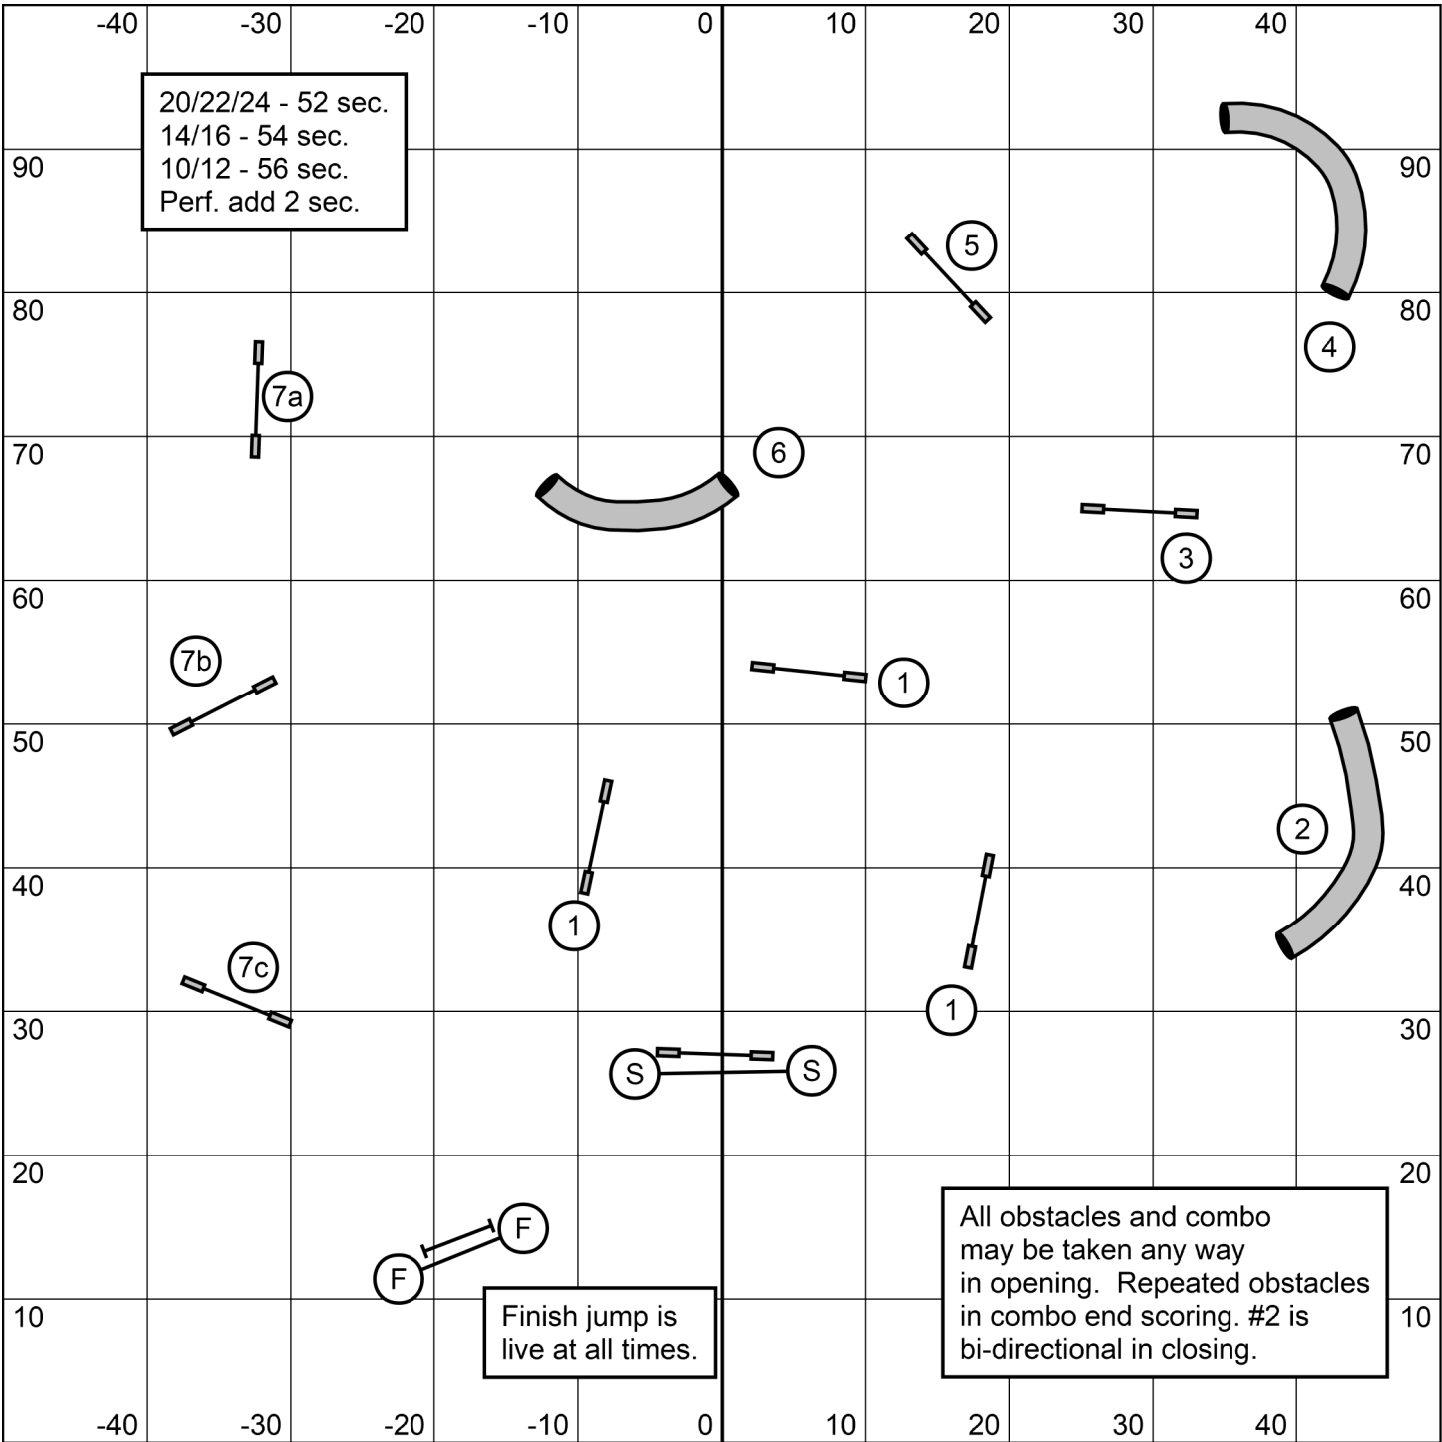

Combined Pairs
 Val Reiner 9/18/2022
 TRACS Woodland, CA

Round numbers go first. Mixed height pairs many choose sides. No baton used.

Advanced/PII Standard
 Val Reiner 9/18/2022
 TRACS Woodland, CA

Starters/PI Standard
 Val Reiner 9/18/2022
 TRACS Woodland, CA

Advanced/PII Snooker
 Val Reiner 9/18/2022
 TRACS Woodland, CA

Starters/PI Snooker
 Val Reiner 9/18/2022
 TRACS Woodland, CA

Adanced/PII Jumpers
 Val Reiner 9/18/2022
 TRACS Woodland, CA

Starters/PI Jumpers
 Val Reiner 9/18/2022
 TRACS Woodland, CA