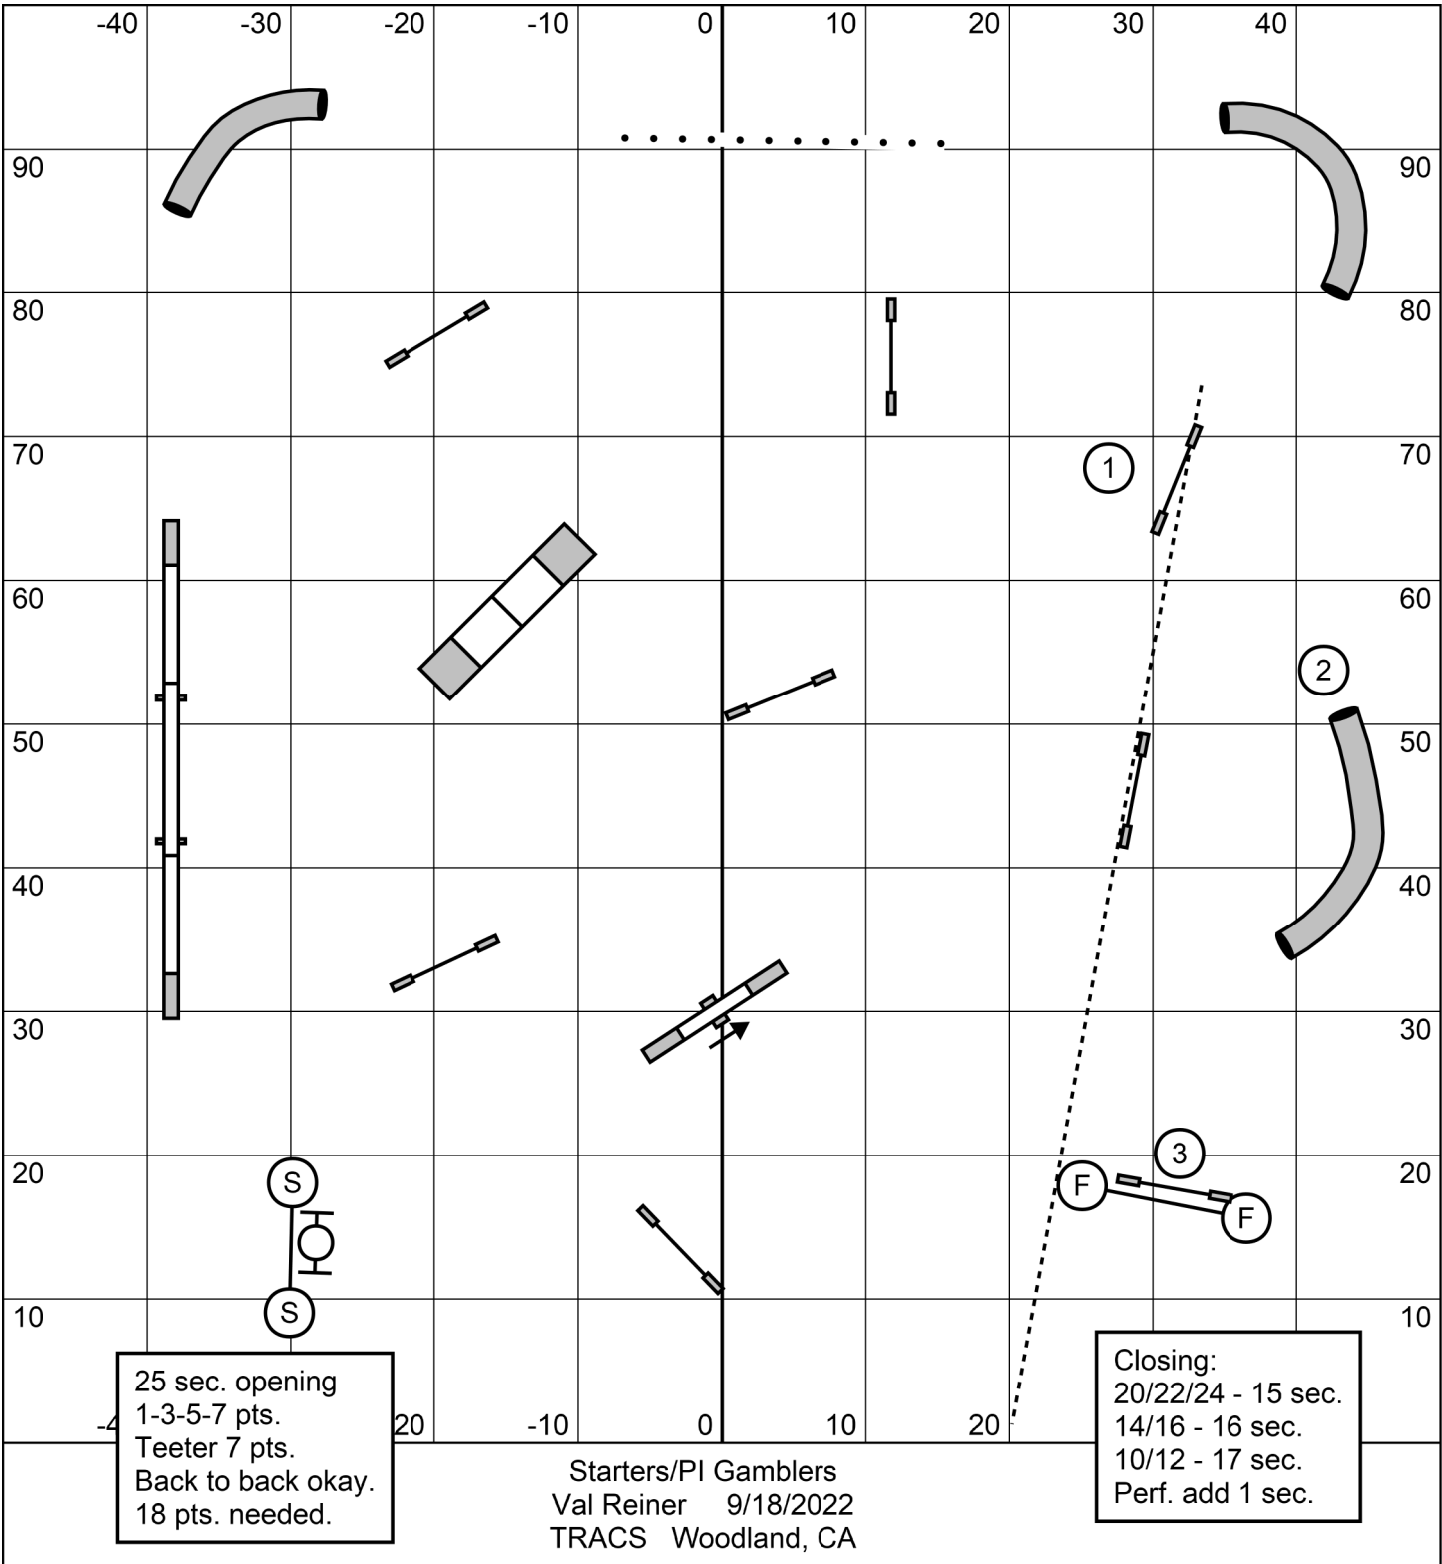

Combined Pairs
 Val Reiner 9/18/2022
 TRACS Woodland, CA

Round numbers go first. Mixed height pairs many choose sides. No baton used.

Advanced/PII Standard
 Val Reiner 9/18/2022
 TRACS Woodland, CA

Starters/PI Standard
 Val Reiner 9/18/2022
 TRACS Woodland, CA