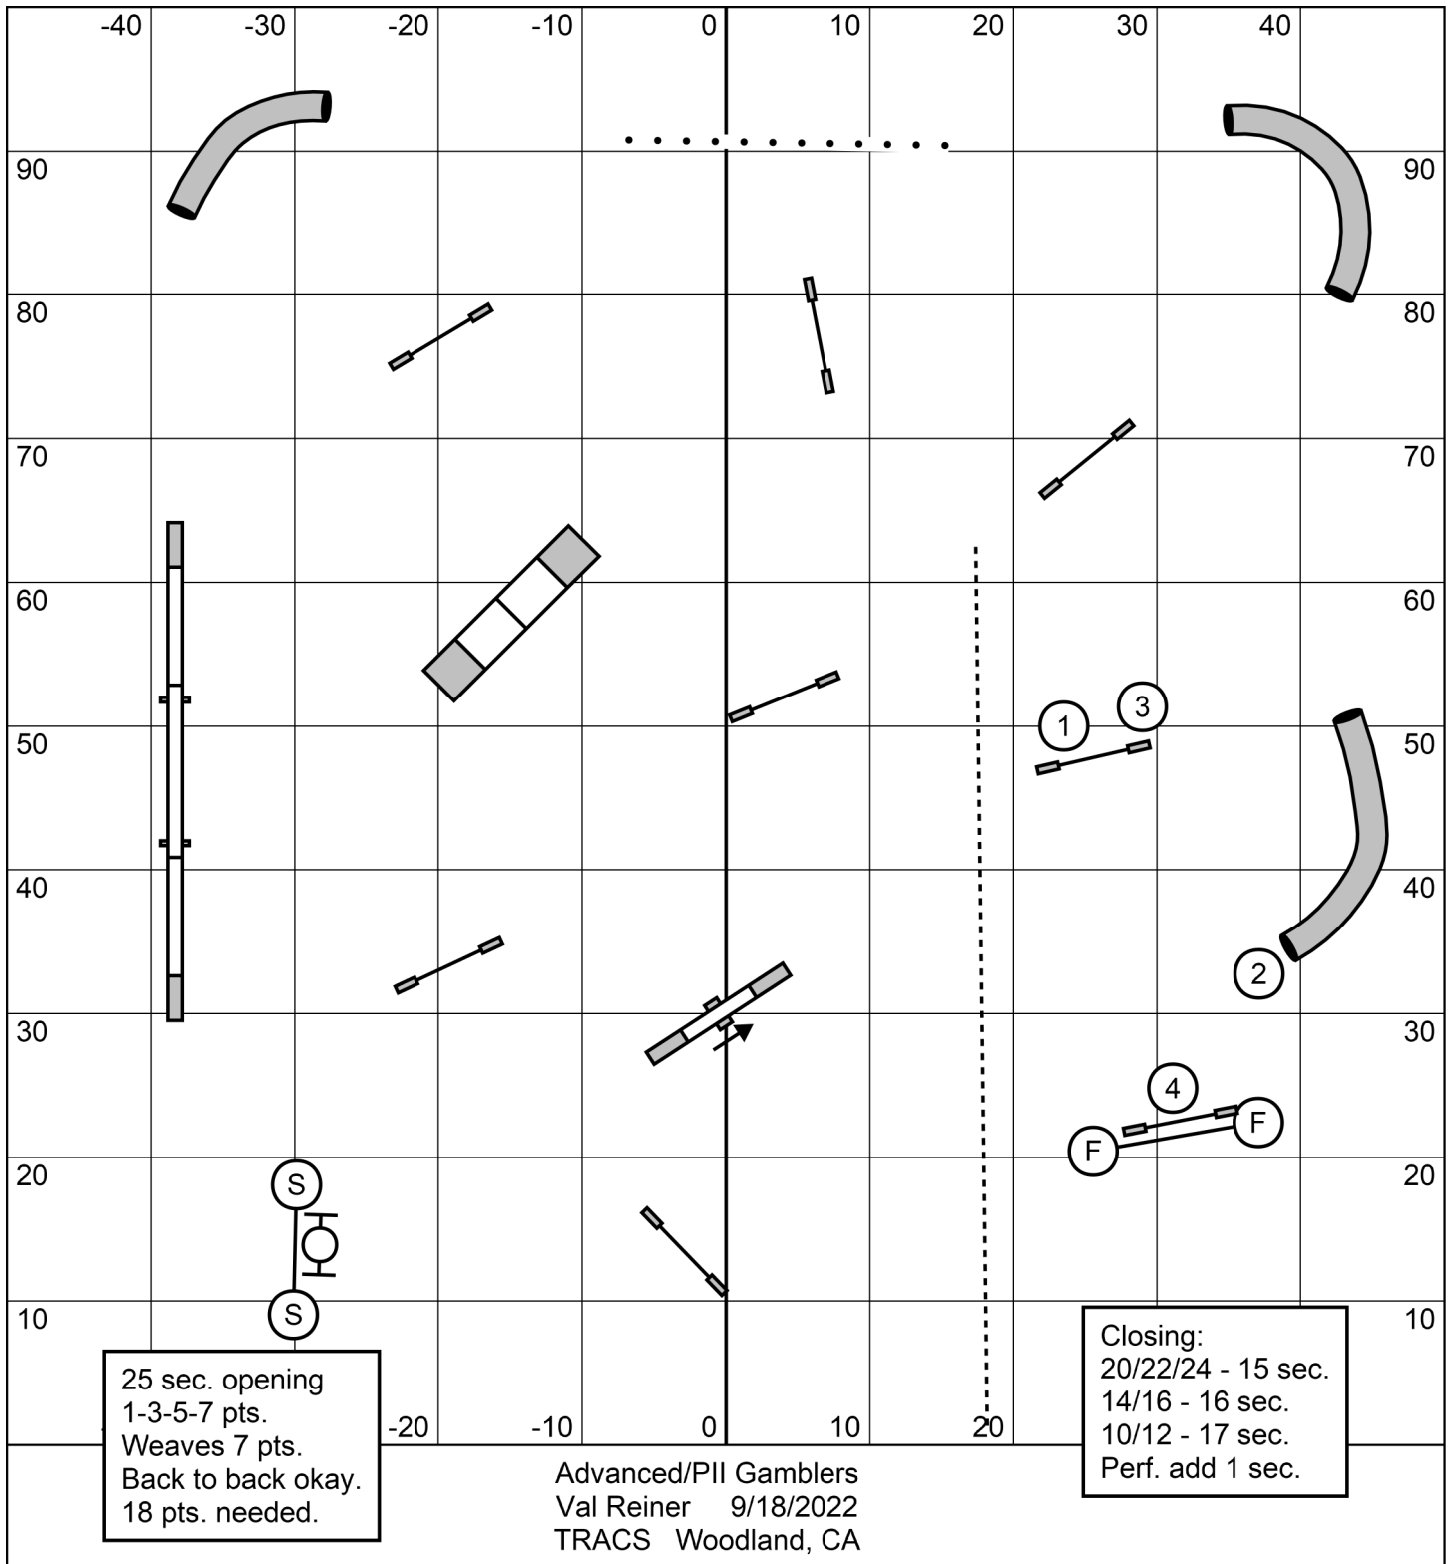

Combined Pairs
 Val Reiner 9/18/2022
 TRACS Woodland, CA

Round numbers go first. Mixed height pairs many choose sides. No baton used.

Advanced/PII Standard
 Val Reiner 9/18/2022
 TRACS Woodland, CA

Starters/PI Standard
 Val Reiner 9/18/2022
 TRACS Woodland, CA